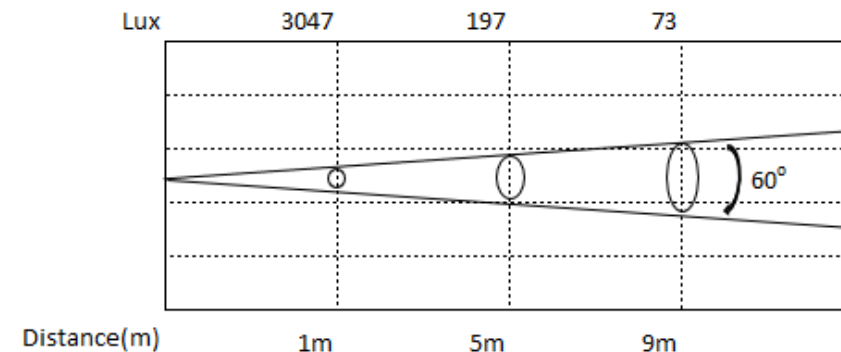

DEPICT CYC 1083

CYCLORAMA

DIMENSIONS

ILLUMINANCE AT DISTANCE

OPTICAL SYSTEM

Light Source: 108x3w RGB LED

Beam angle: 60°

SPECIFICATIONS

Working temperature: -10°C - 40°C

Control: DMX512, master-slave, Auto

DMX channel: 3/6 CH

Light body: Die casting aluminium

Net Weight: 10.78kg

Gross Weight : 12kg

ELECTRICAL SPECS

Voltage: AC100-240V, 50Hz-60Hz

Maximum Power: 320W

FEATURES

Dimmer: 0-100% linearly adjustable

Strobe effect: Variable speed (1-30Hz)

4-leaf adjustable/Removable barn doors included

Flicker free operation for TV and film

Depict Cyc 1083 is Nouvoled 108x3W LED cyclorama. This product specifically design for replacing the traditional lamp cyclorama, which fully match with DMX512, master-slave and auto run control. Perfect for all kind of small and medium studio, and events.