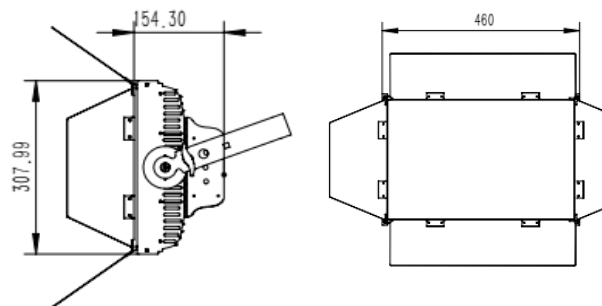

DEPICT CYC 1083

CYCLORAMA

DIMENSIONS

ILLUMINANCE AT DISTANCE

OPTICAL SYSTEM

Light Source: 108x3w RGB LED

Beam angle: 60°

SPECIFICATIONS

Working temperature: -10°C - 40°C

Control: DMX512, master-slave, Auto

DMX channel: 3/6 CH

Light body: Die casting aluminium

Net Weight: 10.78kg

Gross Weight : 12kg

ELECTRICAL SPECS

Voltage: AC100-240V, 50Hz-60Hz

Maximum Power: 320W

FEATURES

Dimmer: 0-100% linearly adjustable

Strobe effect: Variable speed (1-30Hz)

4-leaf adjustable/Removable barn doors included

Flicker free operation for TV and film

Depict Cyc 1083 is Nouvoled 108x3W LED cyclorama. This product specifically design for replacing the traditional lamp cyclorama, which fully match with DMX512, master-slave and auto run control. Perfect for all kind of small and medium studio, and events.