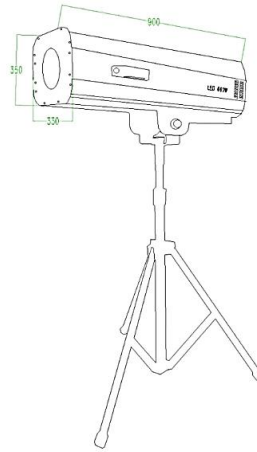

NOVA 660FS TW/CW

FOLLOWSPOT

DIMENSIONS

ILLUMINANCE AT DISTANCE

OPTICAL SYSTEM

Light Source: 660W TW/CW LED

Zoom range: 9°-45°

SPECIFICATIONS

Colour temperature: 3200K and 5600K optional

Control: DMX512, Manual mode

IP rate: IP20

Light body: Die casting aluminium

Net Weight: 13.7kg

Gross Weight (with flight case+stand): 45kg

ELECTRICAL SPECS

Power voltage: AC110-240V, 50Hz-60Hz

Power consumption: 660W

FEATURES

Channel: 2 channels

Colour rendering index(CRI): Ra≥92

Dimmer: 0-100% linear adjustable

Projection Distance: About 50 meters

Optics: 4 groups of Glulam glass optics

Nova 660FS is Nouvoled 660W LED Follow spotlight with precise zoom range from 9-45 degree, It can be used as a beam light and follow spot light with the function of beam, focus, strobe and iris. The designed of Nova 660FS is born for any mid size auditorium, church, rental house application.