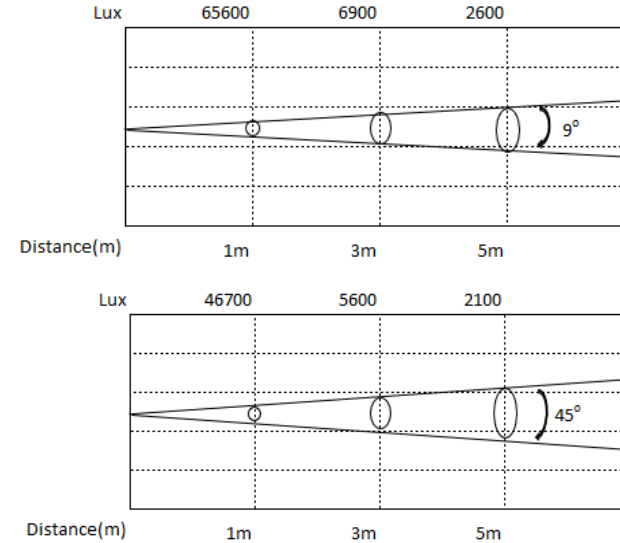

NOVA 660FS TW/CW

FOLLOWSPOT

DIMENSIONS

ILLUMINANCE AT DISTANCE

OPTICAL SYSTEM

Light Source: 660W TW/CW LED

Zoom range: 9°-45°

SPECIFICATIONS

Colour temperature: 3200K and 5600K optional

Control: DMX512, Manual mode

IP rate: IP20

Light body: Die casting aluminium

Net Weight: 13.7kg

Gross Weight (with flight case+stand): 45kg

ELECTRICAL SPECS

Power voltage: AC110-240V, 50Hz-60Hz

Power consumption: 660W

FEATURES

Channel: 2 channels

Colour rendering index(CRI): Ra≥92

Dimmer: 0-100% linear adjustable

Projection Distance: About 50 meters

Optics: 4 groups of Glulam glass optics

Nova 660FS is Nouvoled 660W LED Follow spotlight with precise zoom range from 9-45 degree, It can be used as a beam light and follow spot light with the function of beam, focus, strobe and iris. The designed of Nova 660FS is born for any mid size auditorium, church, rental house application.