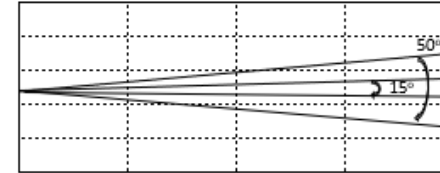

## DIMENSIONS

## ILLUMINANCE AT DISTANCE

50° Lux(5600K)	2375	725	298
50° Lux(3200K)	2145	599	245
15° Lux(5600K)	9808	2563	1352
15° Lux(3200K)	9611	2286	1104

Distance(m)	4m	8m	12m
15° Diameter(m)	1.0	2.1	3.2
50° Diameter(m)	3.7	7.5	12.1

## OPTICAL SYSTEM

Light Source: 300W COB TW/CW LED

Beam angle: 15°-55°

## SPECIFICATIONS

Control: DMX512, master/slave, auto

Focus: Manual focus

IP rate: IP20

Size: 350x210x230mm

Net Weight:8kg

Gross Weight: 10kg