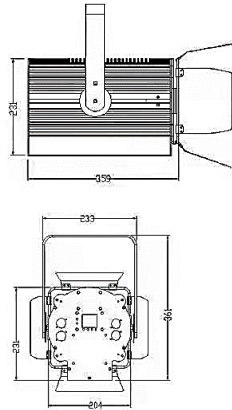

## DIMENSIONS

## OPTICAL SYSTEM

Light Source: 300W COB TW/CW LED

Beam angle: 15°-55°

## SPECIFICATIONS

Control: DMX512, master/slave, auto

Focus: Manual focus

IP rate: IP20

Size: 350x210x230mm

Net Weight:8kg

Gross Weight: 10kg