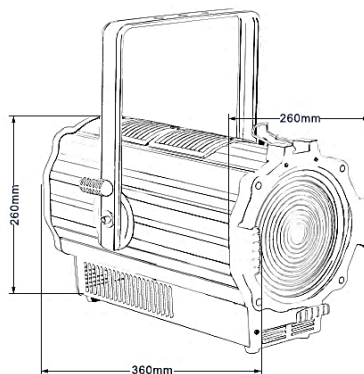

PLANO 200 TW/CW

FRESNEL

DIMENSIONS

ILLUMINANCE AT DISTANCE

OPTICAL SYSTEM

Light Source: 200W COB TW/CW LED

Beam angle: 15°-50°

SPECIFICATIONS

Control: DMX512, match XLR 3 pin single plug

Zooming: DMX zoom and manual zoom

IP rate: IP20

Size: 410x300x260mm

Net Weight: 10.5kg

Gross Weight: 11.5kg

ELECTRICAL SPECS

Power voltage: AC100-240V, 50Hz/60Hz

Power consumption: 250W

FEATURES

Channel: 2 channels

Strobe: Different strobe function, frequency 1-20/s

Electronic dimming: 0-100% linear dimming

Indicators: LED screen display

High quality radiator match with mute fan

Plano 200 TW/CW is Nouvoled first Fresnel spotlight with 200W COB LED. Its designed to be compact and yet powerful for any mid size application.