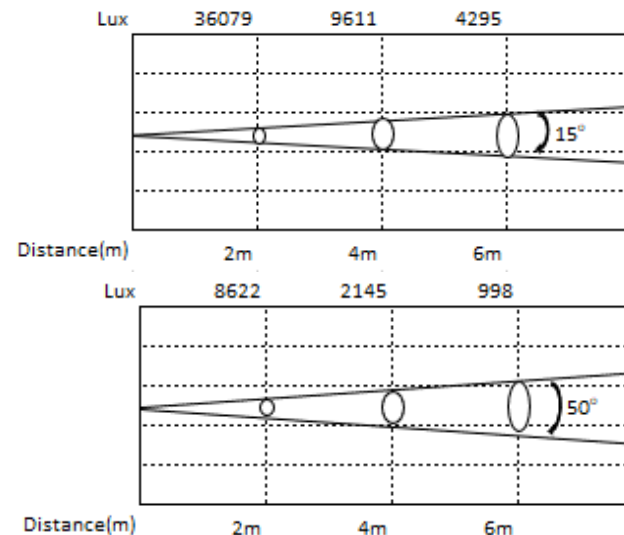

PLANO 200 TW/CW

FRESNEL

DIMENSIONS

ILLUMINANCE AT DISTANCE

OPTICAL SYSTEM

Light Source: 200W COB TW/CW LED

Beam angle: 15°-50°

SPECIFICATIONS

Control: DMX512, match XLR 3 pin single plug

Zooming: DMX zoom and manual zoom

IP rate: IP20

Size: 410x300x260mm

Net Weight: 10.5kg

Gross Weight: 11.5kg

ELECTRICAL SPECS

Power voltage: AC100-240V, 50Hz/60Hz

Power consumption: 250W

FEATURES

Channel: 2 channels

Strobe: Different strobe function, frequency 1-20/s

Electronic dimming: 0-100% linear dimming

Indicators: LED screen display

High quality radiator match with mute fan