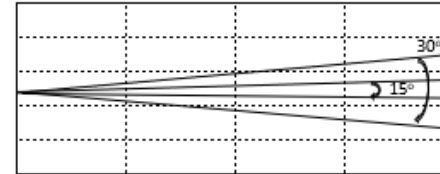

SOLAR PRO 300ZA TW/CW

PROFILE

DIMENSIONS

ILLUMINANCE AT DISTANCE

30° Lux(5600K)	3296	864	265
30° Lux(3200K)	2293	601	184
15° Lux(5600K)	7270	1907	585
15° Lux(3200K)	4576	1200	369

Distance(m)	4m	8m	15m
15° Diameter(m)	1.05	2.11	3.95
30° Diameter(m)	2.14	4.29	8.00

OPTICAL SYSTEM

Light Source: 84pcs white LED, single LED 5W

Beam angle: 15° - 30° adjustable

ELECTRICAL SPECS

Power voltage: AC100-240V/50-60Hz

Power consumption: 320W

SPECIFICATIONS

Control: DMX, manual button

DMX Channel: 1 channel

IP rate: IP20

Size: 860x285x285mm

Net Weight:13kg ;Gross Weight: 15kg

Body colour: Black

FEATURES

Zooming: Manually knob zoom

CRI: ≥93, TLCI≥91