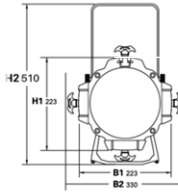

SOLAR PRO 300ZA TW/CW

PROFILE

DIMENSIONS

ILLUMINANCE AT DISTANCE

30° Lux(5600K)	3296	864	265
30° Lux(3200K)	2293	601	184
15° Lux(5600K)	7270	1907	585
15° Lux(3200K)	4576	1200	369

Distance(m)	4m	8m	15m
15° Diameter(m)	1.05	2.11	3.95
30° Diameter(m)	2.14	4.29	8.00

OPTICAL SYSTEM

Light Source: 84pcs white LED, single LED 5W

Beam angle: 15° - 30° adjustable

ELECTRICAL SPECS

Power voltage: AC100-240V/50-60Hz

Power consumption: 320W

SPECIFICATIONS

Control: DMX, manual button

DMX Channel: 1 channel

IP rate: IP20

Size: 860x285x285mm

Net Weight:13kg ;Gross Weight: 15kg

Body colour: Black

FEATURES

Zooming: Manually knob zoom

CRI: ≥93, TLCI≥91