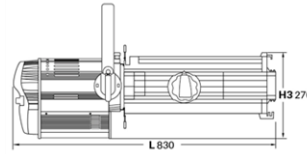

SOLAR PRO 300ZA TW/CW

PROFILE

DIMENSIONS

ILLUMINANCE AT DISTANCE

30° Lux(5600K)	3296	864	265
30° Lux(3200K)	2293	601	184
15° Lux(5600K)	7270	1907	585
15° Lux(3200K)	4576	1200	369

Distance(m)	4m	8m	15m
15° Diameter(m)	1.05	2.11	3.95
30° Diameter(m)	2.14	4.29	8.00

OPTICAL SYSTEM

Light Source: 84pcs white LED, single LED 5W

Beam angle: 15° - 30° adjustable

ELECTRICAL SPECS

Power voltage: AC100-240V/50-60Hz

Power consumption: 320W

SPECIFICATIONS

Control: DMX, manual button

DMX Channel: 1 channel

IP rate: IP20

Size: 860x285x285mm

Net Weight:13kg ;Gross Weight: 15kg

Body colour: Black

FEATURES

Zooming: Manually knob zoom

CRI: ≥93, TLCI≥91