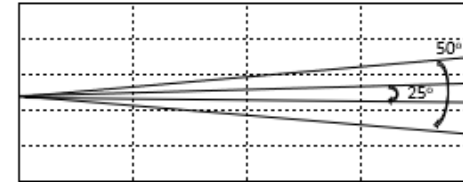

## DIMENSIONS

## ILLUMINANCE AT DISTANCE

50° Lux(5600K)	1244	326	100
50° Lux(3200K)	948	249	78
25° Lux(5600K)	2119	557	336
25° Lux(3200K)	1610	422	170

Distance(m)	4m	8m	15m
25° Diameter(m)	1.77	3.55	6.65
50° Diameter(m)	3.73	7.46	13.99

## OPTICAL SYSTEM

Light Source: 84pcs white LEDs, single LED 5W

Beam angle: 25° -50° adjustable

## SPECIFICATIONS

Colour Temperature: 3200K or 5600K

Control: DMX or manual button

IP rate: IP20

Inner Size: 760x285x285mm

Net Weight:12kg

Gross weight: 14kg