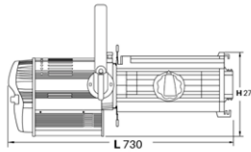

## DIMENSIONS

## SPECIFICATIONS

Colour Temperature: 3200K or 5600K

Control: DMX or manual button

IP rate: IP20

Inner Size: 760x285x285mm

Net Weight:12kg

Gross weight: 14kg