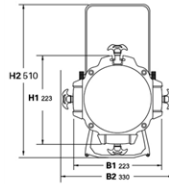

## DIMENSIONS

## SPECIFICATIONS

Colour Temperature: 3200K or 5600K

Control: DMX or manual button

IP rate: IP20

Inner Size: 760x285x285mm

Net Weight:12kg

Gross weight: 14kg