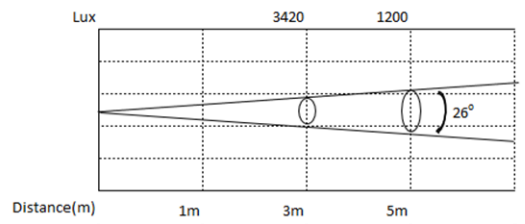

### DIMENSIONS

### OPTICAL SYSTEM

- Light Source: 200W COB RGBW LED
- Beam angle: 19°, 26°, 36°, 50° for option

### SPECIFICATIONS

- Control: DMX, Master/Slave, self running mode
- Control: RDM protocol
- IP rate: IP20
- Size: 740x325x280mm
- Net Weight: 10.33kg
- Light body: Die cast aluminium, Body colour: Black