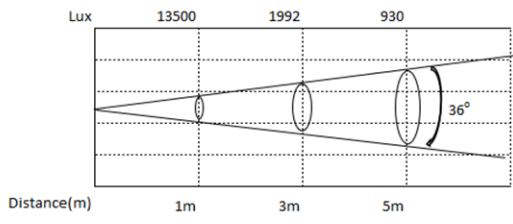

### DIMENSIONS

### OPTICAL SYSTEM

- Light Source: 200W COB RGBW LED
- Beam angle: 19°, 26°, 36°, 50° for option

### SPECIFICATIONS

- Control: DMX, Master/Slave, self running mode
- Control: RDM protocol
- IP rate: IP20
- Size: 740x325x280mm
- Net Weight: 10.33kg
- Light body: Die cast aluminium, Body colour: Black