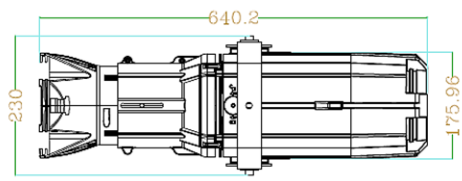

### DIMENSIONS

### SPECIFICATIONS

- Control: DMX, Master/Slave, self running mode
- Control: RDM protocol
- IP rate: IP20
- Size: 740x325x280mm
- Net Weight: 10.33kg
- Light body: Die cast aluminium, Body colour: Black