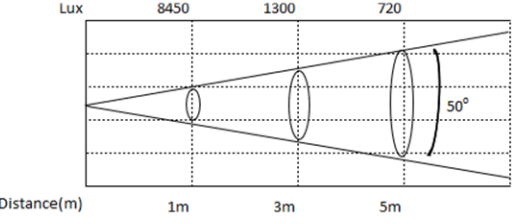

### DIMENSIONS

### OPTICAL SYSTEM

- Light Source: 200W COB RGBW LED
- Beam angle: 19°, 26°, 36°, 50° for option

### SPECIFICATIONS

- Control: DMX, Master/Slave, self running mode
- Control: RDM protocol
- IP rate: IP20
- Size: 740x325x280mm
- Net Weight: 10.33kg
- Light body: Die cast aluminium, Body colour: Black