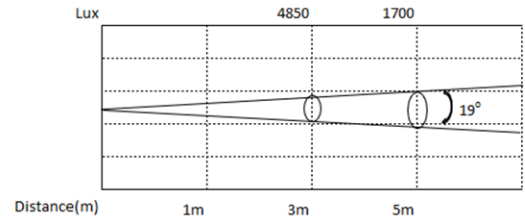

### DIMENSIONS

### OPTICAL SYSTEM

- Light Source: 200W COB RGBW LED
- Beam angle: 19°, 26°, 36°, 50° for option

### SPECIFICATIONS

- Control: DMX, Master/Slave, self running mode
- Control: RDM protocol
- IP rate: IP20
- Size: 740x325x280mm
- Net Weight: 10.33kg
- Light body: Die cast aluminium, Body colour: Black