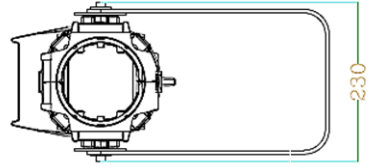

### DIMENSIONS

### OPTICAL SYSTEM

- Light Source: 200W COB RGBW LED
- Beam angle: 19°, 26°, 36°, 50° for option

### SPECIFICATIONS

- Control: DMX, Master/Slave, self running mode
- Control: RDM protocol
- IP rate: IP20
- Size: 740x325x280mm
- Net Weight: 10.33kg
- Light body: Die cast aluminium, Body colour: Black