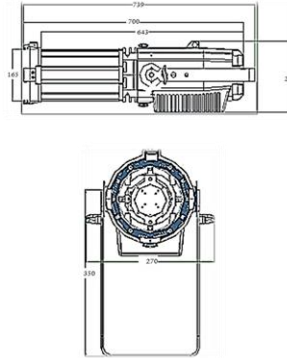

SOLAR PRO 200Zb CC

PROFILE

Solar Pro 200Zb CC is ERS-style fixture with manual zoom range of 25° - 50° . It is constructed using high-precision HD optics encased in rugged housings designed to survive the rigors of touring, broadcast and theatrical production. Control options like selectable PWM, RDM, and selectable dimming curves round out this virtually silent ellipsoidal.

DIMENSIONS

ILLUMINANCE AT DISTANCE

OPTICAL SYSTEM

Light Source: 200W RGBW LED

Beam angle: 25° - 50°

SPECIFICATIONS

Control: DMX, Master/Slave, Auto run

Control Protocol: RDM/DMX

IP rate: IP20

Packing Size: 820x330x315mm

Net Weight: 11.05kg

Body: Die casting aluminium

ELECTRICAL SPECS

Power voltage: AC110-240V/50-60Hz

Power consumption: 200W

FEATURES