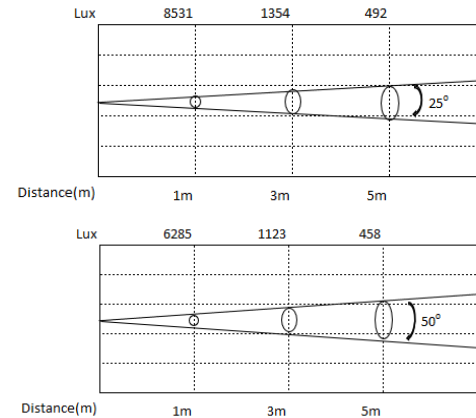

SOLAR PRO 200Zb CC

PROFILE

Solar Pro 200Zb CC is ERS-style fixture with manual zoom range of 25° - 50° . It is constructed using high-precision HD optics encased in rugged housings designed to survive the rigors of touring, broadcast and theatrical production. Control options like selectable PWM, RDM, and selectable dimming curves round out this virtually silent ellipsoidal.

DIMENSIONS

ILLUMINANCE AT DISTANCE

OPTICAL SYSTEM

Light Source: 200W RGBW LED

Beam angle: 25° - 50°

SPECIFICATIONS

Control: DMX, Master/Slave, Auto run

Control Protocol: RDM/DMX

IP rate: IP20

Packing Size: 820x330x315mm

Net Weight: 11.05kg

Body: Die casting aluminium

ELECTRICAL SPECS

Power voltage: AC110-240V/50-60Hz

Power consumption: 200W

FEATURES