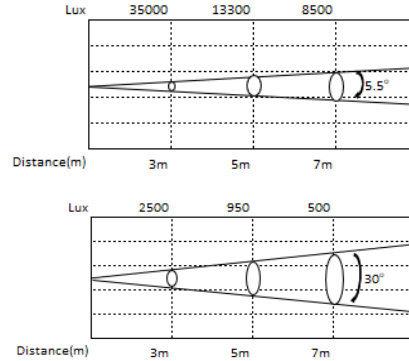

VIRGO 250S

MOVING HEAD

DIMENSIONS

ILLUMINANCE AT DISTANCE

OPTICAL SYSTEM

Light Source: 250W LED

Zoom angle: 5.5° – 30°

SPECIFICATIONS

Pan/Tilt rotation: 540°/270° ; Dimmer: 0-100%

Control: DMX 512, Master/Slave, Sound, Auto mode

Dimensions: 320x220x480mm

Packing size: 365x280x600mm

Net Weight: 13.5kg ; Gross Weight: 16.5kg

Display: Colour screen ; Body Colour: Black

Rotation Gobo: 7 gobos+ open, wheel rotation & shake

Colour wheel: 7 colours + open with rainbow effect

Prism: 8 facet prism, rotation prism

Focus, Frost Effect, Overheat protection

Virgo 250S is the latest introduction of LED moving head spot by Nouvoled with extreme efficient output, packed with many features within a compact frame. Virgo 250S is suitable for any sort of installation from small to midsize venue