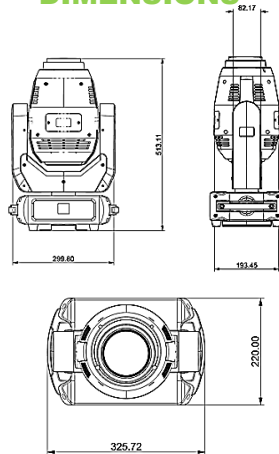

VIRGO 250S

MOVING HEAD

DIMENSIONS

ILLUMINANCE AT DISTANCE

OPTICAL SYSTEM

Light Source: 250W LED

Zoom angle: 5.5° – 30°

SPECIFICATIONS

Pan/Tilt rotation: 540°/270° ; Dimmer: 0-100%

Control: DMX 512, Master/Slave, Sound, Auto mode

Dimensions: 320x220x480mm

Packing size: 365x280x600mm

Net Weight: 13.5kg ; Gross Weight: 16.5kg

Display: Colour screen ; Body Colour: Black

FIXED GOBO

ROTATION GOBO

COLOUR

ELECTRICAL SPECS

Power connection: Power in & out

Signal socket: 3 pin & 5 pin in & out

FEATURES

Static Gobo: 8 gobos +open, wheel rotation & shake