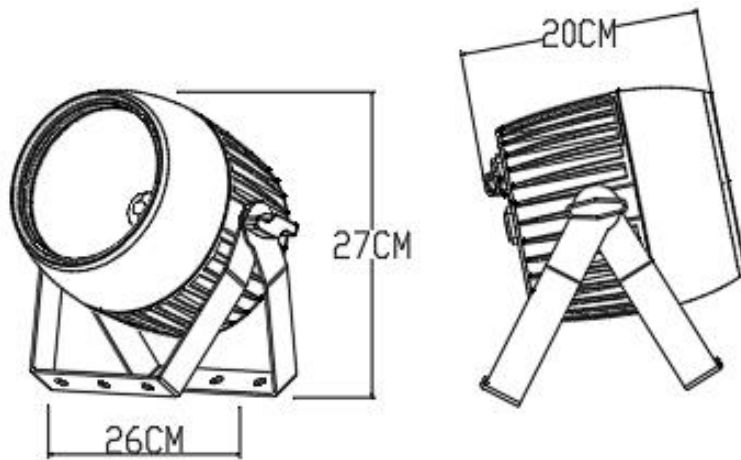

LUSTROUS 100 COB TW/CW

IP65

User Manual

LED display:

Diplay	Function	Index
A001	DMX 3CH/master/slave mode	1~512
CP99	Color gradual change	0~99
W255	Dimmer	0~255
ST00	Strobe	0~16

DMX Channel list:

3CH	Function	Index
CH1	Dimmer	0~255
CH2	Strobe	0~255
CH3	Dimmer Gradual change	0 1~255

Size :

Specification:

voltage	100V ~ 240V
Led	1pcs 100W single color COB led
Color	Warm white
Power connect	110Vv, max 30units
	220Vv, max 60units
DMX connect	Max 70units
weight	4.5kg