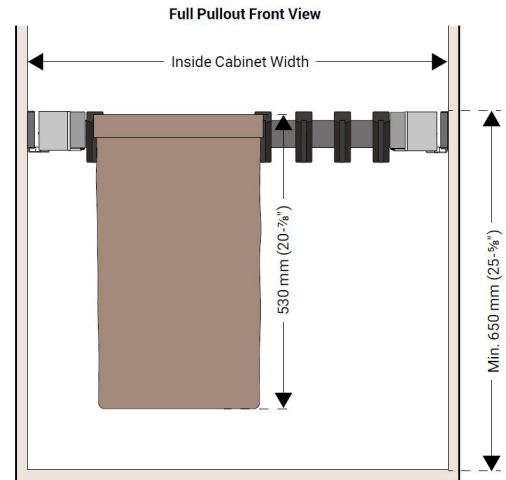

FULL PANTS PULL-OUT

HANGER

SKIRT CLIP

PULL-OUT ORGANIZER FRAME SET

The Pull-Out Organizer Frame Set includes the Frame, Full Extension Runners, and Assembly Hardware only. All other Pull-Out Accessories are sold separately.