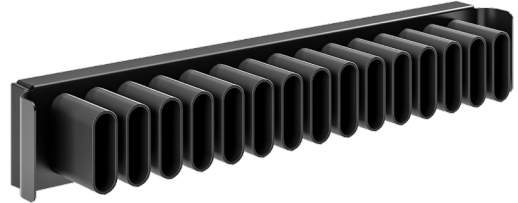

BELT & TIE RACK