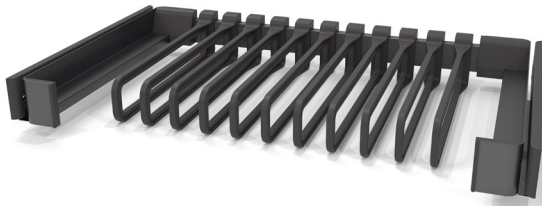

CLOSET RODS

High quality, powder coated aluminum.

POWDER BLACK

CLOSET ROD OPTIONS	FINISH	ITEM #
ROD CLOSET SET 36 1/4"	POWDER BLACK	446660
ROD CLOSET SET 48"	POWDER BLACK	446659

PULL-OUT STORAGE

The pull-out frames have a fully enclosed ball bearing runner, preventing any clothing from being caught in the runner or dirtied by the grease of a traditional mechanism. The pull-outs travel smoothly and close softly. Accessorize the pull-outs with front-removable hangers, laundry bags, or both to create a unique storage system. The easy-to-remove hangers are designed with two hangable spaces, doubling the hangable space of a traditional clothes hanger.

FULL PANTS PULL-OUT

HANGER

SKIRT CLIP

PULL-OUT ORGANIZER FRAME SET

The Pull-Out Organizer Frame Set includes the Frame, Full Extension Runners, and Assembly Hardware only. All other Pull-Out Accessories are sold separately.