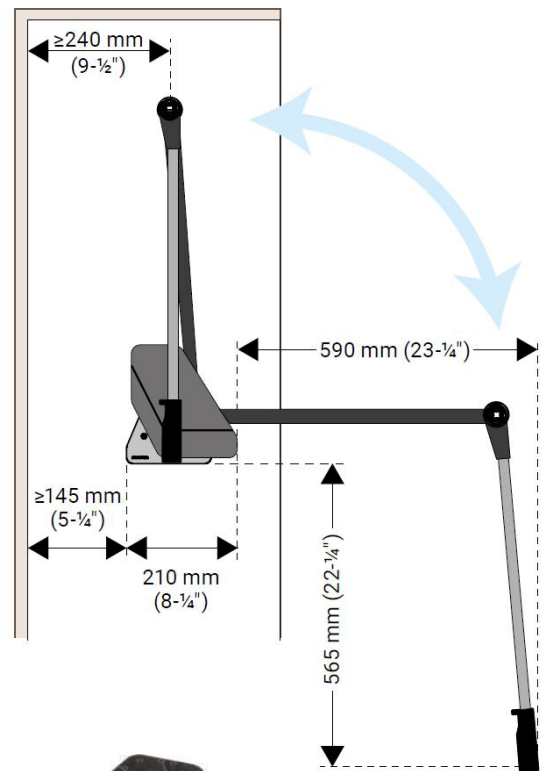

Classic Wardrobe Lift - Side View