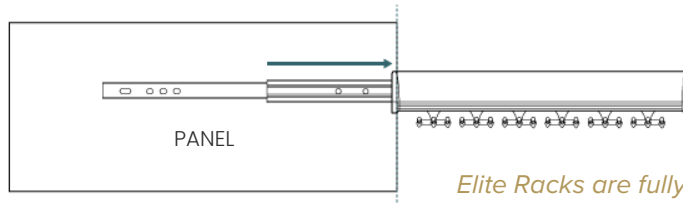

Elite Racks are fully extendable past the cabinet edge, allowing for easier organization and accessibility.

BELT RACK

Allows for storage of up to three belts on each hook. Also great for storing long necklaces, small purses, or other small accessories.