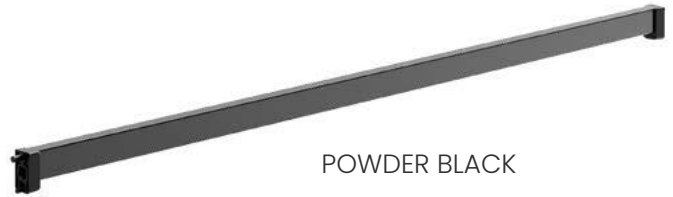

CLOSET RODS

High quality, powder coated aluminum.

POWDER BLACK

CLOSET ROD OPTIONS	FINISH	ITEM #
ROD CLOSET SET 36 1/4"	POWDER BLACK	446660
ROD CLOSET SET 48"	POWDER BLACK	446659