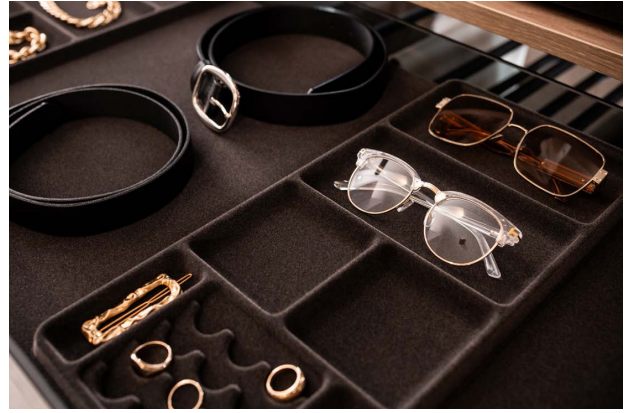

JEWELRY & RING TRAY