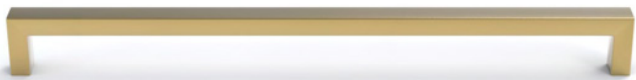

TRADITIONAL KNOB

PG 17, ROW 12

PG 17, ROW 11

PG 17, ROW 10

ELITE MODERN

Transform any modern space with the Elite Modern decorative hardware collection! With its distinctive angular shapes and eye-catching design, this series is made to impress.

MODERN HANDLE

5 7/16" LENGTH
128MM CTC

PG 17, ROW 15

10 3/8" LENGTH
256MM CTC

PG 17, ROW 14

PG 17, ROW 13

MODERN DROPPED HANDLE

5 3/8" LENGTH
128MM CTC