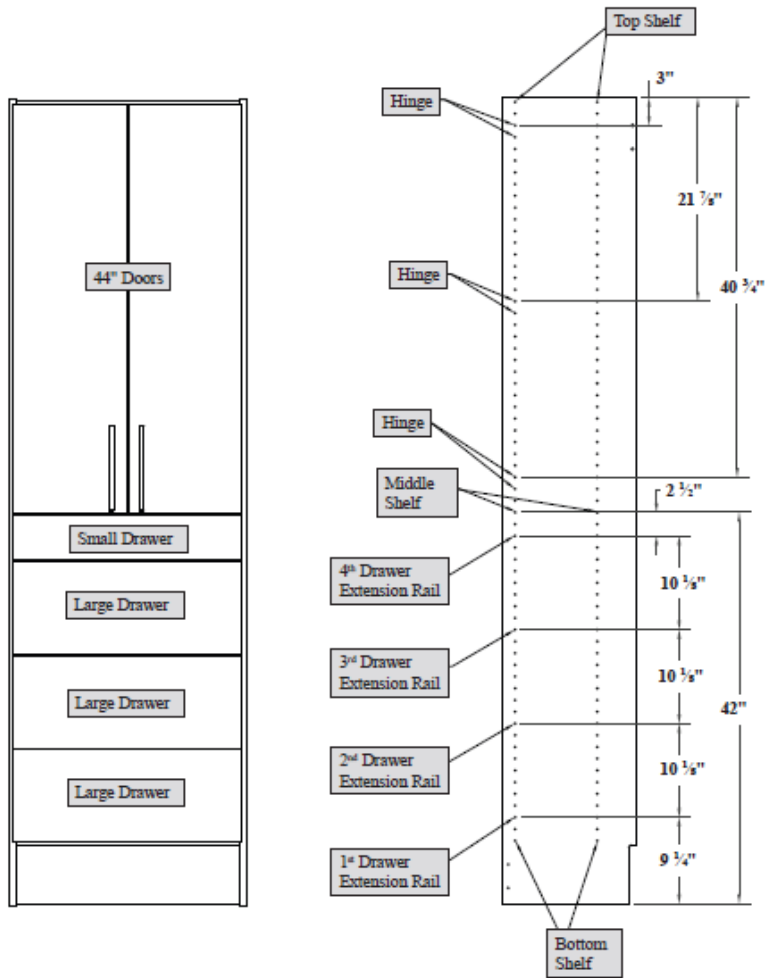

INSTALLATION

Floor Cabinet Hardware Preparation