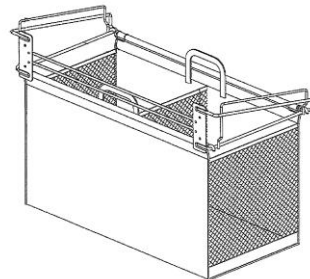

Shaker Hamper Door Kits

- Includes 1 Door front, Hamper Kit and Hardware to install

Description	Dimensions	Pack Qty	White Item #
24" Hamper Shaker Door	30" x 24.5" x .75"	1	432602
30" Hamper Shaker Door	30" x 30.5" x .75"	1	432603

Description	Dimensions	Pack Qty	Slate Rift Item #	Spiced Mahogany Item #	Ashton Oak Item #	Modern Grey Item #
24" Hamper Shaker Door	30" x 24.5" x .75"	1	430875	432832	441683	442500
30" Hamper Shaker Door	30" x 30.5" x .75"	1	430876	432833	441684	442501