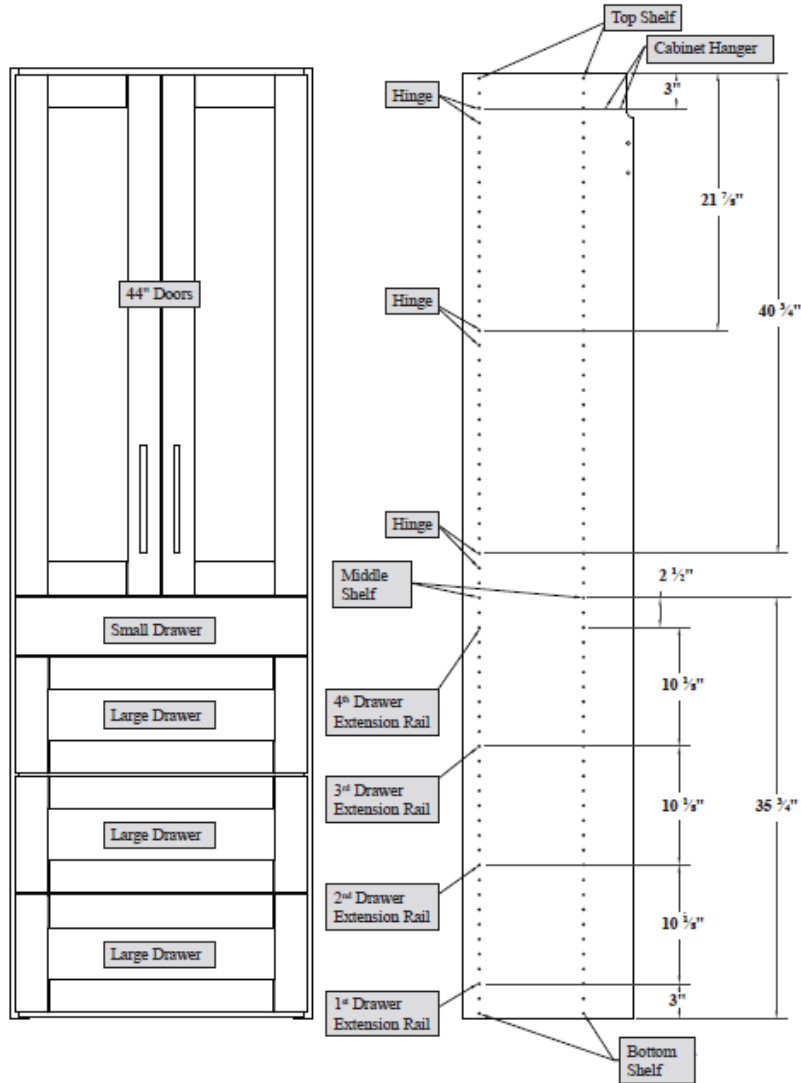

INSTALLATION

Hang Cabinet Hardware Preparation