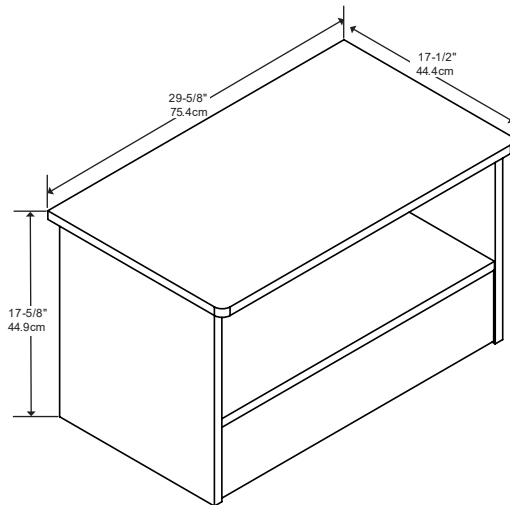

Bench

Description	Dimensions	Pack Qty	White Item #
Stand Alone Island	37.125" h. x 25.50" w. x 29.625" d.	1	430866
Bench	17.625" h. x 29.625" w. x 17.50" d.	1	430868

Description	Dimensions	Pack Qty	Slate Rift Item #	Spiced Mahogany Item #	Ashton Oak Item #	Modern Grey Item #	Made To Order
Stand Alone Island	37.125" h. x 25.50" w. x 29.625" d.	1	430865	432066	441675	442492	X
Bench	17.625" h. x 29.625" w. x 17.50" d.	1	430867	432068	441676	442493	X