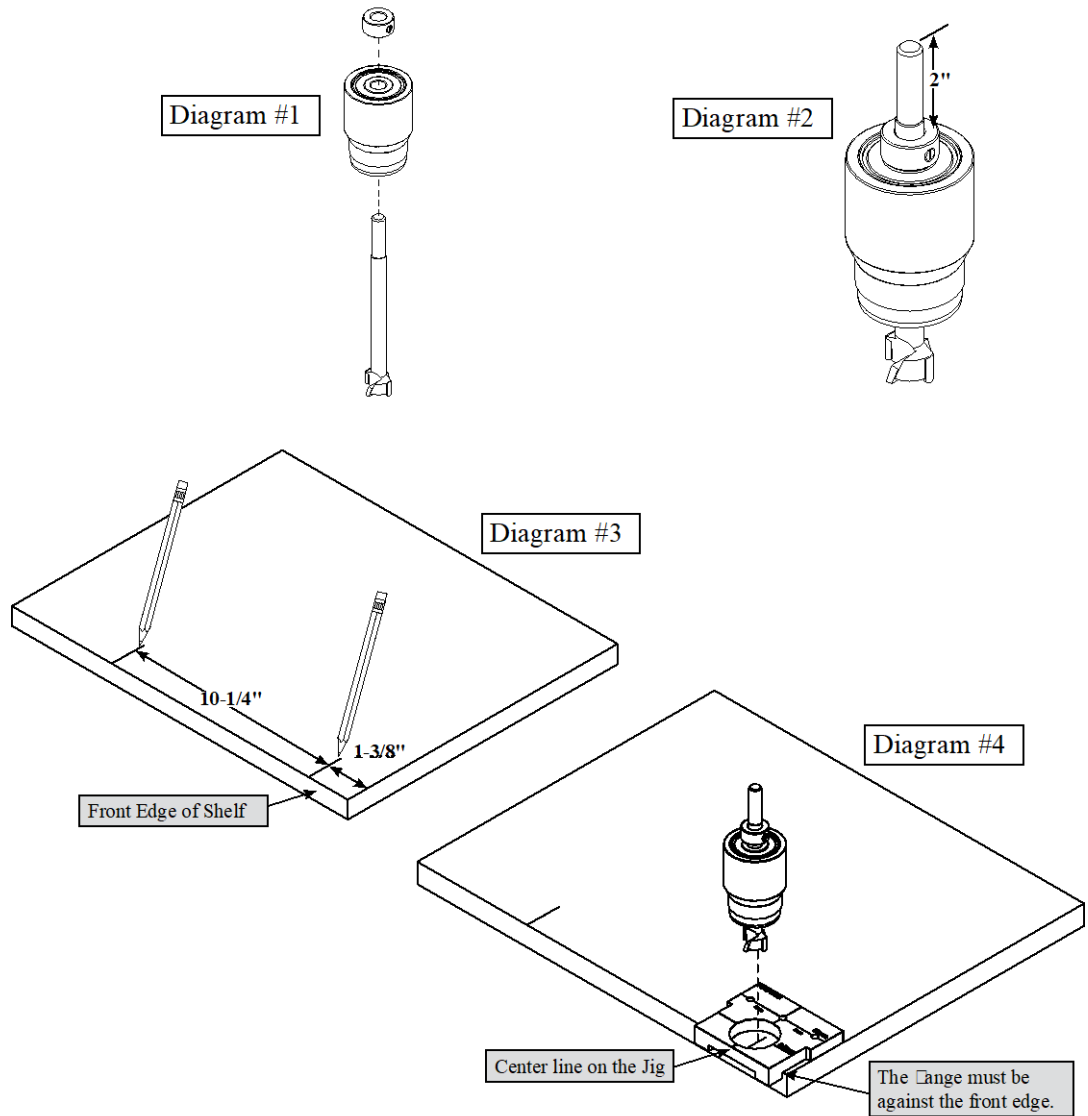

INSTALLATION

Hole Boring and Jig Installation

1. Insert the shaft of the bit through the plastic sleeve as shown in Diagram #1.
2. Place the stop over the shaft of the bit 2" from the end and tighten the set screw as shown in Diagram #2
3. Mark lines on the shelf as shown in Diagram #3.
4. Line up the center line on the jig with the line on your shelf.
5. Drill the holes in your shelf as shown in Diagram #4.