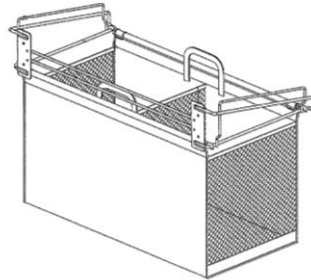

HAMPER DOOR KITS

Slab Hamper Door Kits

- Includes 1 Door front, Hamper Kit and Hardware to install

Description	Dimensions	Pack Qty	White Item #
24" Hamper Slab Door	30" x 24.5" x .75"	1	432604
30" Hamper Slab Door	30" x 30.5" x .75"	1	432605

Description	Dimensions	Pack Qty	Slate Rift Item #	Spiced Mahogany Item #	Ashton Oak Item #	Modern Grey Item #	Made to Order
24" Hamper Slab Door	30" x 24.5" x .75"	1	431874	432834	441690	442507	X
30" Hamper Slab Door	30" x 30.5" x .75"	1	431875	432835	441691	442508	X