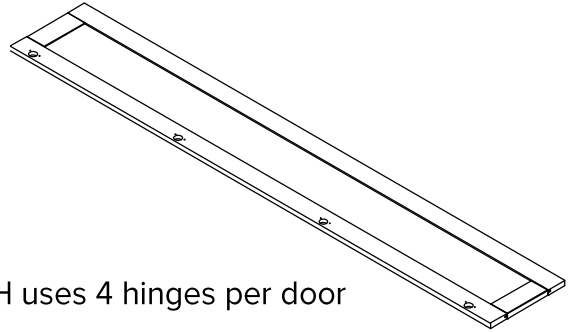

SHAKER DOORS

Shaker Door Assembly/Kits

- Fit 24" W or 30" W towers
- Door heights available- 30", 44", 53", 80"
- Kit includes pair of doors and hinges

30",44",53" H use 3 hinges per door

80" H uses 4 hinges per door

Description	Dimensions	Pack Qty	White Item #
24" x 22" Shaker Door Assembly	12.25" x 22.5" x .75"	2	435049
18" x 22" Shaker Door Assembly	18.5" x 22.5" x .75"	1	435046
30" x 22.5" Shaker Door Assembly	15.5" x 22.5" x .75"	2	437189
18" x 30" Shaker Door Assembly	18" x 30" x .75"	1	437161
24" x 30" Shaker Door Assembly	12.25" x 30.12" x .75"	1	432733
30" x 30" Shaker Door Assembly	15.25" x 30.12" x .75"	1	432737
18" x 44" Shaker Door Assembly	18" x 44" x .75"	1	437162
24" x 44" Shaker Door Assembly	14.12" x 43.87" x .75"	1	432578
18" x 53" Shaker Door Assembly	18" x 53" x .75"	1	437163
24" x 53" Shaker Door Assembly	12.25" x 52.75" x .75"	1	432582
30" x 44" Shaker Door Assembly	15.25" x 43.87" x .75"	1	432586
30" x 53" Shaker Door Assembly	15.25" x 52.75" x .75"	1	432590
18" x 80" Shaker Door Assembly	18" x 80" x .75"	1	437164
24" x 80" Shaker Door Assembly	12.25" x 79.25" x .75"	1	432595
30" x 80" Shaker Door Assembly	15.25" x 79.25" x .75"	1	432598
18" x 88" Shaker Door Assembly	18" x 88" x .75"	1	437165
24" x 88" Shaker Door Assembly	12.5" x 88" x .75"	2	437152
30" x 88" Shaker Door Assembly	15.25" x 88" x .75"	2	437155

Description	Dimensions	Pack Qty	Slate Rift Item #	Spiced Mahogany Item #	Ashton Oak Item #	Modern Grey Item #	Made to Order
24" x 22" Shaker Door Assembly	12.25" x 22.5" x .75"	2	435051	435050	441807	442624	X
18" x 22" Shaker Door Assembly	18.5" x 22.5" x .75"	1	435048	435047	441806	442623	X
30" x 22.5" Shaker Door Assembly	15.5" x 22.5" x .75"	2	437191	437193	441821	442638	X
18" x 30" Shaker Door Assembly	18" x 30" x .75"	1	437178	437179	441815	442632	X
24" x 30" Shaker Door Assembly	12.25" x 30.12" x .75"	2	432619	432849	441725	442542	X
30" x 30" Shaker Door Assembly	15.25" x 30.12" x .75"	2	432623	432853	441729	442546	X
18" x 44" Shaker Door Assembly	18" x 44" x .75"	1	437180	437181	441816	442633	X
24" x 44" Shaker Door Assembly	14.12" x 43.87" x .75"	2	432399	432808	441711	442528	X
18" x 53" Shaker Door Assembly	18" x 53" x .75"	1	437182	437183	441817	442634	X
24" x 53" Shaker Door Assembly	12.25" x 52.75" x .75"	2	432401	432812	441713	442530	X
30" x 44" Shaker Door Assembly	15.25" x 43.87" x .75"	2	432403	432816	441715	442532	X
30" x 53" Shaker Door Assembly	15.25" x 52.75" x .75"	2	432405	432820	441717	442534	X
18" x 80" Shaker Door Assembly	18" x 80" x .75"	1	437184	437185	441818	442635	X
24" x 80" Shaker Door Assembly	12.25" x 79.25" x .75"	2	430864	432825	441719	442536	X
30" x 80" Shaker Door Assembly	15.25" x 79.25" x .75"	2	432409	432828	441721	442538	X
18" x 88" Shaker Door Assembly	18" x 88" x .75"	1	437186	437187	441819	442636	X
24" x 88" Shaker Door Assembly	12.5" x 88" x .75"	2	437153	437154	441808	442625	X
30" x 88" Shaker Door Assembly	15.25" x 88" x .75"	2	437166	437167	441809	442626	X