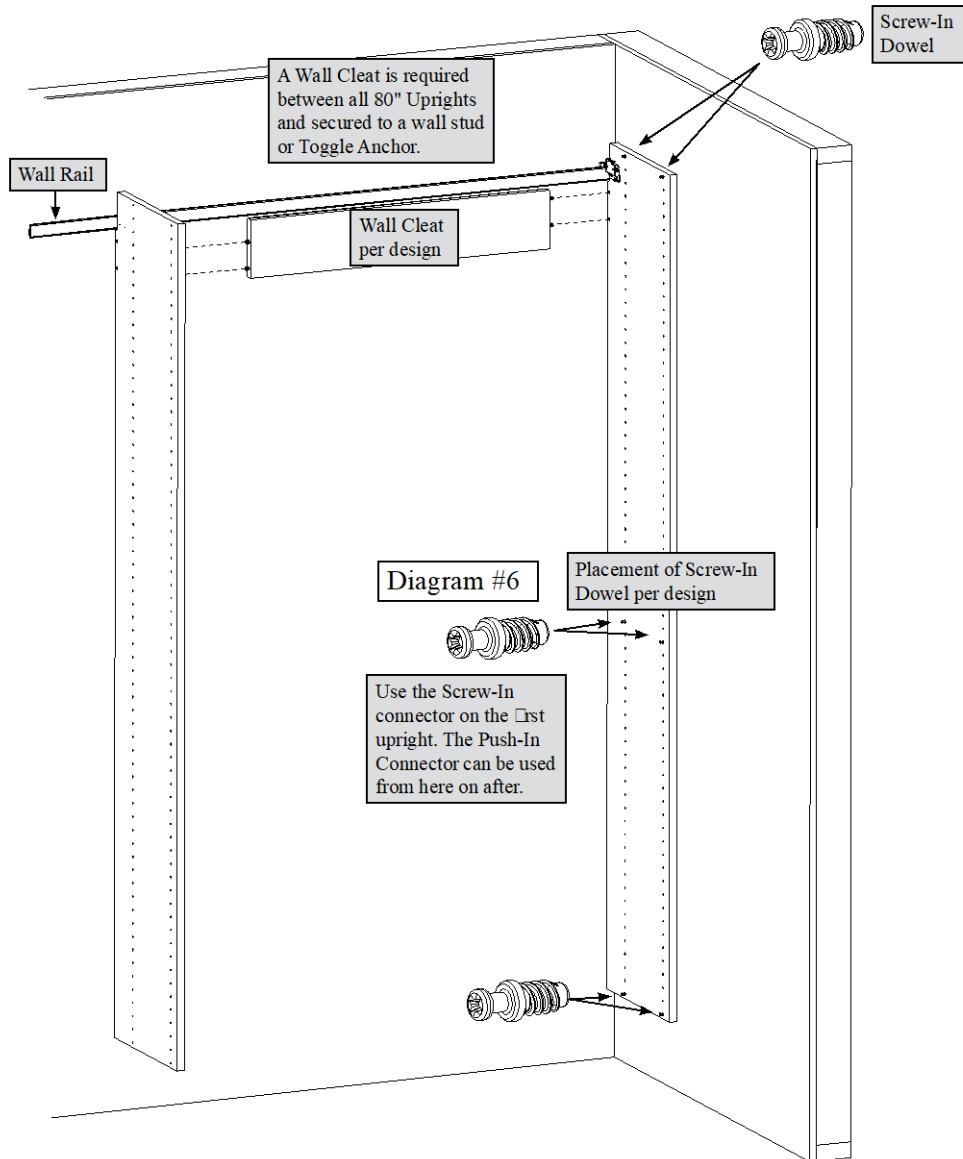

INSTALLATION

Hang Cabinet Installation

Hang the second Upright onto the Wall Rail. Wall Cleats come with pre-glue dowels in them. Fasten a Wall Cleat to the Uprights by pushing the wood dowels in the Wall Cleat into the Uprights

NOTE: A Wall Cleat is required between all 80" Uprights and secured to a wall stud or Toggle Anchor.

Turn four Screw-in Dowels into the top holes and bottom holes of the corner Upright. Turn additional Screw-In Dowels into the holes per Design in Diagram #6 for placement of the Fixed Shelves.