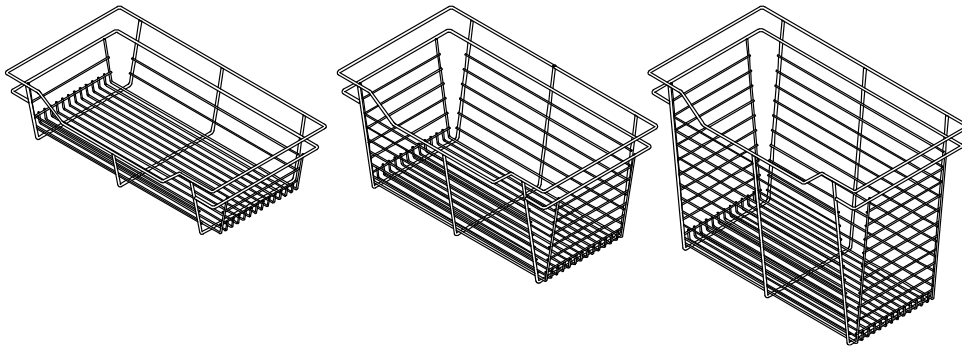

ACCESSORIES – BASKETS

Description	Dimensions	Finish	Pack Qty
6 in. x 18 in. Basket	6" x 18"	Chrome	1
11 in. x 18 in. Basket	11" x 18"	Chrome	1
17 in. x 18 in. Basket	17" x 18"	Chrome	1
6 in. x 24 in. Basket	6" x 24"	Chrome	1
11 in. x 24 in. Basket	11" x 24"	Chrome	1
17 in. x 24 in. Basket	17" x 24"	Chrome	1
6 in. x 30 in. Basket	6" x 30"	Chrome	1
11 in. x 30 in. Basket	11" x 30"	Chrome	1
17 in. x 30 in. Basket	17" x 30"	Chrome	1