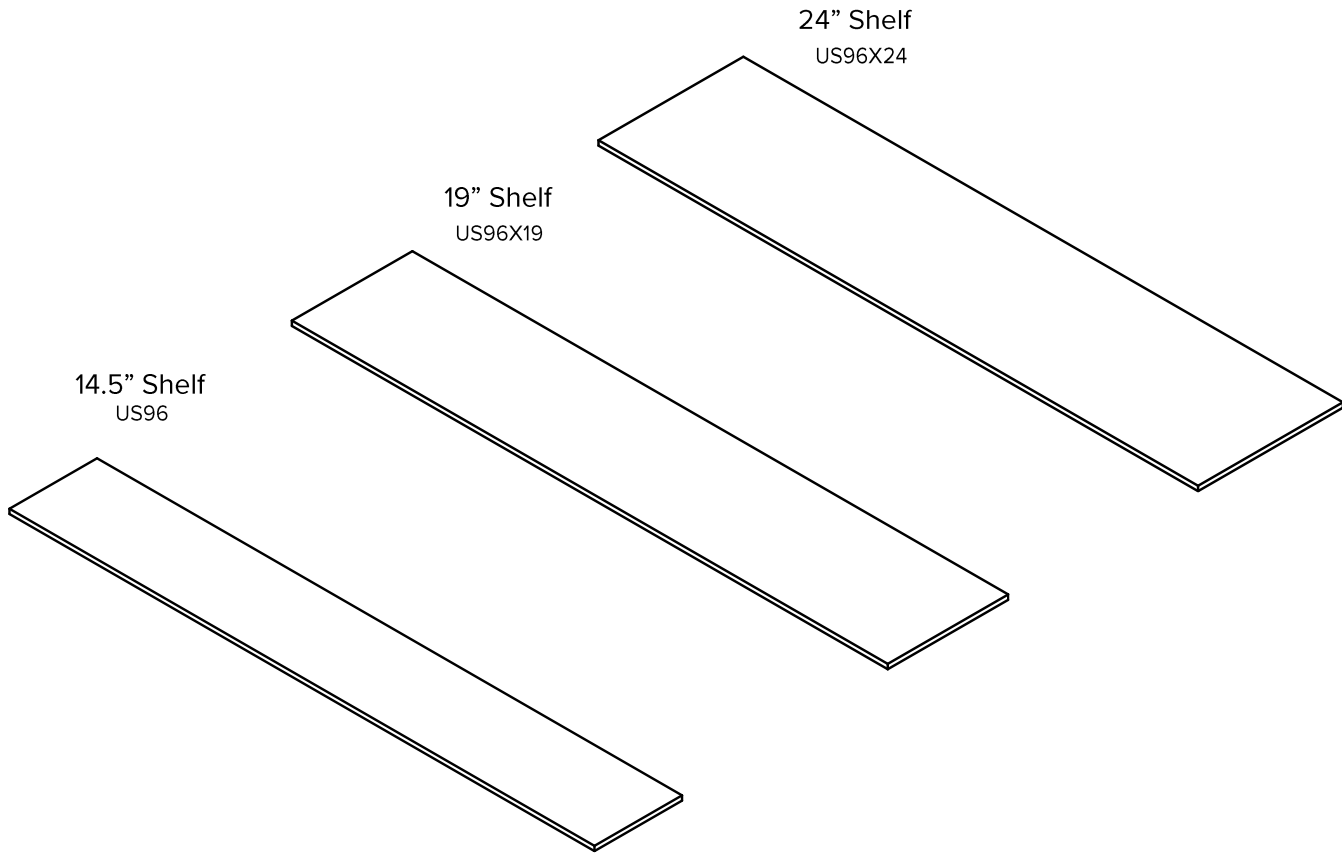

UTILITY SHELVES

Description	Dimensions	Pack Qty	White Item #	Made to Order
14.5" x 96" Utility Shelf	14.37" x 96" x .75"	1	432614	
19" x 96" Utility Shelf	18.5" x 96" x .75"	1	434873	X
24" x 96" Utility Shelf	23.25" x 96" x .75"	1	432615	

Description	Dimensions	Pack Qty	Slate Rift Item #	Spiced Mahogany Item #	Ashton Oak Item #	Modern Grey Item #	Made to Order
14.5" x 96" Utility Shelf	14.37" x 96" x .75"	1	432037	432844	441708	442525	X
19" x 96" Utility Shelf	18.5" x 96" x .75"	1	434875	434874	441751	442568	X
24" x 96" Utility Shelf	23.25" x 96" x .75"	1	432038	432845	441709	442526	X