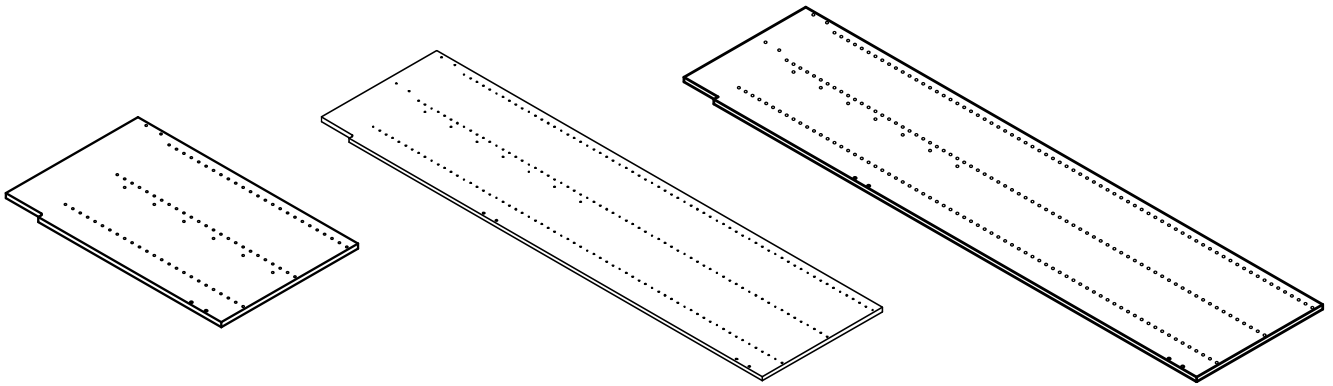

- All Uprights available in Left Stop Drilled, Center Thru Drilled, and Right Stop Drilled

FLOOR STANDING UPRIGHT PANELS 23 1/4" D

FLOOR STANDING UPRIGHTS

36" Upright

- UP36X24-L
- UP36X24-C
- UP36X24-R

87" Upright

- UP87X24-L
- UP87X24-C
- UP87X24-R

96" Upright

- UP96X24-L
- UP96X24-C
- UP96X24-R

Description	Part ID	Dimensions	Pack Qty	White Item #	Made to Order
36" Left End	UP36X24-L	37.5" x 23.5" x .75"	1	432539	
87" Left End	UP87X24-L	86.5" x 23.5" x .75"	1	432540	
96" Left End	UP96X24-L	96" x 23.5" x .75"	1	436604	X
36" Center Upright	UP36X24-C	37.5" x 23.5" x .75"	1	432541	
87" Center Upright	UP87X24-C	86.5" x 23.5" x .75"	1	432542	
96" Center Upright	UP96X24-C	96" x 23.5" x .75"	1	436603	X
36" Right End	UP36X24-R	37.5" x 23.5" x .75"	1	432543	
87" Right End	UP87X24-R	86.5" x 23.5" x .75"	1	432544	
96" Right End	UP96X24-R	96" x 23.5" x .75"	1	436605	X