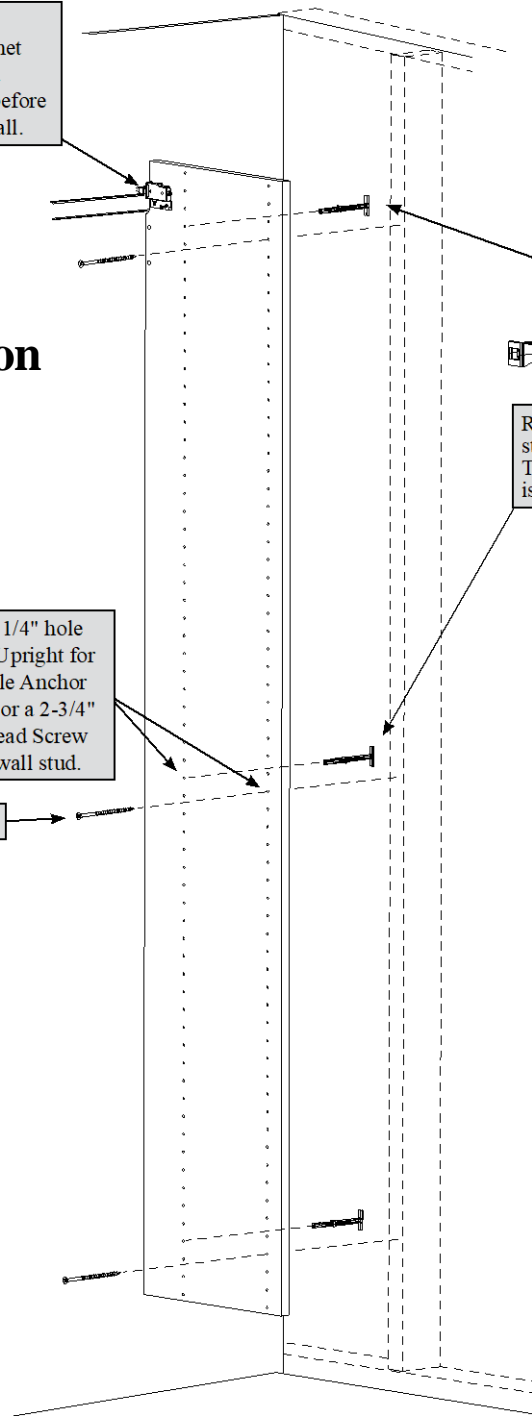

INSTALLATION

Hang Cabinet Installation

Turn the adjusting screws on the Cabinet Hanger to level and plumb the upright before securing it to the wall.

Drill a 1/4" hole in the Upright for a Toggle Anchor Screw or a 2-3/4" Flat Head Screw into a wall stud.

2-3/4" Flat Head Screw

Reference Diagram #3 steps on previous page. Use Toggle Anchor if a wall stud is not available.