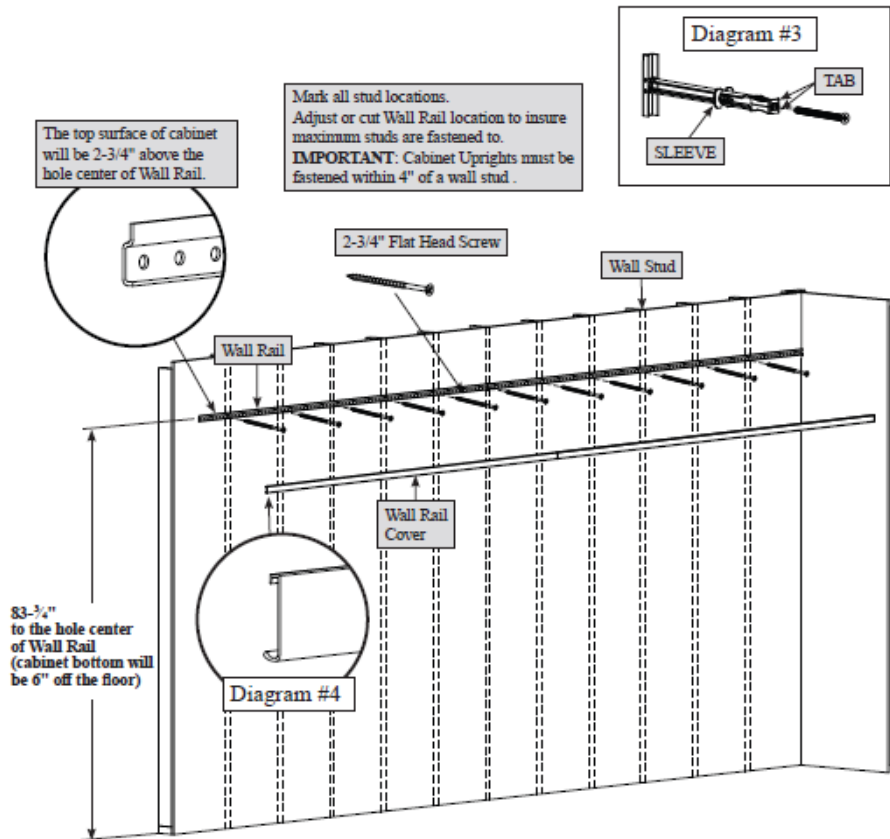

INSTALLATION

Hang Cabinet Installation

Cut a Wall Rail and Wall Rail Cover to size

NOTE: Use a 2-3/4" Flat Head Screw in every stud. Locate exactly where your uprights will be placed.

IMPORTANT: Every Cabinet Upright must be fastened within 4" of a wall stud or add a Toggle Anchor if needed.

Diagram #3

The Toggle Anchor requires 1/2" hole in the drywall. Push the Toggle Anchor into the hole, slide the SLEEVE to the drywall and break off the Tabs of the Toggle Anchor. Use the screw supplied with Toggle Anchor to secure the Wall Rail where needed.

After the Wall Rail is secured to the Wall, place a Wall Rail Cover over it. See Diagram #4 for orientation.