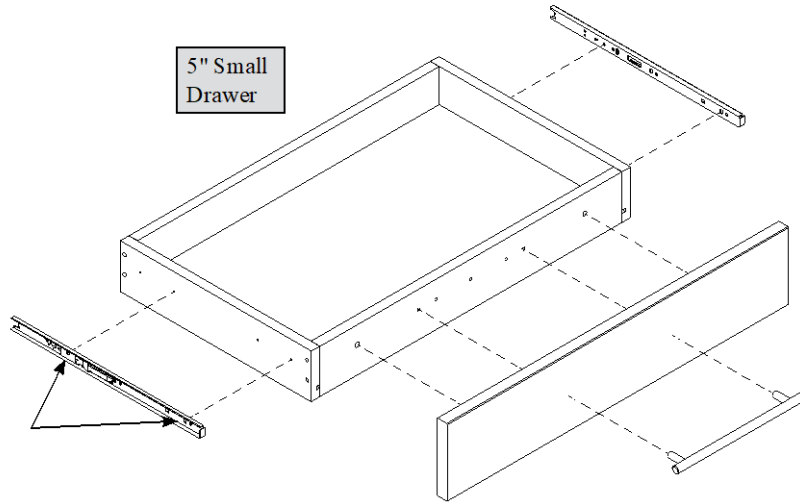

INSTALLATION

Drawer Installation