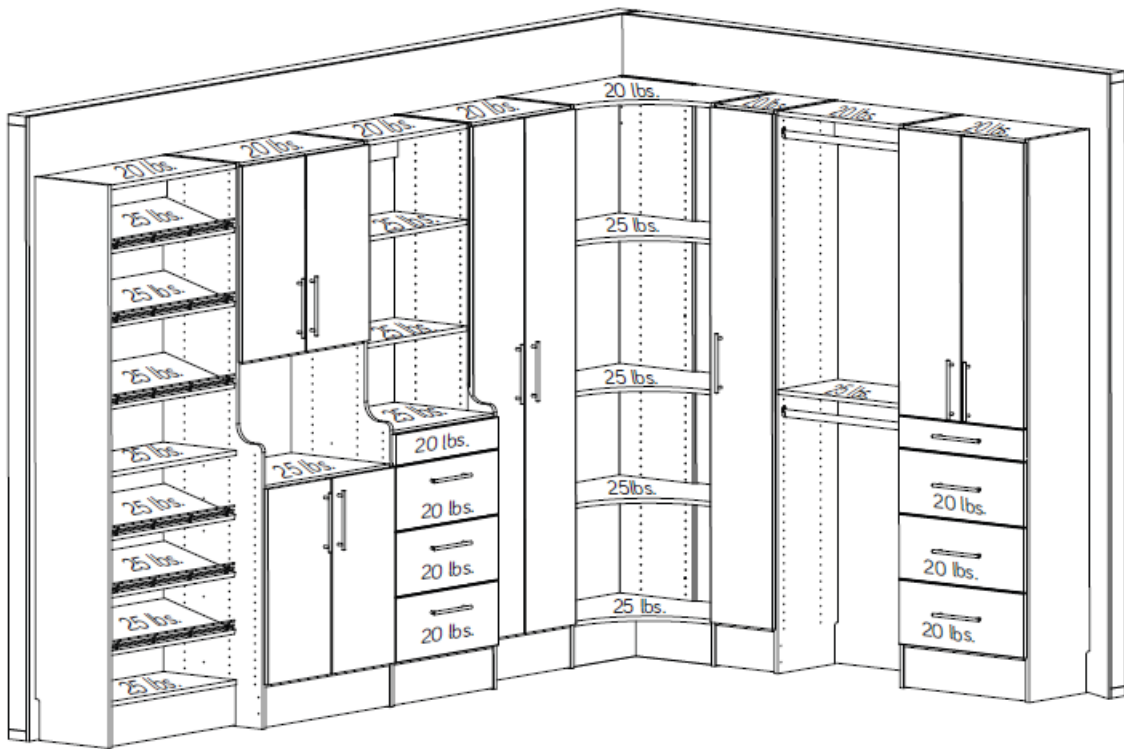

PRODUCT PERFORMANCE

FLOOR CABINET LOAD SPECIFICATIONS