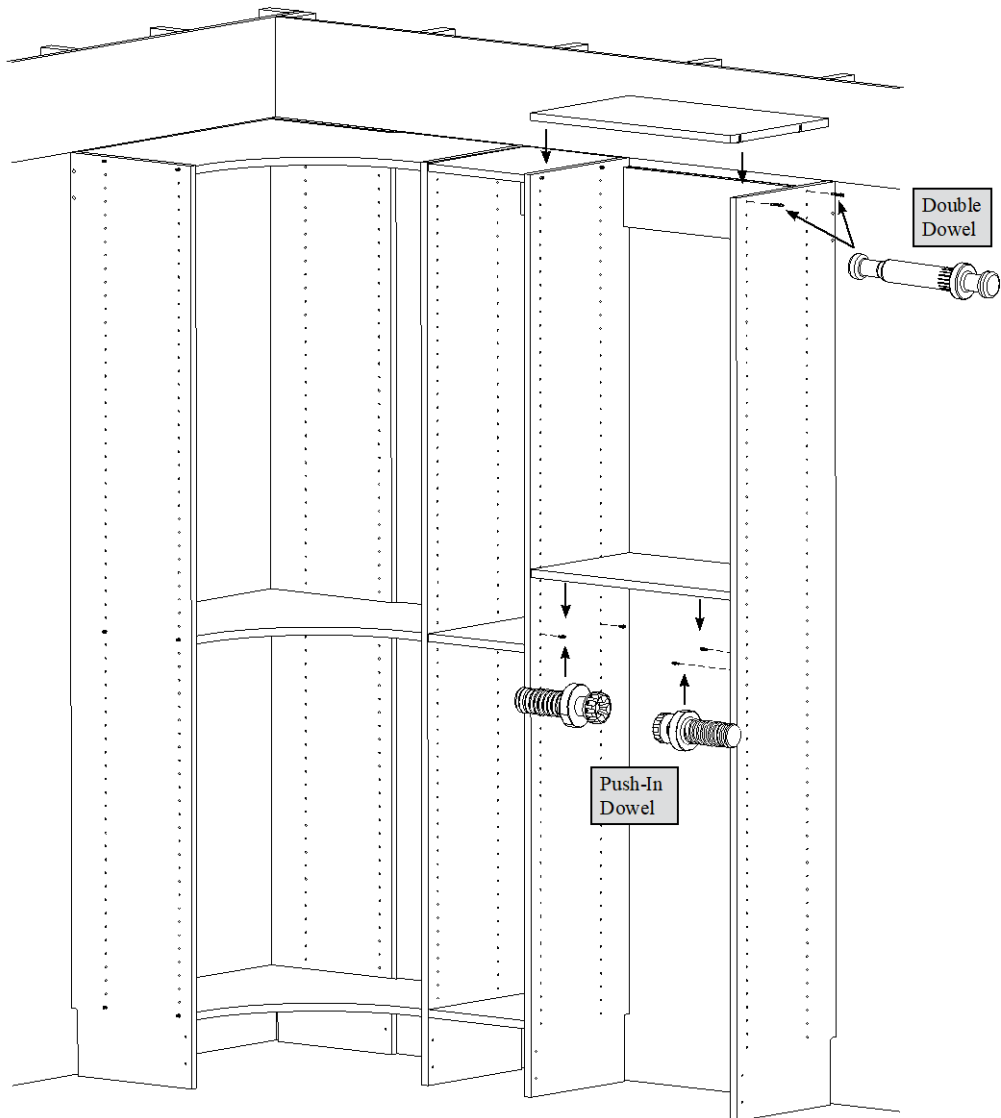

INSTALLATION

Floor Cabinet Installation

Insert two Double Dowels completely into the holes in the right Upright.

Insert four Push-In Dowels completely into the holes in the Uprights.

Fasten two Fixed Shelves to the Uprights. Tighten eight Connectors