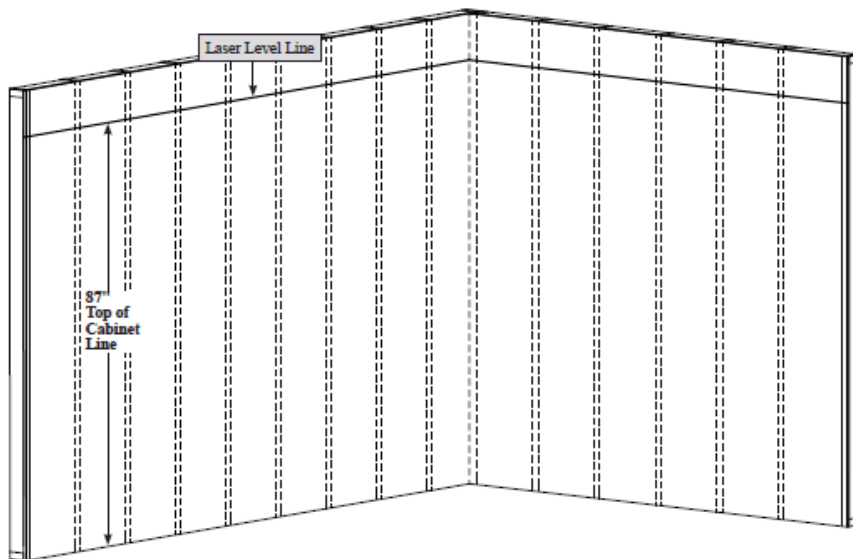

INSTALLATION

Floor Cabinet Installation

With a level or laser, create a line 87" off the floor onto your wall to indicate the top edge of the cabinets

NOTE: As you build your Floor Cabinets, you may need to shim underneath the Uprights to stay level with the line keeping the Uprights plumb.