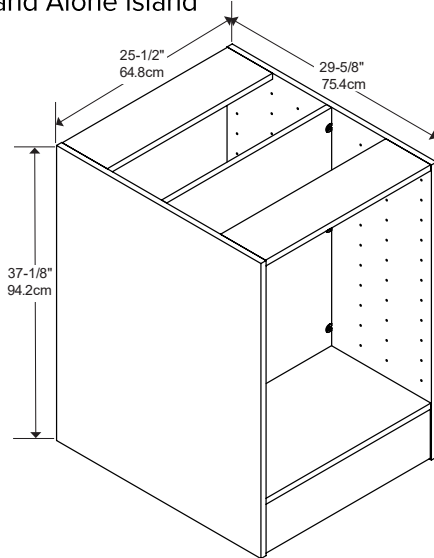

Stand Alone Island