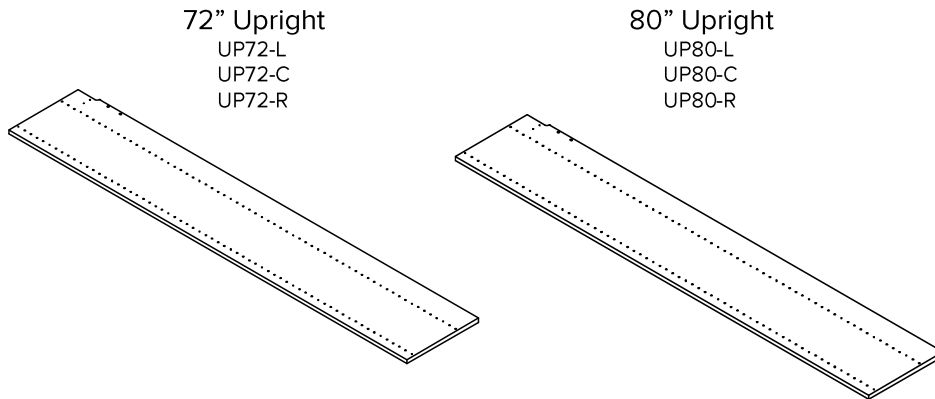

HANGING UPRIGHT PANELS 14 1/2" D (CONTINUED)

HANGING UPRIGHTS

72" Upright

UP72-L
UP72-C
UP72-R

80" Upright

UP80-L
UP80-C
UP80-R

Description	Part ID	Dimensions	Pack Qty	White Item #
72" Left End Upright	UP72-L	72" x 14.5" x .75"	1	435032
80" Left End Upright	UP80-L	80.25" x 14.5" x .75"	1	432135
72" Upright Center	UP72-C	72" x 14.5" x .75"	1	435029
80" Upright Center	UP80-C	80.25" x 14.5" x .75"	1	432518
72" Right End Upright	UP72-R	72" x 14.5" x .75"	1	435035
80" Right End Upright	UP80-R	80.25" x 14.5" x .75"	1	432524

Description	Part ID	Dimensions	Pack Qty	Slate Rift Item #	Spiced Mahogany Item #	Ashton Oak Item #	Modern Grey Item #	Made to Order
72" Left End Upright	UP72-L	72" x 14.5" x .75"	1	435034	435033	441753	442570	X
80" Left End Upright	UP80-L	80.25" x 14.5" x .75"	1	430792	432742	441616	442429	X
72" Upright Center	UP72-C	72" x 14.5" x .75"	1	435031	435030	441752	442569	X
80" Upright Center	UP80-C	80.25" x 14.5" x .75"	1	430799	432748	441622	442439	X
72" Right End Upright	UP72-R	72" x 14.5" x .75"	1	435037	435036	441754	442571	X
80" Right End Upright	UP80-R	80.25" x 14.5" x .75"	1	430806	432754	441628	442445	X

- All Uprights available in Left Stop Drilled, Center Thru Drilled, and Right Stop Drilled