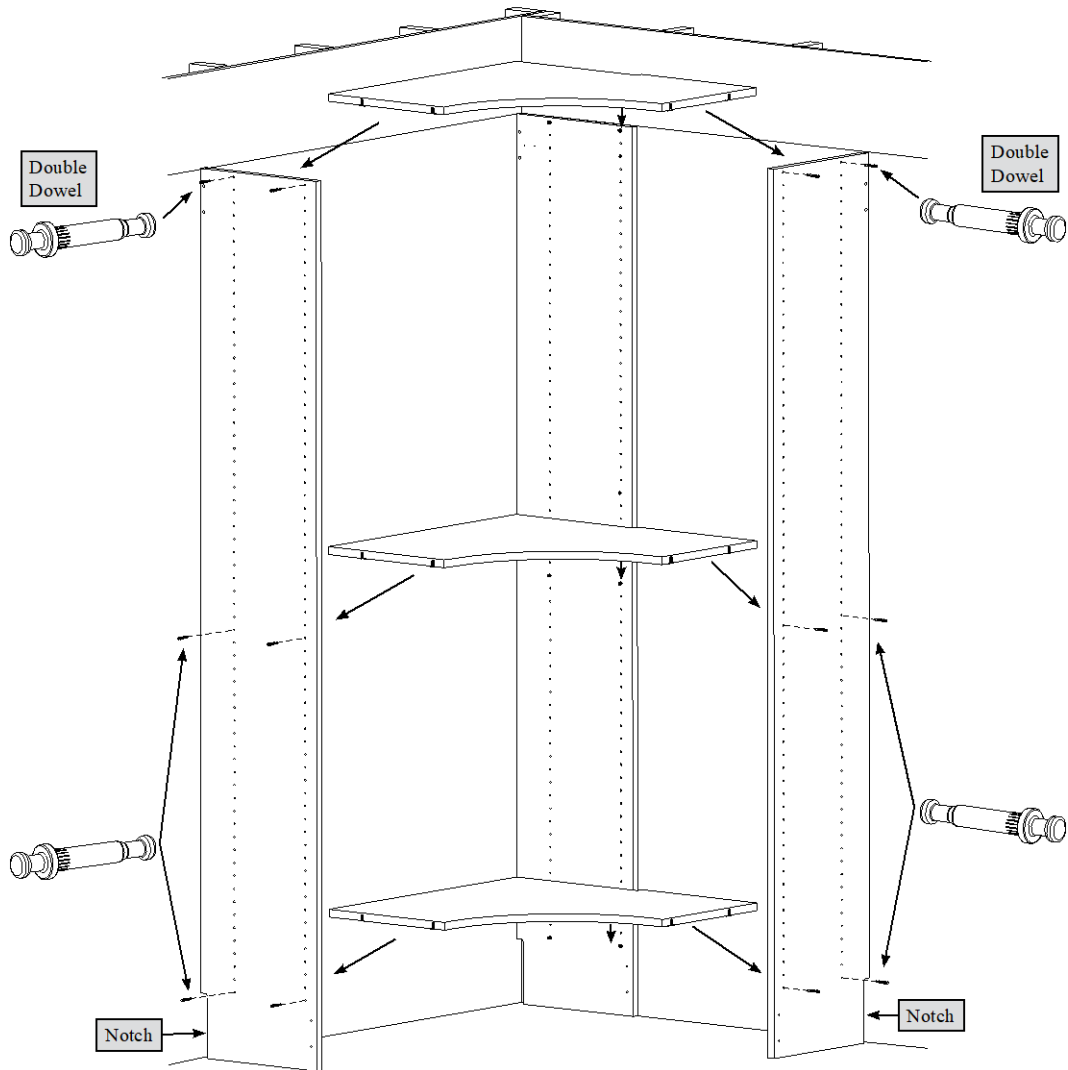

Diagram #3

The Toggle Anchor requires 1/2" hole in the drywall. Push the Toggle Anchor into the hole, slide the Sleeve to the drywall and break off the Tabs of the Toggle Anchor.

INSTALLATION

Floor Cabinet Installation