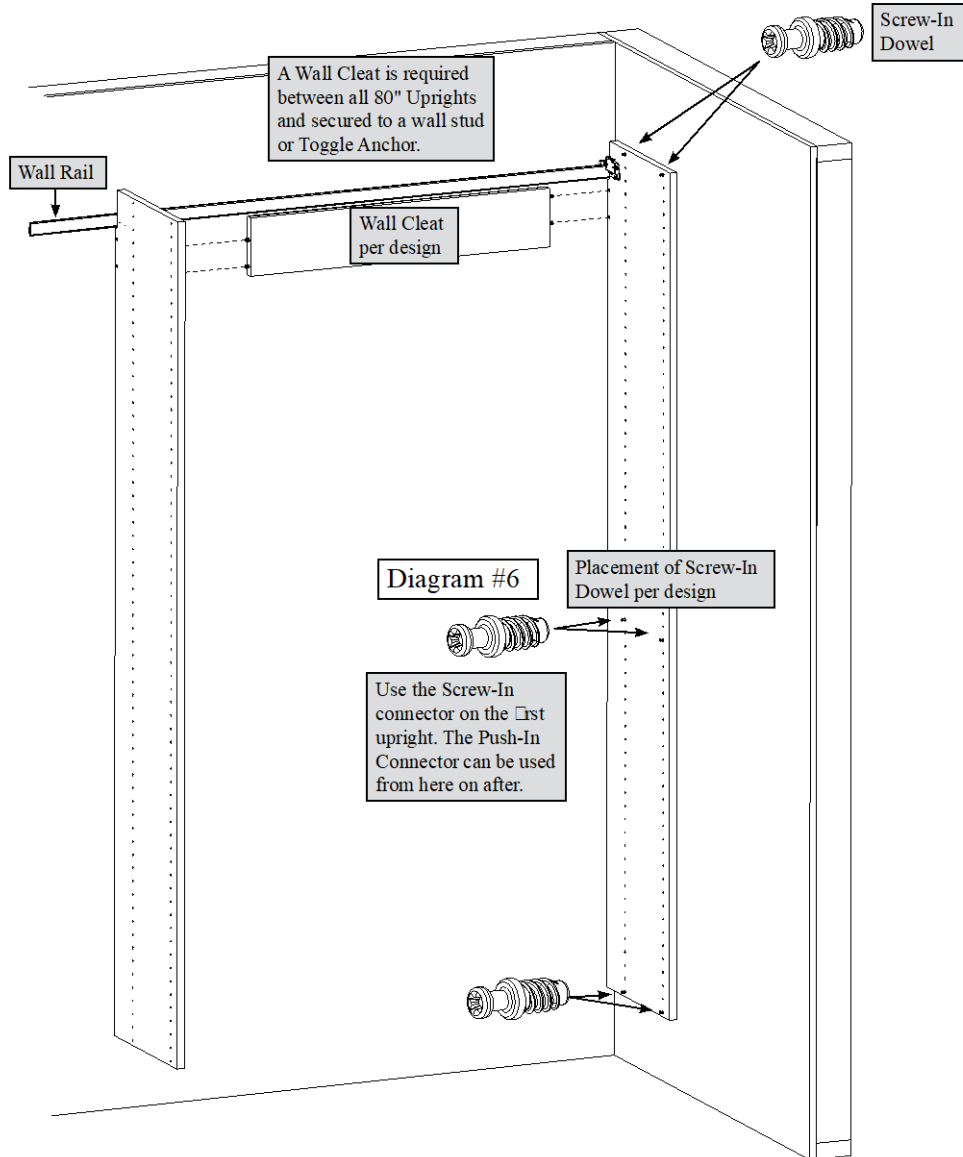

INSTALLATION

Hang Cabinet Installation

Hang the second Upright onto the Wall Rail. Wall Cleats come with pre-glue dowels in them. Fasten a Wall Cleat to the Uprights by pushing the wood dowels in the Wall Cleat into the Uprights

NOTE: A Wall Cleat is required between all 80" Uprights and secured to a wall stud or Toggle Anchor.

Turn four Screw-in Dowels into the top holes and bottom holes of the corner Upright. Turn additional Screw-In Dowels into the holes per Design in Diagram #6 for placement of the Fixed Shelves.