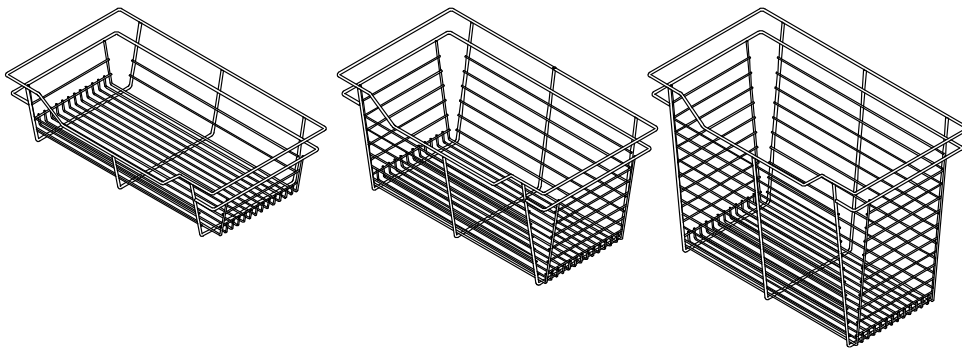

ACCESSORIES – BASKETS

Description	Dimensions	Finish	Pack Qty
6 in. x 18 in. Basket	6" x 18"	Chrome	1
11 in. x 18 in. Basket	11" x 18"	Chrome	1
17 in. x 18 in. Basket	17" x 18"	Chrome	1
6 in. x 24 in. Basket	6" x 24"	Chrome	1
11 in. x 24 in. Basket	11" x 24"	Chrome	1
17 in. x 24 in. Basket	17" x 24"	Chrome	1
6 in. x 30 in. Basket	6" x 30"	Chrome	1
11 in. x 30 in. Basket	11" x 30"	Chrome	1
17 in. x 30 in. Basket	17" x 30"	Chrome	1