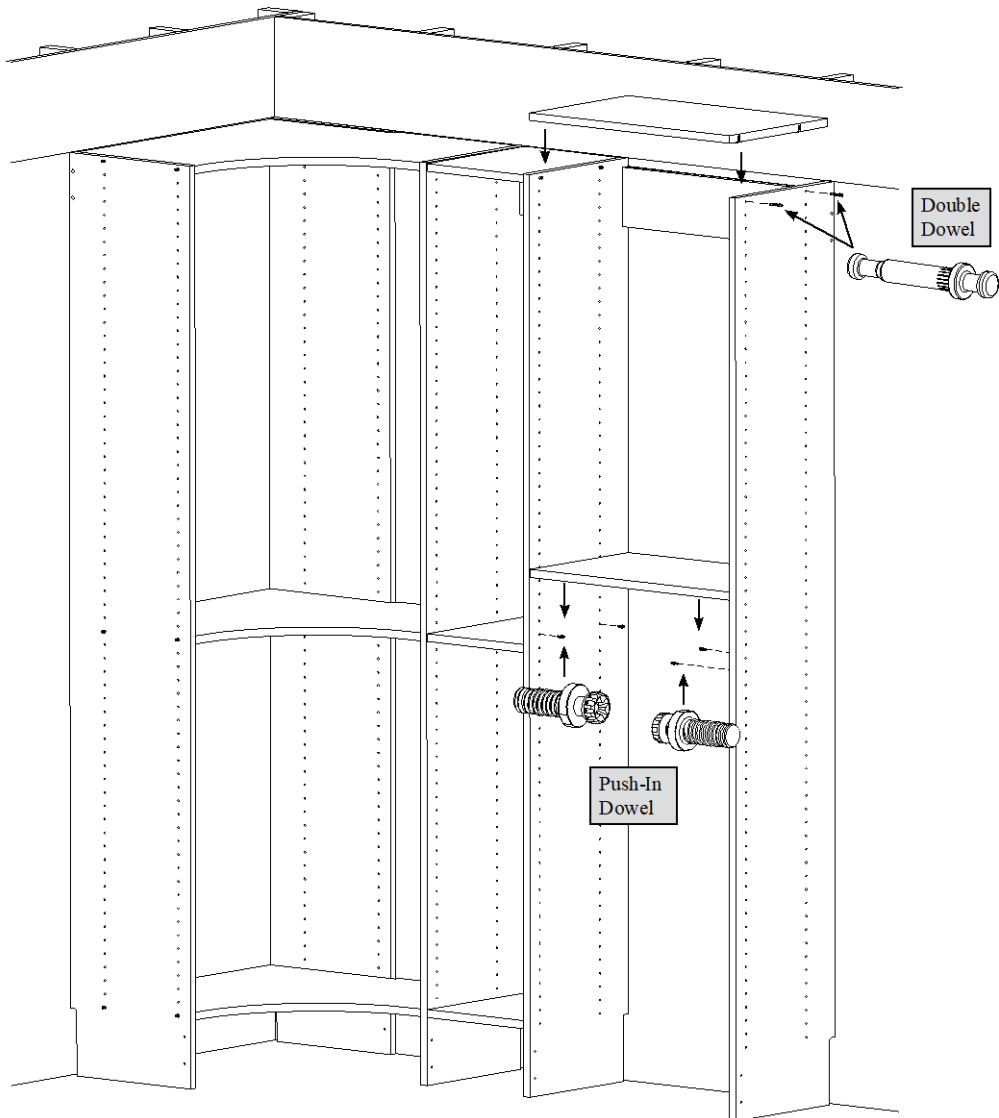

INSTALLATION

Floor Cabinet Installation

Insert two Double Dowels completely into the holes in the right Upright.

Insert four Push-In Dowels completely into the holes in the Uprights.

Fasten two Fixed Shelves to the Uprights. Tighten eight Connectors