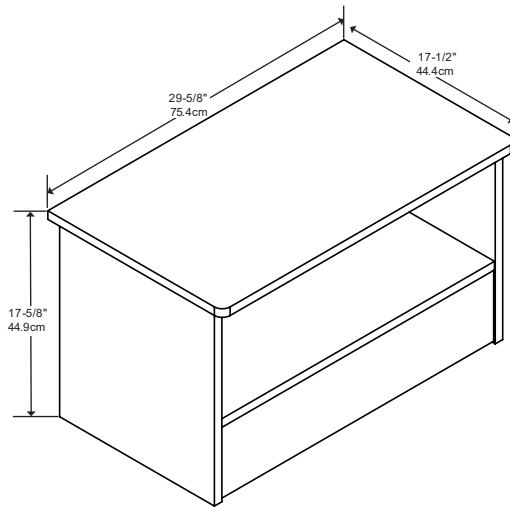

Bench

Description	Dimensions	Pack Qty	White Item #
Stand Alone Island	37.125" h. x 25.50" w. x 29.625" d.	1	430866
Bench	17.625" h. x 29.625" w. x 17.50" d.	1	430868

Description	Dimensions	Pack Qty	Slate Rift Item #	Spiced Mahogany Item #	Ashton Oak Item #	Modern Grey Item #	Made To Order
Stand Alone Island	37.125" h. x 25.50" w. x 29.625" d.	1	430865	432066	441675	442492	X
Bench	17.625" h. x 29.625" w. x 17.50" d.	1	430867	432068	441676	442493	X