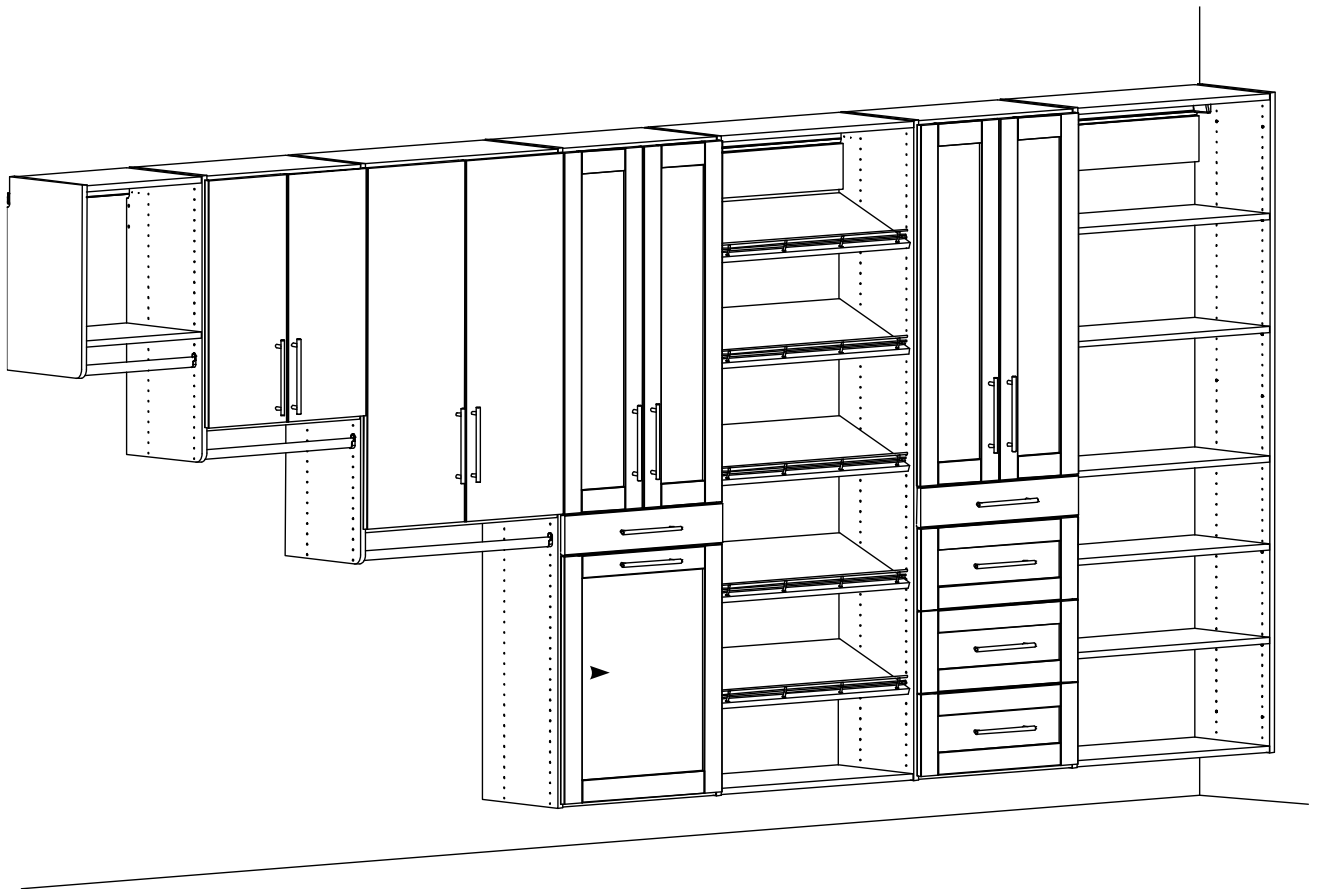

INSTALLATION

Hang Cabinet Installation