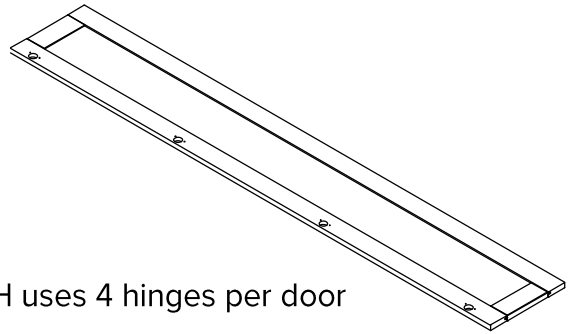

SHAKER DOORS

Shaker Door Assembly/Kits

- Fit 24" W or 30" W towers
- Door heights available- 30", 44", 53", 80"
- Kit includes pair of doors and hinges

30",44",53" H use 3 hinges per door

80" H uses 4 hinges per door

Description	Dimensions	Pack Qty	White Item #
24" x 22" Shaker Door Assembly	12.25" x 22.5" x .75"	2	435049
18" x 22" Shaker Door Assembly	18.5" x 22.5" x .75"	1	435046
30" x 22.5" Shaker Door Assembly	15.5" x 22.5" x .75"	2	437189
18" x 30" Shaker Door Assembly	18" x 30" x .75"	1	437161
24" x 30" Shaker Door Assembly	12.25" x 30.12" x .75"	1	432733
30" x 30" Shaker Door Assembly	15.25" x 30.12" x .75"	1	432737
18" x 44" Shaker Door Assembly	18" x 44" x .75"	1	437162
24" x 44" Shaker Door Assembly	14.12" x 43.87" x .75"	1	432578
18" x 53" Shaker Door Assembly	18" x 53" x .75"	1	437163
24" x 53" Shaker Door Assembly	12.25" x 52.75" x .75"	1	432582
30" x 44" Shaker Door Assembly	15.25" x 43.87" x .75"	1	432586
30" x 53" Shaker Door Assembly	15.25" x 52.75" x .75"	1	432590
18" x 80" Shaker Door Assembly	18" x 80" x .75"	1	437164
24" x 80" Shaker Door Assembly	12.25" x 79.25" x .75"	1	432595
30" x 80" Shaker Door Assembly	15.25" x 79.25" x .75"	1	432598
18" x 88" Shaker Door Assembly	18" x 88" x .75"	1	437165
24" x 88" Shaker Door Assembly	12.5" x 88" x .75"	2	437152
30" x 88" Shaker Door Assembly	15.25" x 88" x .75"	2	437155

Description	Dimensions	Pack Qty	Slate Rift Item #	Spiced Mahogany Item #	Ashton Oak Item #	Modern Grey Item #	Made to Order
24" x 22" Shaker Door Assembly	12.25" x 22.5" x .75"	2	435051	435050	441807	442624	X
18" x 22" Shaker Door Assembly	18.5" x 22.5" x .75"	1	435048	435047	441806	442623	X
30" x 22.5" Shaker Door Assembly	15.5" x 22.5" x .75"	2	437191	437193	441821	442638	X
18" x 30" Shaker Door Assembly	18" x 30" x .75"	1	437178	437179	441815	442632	X
24" x 30" Shaker Door Assembly	12.25" x 30.12" x .75"	2	432619	432849	441725	442542	X
30" x 30" Shaker Door Assembly	15.25" x 30.12" x .75"	2	432623	432853	441729	442546	X
18" x 44" Shaker Door Assembly	18" x 44" x .75"	1	437180	437181	441816	442633	X
24" x 44" Shaker Door Assembly	14.12" x 43.87" x .75"	2	432399	432808	441711	442528	X
18" x 53" Shaker Door Assembly	18" x 53" x .75"	1	437182	437183	441817	442634	X
24" x 53" Shaker Door Assembly	12.25" x 52.75" x .75"	2	432401	432812	441713	442530	X
30" x 44" Shaker Door Assembly	15.25" x 43.87" x .75"	2	432403	432816	441715	442532	X
30" x 53" Shaker Door Assembly	15.25" x 52.75" x .75"	2	432405	432820	441717	442534	X
18" x 80" Shaker Door Assembly	18" x 80" x .75"	1	437184	437185	441818	442635	X
24" x 80" Shaker Door Assembly	12.25" x 79.25" x .75"	2	430864	432825	441719	442536	X
30" x 80" Shaker Door Assembly	15.25" x 79.25" x .75"	2	432409	432828	441721	442538	X
18" x 88" Shaker Door Assembly	18" x 88" x .75"	1	437186	437187	441819	442636	X
24" x 88" Shaker Door Assembly	12.5" x 88" x .75"	2	437153	437154	441808	442625	X
30" x 88" Shaker Door Assembly	15.25" x 88" x .75"	2	437166	437167	441809	442626	X