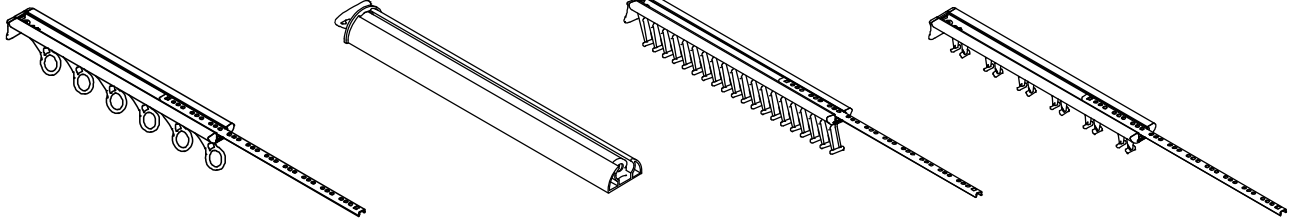

ACCESSORIES

Sliding Scarf Rack

Valet Rod

Sliding Tie Rack

Sliding Belt Rack

Description	Finish	Pack Qty	Item #
Sliding Scarf Rack	Polished Chrome	1	432923
Sliding Scarf Rack	Matte Aluminum	1	432924
Sliding Scarf Rack	Matte Black	1	437248
Valet Rod	White	1	432914
Valet Rod	Polished Chrome	1	432915
Valet Rod	Matte Aluminum	1	432916
Valet Rod	Matte Black	1	437245
Sliding Tie Rack	White	1	432917
Sliding Tie Rack	Polished Chrome	1	432918
Sliding Tie Rack	Matte Aluminum	1	432919
Sliding Tie Rack	Matte Black	1	437246
Sliding Belt Rack	White	1	432920
Sliding Belt Rack	Polished Chrome	1	432921
Sliding Belt Rack	Matte Aluminum	1	432922
Sliding Belt Rack	Matte Black	1	437247