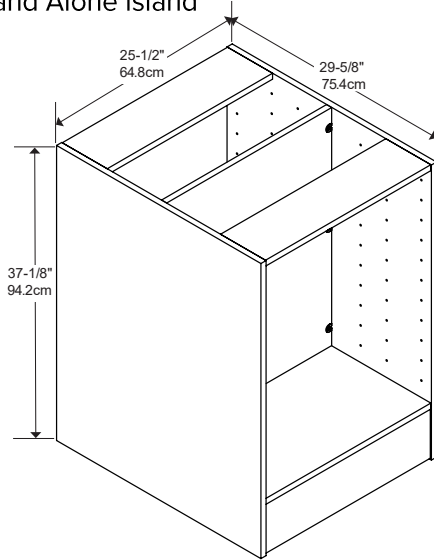

Stand Alone Island