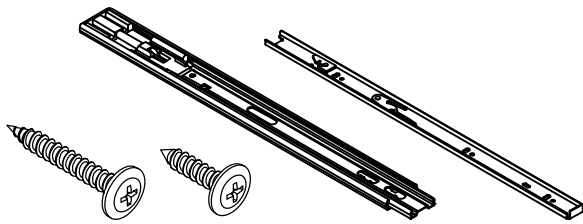

HARDWARE

Hutch Drawer Extension Rail Kit