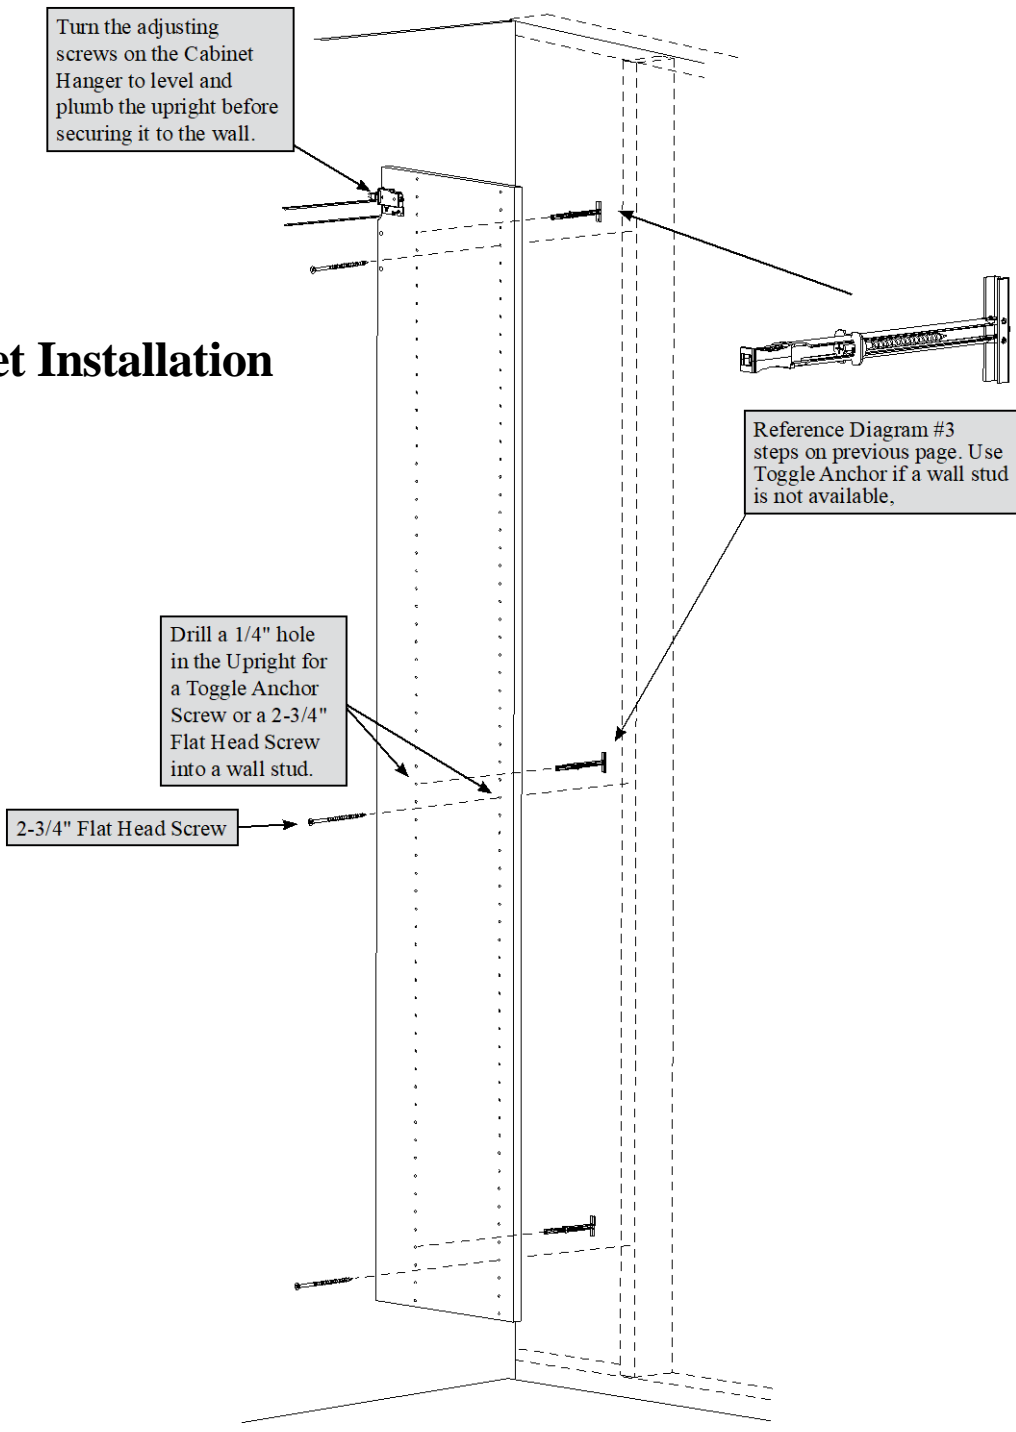

INSTALLATION

Hang Cabinet Installation

Turn the adjusting screws on the Cabinet Hanger to level and plumb the upright before securing it to the wall.

Drill a 1/4" hole in the Upright for a Toggle Anchor Screw or a 2-3/4" Flat Head Screw into a wall stud.

2-3/4" Flat Head Screw

Reference Diagram #3 steps on previous page. Use Toggle Anchor if a wall stud is not available.