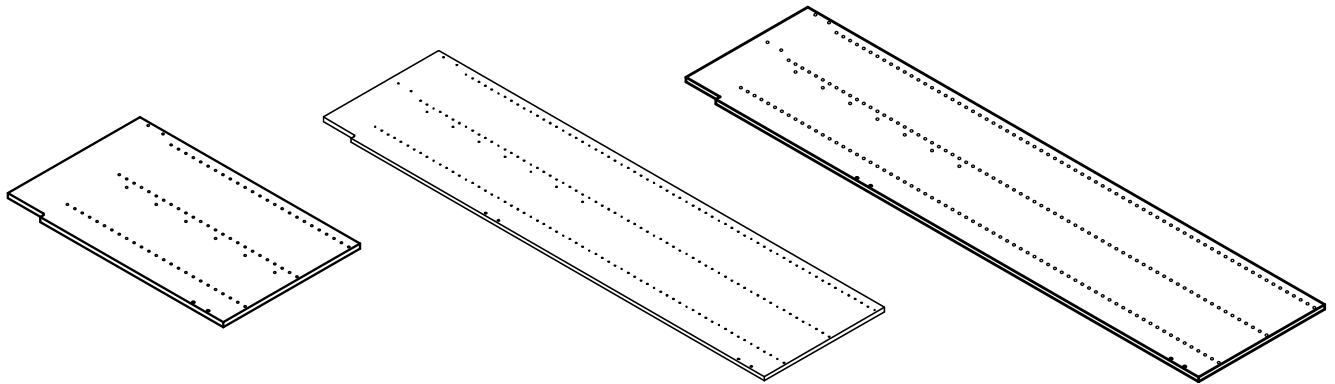

- All Uprights available in Left Stop Drilled, Center Thru Drilled, and Right Stop Drilled

FLOOR STANDING UPRIGHT PANELS 23 1/4" D

FLOOR STANDING UPRIGHTS

36" Upright

- UP36X24-L
- UP36X24-C
- UP36X24-R

87" Upright

- UP87X24-L
- UP87X24-C
- UP87X24-R

96" Upright

- UP96X24-L
- UP96X24-C
- UP96X24-R

Description	Part ID	Dimensions	Pack Qty	White Item #	Made to Order
36" Left End	UP36X24-L	37.5" x 23.5" x .75"	1	432539	
87" Left End	UP87X24-L	86.5" x 23.5" x .75"	1	432540	
96" Left End	UP96X24-L	96" x 23.5" x .75"	1	436604	X
36" Center Upright	UP36X24-C	37.5" x 23.5" x .75"	1	432541	
87" Center Upright	UP87X24-C	86.5" x 23.5" x .75"	1	432542	
96" Center Upright	UP96X24-C	96" x 23.5" x .75"	1	436603	X
36" Right End	UP36X24-R	37.5" x 23.5" x .75"	1	432543	
87" Right End	UP87X24-R	86.5" x 23.5" x .75"	1	432544	
96" Right End	UP96X24-R	96" x 23.5" x .75"	1	436605	X