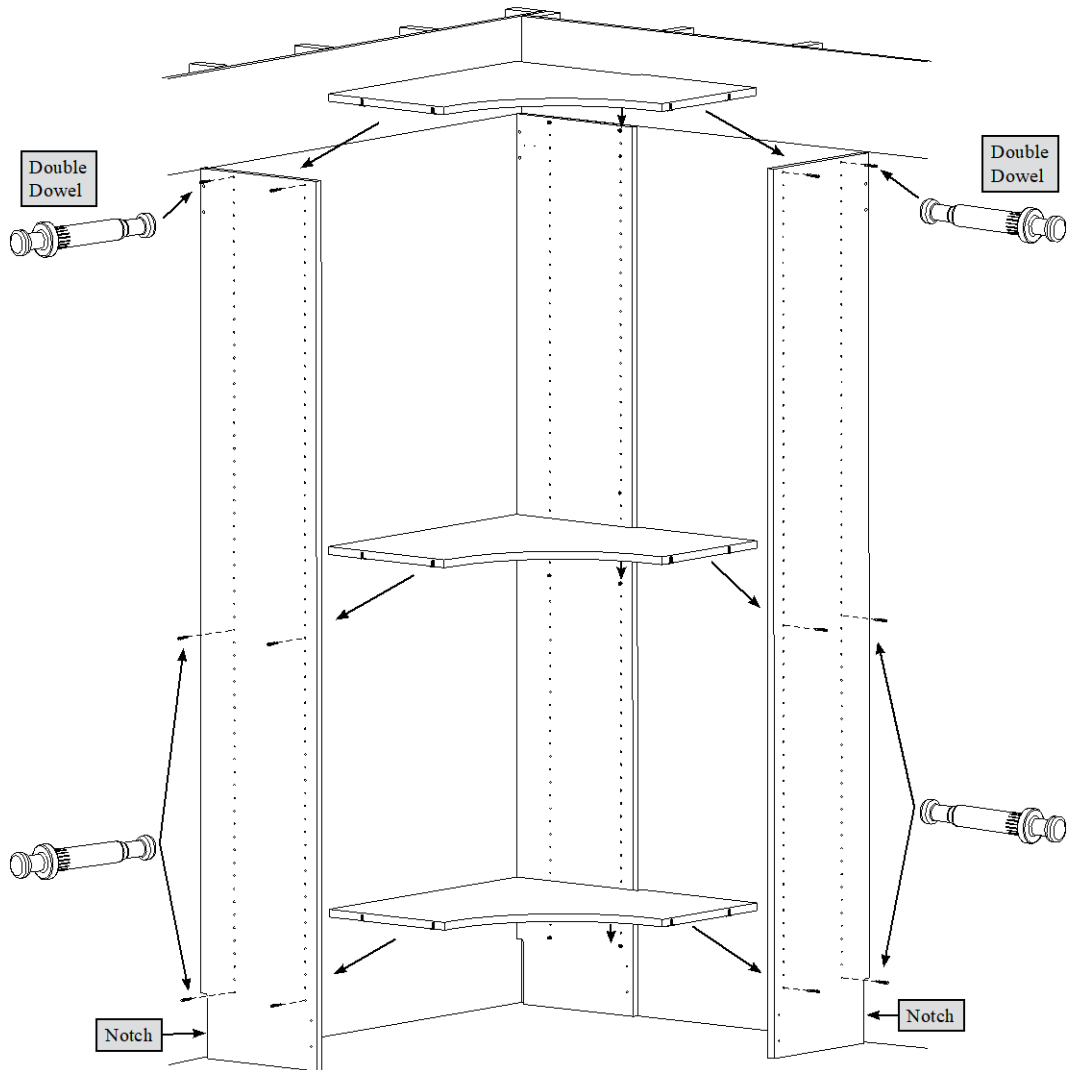

Diagram #3

The Toggle Anchor requires 1/2" hole in the drywall. Push the Toggle Anchor into the hole, slide the Sleeve to the drywall and break off the Tabs of the Toggle Anchor.

INSTALLATION

Floor Cabinet Installation