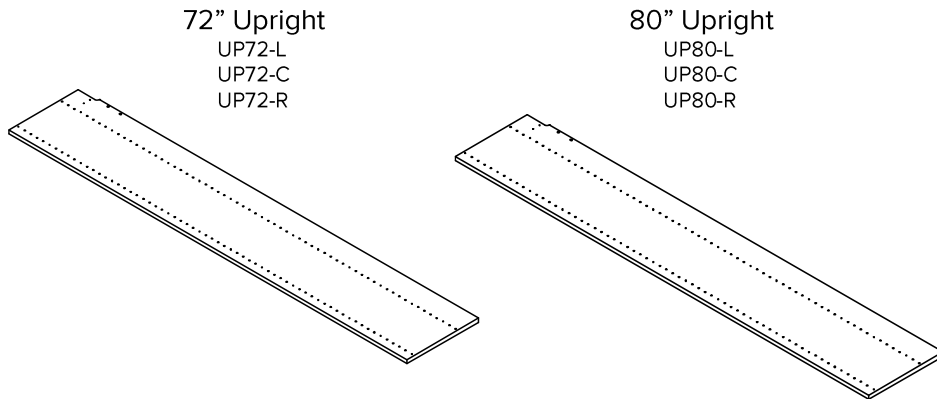

HANGING UPRIGHT PANELS 14 1/2" D (CONTINUED)

HANGING UPRIGHTS

Description	Part ID	Dimensions	Pack Qty	White Item #
72" Left End Upright	UP72-L	72" x 14.5" x .75"	1	435032
80" Left End Upright	UP80-L	80.25" x 14.5" x .75"	1	432135
72" Upright Center	UP72-C	72" x 14.5" x .75"	1	435029
80" Upright Center	UP80-C	80.25" x 14.5" x .75"	1	432518
72" Right End Upright	UP72-R	72" x 14.5" x .75"	1	435035
80" Right End Upright	UP80-R	80.25" x 14.5" x .75"	1	432524

Description	Part ID	Dimensions	Pack Qty	Slate Rift Item #	Spiced Mahogany Item #	Ashton Oak Item #	Modern Grey Item #	Made to Order
72" Left End Upright	UP72-L	72" x 14.5" x .75"	1	435034	435033	441753	442570	X
80" Left End Upright	UP80-L	80.25" x 14.5" x .75"	1	430792	432742	441616	442429	X
72" Upright Center	UP72-C	72" x 14.5" x .75"	1	435031	435030	441752	442569	X
80" Upright Center	UP80-C	80.25" x 14.5" x .75"	1	430799	432748	441622	442439	X
72" Right End Upright	UP72-R	72" x 14.5" x .75"	1	435037	435036	441754	442571	X
80" Right End Upright	UP80-R	80.25" x 14.5" x .75"	1	430806	432754	441628	442445	X

- All Uprights available in Left Stop Drilled, Center Thru Drilled, and Right Stop Drilled