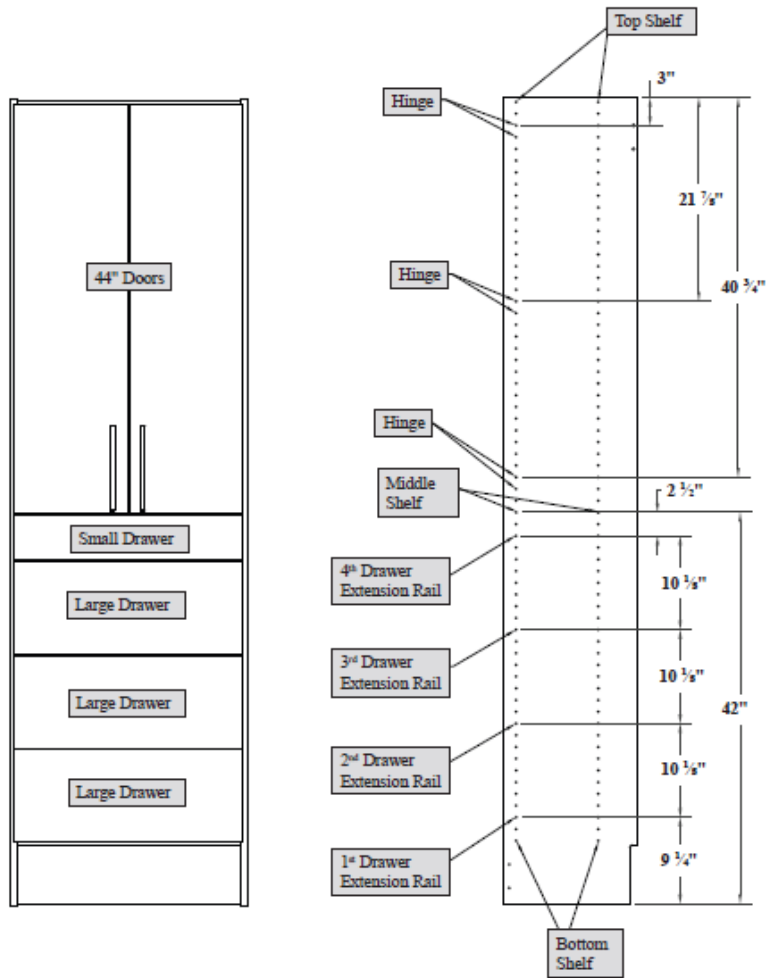

INSTALLATION

Floor Cabinet Hardware Preparation