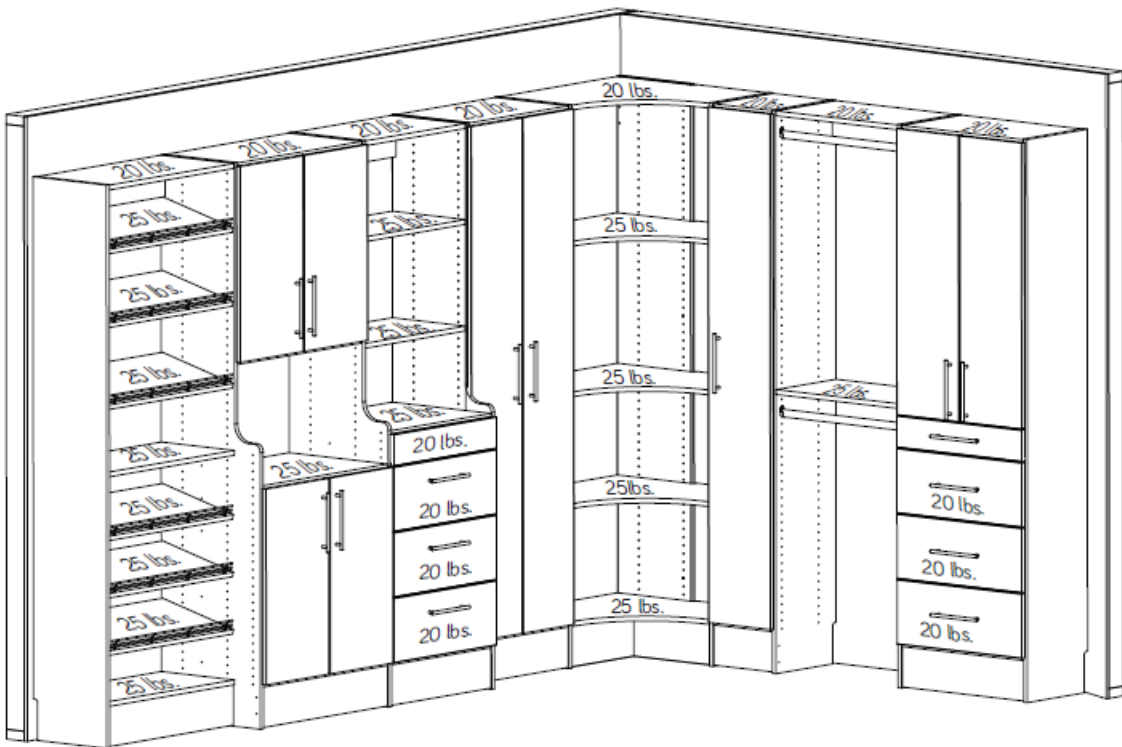

PRODUCT PERFORMANCE

FLOOR CABINET LOAD SPECIFICATIONS