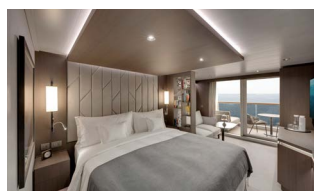

**SPACIOUS HOMES
AT SEA**