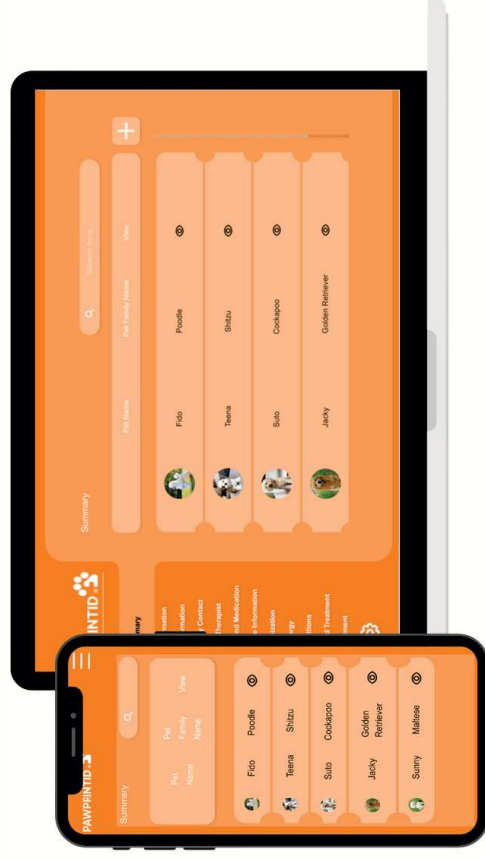

In the event your pet needs emergency care, the doctors treating them will need all of their medical information. With PawprintID®, you'll never have to worry about misplaced paperwork again. Say goodbye to paper records and hello to a secure, cloud based platform and mobile app that works wherever you are - anywhere in the world.

- For organizations and employers with workers who have pets
- Programs that support the pet population
- Enhance pet health and wellness offering bundled with pet insurance
- Shared & gig economy benefits
- For organizations looking to enhance membership benefits
- Animal welfare organizations
- Pet subscription membership programs
- Pet adventure & events planning organizations