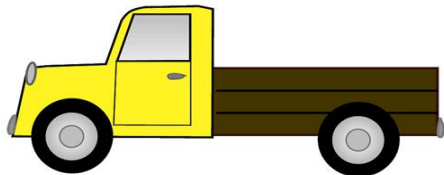

1/2 pickup truck load

\$65 - \$110

1 - 2 medium to large size items not exceeding 200 pounds. Example: Loveseat, a couple end tables.

Full pickup truck load

\$85 - \$150

1 - 4 medium to large items not exceeding 350 pounds. Example: bike frames, old plastic pots, 2 old lawn chairs, small pile of wood scrap and plastic tubing.

2 full truck loads

\$185 - \$235

5 - 7 medium to large items not exceeding 550 pounds. Example: 6ft wood work bench, 3 sets of auto seats, 2 rolls old chain link fence, 3 heavy duty wood pallets

7 full pickup trucks equals one Top  
Tier truck/trailer