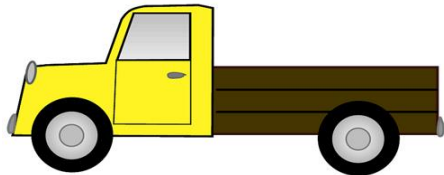

1/2 pickup truck load

\$65 - \$110

1 - 2 medium to large size items not exceeding 200 pounds. Example: Loveseat, a couple end tables.

Full pickup truck load

\$85 - \$150

1 - 4 medium to large items not exceeding 350 pounds. Example: bike frames, old plastic pots, 2 old lawn chairs, small pile of wood scrap and plastic tubing.

2 full truck loads

\$185 - \$235

5 - 7 medium to large items not exceeding 550 pounds. Example: 6ft wood work bench, 3 sets of auto seats, 2 rolls old chain link fence, 3 heavy duty wood pallets

7 full pickup trucks equals one Top  
Tier truck/trailer