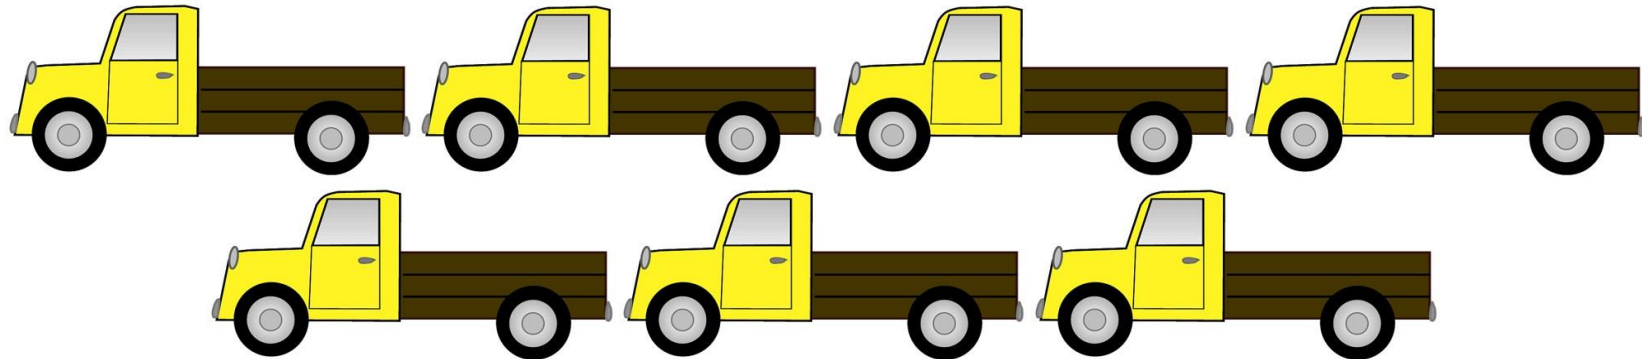

1/2 pickup truck load

\$65 - \$110

1 - 2 medium to large size items not exceeding 200 pounds. Example: Loveseat, a couple end tables.

Full pickup truck load

\$85 - \$150

1 - 4 medium to large items not exceeding 350 pounds. Example: bike frames, old plastic pots, 2 old lawn chairs, small pile of wood scrap and plastic tubing.

2 full truck loads

\$185 - \$235

5 - 7 medium to large items not exceeding 550 pounds. Example: 6ft wood work bench, 3 sets of auto seats, 2 rolls old chain link fence, 3 heavy duty wood pallets

7 full pickup trucks equals one Top  
Tier truck/trailer