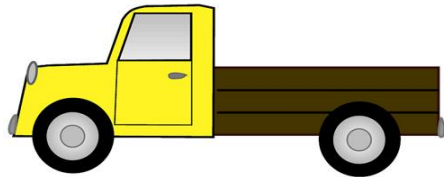

1/2 pickup truck load

\$65 - \$110

1 - 2 medium to large size items not exceeding 200 pounds. Example: Loveseat, a couple end tables.

Full pickup truck load

\$85 - \$150

1 - 4 medium to large items not exceeding 350 pounds. Example: bike frames, old plastic pots, 2 old lawn chairs, small pile of wood scrap and plastic tubing.

2 full truck loads

\$185 - \$235

5 - 7 medium to large items not exceeding 550 pounds. Example: 6ft wood work bench, 3 sets of auto seats, 2 rolls old chain link fence, 3 heavy duty wood pallets

7 full pickup trucks equals one Top  
Tier truck/trailer