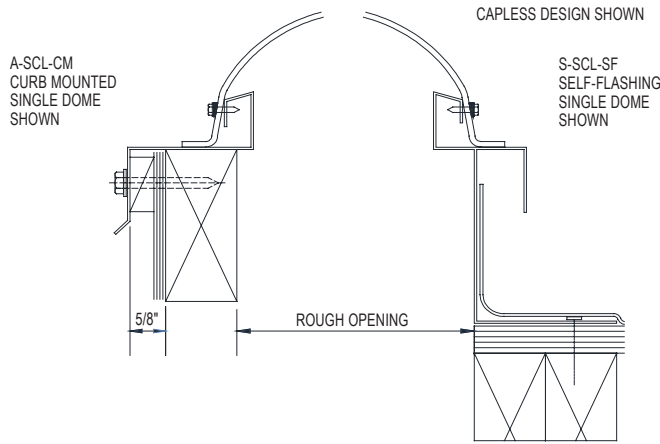

SkyArc Skylight

Curb Mounted or Self-flashing

Acrilight Solar's innovative galvanized steel or aluminum curb mounted or self-flashing skylight features the Acrilight SkyArc dome design which provides more light gathering surface area for superior light distribution combined with SkyTough glazing for exceptional impact strength. For commercial and industrial applications.

MODEL S (Steel) or A (Aluminum) -SCL-CM (or SF) SQUARE

MODEL	ROUGH OPENING
4646	46 1/4" x 46 1/4"
4848	48" x 48"
6060	60" x 60"

MODEL S (Steel) or A (Aluminum) -SCL-CM (or SF) RECTANGULAR

MODEL	ROUGH OPENING
4896	48" x 96"
6072	60" x 72"

MODEL S (Steel) or A (Aluminum) -L3-CM (or SF) SQUARE

MODEL	ROUGH OPENING	MODEL	ROUGH OPENING
1414	14 1/4" x 14 1/4"	4848 *	48" x 48"
1919	19" x 19"	5555	55" x 55"
2222	22 1/4" x 22 1/4"	7070	70 1/4" x 70 1/4"
3030	30 1/4" x 30 1/4"	7575	75" x 75"
3737	37" x 37"	8484	84" x 84"
4242	42" x 42"	9292	92 1/2" x 92 1/2"
4646 *	46 1/4" x 46 1/4"		

MODEL S (Steel) or A (Aluminum) -L3-CM (or SF) RECTANGULAR

MODEL	ROUGH OPENING	MODEL	ROUGH OPENING
1422	14 1/4" x 22 1/4"	3496	34" x 96"
1446	14 1/4" x 46 1/4"	3746	37" x 46 1/4"
2230	22 1/4" x 30 1/4"	3775	37" x 75"
2237	22 1/4" x 37"	3859	38" x 59"
2246	22 1/4" x 46 1/4"	4669	46 1/4" x 69 1/2"
2272	22 1/4" x 72"	4689	46 1/4" x 89 1/2"
2296	22 1/4" x 96"	4896 *	48" x 96"
3037	30 1/4" x 37"	5460	54" x 60"
3046	30 1/4" x 46 1/4"	6072 *	60" x 72"
3069	30 1/4" x 69 1/2"	6096	60" x 96"
3096	30 1/4" x 96"		