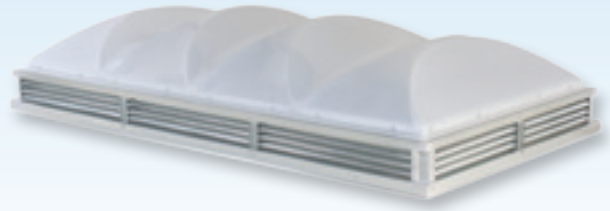

SkyArc Skylight

Curb Mounted or Self-flashing

Acrilight Solar's innovative galvanized steel or aluminum curb mounted or self-flashing skylight features the Acrilight SkyArc dome design which provides more light gathering surface area for superior light distribution combined with SkyTough glazing for exceptional impact strength. For commercial and industrial applications.

MODEL S (Steel) or A (Aluminum) -SCL-CM (or SF) SQUARE

MODEL	ROUGH OPENING
4646	46 1/4" x 46 1/4"
4848	48" x 48"
6060	60" x 60"

MODEL S (Steel) or A (Aluminum) -SCL-CM (or SF) RECTANGULAR

MODEL	ROUGH OPENING
4896	48" x 96"
6072	60" x 72"

SkyArc Design Options

- Capless dome shown on above details
- Capped dome required in colder climate zones
- Prismatic or Smooth non-prismatic domes
- Meets UL 972 Impact Test
- 20% more light gathering surface area

Model No. Example: 4896 A-SCL-CM-ST-MF
4896 Aluminum frame Capless-Skylight-Curb Mount-Sky-Tough-Mill Finish.

Louvered Skylight

Curb Mounted or Self-flashing

Acrilight Solar's galvanized steel or aluminum louvered skylight features rain-resistant louver blades for ventilation. Available as a curb mounted or self-flashing unit with a standard dome or SkyArc with SkyTough glazing (see matrix for SkyArc sizes available) which provides superior light and exceptional impact strength.