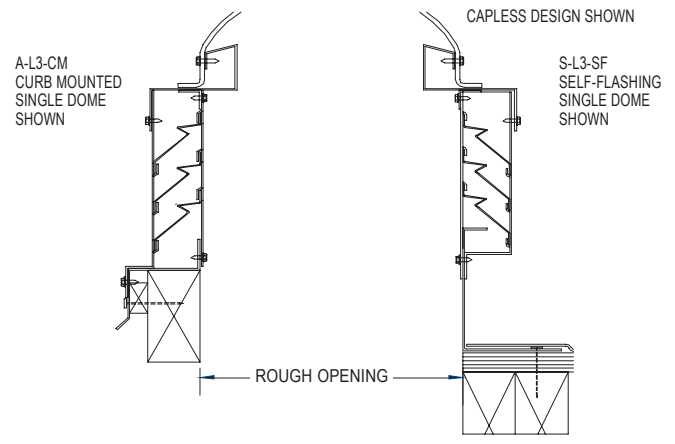

MODEL S (Steel) or A (Aluminum) -SCL-CM (or SF) SQUARE

MODEL	ROUGH OPENING
4646	46 1/4" x 46 1/4"
4848	48" x 48"
6060	60" x 60"

MODEL S (Steel) or A (Aluminum) -SCL-CM (or SF) RECTANGULAR

MODEL	ROUGH OPENING
4896	48" x 96"
6072	60" x 72"

SkyArc Design Options

- Capless dome shown on above details
- Capped dome required in colder climate zones
- Prismatic or Smooth non-prismatic domes
- Meets UL 972 Impact Test
- 20% more light gathering surface area

MODEL S (Steel) or A (Aluminum) -L3-CM (or SF) SQUARE

MODEL	ROUGH OPENING	MODEL	ROUGH OPENING
1414	14 1/4" x 14 1/4"	4848 *	48" x 48"
1919	19" x 19"	5555	55" x 55"
2222	22 1/4" x 22 1/4"	7070	70 1/4" x 70 1/4"
3030	30 1/4" x 30 1/4"	7575	75" x 75"
3737	37" x 37"	8484	84" x 84"
4242	42" x 42"	9292	92 1/2" x 92 1/2"
4646 *	46 1/4" x 46 1/4"		

MODEL S (Steel) or A (Aluminum) -L3-CM (or SF) RECTANGULAR

MODEL	ROUGH OPENING	MODEL	ROUGH OPENING
1422	14 1/4" x 22 1/4"	3496	34" x 96"
1446	14 1/4" x 46 1/4"	3746	37" x 46 1/4"
2230	22 1/4" x 30 1/4"	3775	37" x 75"
2237	22 1/4" x 37"	3859	38" x 59"
2246	22 1/4" x 46 1/4"	4669	46 1/4" x 69 1/2"
2272	22 1/4" x 72"	4689	46 1/4" x 89 1/2"
2296	22 1/4" x 96"	4896 *	48" x 96"
3037	30 1/4" x 37"	5460	54" x 60"
3046	30 1/4" x 46 1/4"	6072 *	60" x 72"
3069	30 1/4" x 69 1/2"	6096	60" x 96"
3096	30 1/4" x 96"		