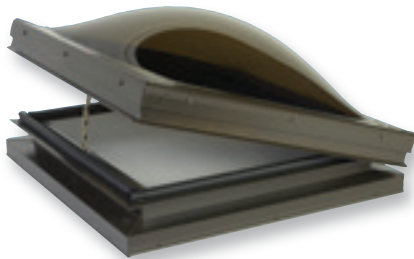

Standard Dome Skylight

Curb Mounted or Self-flashing

Acralight Solar's aluminum curb mounted or self-flashing skylight provides unsurpassed quality and performance for residential, commercial and industrial applications. Glazing options include clear, white, grey or bronze acrylic, white SkyTough UL 972 Listed glazing or impact modified prismatic acrylic.

Operable Dome Skylight

Curb Mounted or Self-flashing

Acralight Solar's operable skylight available as a curb mounted or self-flashing unit provides all of the features of a standard fixed skylight with a lifting mechanism that opens the dome portion for ventilation and a standard insect screen. Available in manual and electric operation for residential, commercial and industrial applications.

Glass Skylight

Curb Mounted or Self-flashing

Acralight Solar's flat glass Skylight is available as a fixed or operable unit, curb mounted or self-flashing options available. The quality framing system is designed to be glazed with all types of glass including energy efficient glazing options. For residential, commercial and industrial applications.