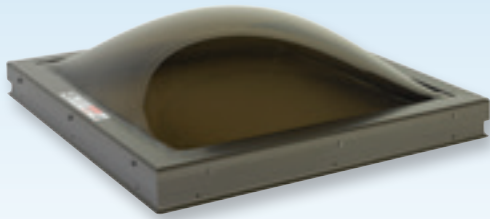

Standard Dome Skylight

Curb Mounted or Self-flashing

Acralight Solar's aluminum curb mounted or self-flashing skylight provides unsurpassed quality and performance for residential, commercial and industrial applications. Glazing options include clear, white, grey or bronze acrylic, white SkyTough UL 972 Listed glazing or impact modified prismatic acrylic.

Operable Dome Skylight

Curb Mounted or Self-flashing

Acralight Solar's operable skylight available as a curb mounted or self-flashing unit provides all of the features of a standard fixed skylight with a lifting mechanism that opens the dome portion for ventilation and a standard insect screen. Available in manual and electric operation for residential, commercial and industrial applications.

Glass Skylight

Curb Mounted or Self-flashing

Acralight Solar's flat glass Skylight is available as a fixed or operable unit, curb mounted or self-flashing options available. The quality framing system is designed to be glazed with all types of glass including energy efficient glazing options. For residential, commercial and industrial applications.