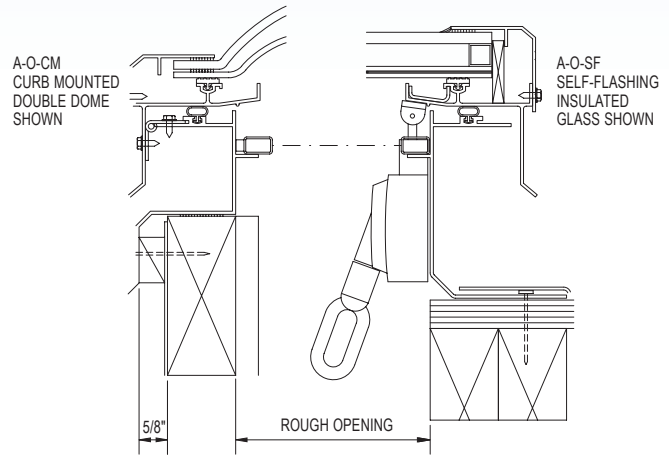

Operable Dome Skylight

Curb Mounted or Self-flashing

Acralight Solar's operable skylight available as a curb mounted or self-flashing unit provides all of the features of a standard fixed skylight with a lifting mechanism that opens the dome portion for ventilation and a standard insect screen. Available in manual and electric operation for residential, commercial and industrial applications.

Fixed: MODEL A-S-CM (or SF) – Operable: MODEL A-OP-CM (or SF)

MODEL	ROUGH OPENING	MODEL	ROUGH OPENING
1414	14 1/4" x 14 1/4"	4848 *	48" x 48"
1919	19" x 19"	5555	55" x 55"
2222	22 1/4" x 22 1/4"	7070	70 1/4" x 70 1/4"
3030	30 1/4" x 30 1/4"	7575	75" x 75"
3737	37" x 37"	8484	84" x 84"
4242	42" x 42"	9292	92 1/2" x 92 1/2"
4646	46 1/4" x 46 1/4"		