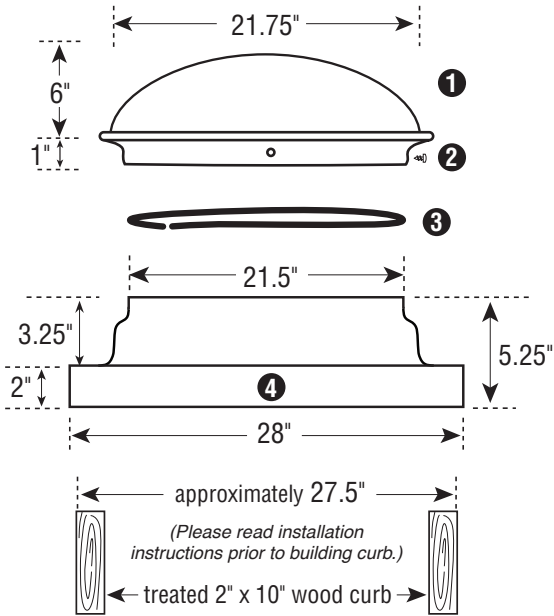

TUBULAR SKYLIGHT COMPONENTS:

1. Clear UV Protected, 100% High Impact Modified Acrylic Dome
2. (4) Phillips Head Stainless Steel 1/4" Sheet Metal Screws
3. Black Nylon Horse Hair Gasket (self-adhesive)
4. Commercial Pure Grade, 1100 Series Aluminum Flashing
5. Heavy Duty Foil Tape
6. Light Pipe, (2) 24" Sections per Kit
7. White Nylon Horse Hair Gasket (self-adhesive)
8. (6) Tek Screws
9. (3) Black Speed Nuts
10. (3) 1 1/2" Phillips Head Screws
11. White Powder Coated Aluminum Trim Ring/Ceiling Ring
12. High Impact Acrylic Diffuser