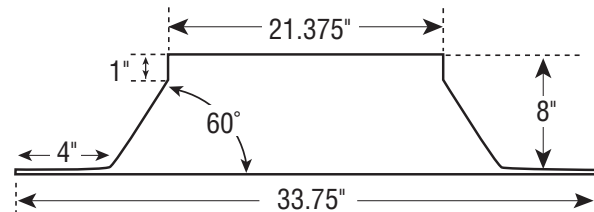

21" FLAT ROOF FLASHING