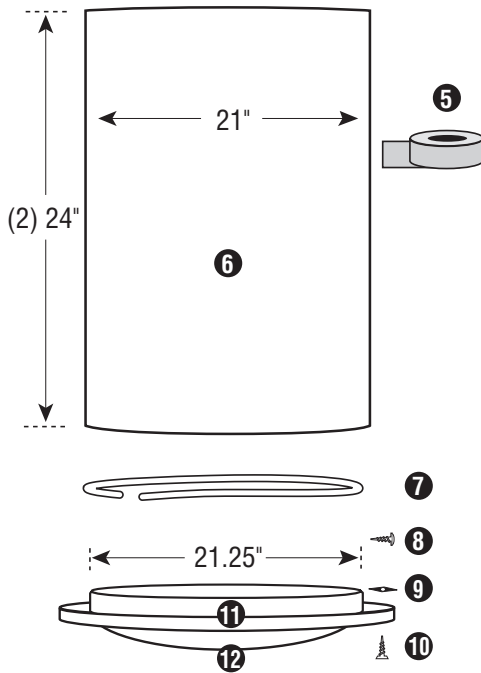

LIGHT OUTPUT:	Illuminates up to 700 sf Equivalent of up to 1,450 watts
FLASHING TYPES:	Flat Roof Flashing Curb Mount Flashing
LIGHT FIXTURES:	Transition Box for Drop Ceilings Warehouse Trim Ring Standard Ceiling Trim Ring
AVAILABLE ACCESSORIES:	Electric Light Kit Dimmer Kit Additional Light Pipe Angle Adapter

COVERAGE AREA - up to 700 sq. ft.
WATTAGE OUTPUT EQUIVALENT - up to 1,450 watts
MAXIMUM TUBE LIGHT LENGTH - 20 feet

21" FLAT ROOF FLASHING

WAREHOUSE TRIM RING

for suspended installations
in open ceilings