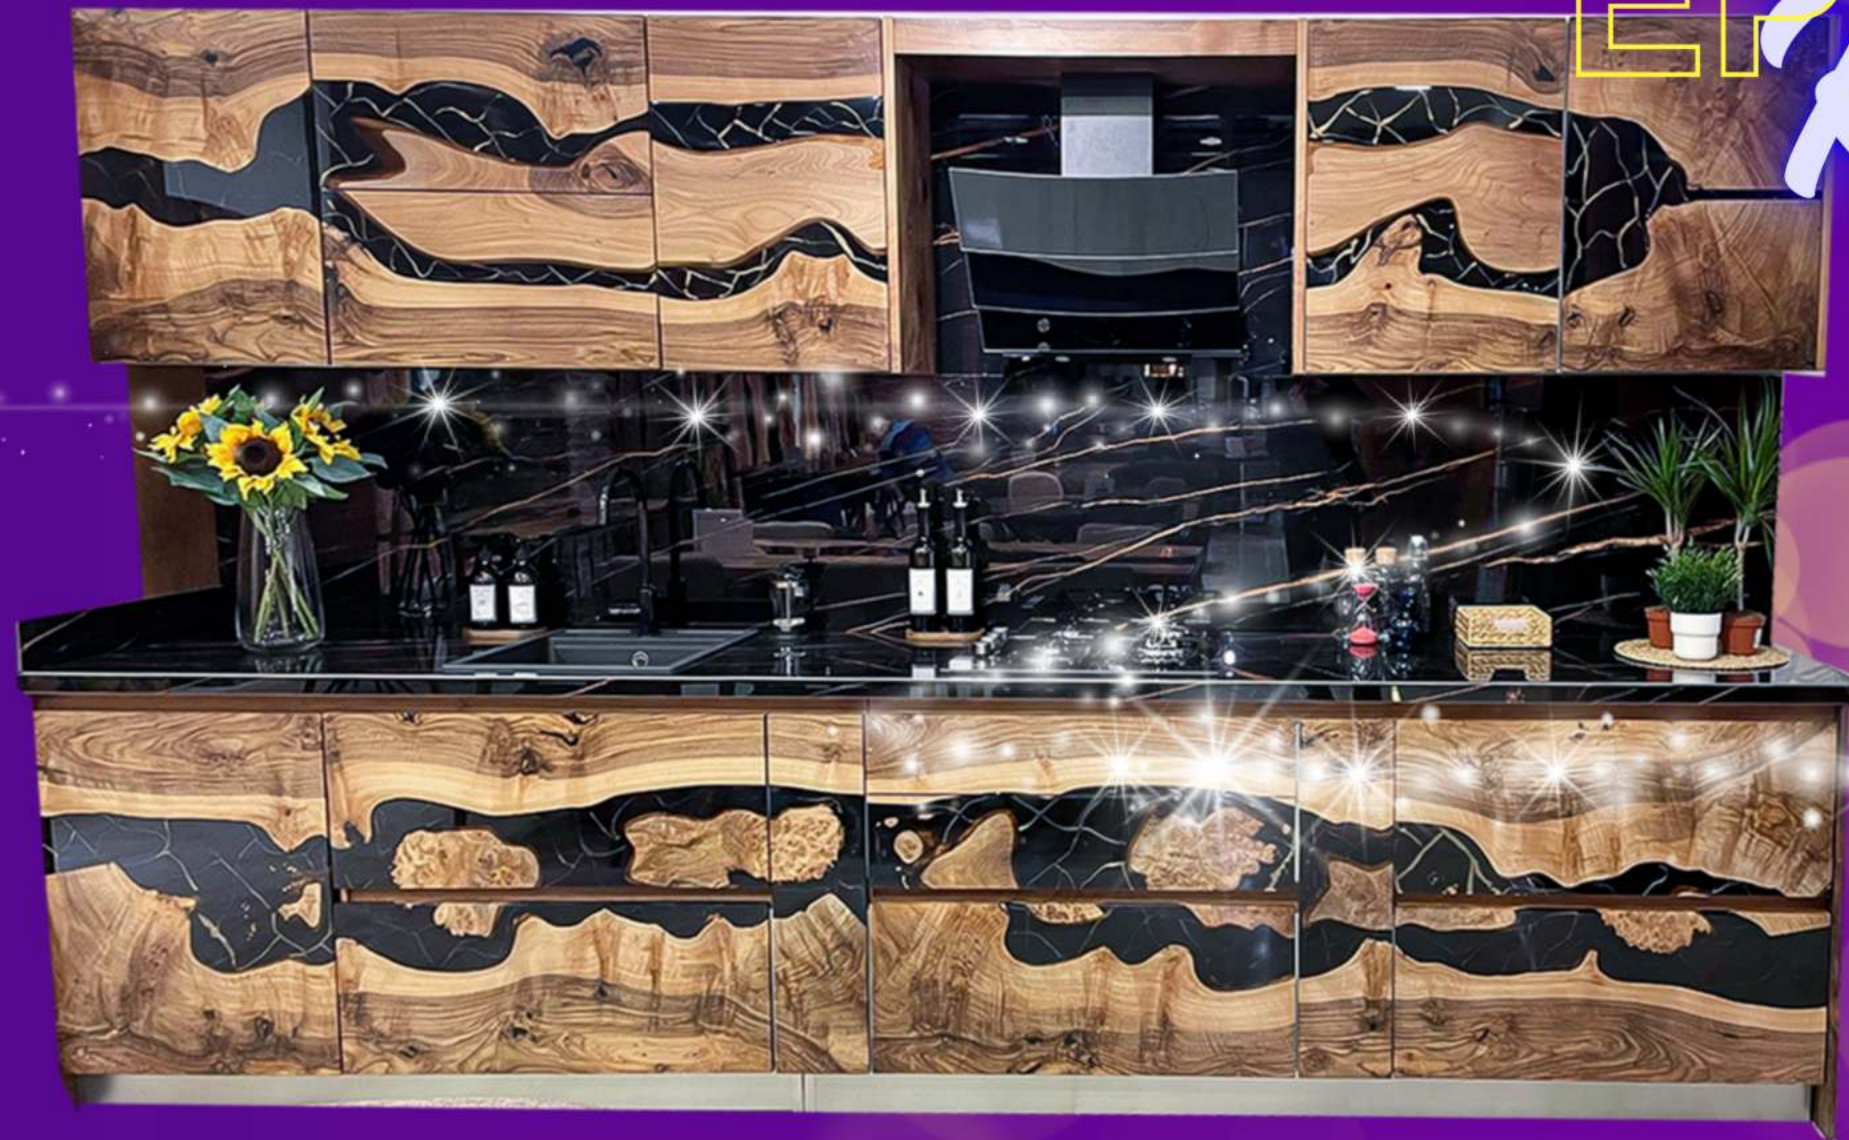

EPOXY RESIN

Kitchen Unit

Kitchen Top 2499/- Per Sqft

Size	Coat Type	Cast Type	Sea Shore	Swaroski Stone
72" X 36"	Rs. 51588. 00	Rs. 140355. 00	Rs. 86811. 00	Rs. 86811. 00
96" X 48"	Rs. 63266. 00	Rs. 185014. 00	Rs. 110238. 00	Rs. 110238. 00
120" X 60"	Rs. 74980. 00	Rs. 229672. 00	Rs. 133655. 00	Rs. 133655. 00

This above rates are only for the doors and the fixings, Which excludes Cabinet Boxes and Kitchen Top

- ☒ Glossy Finish
- ☐ Matte Finish
- ☒ Flood Coat Finish
- ☐ Spray Coat Finish