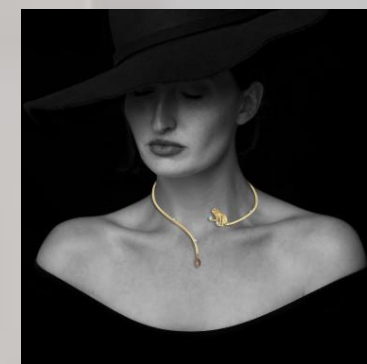

WOMEN NECKLECE 14 KARAT

ITEM NAME :- The Diamond Silver Monkey Neck...

ITEM CODE :- 96630022143

DETAILS OF WOMEN NECKLECE IN 14 KARAT

GOLD DETAIL OF WOMEN NECKLECE

KARAT	14 KARAT
WEIGHT	30.49 GRAM
COLOR	YELLOW , WHITE ,ROSE

DIAMOND DETAILS OF WOMEN NECKLECE

CLARITY	VS
CARAT	0.26 CARAT
COLOUR	G , H

PRICE OF WOMEN NECKLECE IN DIFFERENT CURRENCY (INCLUDE WITH ALL TAXES AND COURIER CHARGES)

PRICE IN EURO		PRICE IN DOLLAR		PRICE IN DIHRAM		PRICE IN RUPIES	
PRICE	1925.18	PRICE	2113.00	PRICE	7875.72	PRICE	173265.78
DISCOUNT	350.03	DISCOUNT	384.18	DISCOUNT	1431.95	DISCOUNT	31502.87
TOTAL PRICE	1575.14	TOTAL PRICE	1728.82	TOTAL PRICE	6443.77	TOTAL PRICE	141762.91