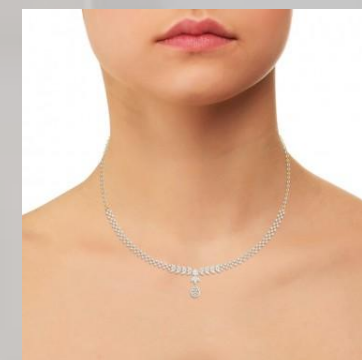

WOMEN NECKLECE 14 KARAT

ITEM NAME :- The Damina Diamond Necklace

ITEM CODE :- 96630014143

DETAILS OF WOMEN NECKLECE IN 14 KARAT

GOLD DETAIL OF WOMEN NECKLECE

KARAT	14 KARAT
WEIGHT	25.00 GRAM
COLOR	YELLOW , WHITE ,ROSE

DIAMOND DETAILS OF WOMEN NECKLECE

CLARITY	VS
CARAT	3.15 CARAT
COLOUR	G , H

PRICE OF WOMEN NECKLECE IN DIFFERENT CURRENCY (INCLUDE WITH ALL TAXES AND COURIER CHARGES)

PRICE IN EURO		PRICE IN DOLLAR		PRICE IN DIHRAM		PRICE IN RUPIES	
PRICE	4400.02	PRICE	4829.30	PRICE	18000.10	PRICE	396002.24
DISCOUNT	800.00	DISCOUNT	878.05	DISCOUNT	3272.75	DISCOUNT	72000.41
TOTAL PRICE	3600.02	TOTAL PRICE	3951.24	TOTAL PRICE	14727.36	TOTAL PRICE	324001.83