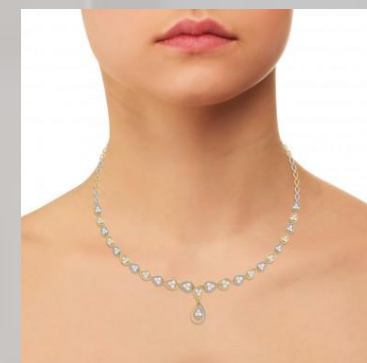

PRICE OF WOMEN NECKLECE IN DIFFERENT CURRENCY (INCLUDE WITH ALL TAXES AND COURIER CHARGES)

PRICE IN EURO		PRICE IN DOLLAR		PRICE IN DIHRAM		PRICE IN RUPIES	
PRICE	2771.40	PRICE	3041.78	PRICE	11337.53	PRICE	249425.60
DISCOUNT	503.89	DISCOUNT	553.05	DISCOUNT	2061.37	DISCOUNT	45350.11
TOTAL PRICE	2267.51	TOTAL PRICE	2488.73	TOTAL PRICE	9276.16	TOTAL PRICE	204075.49