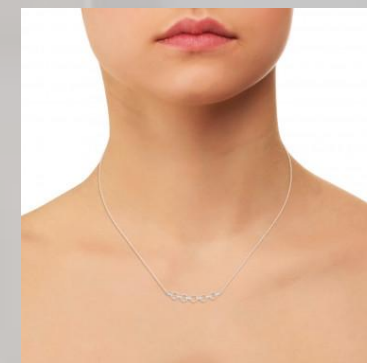

WOMEN NECKLECE 14 KARAT

ITEM NAME :- The Moore Diamond Necklace

ITEM CODE :- 96630282143

DETAILS OF WOMEN NECKLECE IN 14 KARAT			
GOLD DETAIL OF WOMEN NECKLECE		DIAMOND DETAILS OF WOMEN NECKLECE	
KARAT	14 KARAT	CLARITY	VS
WEIGHT	21.74 GRAM	CARAT	2.03 CARAT
COLOR	YELLOW , WHITE ,ROSE	COLOUR	G , H

WOMEN NECKLECE 14 KARAT

ITEM NAME :- The Molloy Diamond Necklace

ITEM CODE :- 96630285143

DETAILS OF WOMEN NECKLECE IN 14 KARAT			
GOLD DETAIL OF WOMEN NECKLECE		DIAMOND DETAILS OF WOMEN NECKLECE	
KARAT	14 KARAT	CLARITY	VS
WEIGHT	23.76 GRAM	CARAT	2.69 CARAT
COLOR	YELLOW , WHITE ,ROSE	COLOUR	G , H

WOMEN NECKLECE 14 KARAT

ITEM NAME :- The Link Unite Diamond Necklac...

ITEM CODE :- 96630286143

DETAILS OF WOMEN NECKLECE IN 14 KARAT			
GOLD DETAIL OF WOMEN NECKLECE		DIAMOND DETAILS OF WOMEN NECKLECE	
KARAT	14 KARAT	CLARITY	VS
WEIGHT	4.20 GRAM	CARAT	0.30 CARAT
COLOR	YELLOW , WHITE ,ROSE	COLOUR	G , H