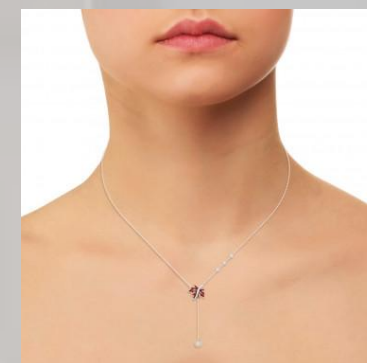

WOMEN NECKLECE 14 KARAT

ITEM NAME :- The Moore Diamond Necklace

ITEM CODE :- 96630282143

DETAILS OF WOMEN NECKLECE IN 14 KARAT			
GOLD DETAIL OF WOMEN NECKLECE		DIAMOND DETAILS OF WOMEN NECKLECE	
KARAT	14 KARAT	CLARITY	VS
WEIGHT	21.74 GRAM	CARAT	2.03 CARAT
COLOR	YELLOW , WHITE ,ROSE	COLOUR	G , H

WOMEN NECKLECE 14 KARAT

ITEM NAME :- The Link Unite Diamond Necklac...

ITEM CODE :- 96630286143

DETAILS OF WOMEN NECKLECE IN 14 KARAT			
GOLD DETAIL OF WOMEN NECKLECE		DIAMOND DETAILS OF WOMEN NECKLECE	
KARAT	14 KARAT	CLARITY	VS
WEIGHT	4.20 GRAM	CARAT	0.30 CARAT
COLOR	YELLOW , WHITE ,ROSE	COLOUR	G , H

WOMEN NECKLECE 14 KARAT

ITEM NAME :- The Maple Leaf Diamond Necklac...

ITEM CODE :- 96630287143

DETAILS OF WOMEN NECKLECE IN 14 KARAT			
GOLD DETAIL OF WOMEN NECKLECE		DIAMOND DETAILS OF WOMEN NECKLECE	
KARAT	14 KARAT	CLARITY	VS
WEIGHT	3.68 GRAM	CARAT	0.23 CARAT
COLOR	YELLOW , WHITE ,ROSE	COLOUR	G , H