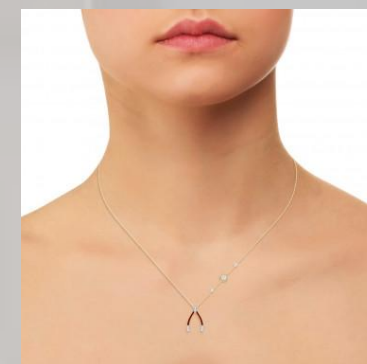

WOMEN NECKLECE 14 KARAT

ITEM NAME :- The Nayonika Diamond Necklace

ITEM CODE :- 96630309143

| DETAILS OF WOMEN NECKLECE IN 14 KARAT | | | |
|---------------------------------------|----------------------|-----------------------------------|------------|
| GOLD DETAIL OF WOMEN NECKLECE | | DIAMOND DETAILS OF WOMEN NECKLECE | |
| KARAT | 14 KARAT | CLARITY | VS |
| WEIGHT | 15.23 GRAM | CARAT | 2.31 CARAT |
| COLOR | YELLOW , WHITE ,ROSE | COLOUR | G , H |

WOMEN NECKLECE 14 KARAT

ITEM NAME :- The Lucky Tod Diamond Necklace

ITEM CODE :- 96630310143

| DETAILS OF WOMEN NECKLECE IN 14 KARAT | | | |
|---------------------------------------|----------------------|-----------------------------------|------------|
| GOLD DETAIL OF WOMEN NECKLECE | | DIAMOND DETAILS OF WOMEN NECKLECE | |
| KARAT | 14 KARAT | CLARITY | VS |
| WEIGHT | 3.45 GRAM | CARAT | 0.23 CARAT |
| COLOR | YELLOW , WHITE ,ROSE | COLOUR | G , H |

WOMEN NECKLECE 14 KARAT

ITEM NAME :- The Wishing Bone Diamond Neckl...

ITEM CODE :- 96630311143

| DETAILS OF WOMEN NECKLECE IN 14 KARAT | | | |
|---------------------------------------|----------------------|-----------------------------------|------------|
| GOLD DETAIL OF WOMEN NECKLECE | | DIAMOND DETAILS OF WOMEN NECKLECE | |
| KARAT | 14 KARAT | CLARITY | VS |
| WEIGHT | 3.55 GRAM | CARAT | 0.16 CARAT |
| COLOR | YELLOW , WHITE ,ROSE | COLOUR | G , H |

WOMEN NECKLECE 14 KARAT

ITEM NAME :- The Aviya Diamond Necklace

ITEM CODE :- 96630312143

| DETAILS OF WOMEN NECKLECE IN 14 KARAT | | | |
|---------------------------------------|----------------------|-----------------------------------|------------|
| GOLD DETAIL OF WOMEN NECKLECE | | DIAMOND DETAILS OF WOMEN NECKLECE | |
| KARAT | 14 KARAT | CLARITY | VS |
| WEIGHT | 15.00 GRAM | CARAT | 1.98 CARAT |
| COLOR | YELLOW , WHITE ,ROSE | COLOUR | G , H |