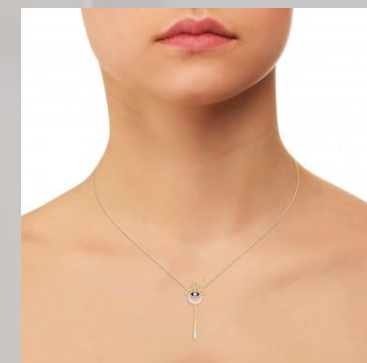

PRICE OF WOMEN NECKLECE IN DIFFERENT CURRENCY (INCLUDE WITH ALL TAXES AND COURIER CHARGES)

| PRICE IN EURO | | PRICE IN DOLLAR | | PRICE IN DIHRAM | | PRICE IN RUPIES | |
|---------------|---------|-----------------|---------|-----------------|----------|-----------------|-----------|
| PRICE | 2840.32 | PRICE | 3117.43 | PRICE | 11619.50 | PRICE | 255629.10 |
| DISCOUNT | 516.42 | DISCOUNT | 566.81 | DISCOUNT | 2112.64 | DISCOUNT | 46478.02 |
| TOTAL PRICE | 2323.90 | TOTAL PRICE | 2550.62 | TOTAL PRICE | 9506.87 | TOTAL PRICE | 209151.09 |

WOMEN NECKLECE 14 KARAT

ITEM NAME :- The Humsa Hand Diamond Necklac...

ITEM CODE :- 96630331143

| DETAILS OF WOMEN NECKLECE IN 14 KARAT | | | |
|---------------------------------------|----------------------|-----------------------------------|------------|
| GOLD DETAIL OF WOMEN NECKLECE | | DIAMOND DETAILS OF WOMEN NECKLECE | |
| KARAT | 14 KARAT | CLARITY | VS |
| WEIGHT | 3.71 GRAM | CARAT | 0.30 CARAT |
| COLOR | YELLOW , WHITE ,ROSE | COLOUR | G , H |