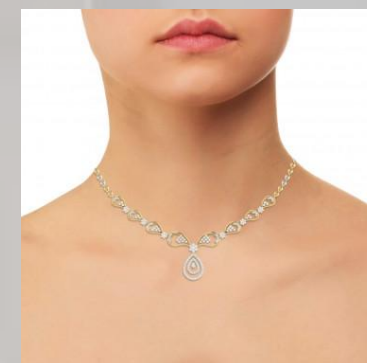

PRICE OF WOMEN NECKLECE IN DIFFERENT CURRENCY (INCLUDE WITH ALL TAXES AND COURIER CHARGES)

PRICE IN EURO		PRICE IN DOLLAR		PRICE IN DIHRAM		PRICE IN RUPIES	
PRICE	3805.87	PRICE	4177.18	PRICE	15569.49	PRICE	342528.69
DISCOUNT	691.98	DISCOUNT	759.49	DISCOUNT	2830.82	DISCOUNT	62277.94
TOTAL PRICE	3113.90	TOTAL PRICE	3417.69	TOTAL PRICE	12738.67	TOTAL PRICE	280250.75