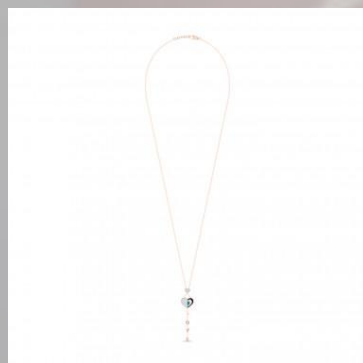

WOMEN NECKLECE 14 KARAT

ITEM NAME :- The Traigh Diamond Necklace

ITEM CODE :- 96630029143

DETAILS OF WOMEN NECKLECE IN 14 KARAT			
GOLD DETAIL OF WOMEN NECKLECE		DIAMOND DETAILS OF WOMEN NECKLECE	
KARAT	14 KARAT	CLARITY	VS
WEIGHT	38.75 GRAM	CARAT	4.34 CARAT
COLOR	YELLOW , WHITE ,ROSE	COLOUR	G , H

WOMEN NECKLECE 14 KARAT

ITEM NAME :- The Toryn Diamond Necklace
ITEM CODE :- 96630032143

DETAILS OF WOMEN NECKLECE IN 14 KARAT			
GOLD DETAIL OF WOMEN NECKLECE		DIAMOND DETAILS OF WOMEN NECKLECE	
KARAT	14 KARAT	CLARITY	VS
WEIGHT	48.75 GRAM	CARAT	6.95 CARAT
COLOR	YELLOW , WHITE ,ROSE	COLOUR	G , H

WOMEN NECKLECE 14 KARAT

ITEM NAME :- The Mohi Diamond Necklace

ITEM CODE :- 96630033143

DETAILS OF WOMEN NECKLECE IN 14 KARAT			
GOLD DETAIL OF WOMEN NECKLECE		DIAMOND DETAILS OF WOMEN NECKLECE	
KARAT	14 KARAT	CLARITY	VS
WEIGHT	19.65 GRAM	CARAT	2.55 CARAT
COLOR	YELLOW , WHITE ,ROSE	COLOUR	G , H

WOMEN NECKLECE 14 KARAT

ITEM NAME :- The Secret Love Diamond Neckla...

ITEM CODE :- 96630034143

DETAILS OF WOMEN NECKLECE IN 14 KARAT			
GOLD DETAIL OF WOMEN NECKLECE		DIAMOND DETAILS OF WOMEN NECKLECE	
KARAT	14 KARAT	CLARITY	VS
WEIGHT	3.48 GRAM	CARAT	0.22 CARAT
COLOR	YELLOW , WHITE ,ROSE	COLOUR	G , H