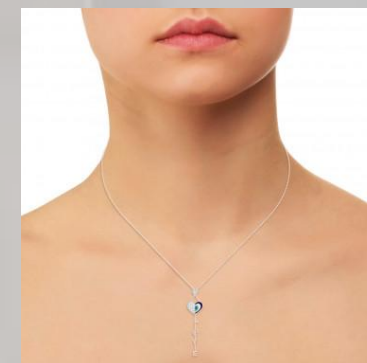

WOMEN NECKLECE 14 KARAT

ITEM NAME :- The Secret Love Diamond Neckla...

ITEM CODE :- 96630034143

DETAILS OF WOMEN NECKLECE IN 14 KARAT			
GOLD DETAIL OF WOMEN NECKLECE		DIAMOND DETAILS OF WOMEN NECKLECE	
KARAT	14 KARAT	CLARITY	VS
WEIGHT	3.48 GRAM	CARAT	0.22 CARAT
COLOR	YELLOW , WHITE ,ROSE	COLOUR	G , H