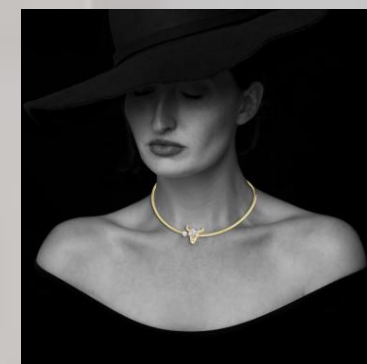

PRICE OF WOMEN NECKLECE IN DIFFERENT CURRENCY (INCLUDE WITH ALL TAXES AND COURIER CHARGES)

PRICE IN EURO		PRICE IN DOLLAR		PRICE IN DIHRAM		PRICE IN RUPIES	
PRICE	1386.20	PRICE	1521.44	PRICE	5670.83	PRICE	124758.25
DISCOUNT	252.04	DISCOUNT	276.63	DISCOUNT	1031.06	DISCOUNT	22683.32
TOTAL PRICE	1134.17	TOTAL PRICE	1244.82	TOTAL PRICE	4639.77	TOTAL PRICE	102074.93