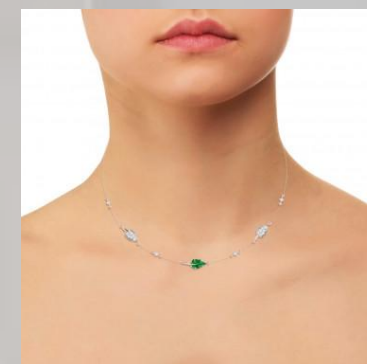

PRICE OF WOMEN NECKLECE IN DIFFERENT CURRENCY (INCLUDE WITH ALL TAXES AND COURIER CHARGES)

PRICE IN EURO		PRICE IN DOLLAR		PRICE IN DIHRAM		PRICE IN RUPIES	
PRICE	848.35	PRICE	931.12	PRICE	3470.53	PRICE	76351.68
DISCOUNT	154.25	DISCOUNT	169.29	DISCOUNT	631.01	DISCOUNT	13882.12
TOTAL PRICE	694.11	TOTAL PRICE	761.82	TOTAL PRICE	2839.53	TOTAL PRICE	62469.56