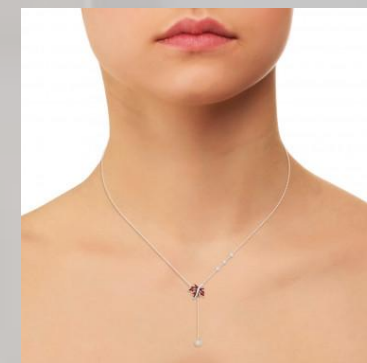

WOMEN NECKLECE 14 KARAT

ITEM NAME :- The Molloy Diamond Necklace

ITEM CODE :- 96630057143

DETAILS OF WOMEN NECKLECE IN 14 KARAT			
GOLD DETAIL OF WOMEN NECKLECE		DIAMOND DETAILS OF WOMEN NECKLECE	
KARAT	14 KARAT	CLARITY	VS
WEIGHT	23.76 GRAM	CARAT	2.69 CARAT
COLOR	YELLOW , WHITE ,ROSE	COLOUR	G , H

WOMEN NECKLECE 14 KARAT

ITEM NAME :- The Link Unite Diamond Necklac...

ITEM CODE :- 96630058143

DETAILS OF WOMEN NECKLECE IN 14 KARAT			
GOLD DETAIL OF WOMEN NECKLECE		DIAMOND DETAILS OF WOMEN NECKLECE	
KARAT	14 KARAT	CLARITY	VS
WEIGHT	4.20 GRAM	CARAT	0.30 CARAT
COLOR	YELLOW , WHITE ,ROSE	COLOUR	G , H

WOMEN NECKLECE 14 KARAT

ITEM NAME :- The Maple Leaf Diamond Necklac...

ITEM CODE :- 96630059143

DETAILS OF WOMEN NECKLECE IN 14 KARAT			
GOLD DETAIL OF WOMEN NECKLECE		DIAMOND DETAILS OF WOMEN NECKLECE	
KARAT	14 KARAT	CLARITY	VS
WEIGHT	3.68 GRAM	CARAT	0.23 CARAT
COLOR	YELLOW , WHITE ,ROSE	COLOUR	G , H

WOMEN NECKLECE 14 KARAT

ITEM NAME :- The Astine Diamond Necklace

ITEM CODE :- 96630060143

DETAILS OF WOMEN NECKLECE IN 14 KARAT			
GOLD DETAIL OF WOMEN NECKLECE		DIAMOND DETAILS OF WOMEN NECKLECE	
KARAT	14 KARAT	CLARITY	VS
WEIGHT	16.25 GRAM	CARAT	1.81 CARAT
COLOR	YELLOW , WHITE ,ROSE	COLOUR	G , H