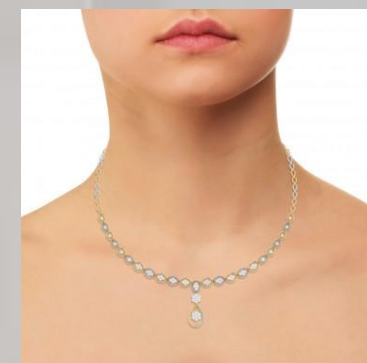

PRICE OF WOMEN NECKLECE IN DIFFERENT CURRENCY (INCLUDE WITH ALL TAXES AND COURIER CHARGES)

PRICE IN EURO		PRICE IN DOLLAR		PRICE IN DIHRAM		PRICE IN RUPIES	
PRICE	3065.82	PRICE	3364.93	PRICE	12542.00	PRICE	275924.10
DISCOUNT	557.42	DISCOUNT	611.81	DISCOUNT	2280.36	DISCOUNT	50168.02
TOTAL PRICE	2508.40	TOTAL PRICE	2753.12	TOTAL PRICE	10261.64	TOTAL PRICE	225756.09