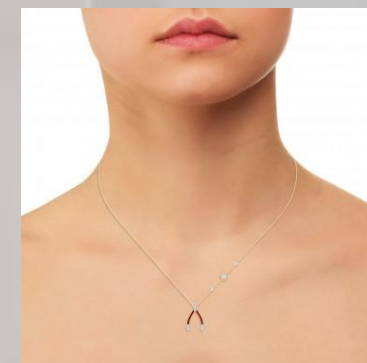

PRICE OF WOMEN NECKLECE IN DIFFERENT CURRENCY (INCLUDE WITH ALL TAXES AND COURIER CHARGES)

PRICE IN EURO		PRICE IN DOLLAR		PRICE IN DIHRAM		PRICE IN RUPIES	
PRICE	442.27	PRICE	485.42	PRICE	1809.28	PRICE	39804.18
DISCOUNT	80.41	DISCOUNT	88.26	DISCOUNT	328.96	DISCOUNT	7237.12
TOTAL PRICE	361.86	TOTAL PRICE	397.16	TOTAL PRICE	1480.32	TOTAL PRICE	32567.06

WOMEN NECKLECE 14 KARAT

ITEM NAME :- The Wishing Bone Diamond Neckl...

ITEM CODE :- 96630083143

DETAILS OF WOMEN NECKLECE IN 14 KARAT			
GOLD DETAIL OF WOMEN NECKLECE		DIAMOND DETAILS OF WOMEN NECKLECE	
KARAT	14 KARAT	CLARITY	VS
WEIGHT	3.55 GRAM	CARAT	0.16 CARAT
COLOR	YELLOW , WHITE ,ROSE	COLOUR	G , H