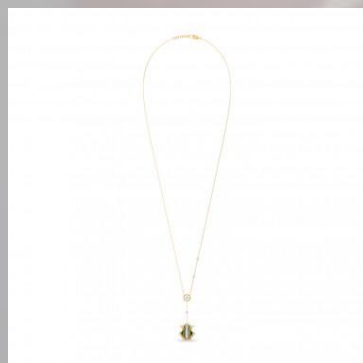

WOMEN NECKLECE 14 KARAT

ITEM NAME :- The Lucky Tod Diamond Necklace

ITEM CODE :- 96630082143

DETAILS OF WOMEN NECKLECE IN 14 KARAT			
GOLD DETAIL OF WOMEN NECKLECE		DIAMOND DETAILS OF WOMEN NECKLECE	
KARAT	14 KARAT	CLARITY	VS
WEIGHT	3.45 GRAM	CARAT	0.23 CARAT
COLOR	YELLOW , WHITE ,ROSE	COLOUR	G , H