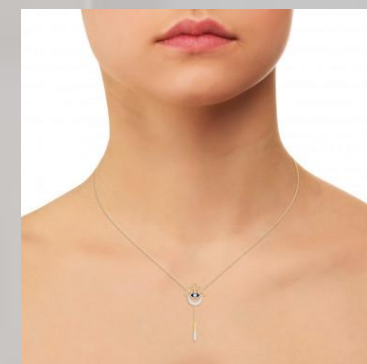

PRICE OF WOMEN NECKLECE IN DIFFERENT CURRENCY (INCLUDE WITH ALL TAXES AND COURIER CHARGES)

PRICE IN EURO		PRICE IN DOLLAR		PRICE IN DIHRAM		PRICE IN RUPIES	
PRICE	2840.32	PRICE	3117.43	PRICE	11619.50	PRICE	255629.10
DISCOUNT	516.42	DISCOUNT	566.81	DISCOUNT	2112.64	DISCOUNT	46478.02
TOTAL PRICE	2323.90	TOTAL PRICE	2550.62	TOTAL PRICE	9506.87	TOTAL PRICE	209151.09

WOMEN NECKLECE 14 KARAT

ITEM NAME :- The Humsa Hand Diamond Necklac...

ITEM CODE :- 96630103143

DETAILS OF WOMEN NECKLECE IN 14 KARAT			
GOLD DETAIL OF WOMEN NECKLECE		DIAMOND DETAILS OF WOMEN NECKLECE	
KARAT	14 KARAT	CLARITY	VS
WEIGHT	3.71 GRAM	CARAT	0.30 CARAT
COLOR	YELLOW , WHITE ,ROSE	COLOUR	G , H