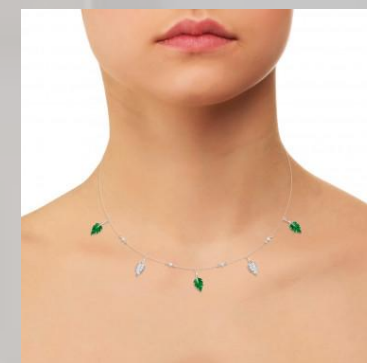

## WOMEN NECKLECE 14 KARAT

ITEM NAME :- The Flamingo Diamond Silver Ne...

ITEM CODE :- 96630113143

DETAILS OF WOMEN NECKLECE IN 14 KARAT			
GOLD DETAIL OF WOMEN NECKLECE		DIAMOND DETAILS OF WOMEN NECKLECE	
KARAT	14 KARAT	CLARITY	VS
WEIGHT	62.70 GRAM	CARAT	1.95 CARAT
COLOR	YELLOW , WHITE ,ROSE	COLOUR	G , H

## WOMEN NECKLECE 14 KARAT

ITEM NAME :- The Leaf of Love Diamond Neckl...

ITEM CODE :- 96630114143

DETAILS OF WOMEN NECKLECE IN 14 KARAT			
GOLD DETAIL OF WOMEN NECKLECE		DIAMOND DETAILS OF WOMEN NECKLECE	
KARAT	14 KARAT	CLARITY	VS
WEIGHT	3.69 GRAM	CARAT	0.70 CARAT
COLOR	YELLOW , WHITE ,ROSE	COLOUR	G , H