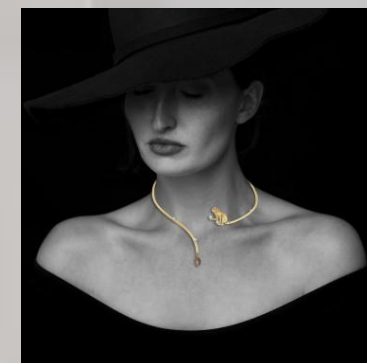

PRICE OF WOMEN NECKLECE IN DIFFERENT CURRENCY (INCLUDE WITH ALL TAXES AND COURIER CHARGES)

PRICE IN EURO		PRICE IN DOLLAR		PRICE IN DIHRAM		PRICE IN RUPIES	
PRICE	1925.18	PRICE	2113.00	PRICE	7875.72	PRICE	173265.78
DISCOUNT	350.03	DISCOUNT	384.18	DISCOUNT	1431.95	DISCOUNT	31502.87
TOTAL PRICE	1575.14	TOTAL PRICE	1728.82	TOTAL PRICE	6443.77	TOTAL PRICE	141762.91