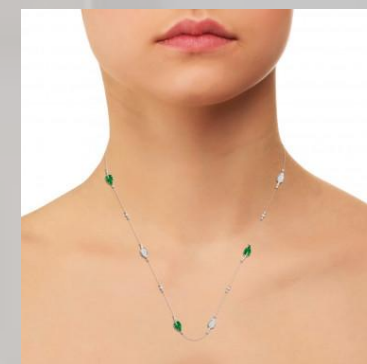

PRICE OF WOMEN NECKLECE IN DIFFERENT CURRENCY (INCLUDE WITH ALL TAXES AND COURIER CHARGES)

PRICE IN EURO		PRICE IN DOLLAR		PRICE IN DIHRAM		PRICE IN RUPIES	
PRICE	1227.24	PRICE	1346.97	PRICE	5020.51	PRICE	110451.27
DISCOUNT	223.13	DISCOUNT	244.90	DISCOUNT	912.82	DISCOUNT	20082.05
TOTAL PRICE	1004.10	TOTAL PRICE	1102.06	TOTAL PRICE	4107.69	TOTAL PRICE	90369.22