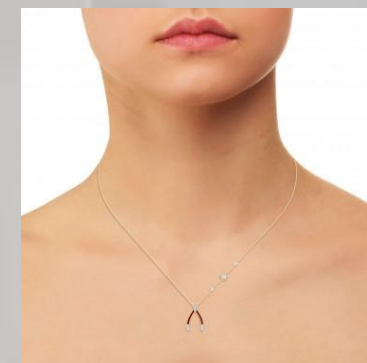

## WOMEN NECKLECE 14 KARAT

ITEM NAME :- The Wishing Bone Diamond Neckl...

ITEM CODE :- 96630197143

DETAILS OF WOMEN NECKLECE IN 14 KARAT			
GOLD DETAIL OF WOMEN NECKLECE		DIAMOND DETAILS OF WOMEN NECKLECE	
KARAT	14 KARAT	CLARITY	VS
WEIGHT	3.55 GRAM	CARAT	0.16 CARAT
COLOR	YELLOW , WHITE ,ROSE	COLOUR	G , H

## WOMEN NECKLECE 14 KARAT

ITEM NAME :- The Aviya Diamond Necklace

ITEM CODE :- 96630198143

DETAILS OF WOMEN NECKLECE IN 14 KARAT			
GOLD DETAIL OF WOMEN NECKLECE		DIAMOND DETAILS OF WOMEN NECKLECE	
KARAT	14 KARAT	CLARITY	VS
WEIGHT	15.00 GRAM	CARAT	1.98 CARAT
COLOR	YELLOW , WHITE ,ROSE	COLOUR	G , H

## WOMEN NECKLECE 14 KARAT

ITEM NAME :- The Graviola Diamond Necklace

ITEM CODE :- 96630199143

DETAILS OF WOMEN NECKLECE IN 14 KARAT			
GOLD DETAIL OF WOMEN NECKLECE		DIAMOND DETAILS OF WOMEN NECKLECE	
KARAT	14 KARAT	CLARITY	VS
WEIGHT	21.25 GRAM	CARAT	3.31 CARAT
COLOR	YELLOW , WHITE ,ROSE	COLOUR	G , H