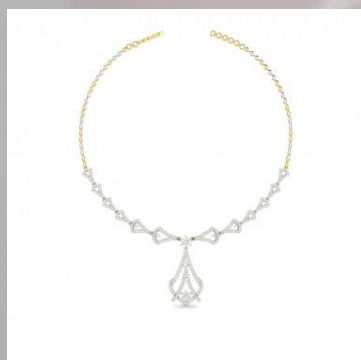

## WOMEN NECKLECE 14 KARAT

ITEM NAME :- The Wishing Bone Diamond Neckl...

ITEM CODE :- 96630197143

DETAILS OF WOMEN NECKLECE IN 14 KARAT			
GOLD DETAIL OF WOMEN NECKLECE		DIAMOND DETAILS OF WOMEN NECKLECE	
KARAT	14 KARAT	CLARITY	VS
WEIGHT	3.55 GRAM	CARAT	0.16 CARAT
COLOR	YELLOW , WHITE ,ROSE	COLOUR	G , H

## WOMEN NECKLECE 14 KARAT

ITEM NAME :- The Aviya Diamond Necklace

ITEM CODE :- 96630198143

DETAILS OF WOMEN NECKLECE IN 14 KARAT			
GOLD DETAIL OF WOMEN NECKLECE		DIAMOND DETAILS OF WOMEN NECKLECE	
KARAT	14 KARAT	CLARITY	VS
WEIGHT	15.00 GRAM	CARAT	1.98 CARAT
COLOR	YELLOW , WHITE ,ROSE	COLOUR	G , H

## WOMEN NECKLECE 14 KARAT

ITEM NAME :- The Graviola Diamond Necklace

ITEM CODE :- 96630199143

DETAILS OF WOMEN NECKLECE IN 14 KARAT			
GOLD DETAIL OF WOMEN NECKLECE		DIAMOND DETAILS OF WOMEN NECKLECE	
KARAT	14 KARAT	CLARITY	VS
WEIGHT	21.25 GRAM	CARAT	3.31 CARAT
COLOR	YELLOW , WHITE ,ROSE	COLOUR	G , H