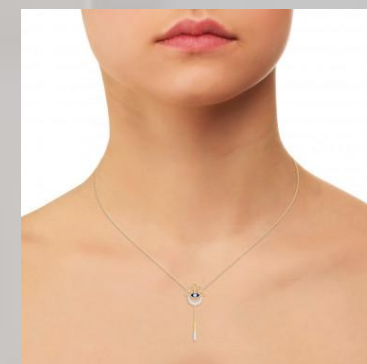

### PRICE OF WOMEN NECKLECE IN DIFFERENT CURRENCY (INCLUDE WITH ALL TAXES AND COURIER CHARGES)

PRICE IN EURO		PRICE IN DOLLAR		PRICE IN DIHRAM		PRICE IN RUPIES	
PRICE	2840.32	PRICE	3117.43	PRICE	11619.50	PRICE	255629.10
DISCOUNT	516.42	DISCOUNT	566.81	DISCOUNT	2112.64	DISCOUNT	46478.02
TOTAL PRICE	2323.90	TOTAL PRICE	2550.62	TOTAL PRICE	9506.87	TOTAL PRICE	209151.09

## WOMEN NECKLECE 14 KARAT

ITEM NAME :- The Humsa Hand Diamond Necklac...

ITEM CODE :- 96630217143

DETAILS OF WOMEN NECKLECE IN 14 KARAT			
GOLD DETAIL OF WOMEN NECKLECE		DIAMOND DETAILS OF WOMEN NECKLECE	
KARAT	14 KARAT	CLARITY	VS
WEIGHT	3.71 GRAM	CARAT	0.30 CARAT
COLOR	YELLOW , WHITE ,ROSE	COLOUR	G , H