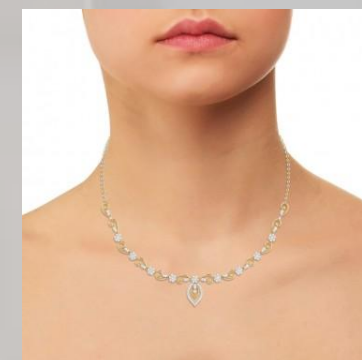

## WOMEN NECKLECE 14 KARAT

ITEM NAME :- The Farihah Diamond Necklace

ITEM CODE :- 96630212143

DETAILS OF WOMEN NECKLECE IN 14 KARAT			
GOLD DETAIL OF WOMEN NECKLECE		DIAMOND DETAILS OF WOMEN NECKLECE	
KARAT	14 KARAT	CLARITY	VS
WEIGHT	18.75 GRAM	CARAT	1.76 CARAT
COLOR	YELLOW , WHITE ,ROSE	COLOUR	G , H