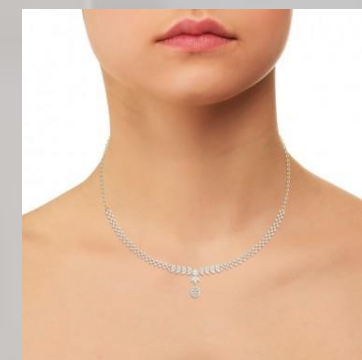

PRICE OF WOMEN NECKLECE IN DIFFERENT CURRENCY (INCLUDE WITH ALL TAXES AND COURIER CHARGES)

PRICE IN EURO		PRICE IN DOLLAR		PRICE IN DIHRAM		PRICE IN RUPIES	
PRICE	4400.02	PRICE	4829.30	PRICE	18000.10	PRICE	396002.24
DISCOUNT	800.00	DISCOUNT	878.05	DISCOUNT	3272.75	DISCOUNT	72000.41
TOTAL PRICE	3600.02	TOTAL PRICE	3951.24	TOTAL PRICE	14727.36	TOTAL PRICE	324001.83