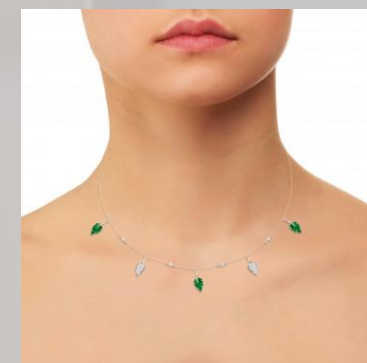

WOMEN NECKLECE 14 KARAT

ITEM NAME :- The Dezso Diamond Necklace

ITEM CODE :- 96630225143

DETAILS OF WOMEN NECKLECE IN 14 KARAT			
GOLD DETAIL OF WOMEN NECKLECE		DIAMOND DETAILS OF WOMEN NECKLECE	
KARAT	14 KARAT	CLARITY	VS
WEIGHT	12.50 GRAM	CARAT	0.73 CARAT
COLOR	YELLOW , WHITE ,ROSE	COLOUR	G , H

WOMEN NECKLECE 14 KARAT

ITEM NAME :- The Flamingo Diamond Silver Ne...

ITEM CODE :- 96630227143

DETAILS OF WOMEN NECKLECE IN 14 KARAT			
GOLD DETAIL OF WOMEN NECKLECE		DIAMOND DETAILS OF WOMEN NECKLECE	
KARAT	14 KARAT	CLARITY	VS
WEIGHT	62.70 GRAM	CARAT	1.95 CARAT
COLOR	YELLOW , WHITE ,ROSE	COLOUR	G , H

WOMEN NECKLECE 14 KARAT

ITEM NAME :- The Leaf of Love Diamond Neckl...

ITEM CODE :- 96630228143

DETAILS OF WOMEN NECKLECE IN 14 KARAT			
GOLD DETAIL OF WOMEN NECKLECE		DIAMOND DETAILS OF WOMEN NECKLECE	
KARAT	14 KARAT	CLARITY	VS
WEIGHT	3.69 GRAM	CARAT	0.70 CARAT
COLOR	YELLOW , WHITE ,ROSE	COLOUR	G , H