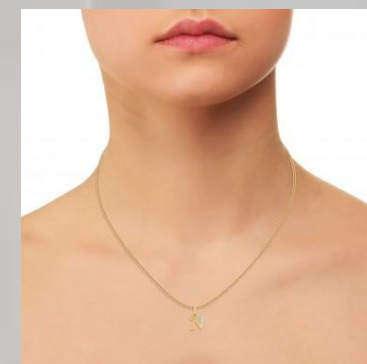

PRICE OF WOMEN PENDANT IN DIFFERENT CURRENCY (INCLUDE WITH ALL TAXES AND COURIER CHARGES)

PRICE IN EURO		PRICE IN DOLLAR		PRICE IN DIHRAM		PRICE IN RUPIES	
PRICE	155.76	PRICE	170.96	PRICE	637.21	PRICE	14018.54
DISCOUNT	23.39	DISCOUNT	25.67	DISCOUNT	95.68	DISCOUNT	2104.89
TOTAL PRICE	132.37	TOTAL PRICE	145.29	TOTAL PRICE	541.53	TOTAL PRICE	11913.65