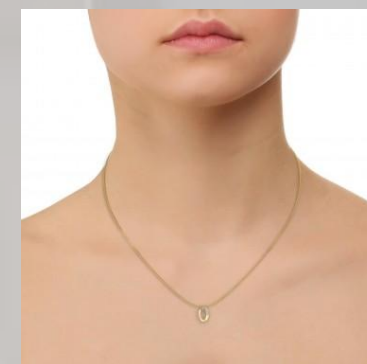

WOMEN PENDANT 14 KARAT

ITEM NAME :- The O Alphabet Diamond Pendant

ITEM CODE :- 96730318143

| DETAILS OF WOMEN PENDANT IN 14 KARAT | | | |
|--------------------------------------|----------------------|----------------------------------|------------|
| GOLD DETAIL OF WOMEN PENDANT | | DIAMOND DETAILS OF WOMEN PENDANT | |
| KARAT | 14 KARAT | CLARITY | VS |
| WEIGHT | 1.29 GRAM | CARAT | 0.05 CARAT |
| COLOR | YELLOW , WHITE ,ROSE | COLOUR | G , H |