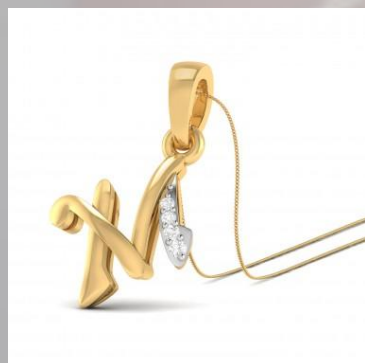

WOMEN PENDANT 14 KARAT

ITEM NAME :- The Alphabet A Diamond Pendant

ITEM CODE :- 96730310143

DETAILS OF WOMEN PENDANT IN 14 KARAT			
GOLD DETAIL OF WOMEN PENDANT		DIAMOND DETAILS OF WOMEN PENDANT	
KARAT	14 KARAT	CLARITY	VS
WEIGHT	1.63 GRAM	CARAT	0.04 CARAT
COLOR	YELLOW , WHITE ,ROSE	COLOUR	G , H