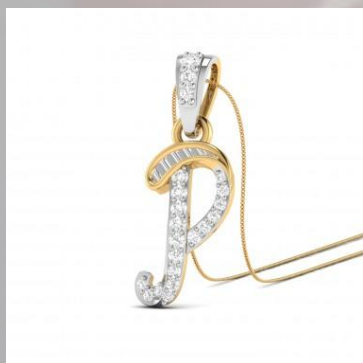

WOMEN PENDANT 14 KARAT

ITEM NAME :- The P Letter Diamond Pendant

ITEM CODE :- 96730320143

DETAILS OF WOMEN PENDANT IN 14 KARAT			
GOLD DETAIL OF WOMEN PENDANT		DIAMOND DETAILS OF WOMEN PENDANT	
KARAT	14 KARAT	CLARITY	VS
WEIGHT	1.01 GRAM	CARAT	0.20 CARAT
COLOR	YELLOW , WHITE ,ROSE	COLOUR	G , H