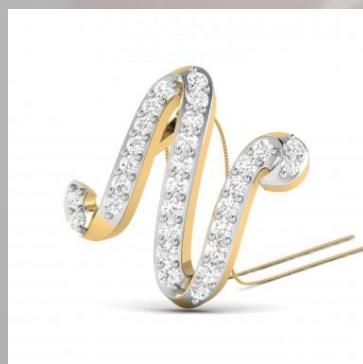

WOMEN PENDANT 14 KARAT

ITEM NAME :- The Initial J Heart Diamond Pe...

ITEM CODE :- 96730316143

DETAILS OF WOMEN PENDANT IN 14 KARAT			
GOLD DETAIL OF WOMEN PENDANT		DIAMOND DETAILS OF WOMEN PENDANT	
KARAT	14 KARAT	CLARITY	VS
WEIGHT	0.84 GRAM	CARAT	0.16 CARAT
COLOR	YELLOW , WHITE ,ROSE	COLOUR	G , H