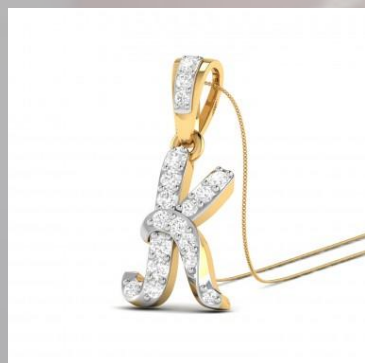

WOMEN PENDANT 14 KARAT

ITEM NAME :- The K Alphabet Diamond Pendant

ITEM CODE :- 96730306143

| DETAILS OF WOMEN PENDANT IN 14 KARAT | | | |
|--------------------------------------|----------------------|----------------------------------|------------|
| GOLD DETAIL OF WOMEN PENDANT | | DIAMOND DETAILS OF WOMEN PENDANT | |
| KARAT | 14 KARAT | CLARITY | VS |
| WEIGHT | 1.03 GRAM | CARAT | 0.19 CARAT |
| COLOR | YELLOW , WHITE ,ROSE | COLOUR | G , H |

WOMEN PENDANT 14 KARAT

ITEM NAME :- The Alphabet K Diamond Pendant

ITEM CODE :- 96730307143

| DETAILS OF WOMEN PENDANT IN 14 KARAT | | | |
|--------------------------------------|----------------------|----------------------------------|------------|
| GOLD DETAIL OF WOMEN PENDANT | | DIAMOND DETAILS OF WOMEN PENDANT | |
| KARAT | 14 KARAT | CLARITY | VS |
| WEIGHT | 0.83 GRAM | CARAT | 0.17 CARAT |
| COLOR | YELLOW , WHITE ,ROSE | COLOUR | G , H |