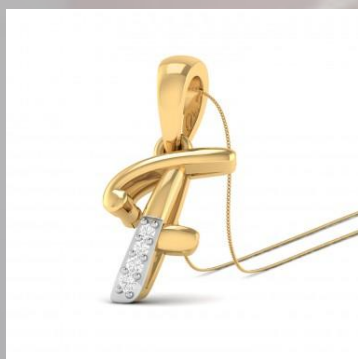

WOMEN PENDANT 14 KARAT

ITEM NAME :- The Alphabet D Diamond Pendant

ITEM CODE :- 96730292143

| DETAILS OF WOMEN PENDANT IN 14 KARAT | | | |
|--------------------------------------|----------------------|----------------------------------|------------|
| GOLD DETAIL OF WOMEN PENDANT | | DIAMOND DETAILS OF WOMEN PENDANT | |
| KARAT | 14 KARAT | CLARITY | VS |
| WEIGHT | 1.64 GRAM | CARAT | 0.04 CARAT |
| COLOR | YELLOW , WHITE ,ROSE | COLOUR | G , H |

WOMEN PENDANT 14 KARAT

ITEM NAME :- The E Alphabet Diamond Pendant

ITEM CODE :- 96730293143

| DETAILS OF WOMEN PENDANT IN 14 KARAT | | | |
|--------------------------------------|----------------------|----------------------------------|------------|
| GOLD DETAIL OF WOMEN PENDANT | | DIAMOND DETAILS OF WOMEN PENDANT | |
| KARAT | 14 KARAT | CLARITY | VS |
| WEIGHT | 1.69 GRAM | CARAT | 0.02 CARAT |
| COLOR | YELLOW , WHITE ,ROSE | COLOUR | G , H |

WOMEN PENDANT 14 KARAT

ITEM NAME :- The F Alphabet Diamond Pendant

ITEM CODE :- 96730294143

| DETAILS OF WOMEN PENDANT IN 14 KARAT | | | |
|--------------------------------------|----------------------|----------------------------------|------------|
| GOLD DETAIL OF WOMEN PENDANT | | DIAMOND DETAILS OF WOMEN PENDANT | |
| KARAT | 14 KARAT | CLARITY | VS |
| WEIGHT | 1.27 GRAM | CARAT | 0.04 CARAT |
| COLOR | YELLOW , WHITE ,ROSE | COLOUR | G , H |

WOMEN PENDANT 14 KARAT

ITEM NAME :- The G Letter Diamond Pendant

ITEM CODE :- 96730295143

| DETAILS OF WOMEN PENDANT IN 14 KARAT | | | |
|--------------------------------------|----------------------|----------------------------------|------------|
| GOLD DETAIL OF WOMEN PENDANT | | DIAMOND DETAILS OF WOMEN PENDANT | |
| KARAT | 14 KARAT | CLARITY | VS |
| WEIGHT | 1.43 GRAM | CARAT | 0.04 CARAT |
| COLOR | YELLOW , WHITE ,ROSE | COLOUR | G , H |