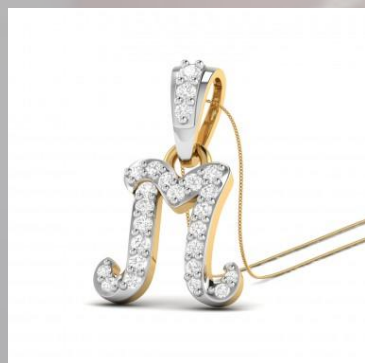

WOMEN PENDANT 14 KARAT

ITEM NAME :- The Gamliel Diamond Pendant

ITEM CODE :- 96730311143

DETAILS OF WOMEN PENDANT IN 14 KARAT			
GOLD DETAIL OF WOMEN PENDANT		DIAMOND DETAILS OF WOMEN PENDANT	
KARAT	14 KARAT	CLARITY	VS
WEIGHT	1.07 GRAM	CARAT	0.24 CARAT
COLOR	YELLOW , WHITE ,ROSE	COLOUR	G , H