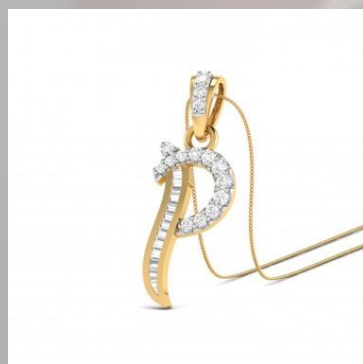

WOMEN PENDANT 14 KARAT

ITEM NAME :- The Alphabet P Diamond Pendant

ITEM CODE :- 96730321143

DETAILS OF WOMEN PENDANT IN 14 KARAT			
GOLD DETAIL OF WOMEN PENDANT		DIAMOND DETAILS OF WOMEN PENDANT	
KARAT	14 KARAT	CLARITY	VS
WEIGHT	1.09 GRAM	CARAT	0.29 CARAT
COLOR	YELLOW , WHITE ,ROSE	COLOUR	G , H