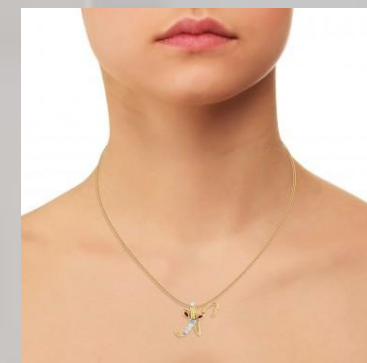

PRICE OF WOMEN PENDANT IN DIFFERENT CURRENCY (INCLUDE WITH ALL TAXES AND COURIER CHARGES)

PRICE IN EURO		PRICE IN DOLLAR		PRICE IN DIHRAM		PRICE IN RUPIES	
PRICE	210.26	PRICE	230.78	PRICE	860.16	PRICE	18923.55
DISCOUNT	31.57	DISCOUNT	34.65	DISCOUNT	129.15	DISCOUNT	2841.37
TOTAL PRICE	178.69	TOTAL PRICE	196.12	TOTAL PRICE	731.01	TOTAL PRICE	16082.18