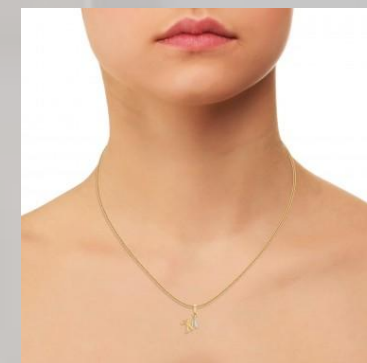

PRICE OF WOMEN PENDANT IN DIFFERENT CURRENCY (INCLUDE WITH ALL TAXES AND COURIER CHARGES)

PRICE IN EURO		PRICE IN DOLLAR		PRICE IN DIHRAM		PRICE IN RUPIES	
PRICE	160.05	PRICE	175.67	PRICE	654.76	PRICE	14404.69
DISCOUNT	24.03	DISCOUNT	26.38	DISCOUNT	98.31	DISCOUNT	2162.87
TOTAL PRICE	136.02	TOTAL PRICE	149.29	TOTAL PRICE	556.45	TOTAL PRICE	12241.82