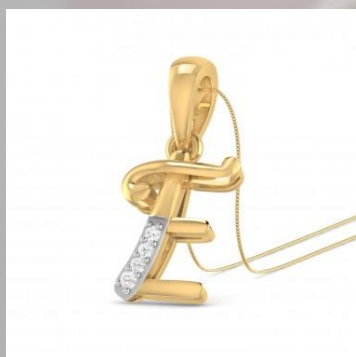

WOMEN PENDANT 14 KARAT

ITEM NAME :- The Alphabet D Diamond Pendant

ITEM CODE :- 96730292143

| DETAILS OF WOMEN PENDANT IN 14 KARAT | | | |
|--------------------------------------|----------------------|----------------------------------|------------|
| GOLD DETAIL OF WOMEN PENDANT | | DIAMOND DETAILS OF WOMEN PENDANT | |
| KARAT | 14 KARAT | CLARITY | VS |
| WEIGHT | 1.64 GRAM | CARAT | 0.04 CARAT |
| COLOR | YELLOW , WHITE ,ROSE | COLOUR | G , H |

WOMEN PENDANT 14 KARAT

ITEM NAME :- The E Alphabet Diamond Pendant

ITEM CODE :- 96730293143

| DETAILS OF WOMEN PENDANT IN 14 KARAT | | | |
|--------------------------------------|----------------------|----------------------------------|------------|
| GOLD DETAIL OF WOMEN PENDANT | | DIAMOND DETAILS OF WOMEN PENDANT | |
| KARAT | 14 KARAT | CLARITY | VS |
| WEIGHT | 1.69 GRAM | CARAT | 0.02 CARAT |
| COLOR | YELLOW , WHITE ,ROSE | COLOUR | G , H |

WOMEN PENDANT 14 KARAT

ITEM NAME :- The F Alphabet Diamond Pendant

ITEM CODE :- 96730294143

| DETAILS OF WOMEN PENDANT IN 14 KARAT | | | |
|--------------------------------------|----------------------|----------------------------------|------------|
| GOLD DETAIL OF WOMEN PENDANT | | DIAMOND DETAILS OF WOMEN PENDANT | |
| KARAT | 14 KARAT | CLARITY | VS |
| WEIGHT | 1.27 GRAM | CARAT | 0.04 CARAT |
| COLOR | YELLOW , WHITE ,ROSE | COLOUR | G , H |

WOMEN PENDANT 14 KARAT

ITEM NAME :- The G Letter Diamond Pendant

ITEM CODE :- 96730295143

| DETAILS OF WOMEN PENDANT IN 14 KARAT | | | |
|--------------------------------------|----------------------|----------------------------------|------------|
| GOLD DETAIL OF WOMEN PENDANT | | DIAMOND DETAILS OF WOMEN PENDANT | |
| KARAT | 14 KARAT | CLARITY | VS |
| WEIGHT | 1.43 GRAM | CARAT | 0.04 CARAT |
| COLOR | YELLOW , WHITE ,ROSE | COLOUR | G , H |