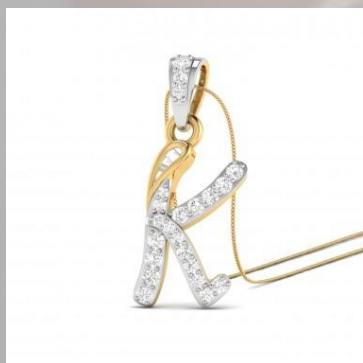

WOMEN PENDANT 14 KARAT

ITEM NAME :- The K Alphabet Diamond Pendant

ITEM CODE :- 96730306143

DETAILS OF WOMEN PENDANT IN 14 KARAT			
GOLD DETAIL OF WOMEN PENDANT		DIAMOND DETAILS OF WOMEN PENDANT	
KARAT	14 KARAT	CLARITY	VS
WEIGHT	1.03 GRAM	CARAT	0.19 CARAT
COLOR	YELLOW , WHITE ,ROSE	COLOUR	G , H