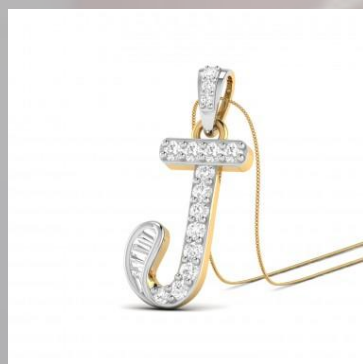

WOMEN PENDANT 14 KARAT

ITEM NAME :- The J Alphabet Diamond Pendant

ITEM CODE :- 96730304143

DETAILS OF WOMEN PENDANT IN 14 KARAT			
GOLD DETAIL OF WOMEN PENDANT		DIAMOND DETAILS OF WOMEN PENDANT	
KARAT	14 KARAT	CLARITY	VS
WEIGHT	1.09 GRAM	CARAT	0.26 CARAT
COLOR	YELLOW , WHITE ,ROSE	COLOUR	G , H