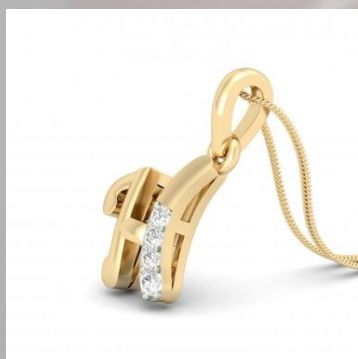

WOMEN PENDANT 14 KARAT

ITEM NAME :- The Alphabet H Diamond Pendant

ITEM CODE :- 96730298143

DETAILS OF WOMEN PENDANT IN 14 KARAT			
GOLD DETAIL OF WOMEN PENDANT		DIAMOND DETAILS OF WOMEN PENDANT	
KARAT	14 KARAT	CLARITY	VS
WEIGHT	1.27 GRAM	CARAT	0.04 CARAT
COLOR	YELLOW , WHITE ,ROSE	COLOUR	G , H