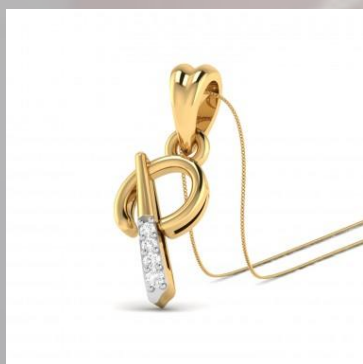

WOMEN PENDANT 14 KARAT

ITEM NAME :- The Orion Diamond Pendant

ITEM CODE :- 96730319143

DETAILS OF WOMEN PENDANT IN 14 KARAT			
GOLD DETAIL OF WOMEN PENDANT		DIAMOND DETAILS OF WOMEN PENDANT	
KARAT	14 KARAT	CLARITY	VS
WEIGHT	1.23 GRAM	CARAT	0.04 CARAT
COLOR	YELLOW , WHITE ,ROSE	COLOUR	G , H