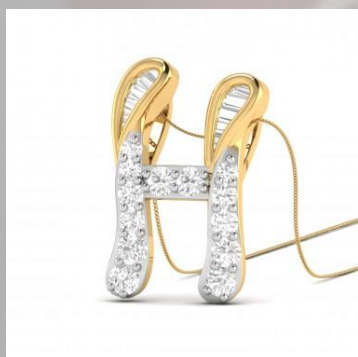

WOMEN PENDANT 14 KARAT

ITEM NAME :- The H Alphabet Diamond Pendant

ITEM CODE :- 96730299143

DETAILS OF WOMEN PENDANT IN 14 KARAT			
GOLD DETAIL OF WOMEN PENDANT		DIAMOND DETAILS OF WOMEN PENDANT	
KARAT	14 KARAT	CLARITY	VS
WEIGHT	0.84 GRAM	CARAT	0.19 CARAT
COLOR	YELLOW , WHITE ,ROSE	COLOUR	G , H