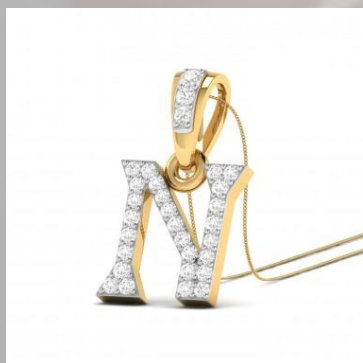

WOMEN PENDANT 14 KARAT

ITEM NAME :- The Alphabet N Diamond Pendant

ITEM CODE :- 96730315143

DETAILS OF WOMEN PENDANT IN 14 KARAT			
GOLD DETAIL OF WOMEN PENDANT		DIAMOND DETAILS OF WOMEN PENDANT	
KARAT	14 KARAT	CLARITY	VS
WEIGHT	1.05 GRAM	CARAT	0.25 CARAT
COLOR	YELLOW , WHITE ,ROSE	COLOUR	G , H