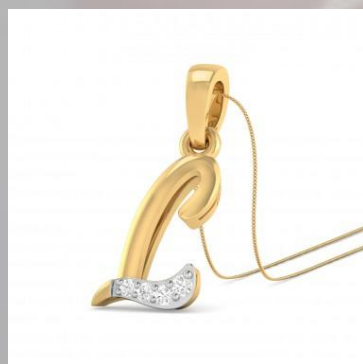

WOMEN PENDANT 14 KARAT

ITEM NAME :- The L Alphabet Diamond Pendant

ITEM CODE :- 96730309143

DETAILS OF WOMEN PENDANT IN 14 KARAT			
GOLD DETAIL OF WOMEN PENDANT		DIAMOND DETAILS OF WOMEN PENDANT	
KARAT	14 KARAT	CLARITY	VS
WEIGHT	1.08 GRAM	CARAT	0.02 CARAT
COLOR	YELLOW , WHITE ,ROSE	COLOUR	G , H