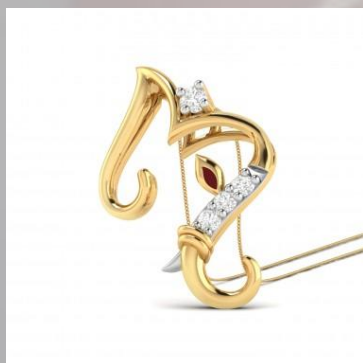

WOMEN PENDANT 14 KARAT

ITEM NAME :- The Ganesha M Diamond Pendant

ITEM CODE :- 96730313143

DETAILS OF WOMEN PENDANT IN 14 KARAT			
GOLD DETAIL OF WOMEN PENDANT		DIAMOND DETAILS OF WOMEN PENDANT	
KARAT	14 KARAT	CLARITY	VS
WEIGHT	1.05 GRAM	CARAT	0.06 CARAT
COLOR	YELLOW , WHITE ,ROSE	COLOUR	G , H