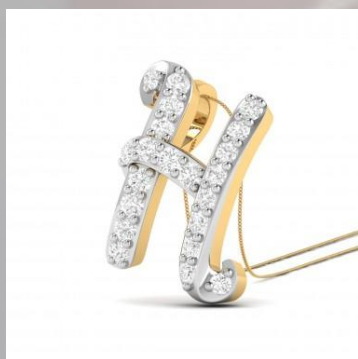

WOMEN PENDANT 14 KARAT

ITEM NAME :- The H Letter Diamond Pendant

ITEM CODE :- 96730300143

DETAILS OF WOMEN PENDANT IN 14 KARAT

GOLD DETAIL OF WOMEN PENDANT

KARAT	14 KARAT
WEIGHT	0.88 GRAM
COLOR	YELLOW , WHITE ,ROSE

DIAMOND DETAILS OF WOMEN PENDANT

CLARITY	VS
CARAT	0.16 CARAT
COLOUR	G , H

PRICE OF WOMEN PENDANT IN DIFFERENT CURRENCY (INCLUDE WITH ALL TAXES AND COURIER CHARGES)

PRICE IN EURO		PRICE IN DOLLAR		PRICE IN DIHRAM		PRICE IN RUPIES	
PRICE	234.93	PRICE	257.85	PRICE	961.09	PRICE	21143.91
DISCOUNT	35.28	DISCOUNT	38.72	DISCOUNT	144.31	DISCOUNT	3174.76
TOTAL PRICE	199.66	TOTAL PRICE	219.14	TOTAL PRICE	816.78	TOTAL PRICE	17969.15