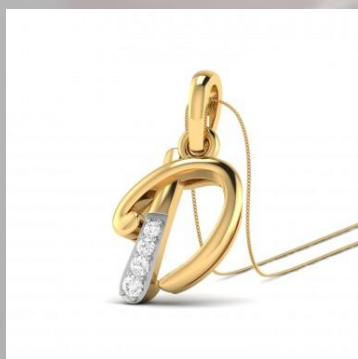

WOMEN PENDANT 14 KARAT

ITEM NAME :- The Alphabet D Diamond Pendant

ITEM CODE :- 96730292143

| DETAILS OF WOMEN PENDANT IN 14 KARAT | | | |
|--------------------------------------|----------------------|----------------------------------|------------|
| GOLD DETAIL OF WOMEN PENDANT | | DIAMOND DETAILS OF WOMEN PENDANT | |
| KARAT | 14 KARAT | CLARITY | VS |
| WEIGHT | 1.64 GRAM | CARAT | 0.04 CARAT |
| COLOR | YELLOW , WHITE ,ROSE | COLOUR | G , H |

WOMEN PENDANT 14 KARAT

ITEM NAME :- The E Alphabet Diamond Pendant

ITEM CODE :- 96730293143

| DETAILS OF WOMEN PENDANT IN 14 KARAT | | | |
|--------------------------------------|----------------------|----------------------------------|------------|
| GOLD DETAIL OF WOMEN PENDANT | | DIAMOND DETAILS OF WOMEN PENDANT | |
| KARAT | 14 KARAT | CLARITY | VS |
| WEIGHT | 1.69 GRAM | CARAT | 0.02 CARAT |
| COLOR | YELLOW , WHITE ,ROSE | COLOUR | G , H |

WOMEN PENDANT 14 KARAT

ITEM NAME :- The F Alphabet Diamond Pendant

ITEM CODE :- 96730294143

| DETAILS OF WOMEN PENDANT IN 14 KARAT | | | |
|--------------------------------------|----------------------|----------------------------------|------------|
| GOLD DETAIL OF WOMEN PENDANT | | DIAMOND DETAILS OF WOMEN PENDANT | |
| KARAT | 14 KARAT | CLARITY | VS |
| WEIGHT | 1.27 GRAM | CARAT | 0.04 CARAT |
| COLOR | YELLOW , WHITE ,ROSE | COLOUR | G , H |

WOMEN PENDANT 14 KARAT

ITEM NAME :- The G Letter Diamond Pendant

ITEM CODE :- 96730295143

| DETAILS OF WOMEN PENDANT IN 14 KARAT | | | |
|--------------------------------------|----------------------|----------------------------------|------------|
| GOLD DETAIL OF WOMEN PENDANT | | DIAMOND DETAILS OF WOMEN PENDANT | |
| KARAT | 14 KARAT | CLARITY | VS |
| WEIGHT | 1.43 GRAM | CARAT | 0.04 CARAT |
| COLOR | YELLOW , WHITE ,ROSE | COLOUR | G , H |