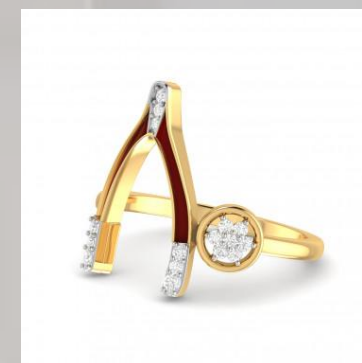

WOMEN RINGS 14 KARAT

ITEM NAME :- The Piki Diamond Ring

ITEM CODE :- 96741196143

| DETAILS OF WOMEN RINGS IN 14 KARAT | | | |
|------------------------------------|----------------------|--------------------------------|------------|
| GOLD DETAIL OF WOMEN RINGS | | DIAMOND DETAILS OF WOMEN RINGS | |
| KARAT | 14 KARAT | CLARITY | VS |
| WEIGHT | 3.99 GRAM | CARAT | 0.14 CARAT |
| COLOR | YELLOW , WHITE ,ROSE | COLOUR | G , H |