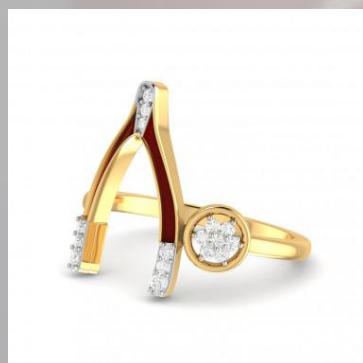

WOMEN RINGS 14 KARAT

ITEM NAME :- The Piki Diamond Ring

ITEM CODE :- 96741196143

DETAILS OF WOMEN RINGS IN 14 KARAT			
GOLD DETAIL OF WOMEN RINGS		DIAMOND DETAILS OF WOMEN RINGS	
KARAT	14 KARAT	CLARITY	VS
WEIGHT	3.99 GRAM	CARAT	0.14 CARAT
COLOR	YELLOW , WHITE ,ROSE	COLOUR	G , H