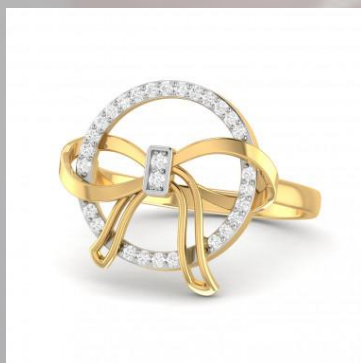

PRICE OF WOMEN RINGS IN DIFFERENT CURRENCY (INCLUDE WITH ALL TAXES AND COURIER CHARGES)

PRICE IN EURO		PRICE IN DOLLAR		PRICE IN DIHRAM		PRICE IN RUPIES	
PRICE	486.24	PRICE	533.67	PRICE	1989.15	PRICE	43761.22
DISCOUNT	88.41	DISCOUNT	97.03	DISCOUNT	361.66	DISCOUNT	7956.59
TOTAL PRICE	397.83	TOTAL PRICE	436.64	TOTAL PRICE	1627.48	TOTAL PRICE	35804.64