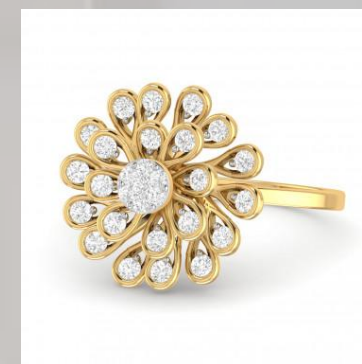

WOMEN RINGS 14 KARAT

ITEM NAME :- The Pameela Diamond Ring

ITEM CODE :- 96741186143

| DETAILS OF WOMEN RINGS IN 14 KARAT | | | |
|------------------------------------|----------------------|--------------------------------|------------|
| GOLD DETAIL OF WOMEN RINGS | | DIAMOND DETAILS OF WOMEN RINGS | |
| KARAT | 14 KARAT | CLARITY | VS |
| WEIGHT | 4.53 GRAM | CARAT | 0.56 CARAT |
| COLOR | YELLOW , WHITE ,ROSE | COLOUR | G , H |

PRICE OF WOMEN RINGS IN DIFFERENT CURRENCY (INCLUDE WITH ALL TAXES AND COURIER CHARGES)

| PRICE IN EURO | | PRICE IN DOLLAR | | PRICE IN DIHRAM | | PRICE IN RUPIES | |
|---------------|--------|-----------------|--------|-----------------|---------|-----------------|----------|
| PRICE | 821.61 | PRICE | 901.77 | PRICE | 3361.15 | PRICE | 73945.22 |
| DISCOUNT | 149.38 | DISCOUNT | 163.96 | DISCOUNT | 611.12 | DISCOUNT | 13444.59 |
| TOTAL PRICE | 672.23 | TOTAL PRICE | 737.81 | TOTAL PRICE | 2750.03 | TOTAL PRICE | 60500.64 |

WOMEN RINGS 14 KARAT

ITEM NAME :- The Srimedha Diamond Ring

ITEM CODE :- 96741187143

| DETAILS OF WOMEN RINGS IN 14 KARAT | | | |
|------------------------------------|----------------------|--------------------------------|------------|
| GOLD DETAIL OF WOMEN RINGS | | DIAMOND DETAILS OF WOMEN RINGS | |
| KARAT | 14 KARAT | CLARITY | VS |
| WEIGHT | 4.84 GRAM | CARAT | 0.56 CARAT |
| COLOR | YELLOW , WHITE ,ROSE | COLOUR | G , H |