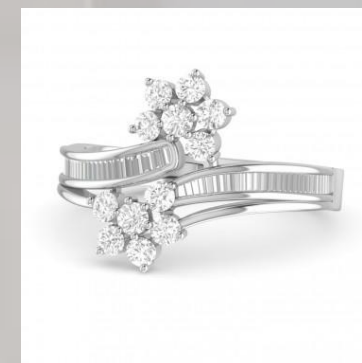

PRICE OF WOMEN RINGS IN DIFFERENT CURRENCY (INCLUDE WITH ALL TAXES AND COURIER CHARGES)

PRICE IN EURO		PRICE IN DOLLAR		PRICE IN DIHRAM		PRICE IN RUPIES	
PRICE	755.06	PRICE	828.72	PRICE	3088.88	PRICE	67955.31
DISCOUNT	137.28	DISCOUNT	150.68	DISCOUNT	561.61	DISCOUNT	12355.51
TOTAL PRICE	617.78	TOTAL PRICE	678.05	TOTAL PRICE	2527.26	TOTAL PRICE	55599.80