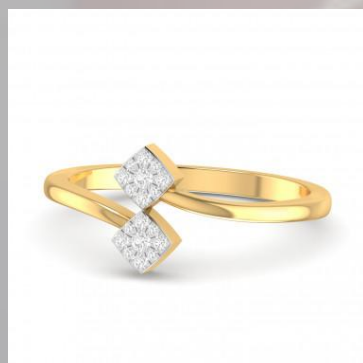

WOMEN RINGS 14 KARAT

ITEM NAME :- The Abbagail Diamond Ring

ITEM CODE :- 96741199143

DETAILS OF WOMEN RINGS IN 14 KARAT			
GOLD DETAIL OF WOMEN RINGS		DIAMOND DETAILS OF WOMEN RINGS	
KARAT	14 KARAT	CLARITY	VS
WEIGHT	2.08 GRAM	CARAT	0.12 CARAT
COLOR	YELLOW , WHITE ,ROSE	COLOUR	G , H