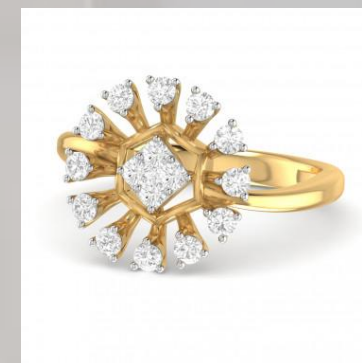

PRICE OF WOMEN RINGS IN DIFFERENT CURRENCY (INCLUDE WITH ALL TAXES AND COURIER CHARGES)

PRICE IN EURO		PRICE IN DOLLAR		PRICE IN DIHRAM		PRICE IN RUPIES	
PRICE	862.53	PRICE	946.68	PRICE	3528.52	PRICE	77627.43
DISCOUNT	156.82	DISCOUNT	172.12	DISCOUNT	641.55	DISCOUNT	14114.08
TOTAL PRICE	705.70	TOTAL PRICE	774.55	TOTAL PRICE	2886.97	TOTAL PRICE	63513.35