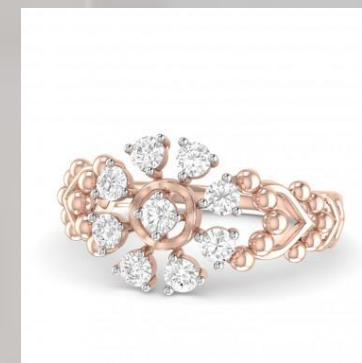

PRICE OF WOMEN RINGS IN DIFFERENT CURRENCY (INCLUDE WITH ALL TAXES AND COURIER CHARGES)

PRICE IN EURO		PRICE IN DOLLAR		PRICE IN DIHRAM		PRICE IN RUPIES	
PRICE	934.39	PRICE	1025.55	PRICE	3822.52	PRICE	84095.43
DISCOUNT	169.89	DISCOUNT	186.46	DISCOUNT	695.00	DISCOUNT	15290.08
TOTAL PRICE	764.50	TOTAL PRICE	839.09	TOTAL PRICE	3127.52	TOTAL PRICE	68805.35