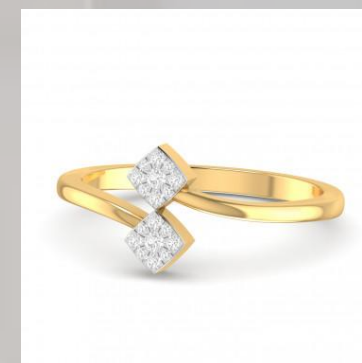

WOMEN RINGS 14 KARAT

ITEM NAME :- The Abbagail Diamond Ring

ITEM CODE :- 96741199143

| DETAILS OF WOMEN RINGS IN 14 KARAT | | | |
|------------------------------------|----------------------|--------------------------------|------------|
| GOLD DETAIL OF WOMEN RINGS | | DIAMOND DETAILS OF WOMEN RINGS | |
| KARAT | 14 KARAT | CLARITY | VS |
| WEIGHT | 2.08 GRAM | CARAT | 0.12 CARAT |
| COLOR | YELLOW , WHITE ,ROSE | COLOUR | G , H |