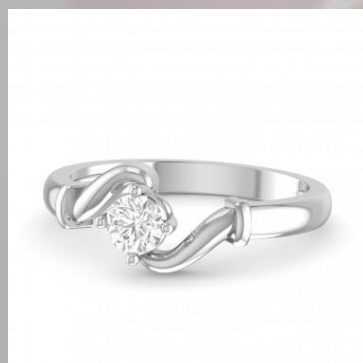

WOMEN RINGS 14 KARAT

ITEM NAME :- The Riha Diamond Ring

ITEM CODE :- 96741176143

DETAILS OF WOMEN RINGS IN 14 KARAT			
GOLD DETAIL OF WOMEN RINGS		DIAMOND DETAILS OF WOMEN RINGS	
KARAT	14 KARAT	CLARITY	VS
WEIGHT	3.17 GRAM	CARAT	0.37 CARAT
COLOR	YELLOW , WHITE ,ROSE	COLOUR	G , H