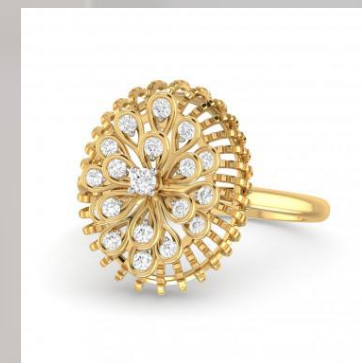

WOMEN RINGS 14 KARAT

ITEM NAME :- The Shefali Diamond Ring

ITEM CODE :- 96741192143

| DETAILS OF WOMEN RINGS IN 14 KARAT | | | |
|------------------------------------|----------------------|--------------------------------|------------|
| GOLD DETAIL OF WOMEN RINGS | | DIAMOND DETAILS OF WOMEN RINGS | |
| KARAT | 14 KARAT | CLARITY | VS |
| WEIGHT | 3.77 GRAM | CARAT | 0.18 CARAT |
| COLOR | YELLOW , WHITE ,ROSE | COLOUR | G , H |

PRICE OF WOMEN RINGS IN DIFFERENT CURRENCY (INCLUDE WITH ALL TAXES AND COURIER CHARGES)

| PRICE IN EURO | | PRICE IN DOLLAR | | PRICE IN DIHRAM | | PRICE IN RUPIES | |
|---------------|--------|-----------------|--------|-----------------|---------|-----------------|----------|
| PRICE | 413.09 | PRICE | 453.39 | PRICE | 1689.92 | PRICE | 37178.30 |
| DISCOUNT | 75.11 | DISCOUNT | 82.44 | DISCOUNT | 307.26 | DISCOUNT | 6759.69 |
| TOTAL PRICE | 337.98 | TOTAL PRICE | 370.96 | TOTAL PRICE | 1382.66 | TOTAL PRICE | 30418.61 |

WOMEN RINGS 14 KARAT

ITEM NAME :- The Yashasvi Diamond Ring

ITEM CODE :- 96741193143

| DETAILS OF WOMEN RINGS IN 14 KARAT | | | |
|------------------------------------|----------------------|--------------------------------|------------|
| GOLD DETAIL OF WOMEN RINGS | | DIAMOND DETAILS OF WOMEN RINGS | |
| KARAT | 14 KARAT | CLARITY | VS |
| WEIGHT | 5.96 GRAM | CARAT | 0.38 CARAT |
| COLOR | YELLOW , WHITE ,ROSE | COLOUR | G , H |