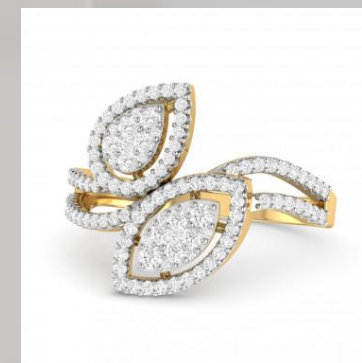

PRICE OF WOMEN RINGS IN DIFFERENT CURRENCY (INCLUDE WITH ALL TAXES AND COURIER CHARGES)

PRICE IN EURO		PRICE IN DOLLAR		PRICE IN DIHRAM		PRICE IN RUPIES	
PRICE	871.16	PRICE	956.15	PRICE	3563.83	PRICE	78404.33
DISCOUNT	158.39	DISCOUNT	173.85	DISCOUNT	647.97	DISCOUNT	14255.33
TOTAL PRICE	712.77	TOTAL PRICE	782.30	TOTAL PRICE	2915.86	TOTAL PRICE	64149.00