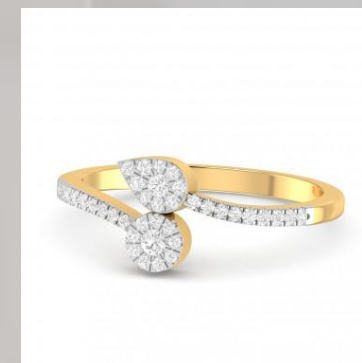

PRICE OF WOMEN RINGS IN DIFFERENT CURRENCY (INCLUDE WITH ALL TAXES AND COURIER CHARGES)

| PRICE IN EURO | | PRICE IN DOLLAR | | PRICE IN DIHRAM | | PRICE IN RUPIES | |
|---------------|--------|-----------------|--------|-----------------|---------|-----------------|----------|
| PRICE | 585.22 | PRICE | 642.32 | PRICE | 2394.10 | PRICE | 52670.24 |
| DISCOUNT | 106.40 | DISCOUNT | 116.79 | DISCOUNT | 435.29 | DISCOUNT | 9576.41 |
| TOTAL PRICE | 478.82 | TOTAL PRICE | 525.53 | TOTAL PRICE | 1958.81 | TOTAL PRICE | 43093.83 |

WOMEN RINGS 14 KARAT

ITEM NAME :- The Vamil Diamond Ring

ITEM CODE :- 96741189143

| DETAILS OF WOMEN RINGS IN 14 KARAT | | | |
|------------------------------------|----------------------|--------------------------------|------------|
| GOLD DETAIL OF WOMEN RINGS | | DIAMOND DETAILS OF WOMEN RINGS | |
| KARAT | 14 KARAT | CLARITY | VS |
| WEIGHT | 2.19 GRAM | CARAT | 0.18 CARAT |
| COLOR | YELLOW , WHITE ,ROSE | COLOUR | G , H |