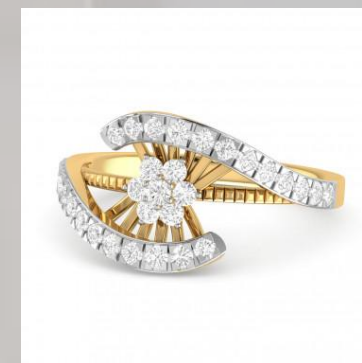

WOMEN RINGS 14 KARAT

ITEM NAME :- The Jeeteshi Diamond Ring

ITEM CODE :- 96741181143

| DETAILS OF WOMEN RINGS IN 14 KARAT | | | |
|------------------------------------|----------------------|--------------------------------|------------|
| GOLD DETAIL OF WOMEN RINGS | | DIAMOND DETAILS OF WOMEN RINGS | |
| KARAT | 14 KARAT | CLARITY | VS |
| WEIGHT | 2.37 GRAM | CARAT | 0.13 CARAT |
| COLOR | YELLOW , WHITE ,ROSE | COLOUR | G , H |

PRICE OF WOMEN RINGS IN DIFFERENT CURRENCY (INCLUDE WITH ALL TAXES AND COURIER CHARGES)

| PRICE IN EURO | | PRICE IN DOLLAR | | PRICE IN DIHRAM | | PRICE IN RUPIES | |
|---------------|--------|-----------------|--------|-----------------|---------|-----------------|----------|
| PRICE | 292.04 | PRICE | 320.53 | PRICE | 1194.70 | PRICE | 26283.37 |
| DISCOUNT | 53.10 | DISCOUNT | 58.28 | DISCOUNT | 217.22 | DISCOUNT | 4778.80 |
| TOTAL PRICE | 238.94 | TOTAL PRICE | 262.25 | TOTAL PRICE | 977.48 | TOTAL PRICE | 21504.58 |

WOMEN RINGS 14 KARAT

ITEM NAME :- The Jeevitha Diamond Ring

ITEM CODE :- 96741182143

| DETAILS OF WOMEN RINGS IN 14 KARAT | | | |
|------------------------------------|----------------------|--------------------------------|------------|
| GOLD DETAIL OF WOMEN RINGS | | DIAMOND DETAILS OF WOMEN RINGS | |
| KARAT | 14 KARAT | CLARITY | VS |
| WEIGHT | 4.17 GRAM | CARAT | 0.76 CARAT |
| COLOR | YELLOW , WHITE ,ROSE | COLOUR | G , H |