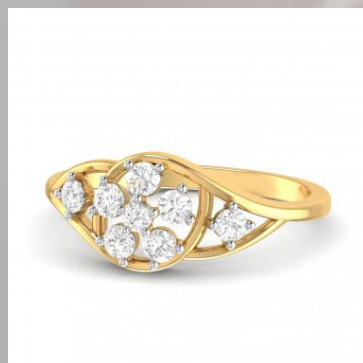

WOMEN RINGS 14 KARAT

ITEM NAME :- The Link Unite Diamond Ring

ITEM CODE :- 96741183143

DETAILS OF WOMEN RINGS IN 14 KARAT			
GOLD DETAIL OF WOMEN RINGS		DIAMOND DETAILS OF WOMEN RINGS	
KARAT	14 KARAT	CLARITY	VS
WEIGHT	2.44 GRAM	CARAT	0.46 CARAT
COLOR	YELLOW , WHITE ,ROSE	COLOUR	G , H