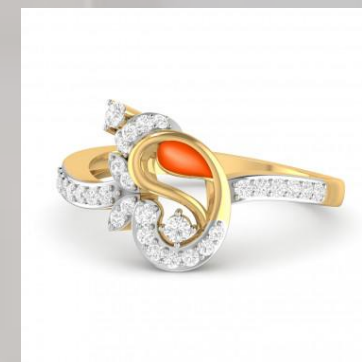

PRICE OF WOMEN RINGS IN DIFFERENT CURRENCY (INCLUDE WITH ALL TAXES AND COURIER CHARGES)

PRICE IN EURO		PRICE IN DOLLAR		PRICE IN DIHRAM		PRICE IN RUPIES	
PRICE	585.22	PRICE	642.32	PRICE	2394.10	PRICE	52670.24
DISCOUNT	106.40	DISCOUNT	116.79	DISCOUNT	435.29	DISCOUNT	9576.41
TOTAL PRICE	478.82	TOTAL PRICE	525.53	TOTAL PRICE	1958.81	TOTAL PRICE	43093.83