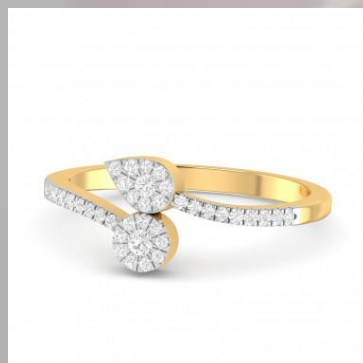

WOMEN RINGS 14 KARAT

ITEM NAME :- The Vamil Diamond Ring

ITEM CODE :- 96741189143

DETAILS OF WOMEN RINGS IN 14 KARAT			
GOLD DETAIL OF WOMEN RINGS		DIAMOND DETAILS OF WOMEN RINGS	
KARAT	14 KARAT	CLARITY	VS
WEIGHT	2.19 GRAM	CARAT	0.18 CARAT
COLOR	YELLOW , WHITE ,ROSE	COLOUR	G , H