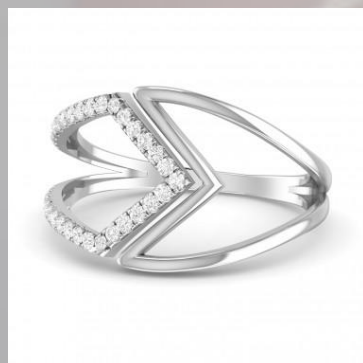

WOMEN RINGS 14 KARAT

ITEM NAME :- The Vaishali Diamond Ring

ITEM CODE :- 96741177143

DETAILS OF WOMEN RINGS IN 14 KARAT			
GOLD DETAIL OF WOMEN RINGS		DIAMOND DETAILS OF WOMEN RINGS	
KARAT	14 KARAT	CLARITY	VS
WEIGHT	4.03 GRAM	CARAT	0.25 CARAT
COLOR	YELLOW , WHITE ,ROSE	COLOUR	G , H