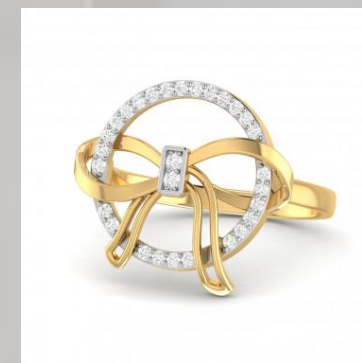

PRICE OF WOMEN RINGS IN DIFFERENT CURRENCY (INCLUDE WITH ALL TAXES AND COURIER CHARGES)

PRICE IN EURO		PRICE IN DOLLAR		PRICE IN DIHRAM		PRICE IN RUPIES	
PRICE	486.24	PRICE	533.67	PRICE	1989.15	PRICE	43761.22
DISCOUNT	88.41	DISCOUNT	97.03	DISCOUNT	361.66	DISCOUNT	7956.59
TOTAL PRICE	397.83	TOTAL PRICE	436.64	TOTAL PRICE	1627.48	TOTAL PRICE	35804.64