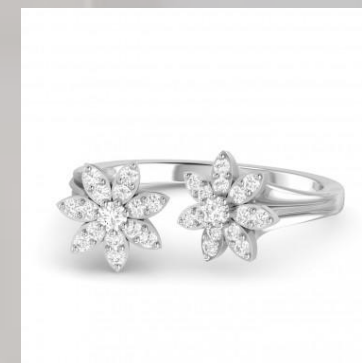

WOMEN RINGS 14 KARAT

ITEM NAME :- The Pieu Diamond Ring

ITEM CODE :- 96741174143

| DETAILS OF WOMEN RINGS IN 14 KARAT | | | |
|------------------------------------|----------------------|--------------------------------|------------|
| GOLD DETAIL OF WOMEN RINGS | | DIAMOND DETAILS OF WOMEN RINGS | |
| KARAT | 14 KARAT | CLARITY | VS |
| WEIGHT | 5.33 GRAM | CARAT | 0.34 CARAT |
| COLOR | YELLOW , WHITE ,ROSE | COLOUR | G , H |