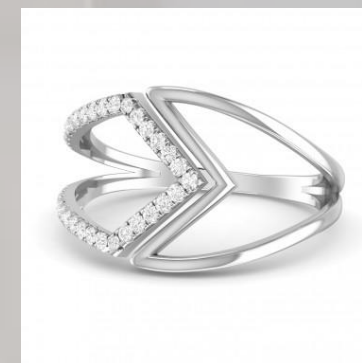

WOMEN RINGS 14 KARAT

ITEM NAME :- The Vaishali Diamond Ring

ITEM CODE :- 96741177143

| DETAILS OF WOMEN RINGS IN 14 KARAT | | | |
|------------------------------------|----------------------|--------------------------------|------------|
| GOLD DETAIL OF WOMEN RINGS | | DIAMOND DETAILS OF WOMEN RINGS | |
| KARAT | 14 KARAT | CLARITY | VS |
| WEIGHT | 4.03 GRAM | CARAT | 0.25 CARAT |
| COLOR | YELLOW , WHITE ,ROSE | COLOUR | G , H |