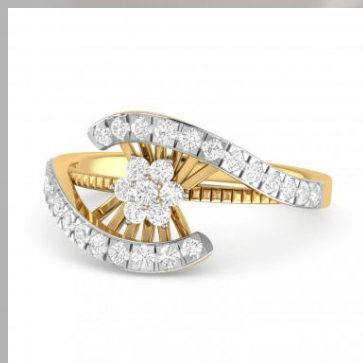

WOMEN RINGS 14 KARAT

ITEM NAME :- The Jeevitha Diamond Ring

ITEM CODE :- 96741182143

DETAILS OF WOMEN RINGS IN 14 KARAT			
GOLD DETAIL OF WOMEN RINGS		DIAMOND DETAILS OF WOMEN RINGS	
KARAT	14 KARAT	CLARITY	VS
WEIGHT	4.17 GRAM	CARAT	0.76 CARAT
COLOR	YELLOW , WHITE ,ROSE	COLOUR	G , H