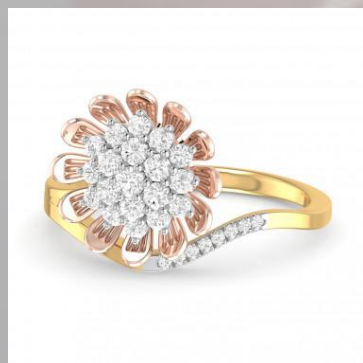

WOMEN RINGS 14 KARAT

ITEM NAME :- The Eternity Diamond Ring

ITEM CODE :- 96741184143

DETAILS OF WOMEN RINGS IN 14 KARAT			
GOLD DETAIL OF WOMEN RINGS		DIAMOND DETAILS OF WOMEN RINGS	
KARAT	14 KARAT	CLARITY	VS
WEIGHT	4.05 GRAM	CARAT	0.53 CARAT
COLOR	YELLOW , WHITE ,ROSE	COLOUR	G , H