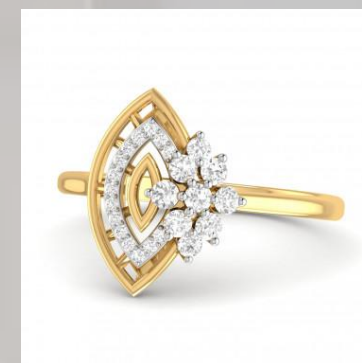

WOMEN RINGS 14 KARAT

ITEM NAME :- The Vaishali Diamond Ring

ITEM CODE :- 96741177143

| DETAILS OF WOMEN RINGS IN 14 KARAT | | | |
|------------------------------------|----------------------|--------------------------------|------------|
| GOLD DETAIL OF WOMEN RINGS | | DIAMOND DETAILS OF WOMEN RINGS | |
| KARAT | 14 KARAT | CLARITY | VS |
| WEIGHT | 4.03 GRAM | CARAT | 0.25 CARAT |
| COLOR | YELLOW , WHITE ,ROSE | COLOUR | G , H |

WOMEN RINGS 14 KARAT

ITEM NAME :- The Yahavi Diamond Ring

ITEM CODE :- 96741178143

| DETAILS OF WOMEN RINGS IN 14 KARAT | | | |
|------------------------------------|----------------------|--------------------------------|------------|
| GOLD DETAIL OF WOMEN RINGS | | DIAMOND DETAILS OF WOMEN RINGS | |
| KARAT | 14 KARAT | CLARITY | VS |
| WEIGHT | 2.96 GRAM | CARAT | 0.31 CARAT |
| COLOR | YELLOW , WHITE ,ROSE | COLOUR | G , H |