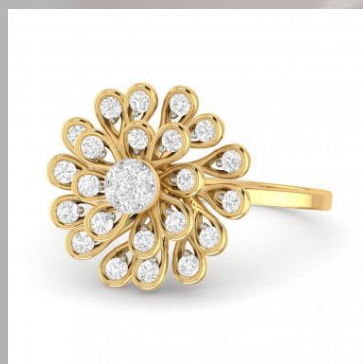

WOMEN RINGS 14 KARAT

ITEM NAME :- The Srimedha Diamond Ring

ITEM CODE :- 96741187143

DETAILS OF WOMEN RINGS IN 14 KARAT			
GOLD DETAIL OF WOMEN RINGS		DIAMOND DETAILS OF WOMEN RINGS	
KARAT	14 KARAT	CLARITY	VS
WEIGHT	4.84 GRAM	CARAT	0.56 CARAT
COLOR	YELLOW , WHITE ,ROSE	COLOUR	G , H