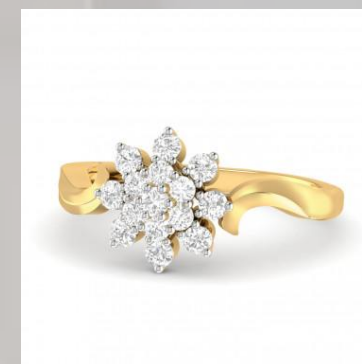

WOMEN RINGS 14 KARAT

ITEM NAME :- The Yahavi Diamond Ring

ITEM CODE :- 96741178143

| DETAILS OF WOMEN RINGS IN 14 KARAT | | | |
|------------------------------------|----------------------|--------------------------------|------------|
| GOLD DETAIL OF WOMEN RINGS | | DIAMOND DETAILS OF WOMEN RINGS | |
| KARAT | 14 KARAT | CLARITY | VS |
| WEIGHT | 2.96 GRAM | CARAT | 0.31 CARAT |
| COLOR | YELLOW , WHITE ,ROSE | COLOUR | G , H |

WOMEN RINGS 14 KARAT

ITEM NAME :- The Jineesha Diamond Ring

ITEM CODE :- 96741179143

| DETAILS OF WOMEN RINGS IN 14 KARAT | | | |
|------------------------------------|----------------------|--------------------------------|------------|
| GOLD DETAIL OF WOMEN RINGS | | DIAMOND DETAILS OF WOMEN RINGS | |
| KARAT | 14 KARAT | CLARITY | VS |
| WEIGHT | 3.19 GRAM | CARAT | 0.52 CARAT |
| COLOR | YELLOW , WHITE ,ROSE | COLOUR | G , H |