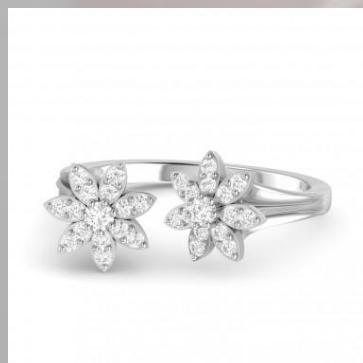

WOMEN RINGS 14 KARAT

ITEM NAME :- The Pieu Diamond Ring

ITEM CODE :- 96741174143

| DETAILS OF WOMEN RINGS IN 14 KARAT | | | |
|------------------------------------|----------------------|--------------------------------|------------|
| GOLD DETAIL OF WOMEN RINGS | | DIAMOND DETAILS OF WOMEN RINGS | |
| KARAT | 14 KARAT | CLARITY | VS |
| WEIGHT | 5.33 GRAM | CARAT | 0.34 CARAT |
| COLOR | YELLOW , WHITE ,ROSE | COLOUR | G , H |