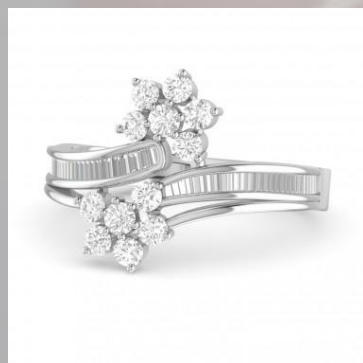

WOMEN RINGS 14 KARAT

ITEM NAME :- The Reha Diamond Ring

ITEM CODE :- 96741175143

DETAILS OF WOMEN RINGS IN 14 KARAT			
GOLD DETAIL OF WOMEN RINGS		DIAMOND DETAILS OF WOMEN RINGS	
KARAT	14 KARAT	CLARITY	VS
WEIGHT	3.51 GRAM	CARAT	0.55 CARAT
COLOR	YELLOW , WHITE ,ROSE	COLOUR	G , H