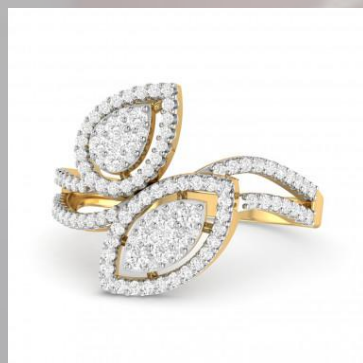

WOMEN RINGS 14 KARAT

ITEM NAME :- The Knoty Knot Diamond Ring

ITEM CODE :- 96741180143

DETAILS OF WOMEN RINGS IN 14 KARAT			
GOLD DETAIL OF WOMEN RINGS		DIAMOND DETAILS OF WOMEN RINGS	
KARAT	14 KARAT	CLARITY	VS
WEIGHT	4.60 GRAM	CARAT	0.61 CARAT
COLOR	YELLOW , WHITE ,ROSE	COLOUR	G , H