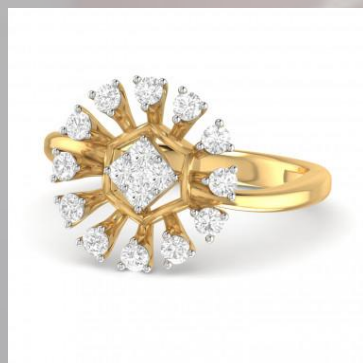

WOMEN RINGS 14 KARAT

ITEM NAME :- The Diamond Silver Humming Bir...

ITEM CODE :- 96741200143

DETAILS OF WOMEN RINGS IN 14 KARAT			
GOLD DETAIL OF WOMEN RINGS		DIAMOND DETAILS OF WOMEN RINGS	
KARAT	14 KARAT	CLARITY	VS
WEIGHT	4.65 GRAM	CARAT	0.60 CARAT
COLOR	YELLOW , WHITE ,ROSE	COLOUR	G , H