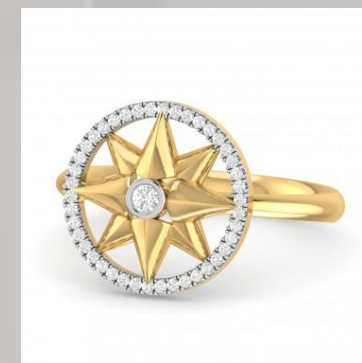

WOMEN RINGS 14 KARAT

ITEM NAME :- The Shefali Diamond Ring

ITEM CODE :- 96741192143

| DETAILS OF WOMEN RINGS IN 14 KARAT | | | |
|------------------------------------|----------------------|--------------------------------|------------|
| GOLD DETAIL OF WOMEN RINGS | | DIAMOND DETAILS OF WOMEN RINGS | |
| KARAT | 14 KARAT | CLARITY | VS |
| WEIGHT | 3.77 GRAM | CARAT | 0.18 CARAT |
| COLOR | YELLOW , WHITE ,ROSE | COLOUR | G , H |