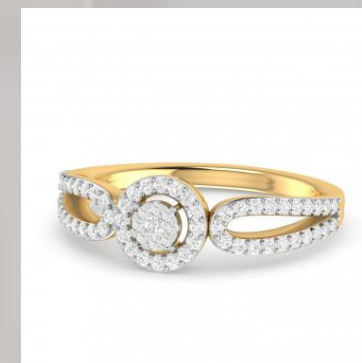

PRICE OF WOMEN RINGS IN DIFFERENT CURRENCY (INCLUDE WITH ALL TAXES AND COURIER CHARGES)

PRICE IN EURO		PRICE IN DOLLAR		PRICE IN DIHRAM		PRICE IN RUPIES	
PRICE	597.64	PRICE	655.94	PRICE	2444.88	PRICE	53787.31
DISCOUNT	108.66	DISCOUNT	119.26	DISCOUNT	444.52	DISCOUNT	9779.51
TOTAL PRICE	488.98	TOTAL PRICE	536.68	TOTAL PRICE	2000.35	TOTAL PRICE	44007.80