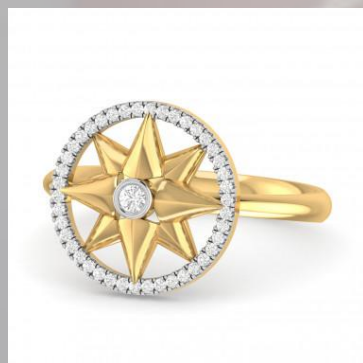

WOMEN RINGS 14 KARAT

ITEM NAME :- The Shefali Diamond Ring

ITEM CODE :- 96741192143

DETAILS OF WOMEN RINGS IN 14 KARAT			
GOLD DETAIL OF WOMEN RINGS		DIAMOND DETAILS OF WOMEN RINGS	
KARAT	14 KARAT	CLARITY	VS
WEIGHT	3.77 GRAM	CARAT	0.18 CARAT
COLOR	YELLOW , WHITE ,ROSE	COLOUR	G , H