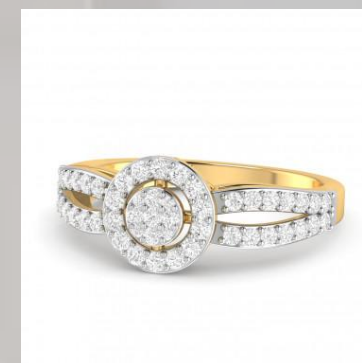

WOMEN RINGS 14 KARAT

ITEM NAME :- The Eternity Diamond Ring

ITEM CODE :- 96741184143

| DETAILS OF WOMEN RINGS IN 14 KARAT | | | |
|------------------------------------|----------------------|--------------------------------|------------|
| GOLD DETAIL OF WOMEN RINGS | | DIAMOND DETAILS OF WOMEN RINGS | |
| KARAT | 14 KARAT | CLARITY | VS |
| WEIGHT | 4.05 GRAM | CARAT | 0.53 CARAT |
| COLOR | YELLOW , WHITE ,ROSE | COLOUR | G , H |

PRICE OF WOMEN RINGS IN DIFFERENT CURRENCY (INCLUDE WITH ALL TAXES AND COURIER CHARGES)

| PRICE IN EURO | | PRICE IN DOLLAR | | PRICE IN DIHRAM | | PRICE IN RUPIES | |
|---------------|--------|-----------------|--------|-----------------|---------|-----------------|----------|
| PRICE | 761.39 | PRICE | 835.67 | PRICE | 3114.79 | PRICE | 68525.34 |
| DISCOUNT | 138.44 | DISCOUNT | 151.94 | DISCOUNT | 566.33 | DISCOUNT | 12459.15 |
| TOTAL PRICE | 622.96 | TOTAL PRICE | 683.73 | TOTAL PRICE | 2548.46 | TOTAL PRICE | 56066.19 |

WOMEN RINGS 14 KARAT

ITEM NAME :- The Wishing Bone Diamond Ring

ITEM CODE :- 96741185143

| DETAILS OF WOMEN RINGS IN 14 KARAT | | | |
|------------------------------------|----------------------|--------------------------------|------------|
| GOLD DETAIL OF WOMEN RINGS | | DIAMOND DETAILS OF WOMEN RINGS | |
| KARAT | 14 KARAT | CLARITY | VS |
| WEIGHT | 4.67 GRAM | CARAT | 0.59 CARAT |
| COLOR | YELLOW , WHITE ,ROSE | COLOUR | G , H |