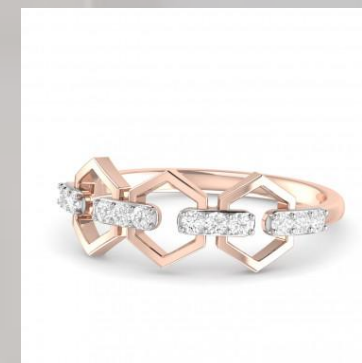

PRICE OF WOMEN RINGS IN DIFFERENT CURRENCY (INCLUDE WITH ALL TAXES AND COURIER CHARGES)

PRICE IN EURO		PRICE IN DOLLAR		PRICE IN DIHRAM		PRICE IN RUPIES	
PRICE	386.02	PRICE	423.68	PRICE	1579.18	PRICE	34741.88
DISCOUNT	70.19	DISCOUNT	77.03	DISCOUNT	287.12	DISCOUNT	6316.71
TOTAL PRICE	315.84	TOTAL PRICE	346.65	TOTAL PRICE	1292.05	TOTAL PRICE	28425.18