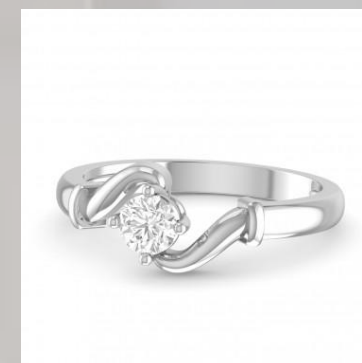

PRICE OF WOMEN RINGS IN DIFFERENT CURRENCY (INCLUDE WITH ALL TAXES AND COURIER CHARGES)

PRICE IN EURO		PRICE IN DOLLAR		PRICE IN DIHRAM		PRICE IN RUPIES	
PRICE	564.79	PRICE	619.90	PRICE	2310.52	PRICE	50831.43
DISCOUNT	102.69	DISCOUNT	112.71	DISCOUNT	420.09	DISCOUNT	9242.08
TOTAL PRICE	462.10	TOTAL PRICE	507.19	TOTAL PRICE	1890.43	TOTAL PRICE	41589.35