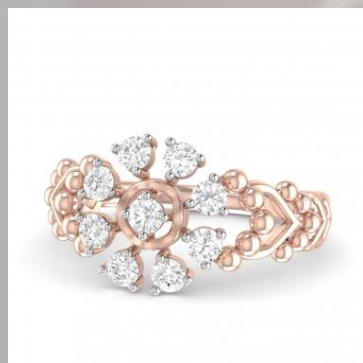

WOMEN RINGS 14 KARAT

ITEM NAME :- The Yachna Diamond Ring

ITEM CODE :- 96741202143

DETAILS OF WOMEN RINGS IN 14 KARAT			
GOLD DETAIL OF WOMEN RINGS		DIAMOND DETAILS OF WOMEN RINGS	
KARAT	14 KARAT	CLARITY	VS
WEIGHT	4.49 GRAM	CARAT	0.68 CARAT
COLOR	YELLOW , WHITE ,ROSE	COLOUR	G , H