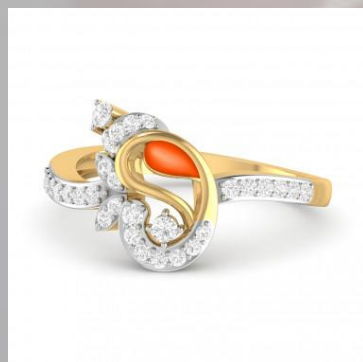

WOMEN RINGS 14 KARAT

ITEM NAME :- The Thivi Diamond Ring

ITEM CODE :- 96741188143

DETAILS OF WOMEN RINGS IN 14 KARAT			
GOLD DETAIL OF WOMEN RINGS		DIAMOND DETAILS OF WOMEN RINGS	
KARAT	14 KARAT	CLARITY	VS
WEIGHT	4.84 GRAM	CARAT	0.30 CARAT
COLOR	YELLOW , WHITE ,ROSE	COLOUR	G , H