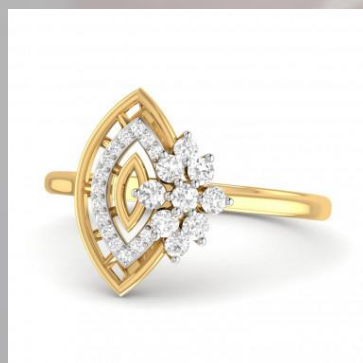

WOMEN RINGS 14 KARAT

ITEM NAME :- The Yahavi Diamond Ring

ITEM CODE :- 96741178143

DETAILS OF WOMEN RINGS IN 14 KARAT			
GOLD DETAIL OF WOMEN RINGS		DIAMOND DETAILS OF WOMEN RINGS	
KARAT	14 KARAT	CLARITY	VS
WEIGHT	2.96 GRAM	CARAT	0.31 CARAT
COLOR	YELLOW , WHITE ,ROSE	COLOUR	G , H