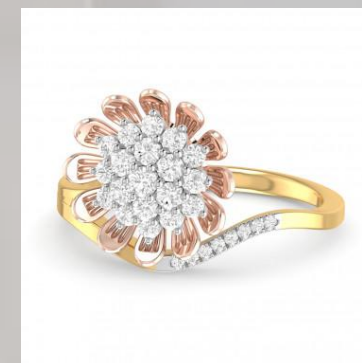

WOMEN RINGS 14 KARAT

ITEM NAME :- The Link Unite Diamond Ring

ITEM CODE :- 96741183143

| DETAILS OF WOMEN RINGS IN 14 KARAT | | | |
|------------------------------------|----------------------|--------------------------------|------------|
| GOLD DETAIL OF WOMEN RINGS | | DIAMOND DETAILS OF WOMEN RINGS | |
| KARAT | 14 KARAT | CLARITY | VS |
| WEIGHT | 2.44 GRAM | CARAT | 0.46 CARAT |
| COLOR | YELLOW , WHITE ,ROSE | COLOUR | G , H |

PRICE OF WOMEN RINGS IN DIFFERENT CURRENCY (INCLUDE WITH ALL TAXES AND COURIER CHARGES)

| PRICE IN EURO | | PRICE IN DOLLAR | | PRICE IN DIHRAM | | PRICE IN RUPIES | |
|---------------|--------|-----------------|--------|-----------------|---------|-----------------|----------|
| PRICE | 605.91 | PRICE | 665.02 | PRICE | 2478.73 | PRICE | 54532.03 |
| DISCOUNT | 110.17 | DISCOUNT | 120.91 | DISCOUNT | 450.68 | DISCOUNT | 9914.91 |
| TOTAL PRICE | 495.75 | TOTAL PRICE | 544.11 | TOTAL PRICE | 2028.05 | TOTAL PRICE | 44617.12 |

WOMEN RINGS 14 KARAT

ITEM NAME :- The Eternity Diamond Ring

ITEM CODE :- 96741184143

| DETAILS OF WOMEN RINGS IN 14 KARAT | | | |
|------------------------------------|----------------------|--------------------------------|------------|
| GOLD DETAIL OF WOMEN RINGS | | DIAMOND DETAILS OF WOMEN RINGS | |
| KARAT | 14 KARAT | CLARITY | VS |
| WEIGHT | 4.05 GRAM | CARAT | 0.53 CARAT |
| COLOR | YELLOW , WHITE ,ROSE | COLOUR | G , H |