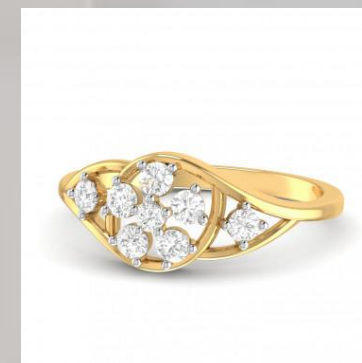

WOMEN RINGS 14 KARAT

ITEM NAME :- The Jeevitha Diamond Ring

ITEM CODE :- 96741182143

| DETAILS OF WOMEN RINGS IN 14 KARAT | | | |
|------------------------------------|----------------------|--------------------------------|------------|
| GOLD DETAIL OF WOMEN RINGS | | DIAMOND DETAILS OF WOMEN RINGS | |
| KARAT | 14 KARAT | CLARITY | VS |
| WEIGHT | 4.17 GRAM | CARAT | 0.76 CARAT |
| COLOR | YELLOW , WHITE ,ROSE | COLOUR | G , H |

PRICE OF WOMEN RINGS IN DIFFERENT CURRENCY (INCLUDE WITH ALL TAXES AND COURIER CHARGES)

| PRICE IN EURO | | PRICE IN DOLLAR | | PRICE IN DIHRAM | | PRICE IN RUPIES | |
|---------------|--------|-----------------|---------|-----------------|---------|-----------------|----------|
| PRICE | 986.19 | PRICE | 1082.40 | PRICE | 4034.40 | PRICE | 88756.81 |
| DISCOUNT | 179.31 | DISCOUNT | 196.80 | DISCOUNT | 733.53 | DISCOUNT | 16137.60 |
| TOTAL PRICE | 806.88 | TOTAL PRICE | 885.60 | TOTAL PRICE | 3300.87 | TOTAL PRICE | 72619.20 |

WOMEN RINGS 14 KARAT

ITEM NAME :- The Link Unite Diamond Ring

ITEM CODE :- 96741183143

| DETAILS OF WOMEN RINGS IN 14 KARAT | | | |
|------------------------------------|----------------------|--------------------------------|------------|
| GOLD DETAIL OF WOMEN RINGS | | DIAMOND DETAILS OF WOMEN RINGS | |
| KARAT | 14 KARAT | CLARITY | VS |
| WEIGHT | 2.44 GRAM | CARAT | 0.46 CARAT |
| COLOR | YELLOW , WHITE ,ROSE | COLOUR | G , H |