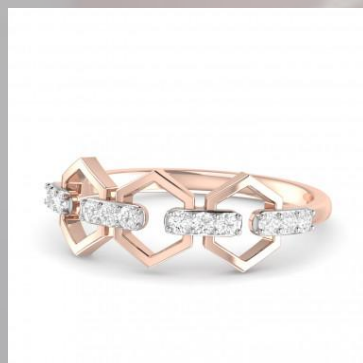

WOMEN RINGS 14 KARAT

ITEM NAME :- The Malavika Diamond Ring

ITEM CODE :- 96741194143

DETAILS OF WOMEN RINGS IN 14 KARAT			
GOLD DETAIL OF WOMEN RINGS		DIAMOND DETAILS OF WOMEN RINGS	
KARAT	14 KARAT	CLARITY	VS
WEIGHT	2.84 GRAM	CARAT	0.20 CARAT
COLOR	YELLOW , WHITE ,ROSE	COLOUR	G , H