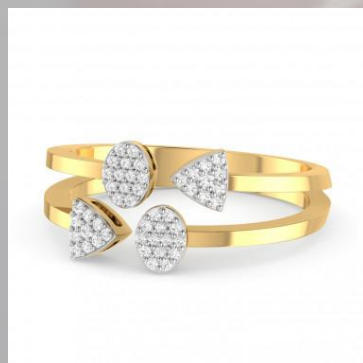

WOMEN RINGS 14 KARAT

ITEM NAME :- The Jeeteshi Diamond Ring

ITEM CODE :- 96741181143

DETAILS OF WOMEN RINGS IN 14 KARAT			
GOLD DETAIL OF WOMEN RINGS		DIAMOND DETAILS OF WOMEN RINGS	
KARAT	14 KARAT	CLARITY	VS
WEIGHT	2.37 GRAM	CARAT	0.13 CARAT
COLOR	YELLOW , WHITE ,ROSE	COLOUR	G , H