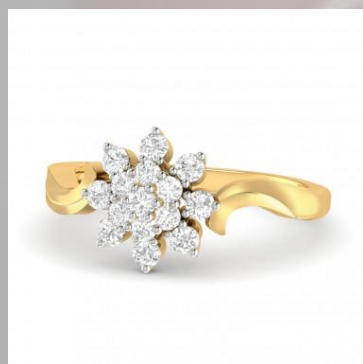

WOMEN RINGS 14 KARAT

ITEM NAME :- The Jineesha Diamond Ring

ITEM CODE :- 96741179143

DETAILS OF WOMEN RINGS IN 14 KARAT			
GOLD DETAIL OF WOMEN RINGS		DIAMOND DETAILS OF WOMEN RINGS	
KARAT	14 KARAT	CLARITY	VS
WEIGHT	3.19 GRAM	CARAT	0.52 CARAT
COLOR	YELLOW , WHITE ,ROSE	COLOUR	G , H