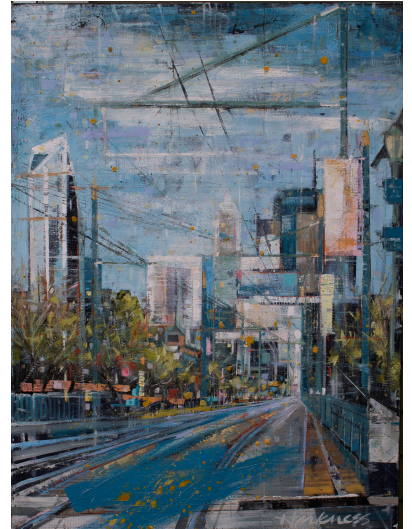

September 28th - November 11th

Opening Reception

Friday, October 8th - 6-8pm

2020 Best of Show Winner:
On the Uptown Line by Anne Harkness

This Year's Judge

Emily T Andress -
Artist

Best of Show & Cash Awards