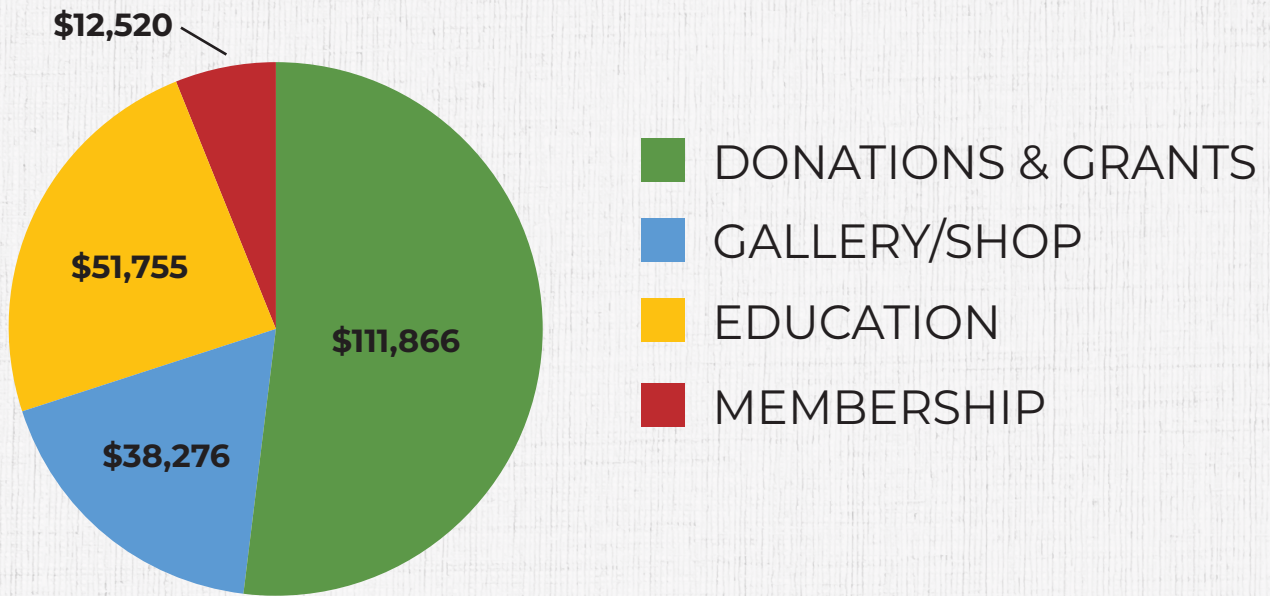

## GALLERY AND GALLERY SHOP:

587

GALLERY & SHOP ARTISTS

321

ARTWORKS SOLD

**INCOME:**

**EXPENSES:**