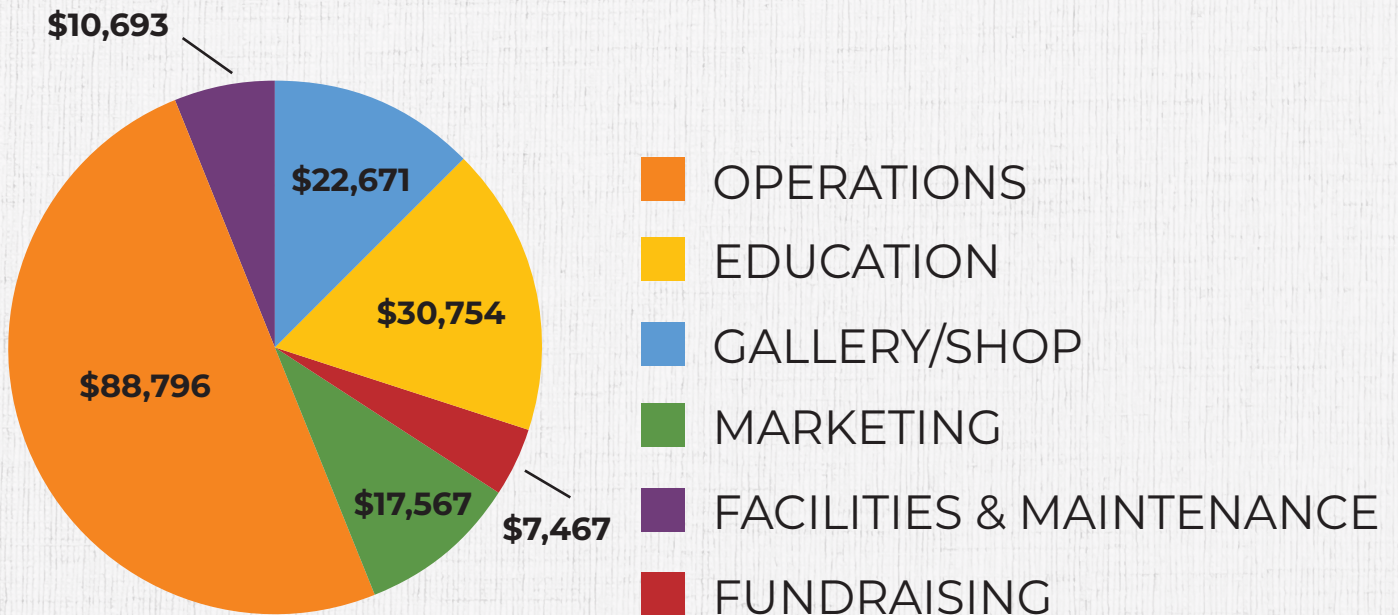

## GALLERY AND GALLERY SHOP:

587

GALLERY & SHOP ARTISTS

321

ARTWORKS SOLD

**INCOME:**

**EXPENSES:**