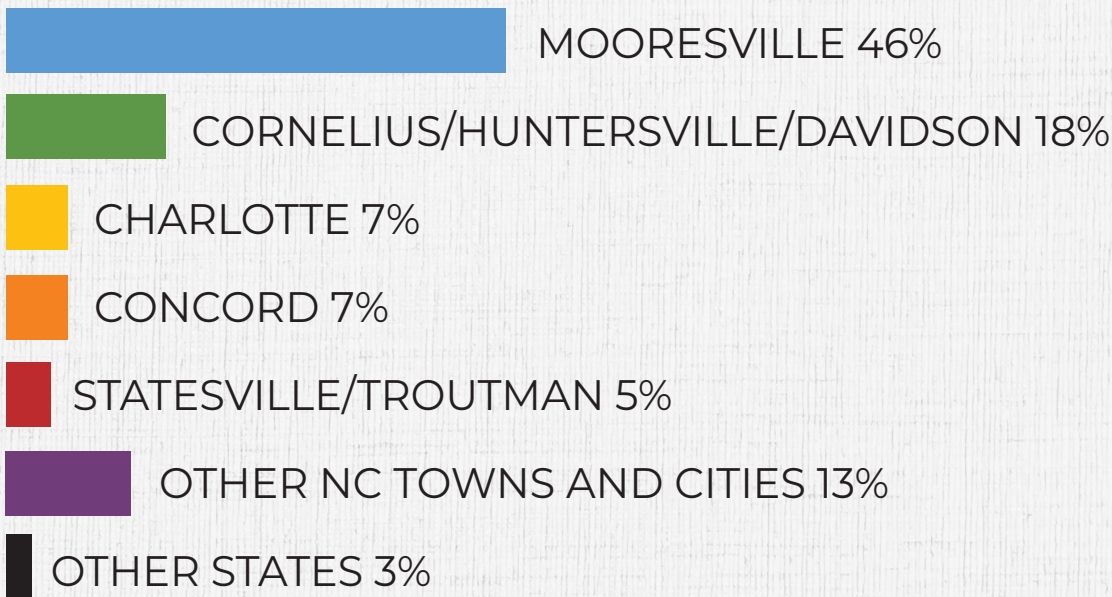

**VISITORS:**

12,123 TOTAL

**VOLUNTEERS/STAFF:**

6,431 HOURS 

**MEMBERSHIP:**

The community we serve is expanding. Artists and art enthusiasts are engaging in record numbers.

340 TOTAL MEMBERS & DONORS

# BY THE NUMBERS