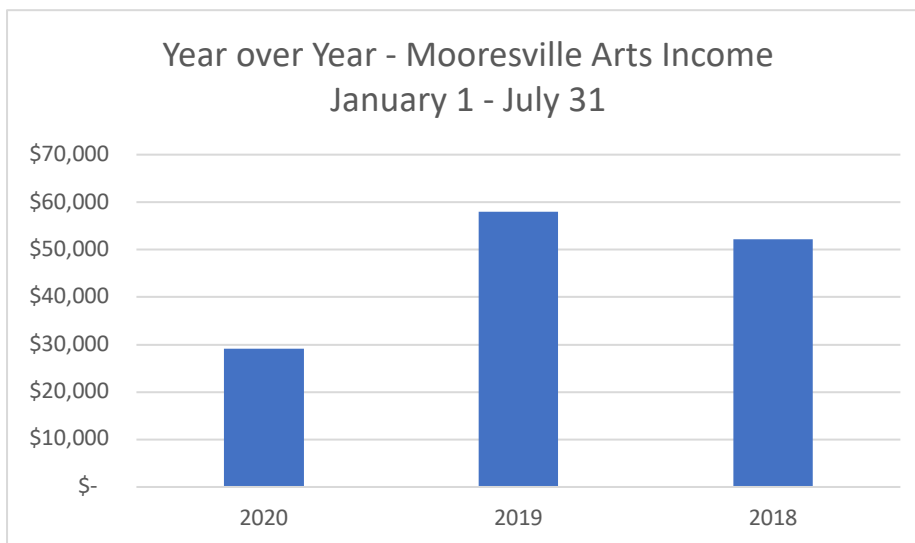

Brief update on the impact of COVID-19 on Mooresville Arts

Like most businesses and non-profits, Mooresville Arts has been negatively impacted by the COVID-19 pandemic. Mooresville Arts was growing and thriving before the pandemic hit and with your support and involvement it will survive and thrive again. This report shows the current impact and identifies ways you can help MA through these unique times.

FINANCIAL IMPACT

One of the more drastic impacts on MA is the financial impact. The 2020 January through July income dropped by almost 50% from 2019.

Not only did Mooresville Arts take a financial hit, artists who sell artwork in the gallery and gift shop, as well as art instructors who teach at the gallery lost 69% of their MA income from January to July.