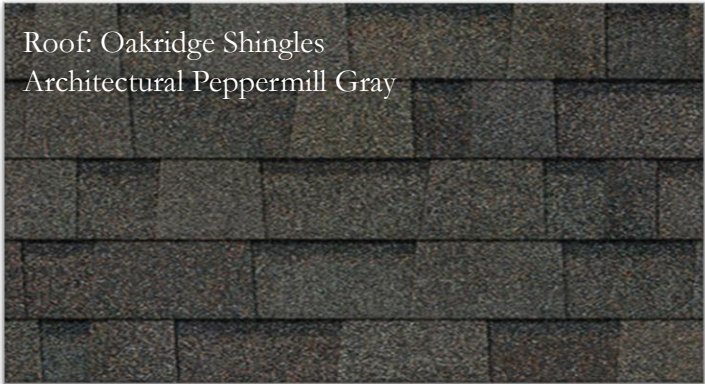

Exterior Package #2

Vinyl Window Color: Bronze
Gutter Color: Bronze

Exterior Package #3

Roof: Oakridge Shingles
Architectural Peppermill Gray

Metal Roof:
Spectre Slate Grey

Siding & Trim:
Alabaster SW7008

Shutters & Front Door:
Repose Gray SW7015