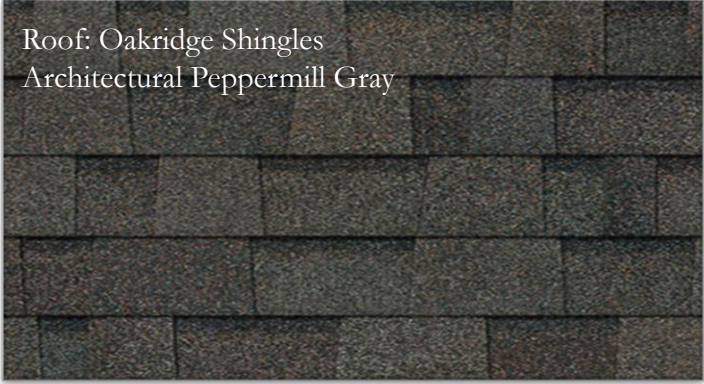

Metal Roof:
Spectre Slate Grey

Exterior Package #5

Roof: Oakridge Shingles
Architectural Peppermill Gray