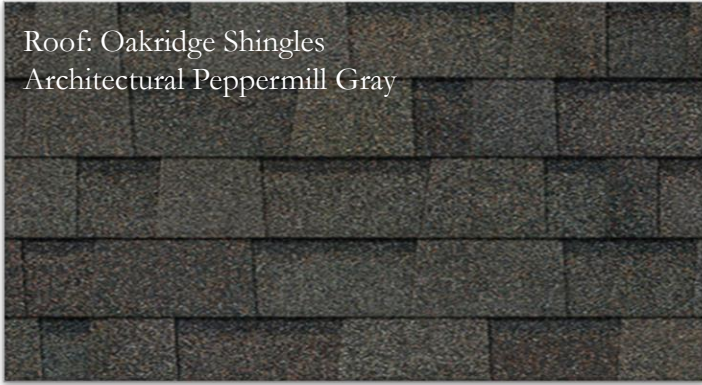

Metal Roof:
Spectre Dark Bronze

Siding:
Accessible Beige SW7036

Front Door:
Sage Green Light SW2851

Shutters:
Black Fox SW7020

Trim:
Pure White SW7005

Vinyl Window Color: Bronze
Gutter Color: Bronze

Exterior Package #8

Roof: Oakridge Shingles
Architectural Driftwood

Metal Roof:
Spectre Dark Bronze

Siding:
Repose Gray SW7015

Trim:
Pure White SW7005

Front Door & Shutters:
Cyberspace SW7076

Vinyl Window Color: Bronze
Gutter Color: Bronze

Exterior Package #9

Roof: Oakridge Shingles
Architectural Peppermill Gray

Metal Roof:
Spectre Slate Grey

Siding:
Cityscape SW7067

Front Door & Shutters:
Iron Ore SW7069

Trim:
Pure White SW7005

Vinyl Window Color: White
Gutter Color: Bronze