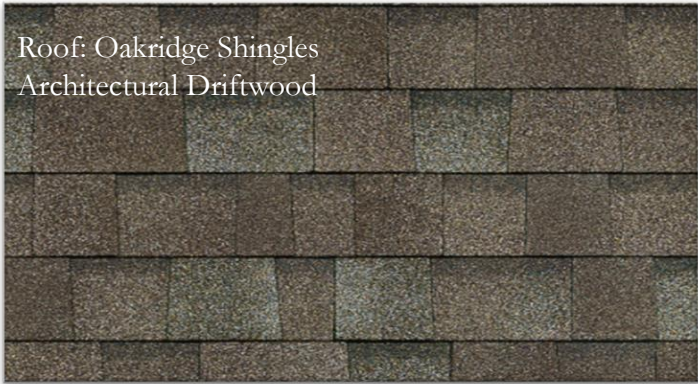

Metal Roof:
Spectre Dark Bronze

Exterior Package #4

Roof: Oakridge Shingles
Architectural Driftwood