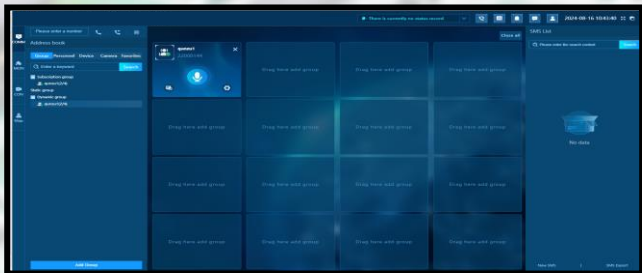

LOGIN Page : can log create login credentials from non-administrator to administrator

Live streaming platform

Voice monitoring and dispatching page

GPS monitoring page

Remote monitoring overview

Kingtent Technology (Thailand) Co., Ltd.