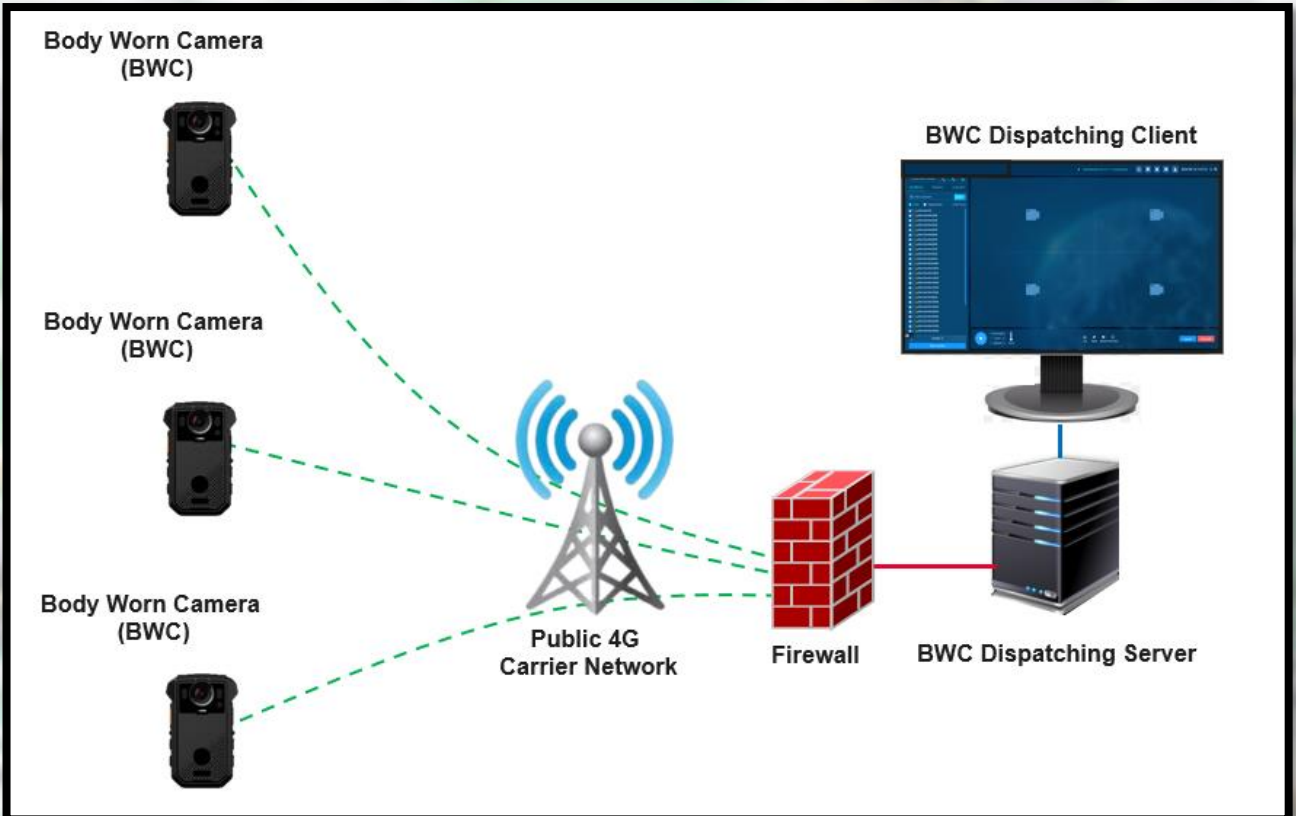

KIT SIGHT

Live Streaming
Solution

“Instant Vision, Unmatched Reliability”

“KIT SIGHT” is a Web-based advanced live streaming platform tailored for body-worn cameras, providing real-time video and multimedia capabilities for diverse applications. Our platform ensures seamless and reliable communication by integrating voice, video, image, and text dispatching.

Product Highlights

“Ease of Deployment”

Facilitates remote configuration and centralized management of user permissions via KIT SIGHT. It also supports virtual deployment.

“Distributed Deployment Mode”

Utilizes IP networks such as Metropolitan Area Networks (MANs), optical fibers, and satellite links, overcoming traditional distance limitations of copper cables and allowing for devices to be located far apart.

LOGIN Page : can log create login credentials from non-administrator to administrator

Live streaming platform

Voice monitoring and dispatching page

GPS monitoring page

Remote monitoring overview

Kingtent Technology (Thailand) Co., Ltd.