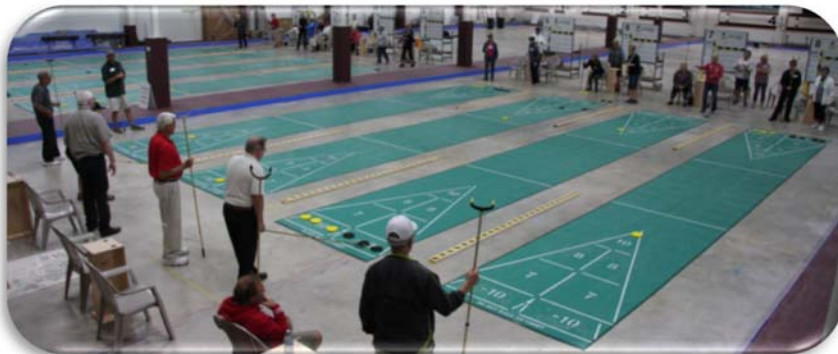

COME JOIN THE EDMONTON SHUFFLEBOARD ASSOCIATION & PLAY FLOOR SHUFFLEBOARD

Shuffleboard play will commence in the months of May, June, July and August of 2019 at the Ottewell Curling Club (OCC), located at: 4205 - 102 Avenue, Edmonton, AB. The picture you see is just a portion of our courts.

The club's official name is: Greater Edmonton Shuffleboard Association or "GESA" for short.

Annual membership is \$30.00 per person and non-members shall be able to drop-in and

shuffle for a \$3.00 daily fee (which includes a free lesson) (fees help offset equipment costs). Drop-in players 17 and under must be accompanied by an adult member in good standing. GESA will be offering free lessons and improvement clinics. Shuffleboard cues provided. Recommended footwear is a rubber type runner (not flat soled shoes). The Greater Edmonton Shuffleboard Association (GESA) is a non-profit organization that promotes the game of floor shuffleboard with the goals of fun, social interaction, the challenge of competition, and wellness through exercise, for individuals of all ages and abilities.

Floor or court Shuffleboard, is a strategic game in which players use cues to push weighted discs, sending them gliding down a narrow and elongated court, with the purpose of having them come to rest within a marked scoring area.

Find out why you don't want to go in the "kitchen"!!

- We provide a social atmosphere and a great facility for members to gather and enjoy the game of floor shuffleboard. Join us for fun events such as Crazy Hat Day, Battle of the Sexes Event, Strategy Clinics, the Novice Event or come find out what a game of Horse Collar entails. Equipment, supplies, and schedules to play shuffleboard, are available and provided for your enjoyment. Everyone is welcome. (All participants are asked to sign a liability waiver.)
- If you have enjoyed stick curling, ice curling, air hockey, bowling, bocce, croquet, or billiards, floor shuffleboard is the game for you!