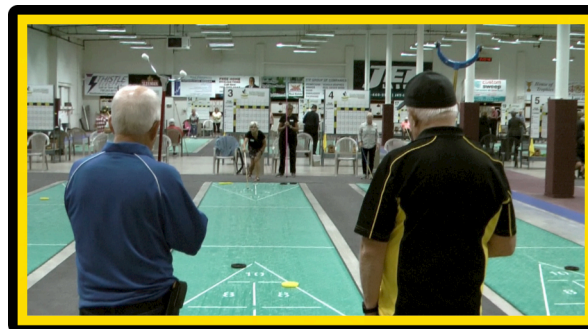

*For Tournament Entry
Contact Linda Wozniuk at
lwozniuk@gmail.com
or Phone 780 916-2203
Entry payments can be
made via e-transfer.*

Pickle Ball and Shuffleboard are two of the fastest growing adult sports. Shuffleboard is more mentally challenging and much easier on the body. It requires no great physical strength, yet is a game of skill and strategy. Unlike golf, all play is indoors so there are no rainout days. Our hours of play avoid rush hour traffic. This is an inexpensive way to have fun, make new friends, and get in some easy exercise. One can play the entire season for slightly more than a single game of golf. If you have never played shuffleboard before, fear not. This is an easy game to learn, and we provide free shuffleboard cues, lessons, and improvement sessions. So come on down and play with us!