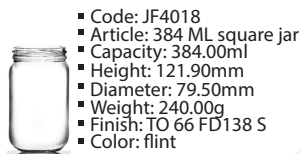

- Code: JF4010
- Article: 300 ML jar
- Capacity: 300.00ml
- Height: 119.75mm
- Diameter: 64.98mm
- Weight: 160.00g
- Finish: TO 63 FD 138
- Color: flint

- Code: JF4011
- Article: 314 ML jar
- Capacity: 314.00ml
- Height: 112.00mm
- Diameter: 68.00mm
- Weight: 150.00g
- Finish: TO 63 FD138 S
- Color: flint

- Code: JF4012
- Article: 320 ML jar
- Capacity: 320.00ml
- Height: 119.00mm
- Diameter: 68.40mm
- Weight: 180.00g
- Finish: TO 63 FD138
- Color: flint

- Code: JF4013
- Article: 330 ML jar
- Capacity: 330.00ml
- Height: 75.00mm
- Diameter: 86.40mm
- Weight: 175.00g
- Finish: TO 28 FD130
- Color: flint

- Code: JF4014
- Article: 12 jar-358 ML
- Capacity: 358.00ml
- Height: 153.10mm
- Diameter: 63.50mm
- Weight: 230.00g
- Finish: TO 58 FD 132
- Color: flint

- Code: JF4015
- Article: 370 ML jar
- Capacity: 370.00ml
- Height: 120.36mm
- Diameter: 72.38mm
- Weight: 170.00g
- Finish: 28 PP STD
- Color: flint

- Code: JF4016
- Article: 370 ML tall jar
- Capacity: 370.00ml
- Height: 152.00mm
- Diameter: 64.50mm
- Weight: 200.00g
- Finish: GPI 63-2030
- Color: flint

- Code: JF4017
- Article: 370 ML jar
- Capacity: 370.00ml
- Height: 118.70mm
- Diameter: 71.80mm
- Weight: 175.00g
- Finish: GPI 63-2030
- Color: flint