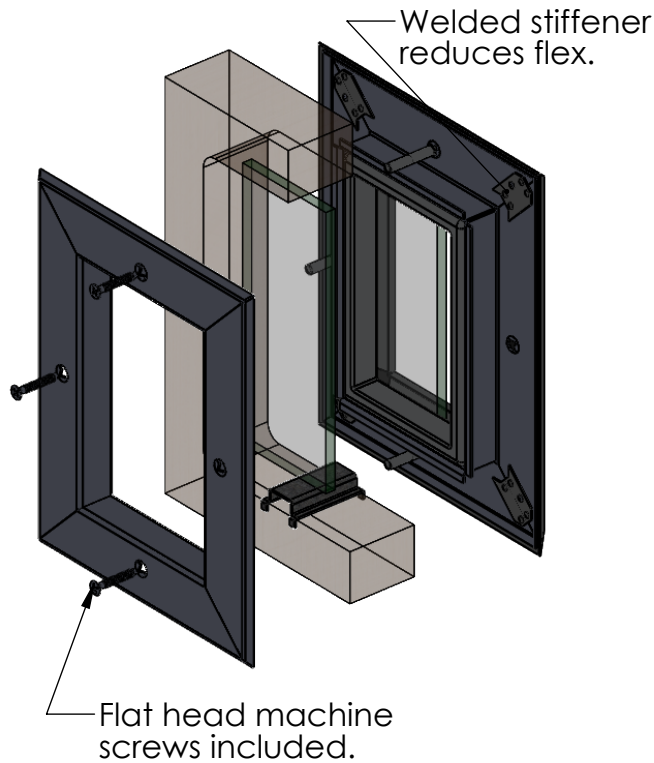

Model 115-L1

Fire-rated.

Lead-lined to hold fire-rated glass & leaded glass.

This frame may be installed with most fire-rated glazing material that has approval for conformance to ANSI/UL 10B, ANSI/UL 10C, NFPA 80, NFPA 252, or CAN/ULC S104.