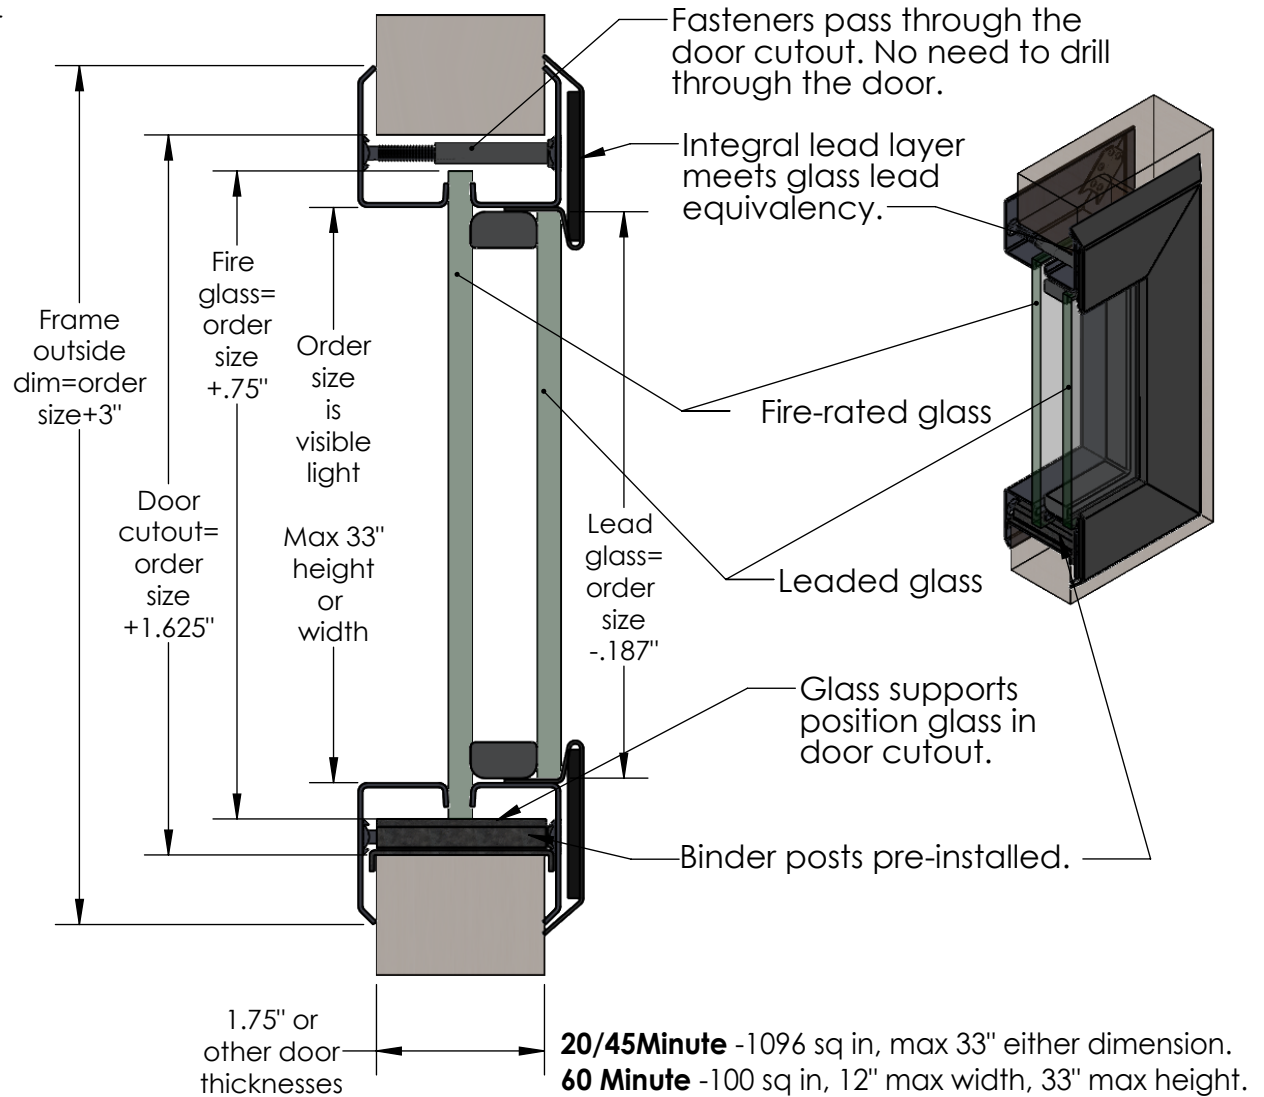

Model 115-L1

Fire-rated.

Lead-lined to hold fire-rated glass & leaded glass.

This frame may be installed with most fire-rated glazing material that has approval for conformance to ANSI/UL 10B, ANSI/UL 10C, NFPA 80, NFPA 252, or CAN/ULC S104.

Materials & Finish

18 ga mild steel standard.
Galvanized or stainless steel available.
Extremely durable powder coating.
Beige, gray & dark bronze standard.
RAL & custom colors available.
Real wood veneer.