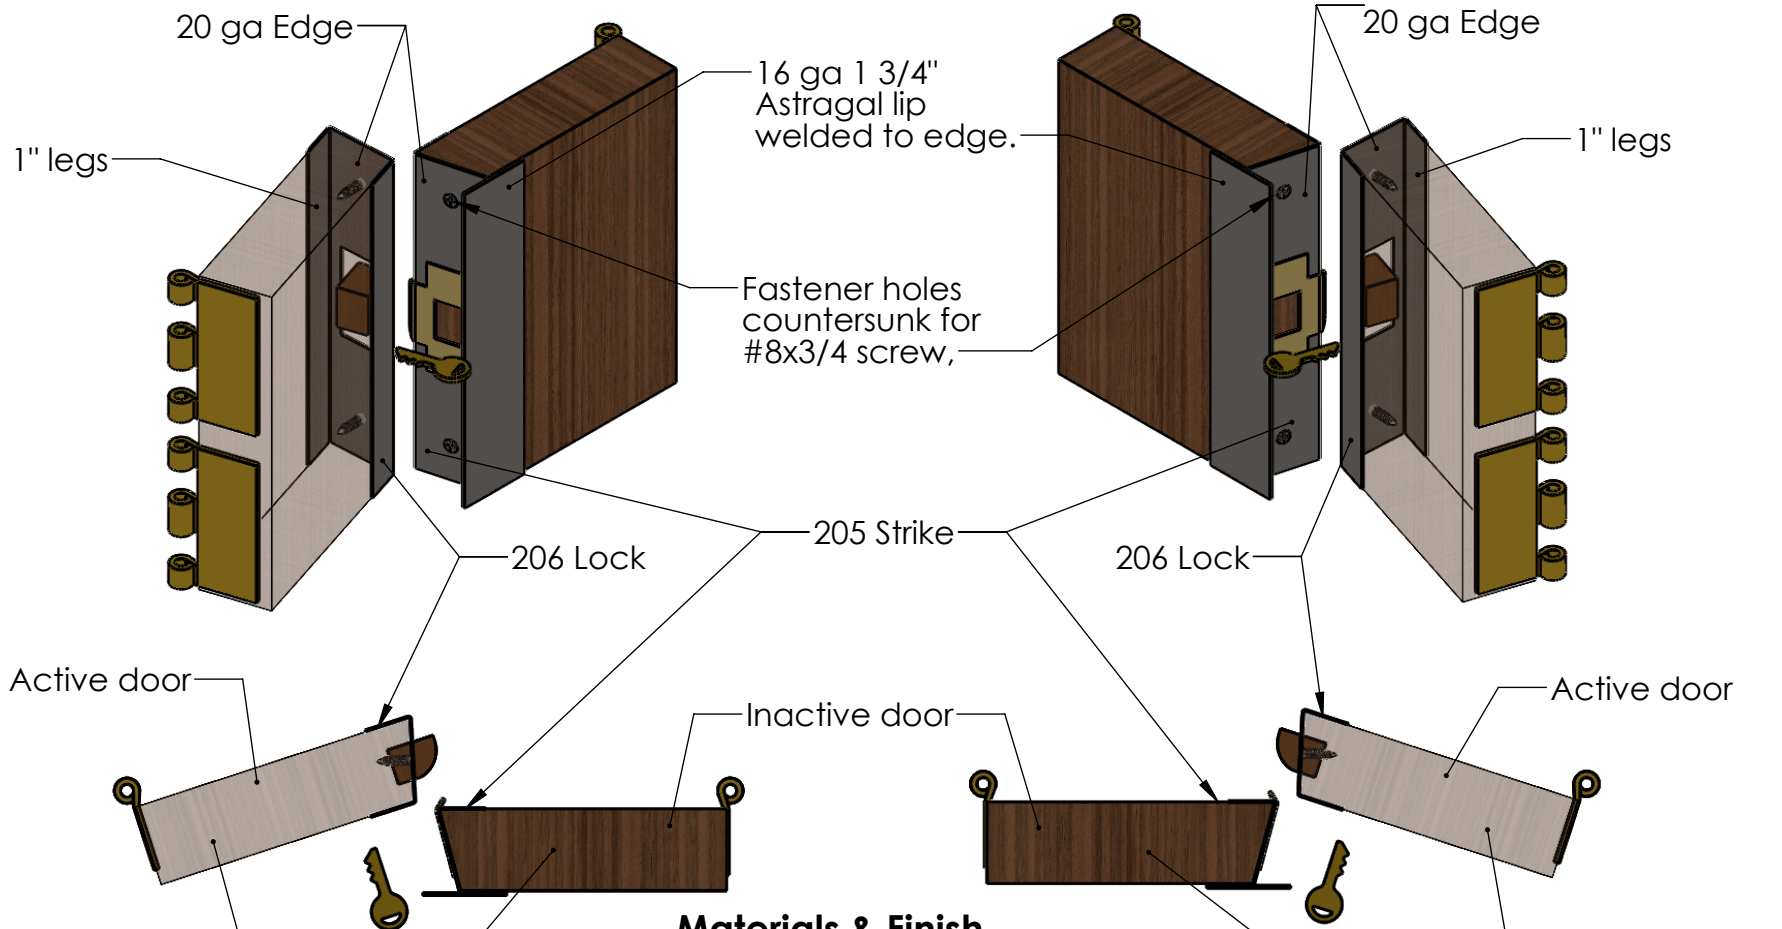

Edge & Astragal sets are listed to 90 MIN UL. Double Edge sets are listed to 90 MIN UL. Listed under both Negative and Positive Pressure Standards. UL Listed in steel & stainless steel. UL Listed with veneer wrapping under Negative & Positive Pressure.

207 LH Active set

207 RH Active set

Materials & Finish

- 20 ga mild steel standard.
- Galvanized or stainless steel available.
- Extremely durable powder coating.
- Beige, gray & dark bronze standard.
- RAL & custom colors available.
- Real wood veneer.
- Lead-lined available.
- Lengths to 120".