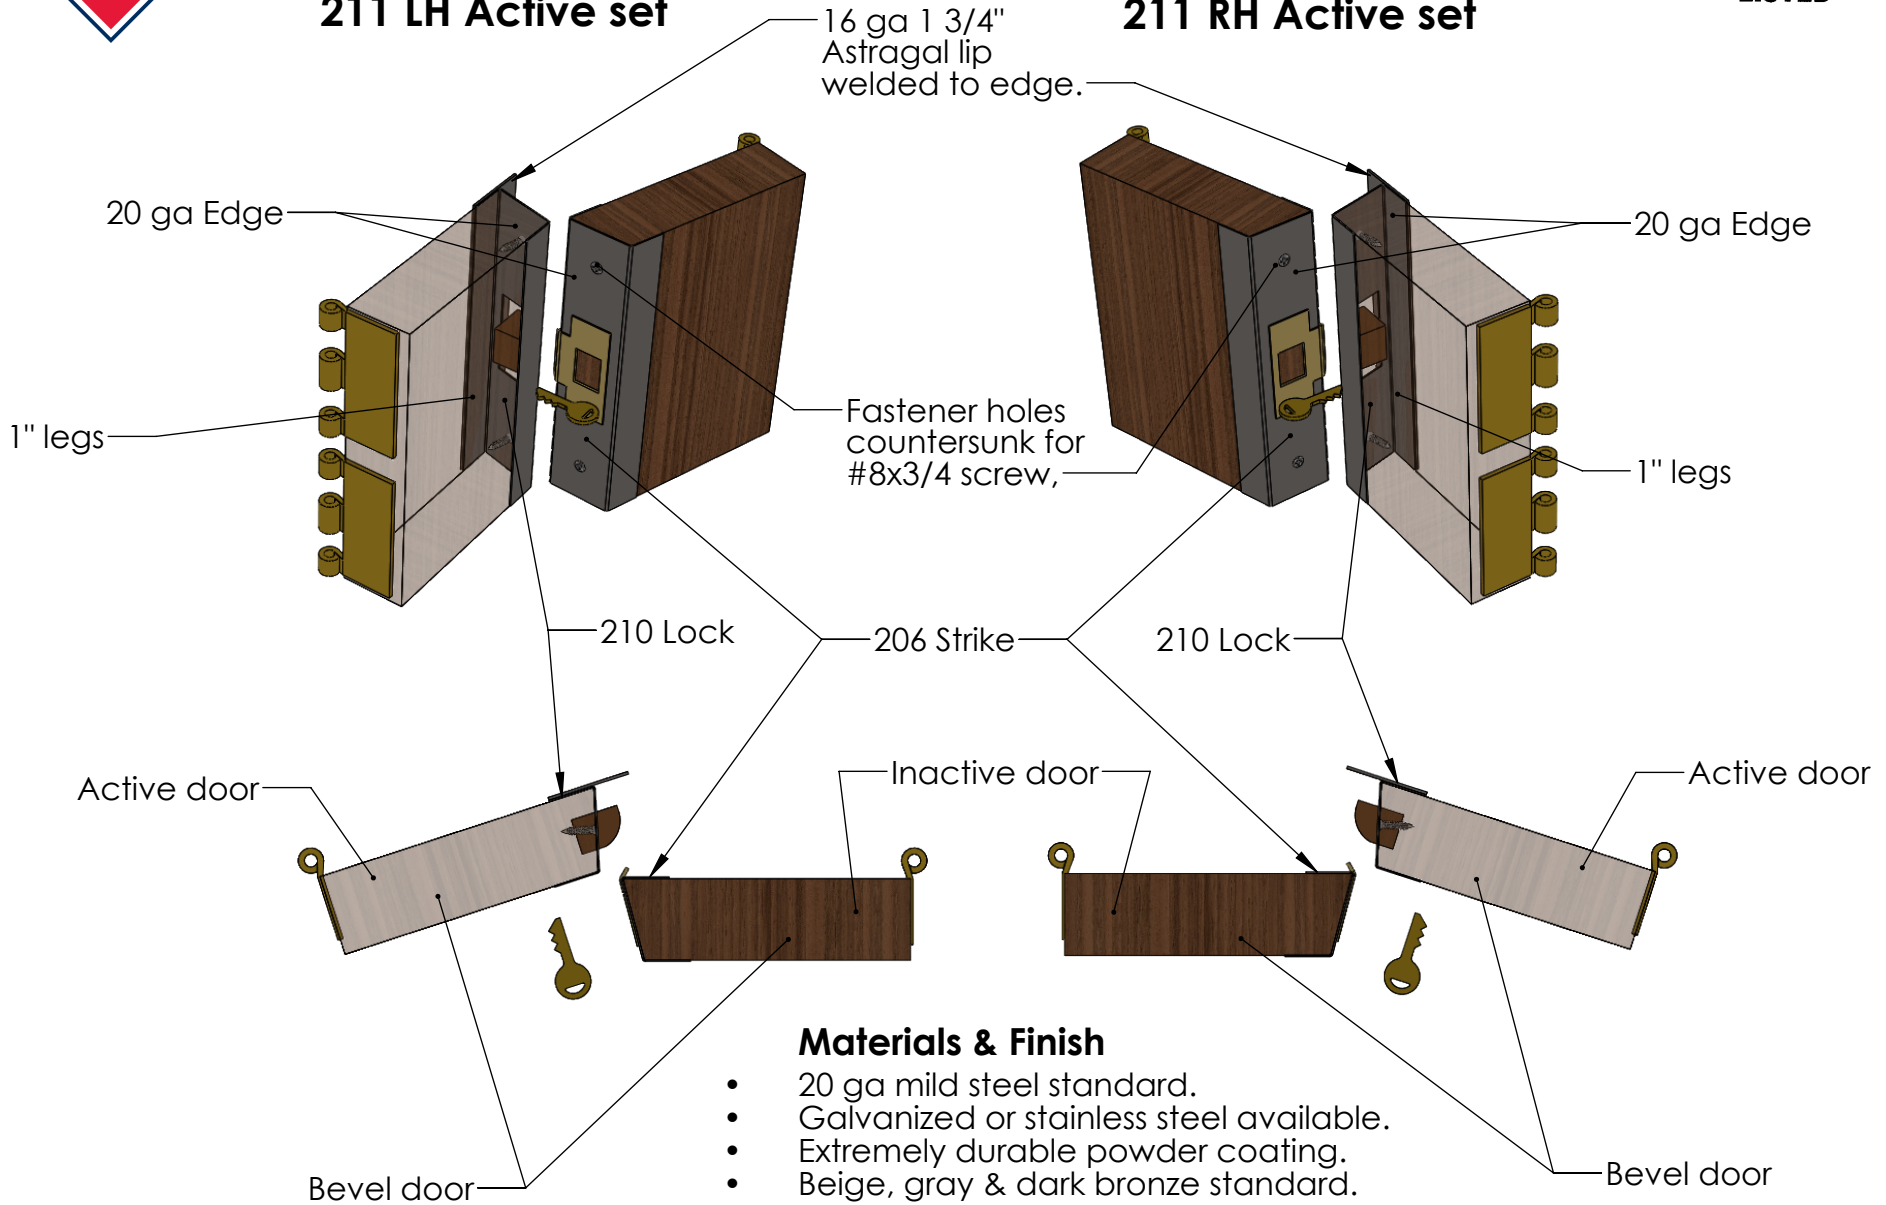

Edge & Astragal sets are listed to 90 MIN UL. Double Edge sets are listed to 90 MIN UL. Listed under both Negative and Positive Pressure Standards. UL Listed in steel & stainless steel. UL Listed with veneer wrapping under Negative & Positive Pressure.

## 211 LH Active set

## 211 RH Active set

### Materials & Finish

- 20 ga mild steel standard.
- Galvanized or stainless steel available.
- Extremely durable powder coating.
- Beige, gray & dark bronze standard.
- RAL & custom colors available.
- Real wood veneer.
- Lead-lined available.
- Lengths to 120".