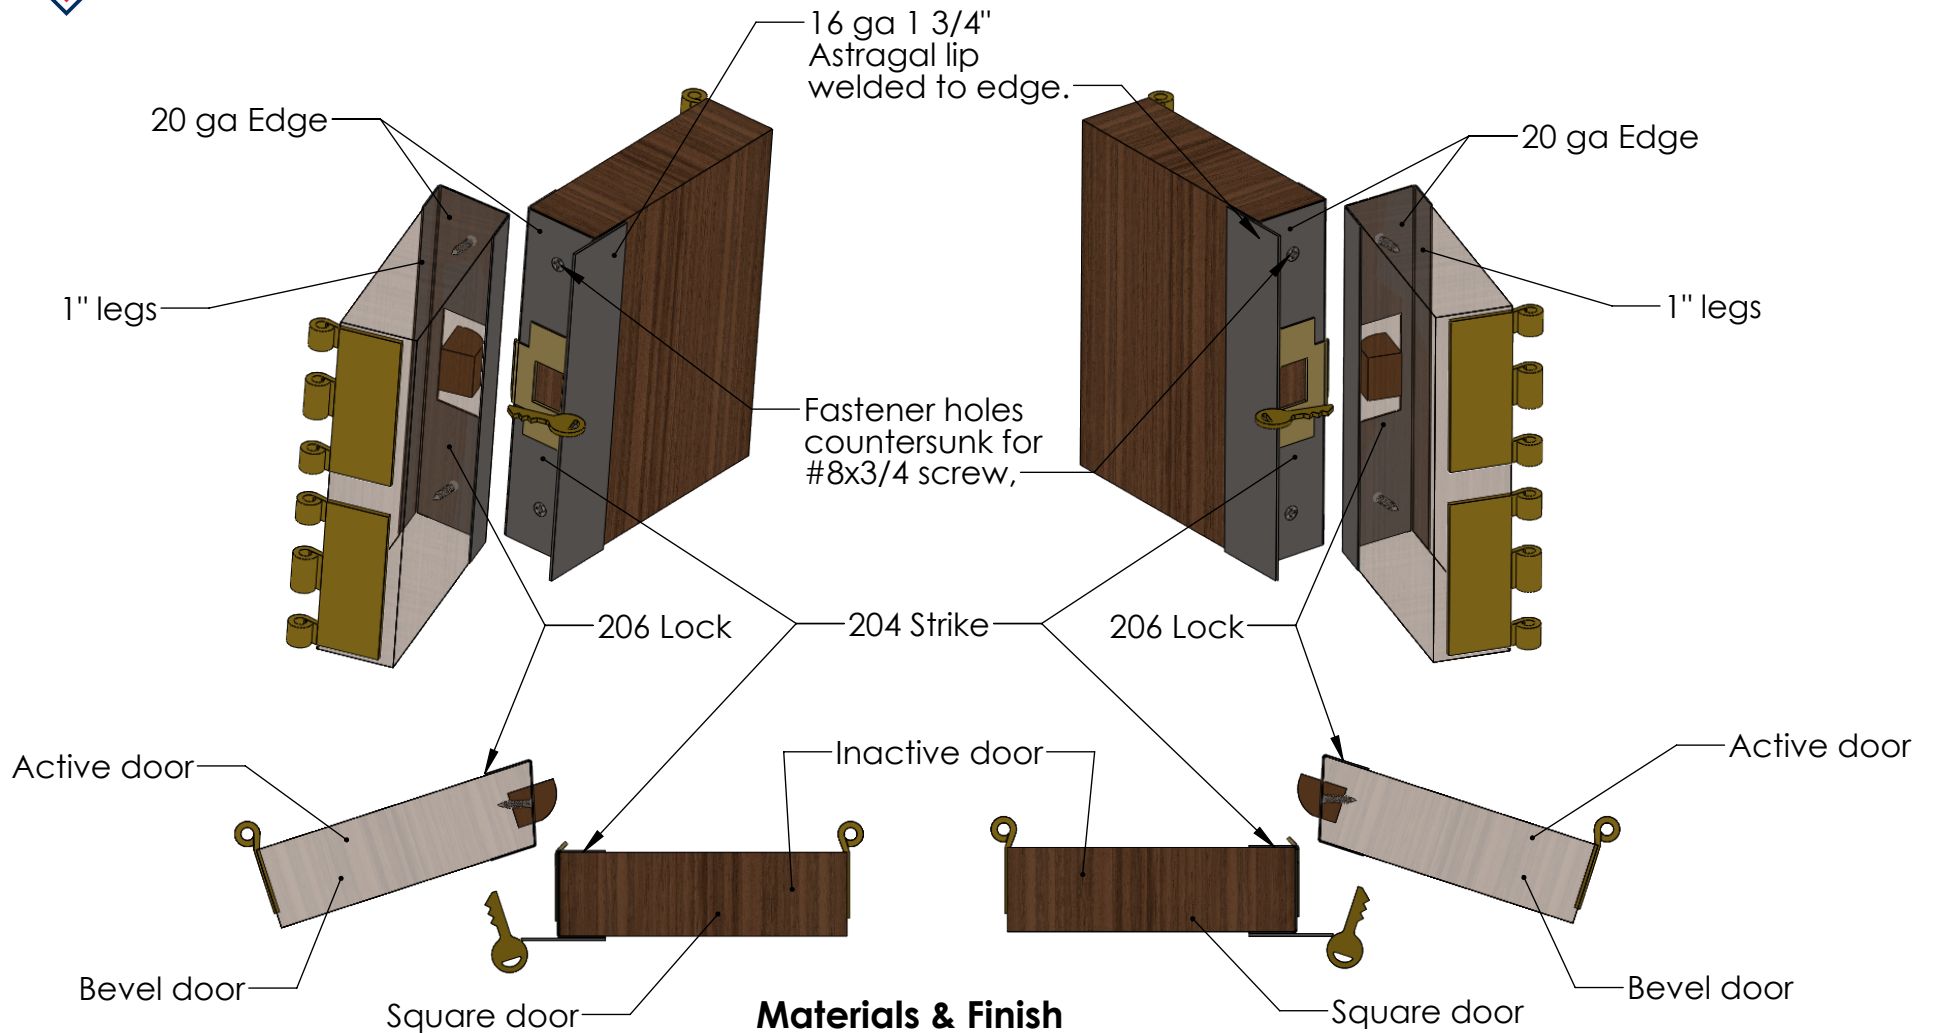

Edge & Astragal sets are listed to 90 MIN UL. Double Edge sets are listed to 90 MIN UL. Listed under both Negative and Positive Pressure Standards. UL Listed in steel & stainless steel. UL Listed with veneer wrapping under Negative & Positive Pressure.

## 212 LH Active set

## 212 RH Active set