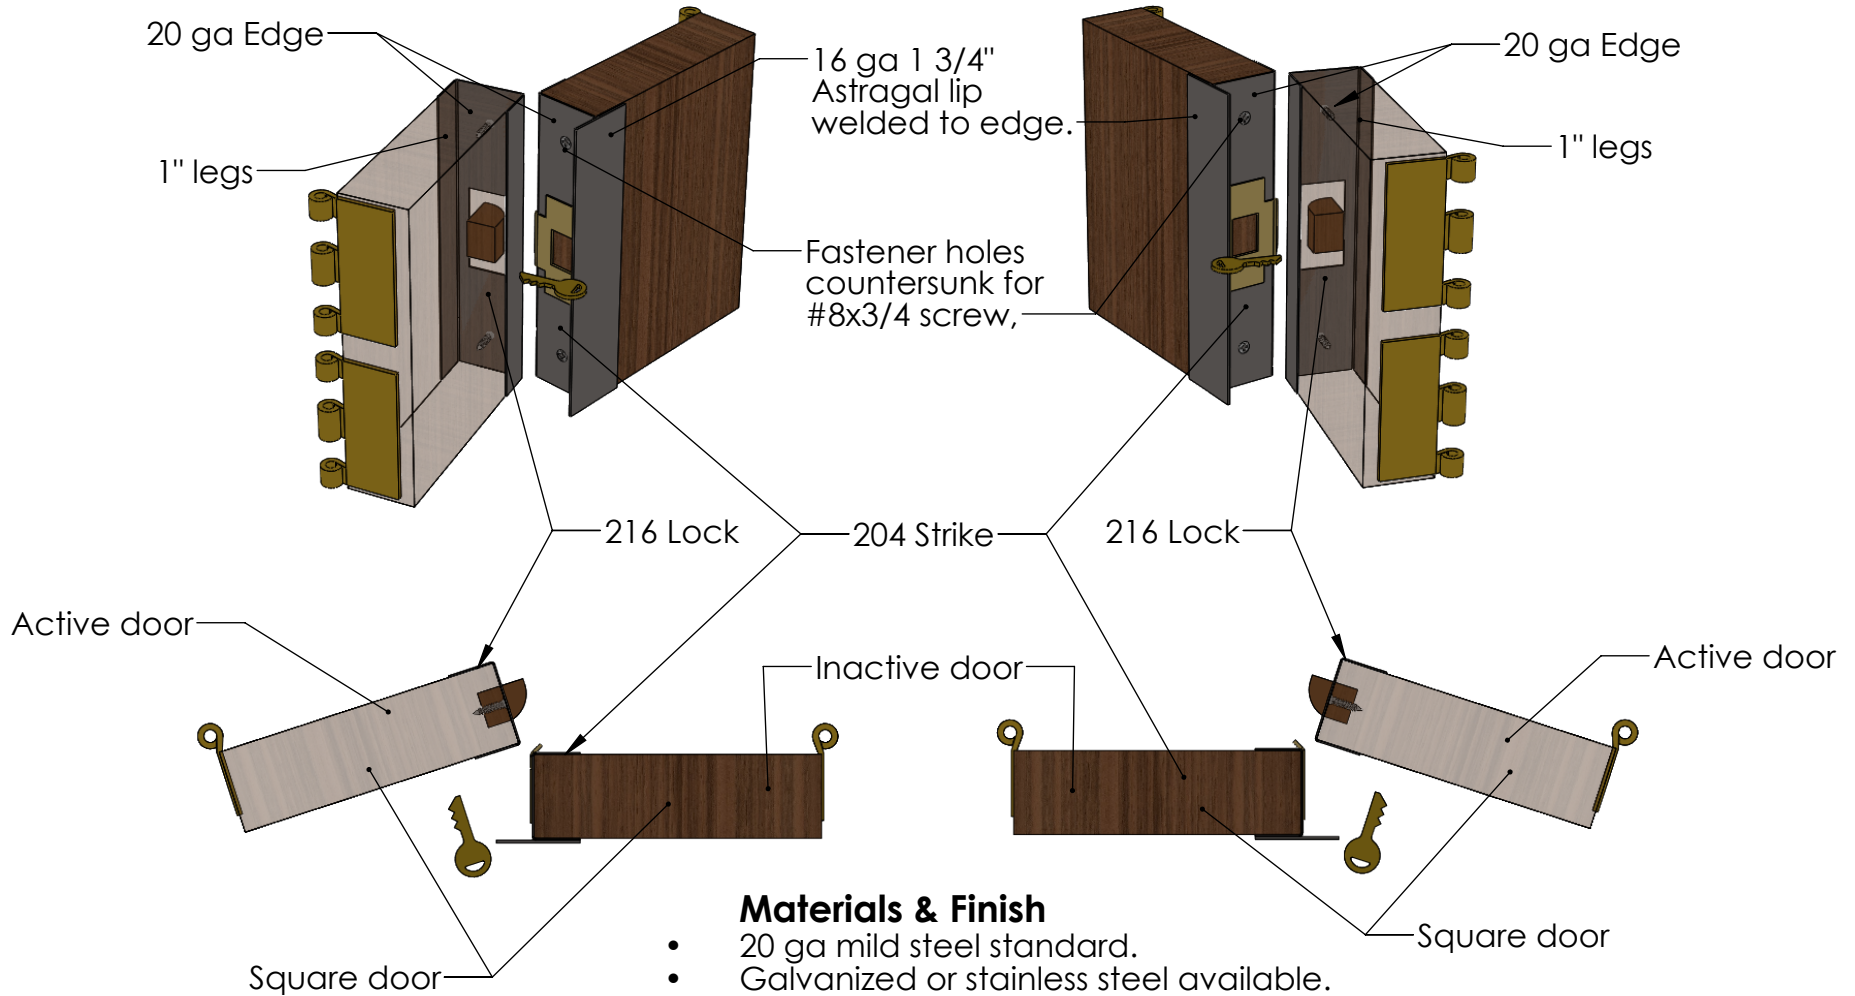

Edge & Astragal sets are listed to 90 MIN UL. Double Edge sets are listed to 90 MIN UL. Listed under both Negative and Positive Pressure Standards. UL Listed in steel & stainless steel. UL Listed with veneer wrapping under Negative & Positive Pressure.

## 217 LH Active set

## 217 RH Active set