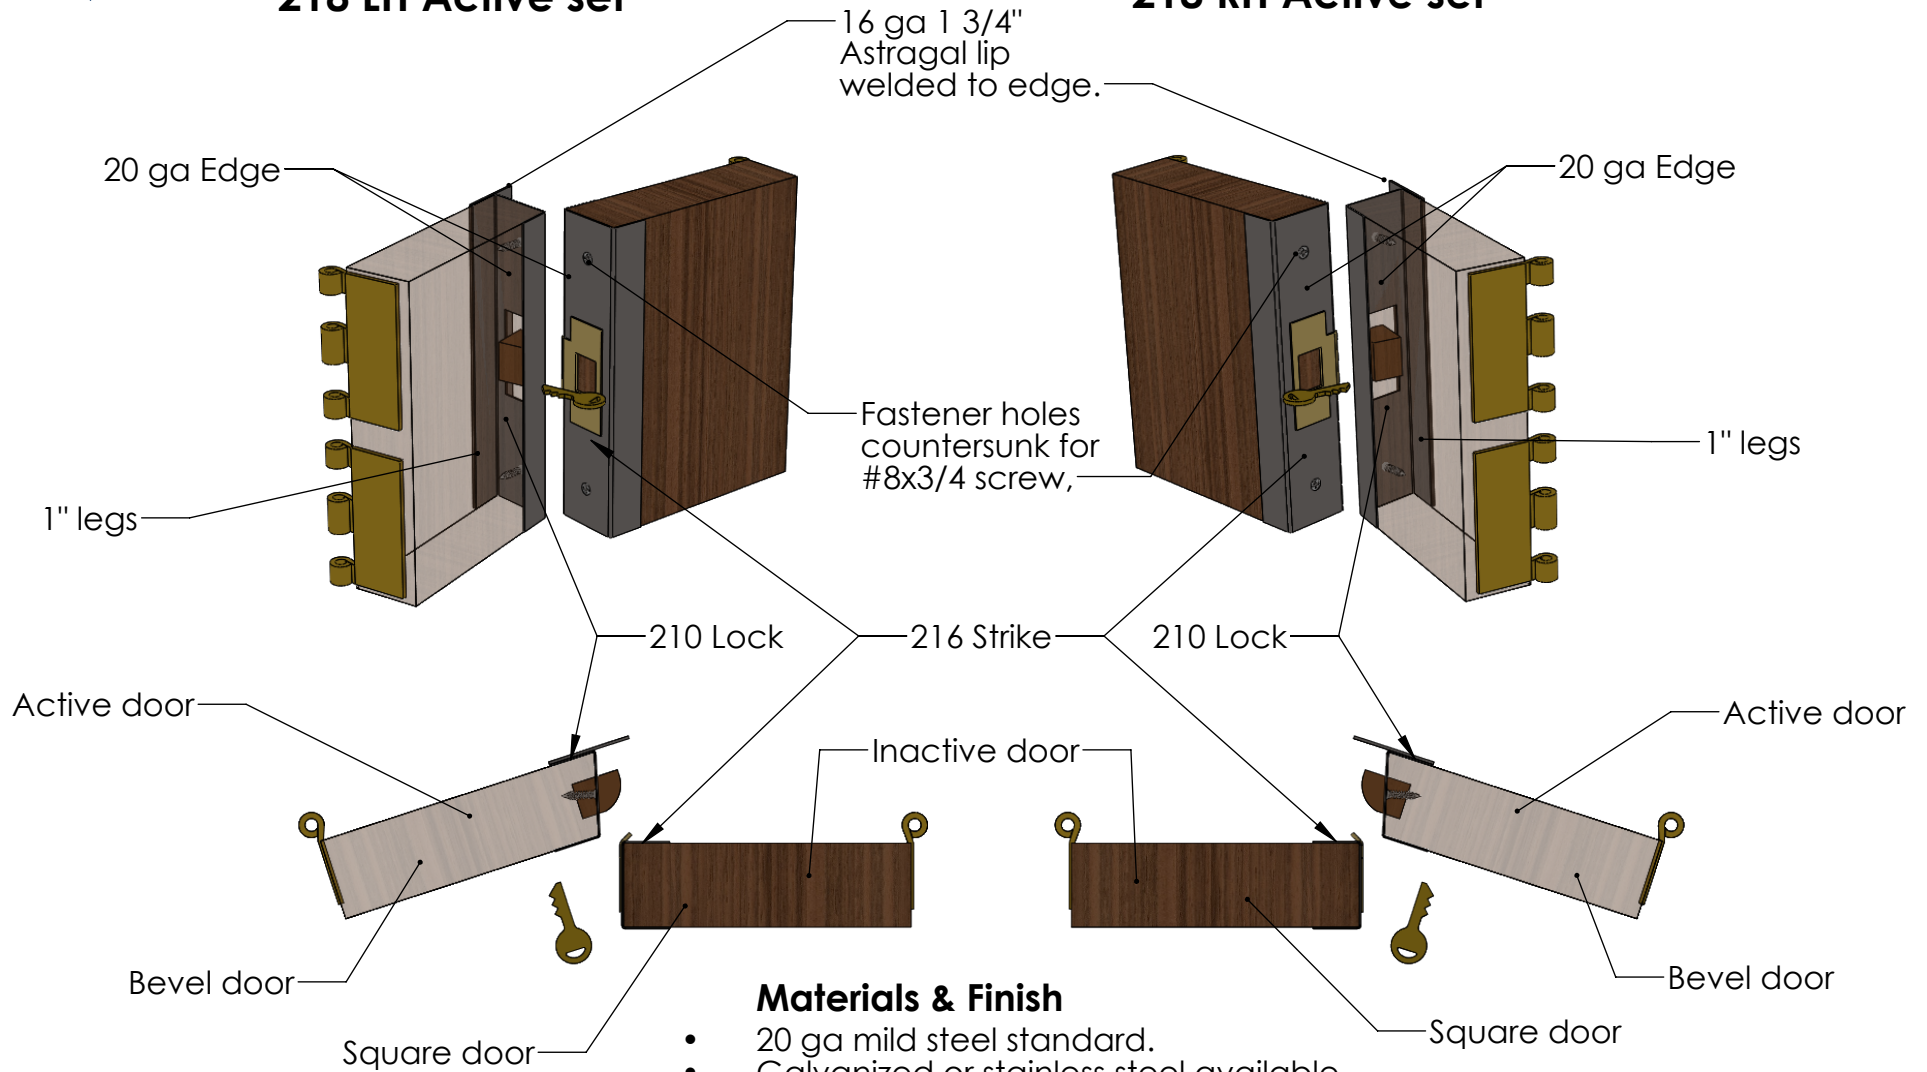

Edge & Astragal sets are listed to 90 MIN UL. Double Edge sets are listed to 90 MIN UL. Listed under both Negative and Positive Pressure Standards. UL Listed in steel & stainless steel. UL Listed with veneer wrapping under Negative & Positive Pressure.

## 218 LH Active set

## 218 RH Active set

### Materials & Finish

- 20 ga mild steel standard.
- Galvanized or stainless steel available.
- Extremely durable powder coating.
- Beige, gray & dark bronze standard.
- RAL & custom colors available.
- Real wood veneer.
- Lead-lined available.
- Lengths to 120".