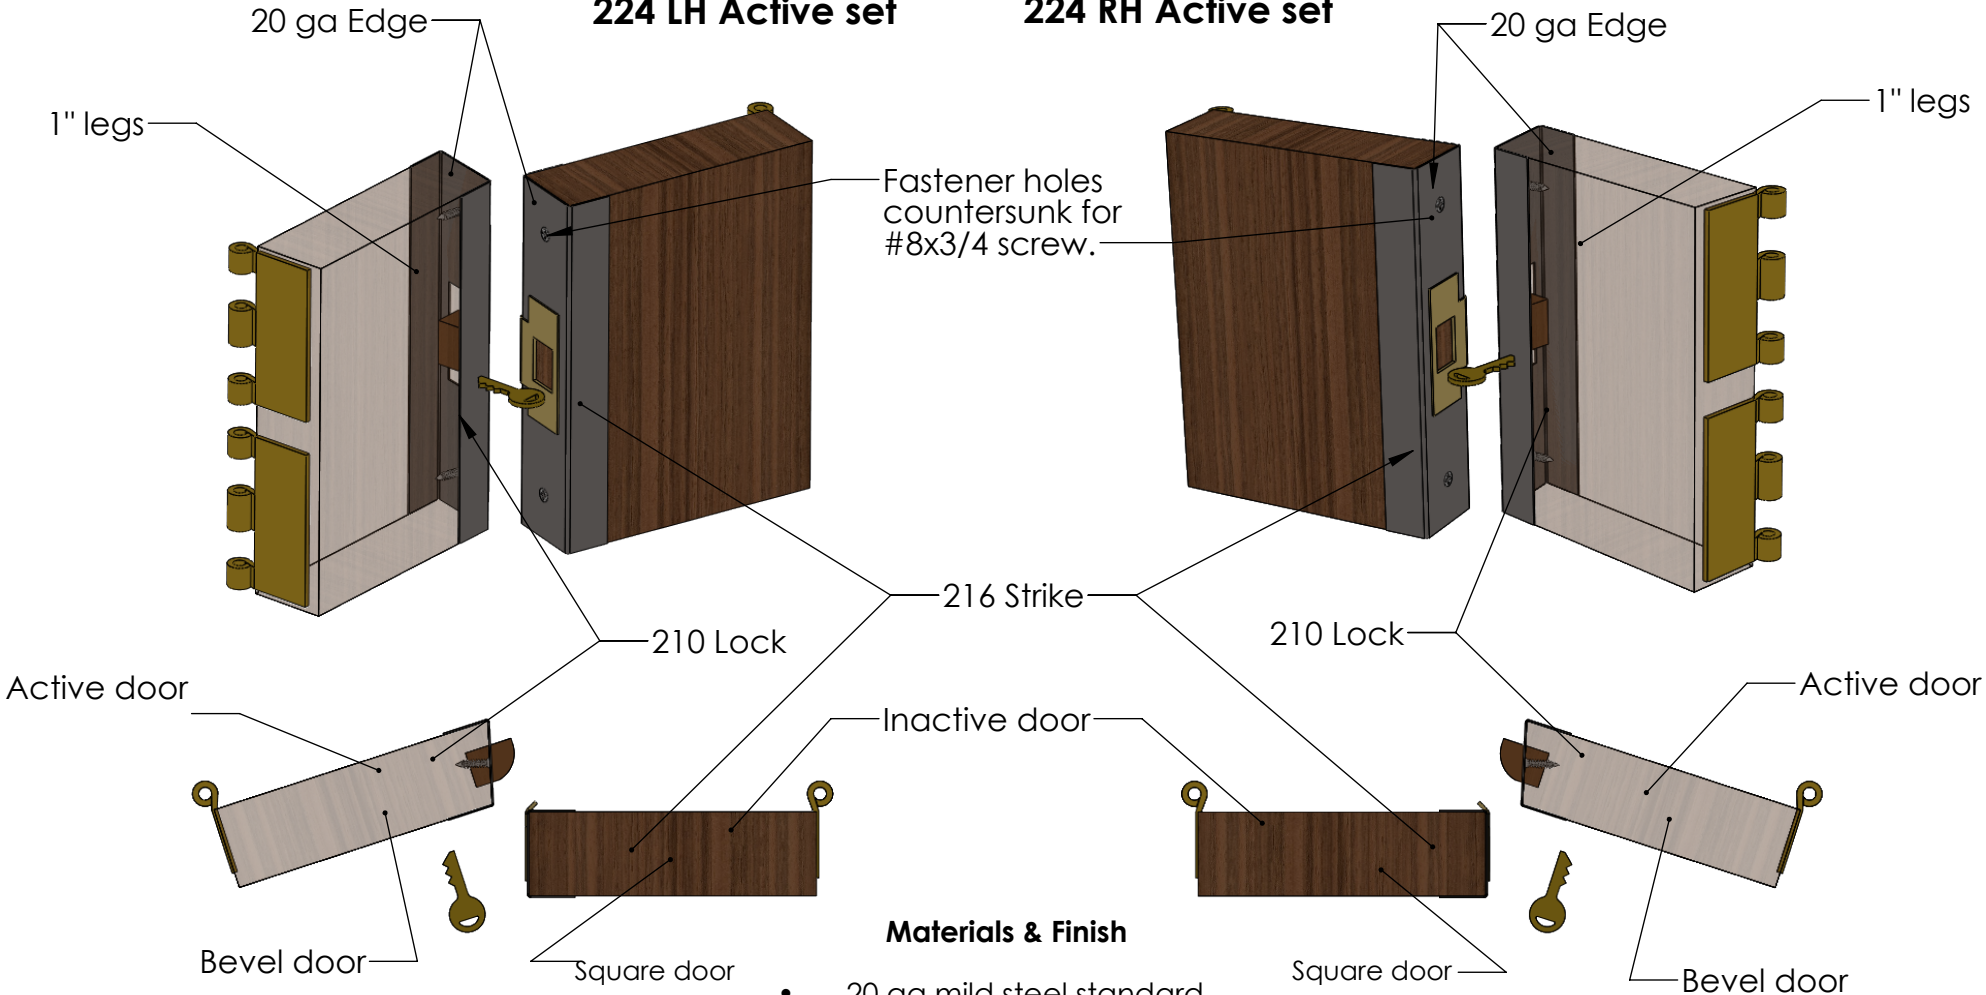

Edge & Astragal sets are listed to 90 MIN UL. Double Edge sets are listed to 90 MIN UL. Listed under both Negative and Positive Pressure Standards. UL Listed in steel & stainless steel. UL Listed with veneer wrapping under Negative & Positive Pressure.

224 LH Active set

224 RH Active set

Materials & Finish

- 20 ga mild steel standard.
- Galvanized or stainless steel available.
- Extremely durable powder coating.
- Beige, gray & dark bronze standard.
- RAL & custom colors available.
- Real wood veneer.
- Lead-lined available.
- Lengths to 120".