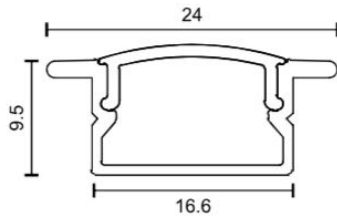

	60x150mm	60x220mm	78x285mm
Matt Black	25000/-	28750/-	35000/-
Brush Gold	26000/-	29750/-	36000/-

LED SHELF PROFILE

H.S.N. CODE 76041020

SSI 893(A) LED PROFILE

Aluminum Matt	18x9.5	725/-
Black	18x9.5	825/-
Matt Gold Brush	18x9.5	825/-