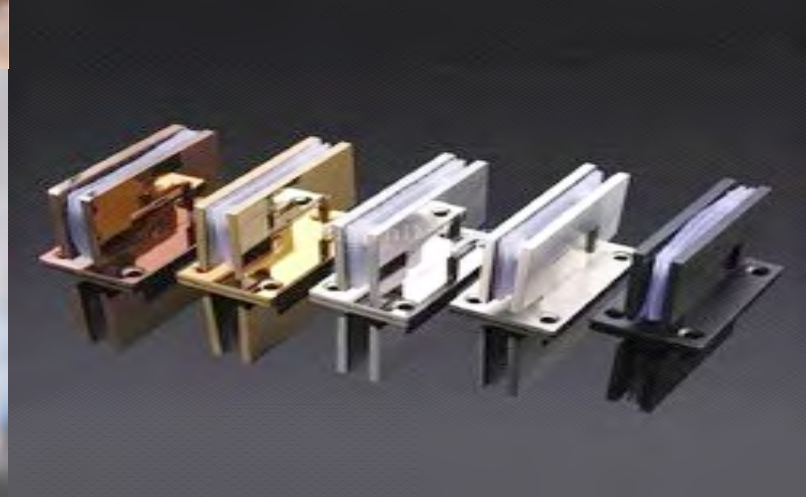

Office is where we make a statement.
Class Personified.
**Make it Premium at
Sterling MMT Glass Series**