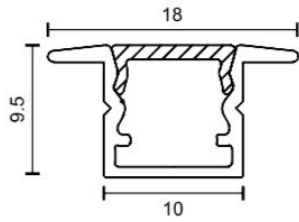

LED SHELF PROFILE

H.S.N. CODE 76041020

SSI 893(A) LED PROFILE

Aluminum Matt	18x9.5	725/-
Black	18x9.5	825/-
Matt Gold Brush	18x9.5	825/-