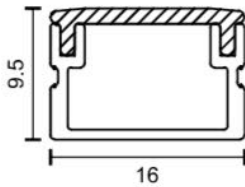

SSI 839(C) LED PROFILE

16x9.5	975/-