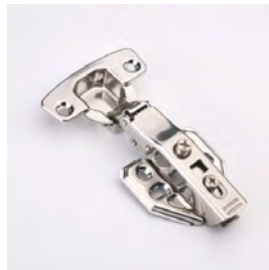

FIDOR

Product of Sterling Side India

Hinge & Binge your Lifestyle with Sterling MMT Glass Fittings

Hardware Revolution FLOOR SPRING

HINGES

H.S.N. CODE 83024200

SSI 250 HINGES (MS MATERIAL)

Auto Hinge without Soft Close (0,8,16 crank)	250/- per pair
Auto Hinge without Soft Close 165 crank	415/- per pair
Auto Hinge without Soft Close 135 crank	300/- per pair