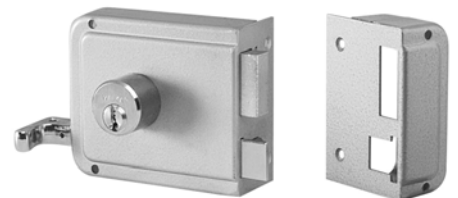

RIM LOCK SERIES

SSi 961	Nickel (Normal Key)	2575/-
SSi 964(A)	Brass (Normal Key)	3250/-
SSi 964(B)	Brass (Computer Key)	3500/-