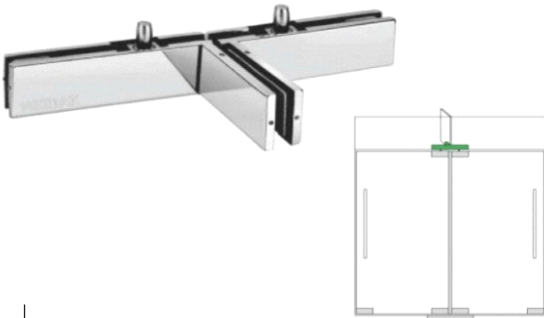

GLASS SERIES

H.S.N. CODE 83024110

SSI 128(A)
DOUBLE PANEL PATCH WITH FINIS

Satin Silver (SS 304)