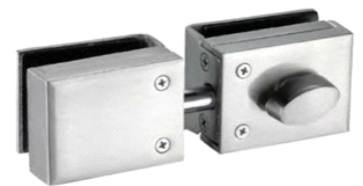

SSI 207
ROUND GLASS LOCK
ONE SIDE KEY ONE SIDE KNOB (S.S.)

Wood To Glass	1425/-
Glass To Glass	1590/-

SSI 208
OVAL GLASS LOCK
ONE SIDE KEY (STAINLESS STEEL)

Wood To Glass	1250/-
Glass To Glass	1325/-

SSI 209
ROUND GLASS LOCK
ONE SIDE KEY (STAINLESS STEEL)

Wood To Glass	1500/-
Glass To Glass	1750/-

GLASS SERIES

H.S.N. CODE 83024090

SSI 213

GLASS LOCK BOLT TYPE

Wood To GLass	1825/-
Glass To Glass	2000/-

SSI 215

KNOB GLASS LOCK

Wood To GLass	1325/-
Glass To Glass	1400/-

SSI 217

GLASS LOCK WITH CYLINDER

Wood To GLass	8350/-
Glass To Glass	11500/-

DRAWER LOCKS

SSI 671 Front Patti Lock	325/-
SSI 670 Glass Patti Lock	225/-
SSI 662 Cam Lock (20mm)	165/-