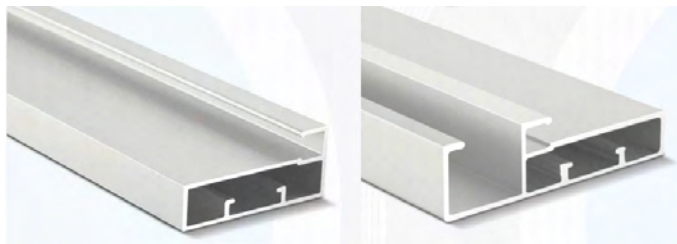

SSI 301 SHUTTER PROFILE (45mm and 68mm for 4mm GLASS) WITH CONNECTORS

	Alum	SS Brush	CP Brush	Chrome	Rose Gold	Matt Black	Iron Grey	Glossy Gold	Gold Brush
45mm	1625/-	2075/-	2075/-	2100/-	2175/-	2125/-	2175/-	2225/-	2275/-
65mm	2175/-	2575/-	2525/-	2600/-	2675/-	2625/-	2675/-	2725/-	2775/-