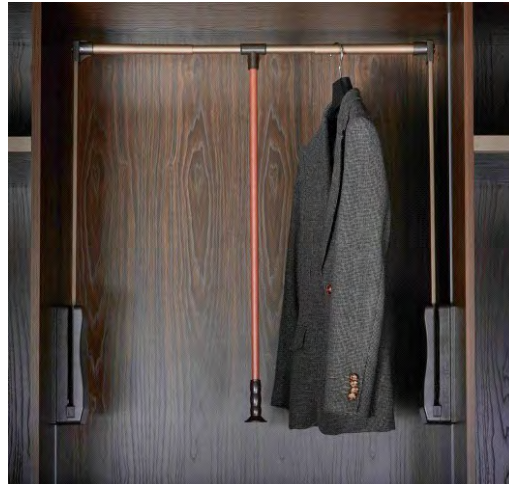

SSI 889
WARDROBE LIFTER (90° Pull down)

WxDxH	Grey	Mocha Red
(920-1240)x140mmx820mm	6450/-	6800/-

WARDROBE SERIES
H.S.N.CODE 83024900

SSI 885
DOUBLE PANT STAND (SOFT CLOSE)

WxDxH	Grey	Mocha Red
630mmx455mmx115mm	9675/-	9975/-