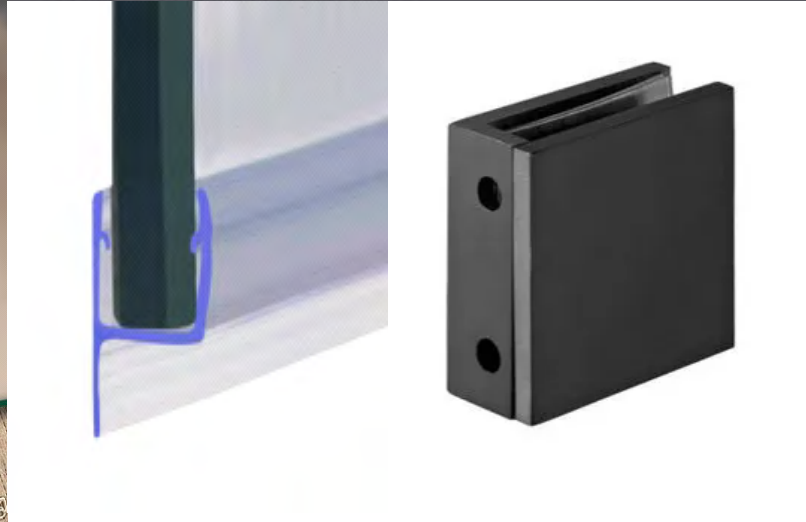

Office is where we make a statement.
Class Personified.
**Make it Premium at
Sterling MMT Glass Series**