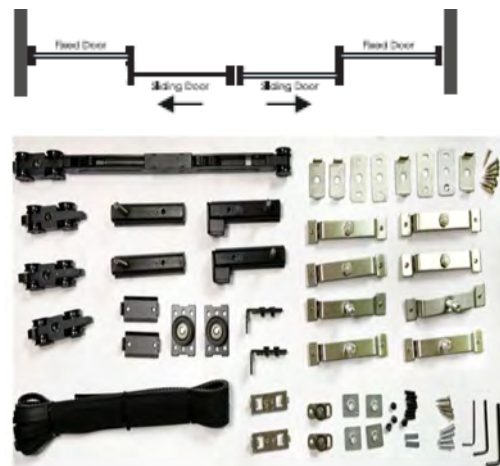

1 Fixed + 1 Sliding (60kg-80kg)	8400/-
1 Fixed + 2 Sliding (80kg-100kg)	17500/-
1 Fixed + 3 Sliding (100kg-120kg)	32500/-

SSI 654 (B)
SOFT OPEN SYNCHRONAL SLIDING FITTING

DOOR PANELS CAN BE CUSTOMISED GLASS THICKNESS 8MM,
 DOOR SIZE-600MM, DOOR WIDTH - 3000MM