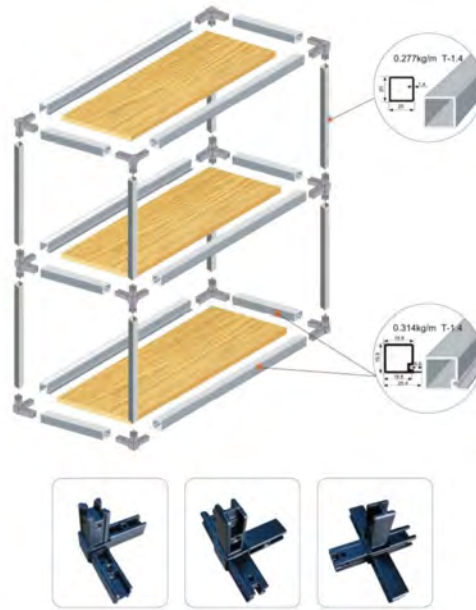

WARDROBE CUBICALS

H.S.N. CODE 83024900

SSI 978

SMART MODULAR SHELVING PROFILE

	Universal (G) Profile	Vertical
Black	2450/-	3300/-
Connectors		
3 Way - 975/-	4 Way - 1025/-	5 Way - 1200/-