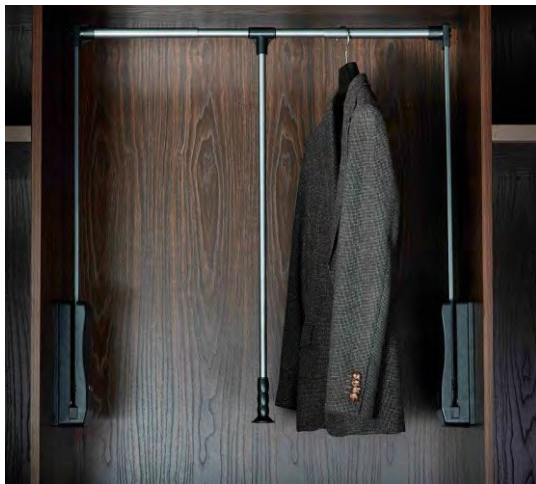

SSI 889
WARDROBE LIFTER (90° Pull down)

WxDxH	Grey	Mocha Red
(920-1240)x140mmx820mm	6450/-	6800/-

WARDROBE SERIES
H.S.N.CODE 83024900

SSI 885
DOUBLE PANT STAND (SOFT CLOSE)

WxDxH	Grey	Mocha Red
630mmx455mmx115mm	9675/-	9975/-