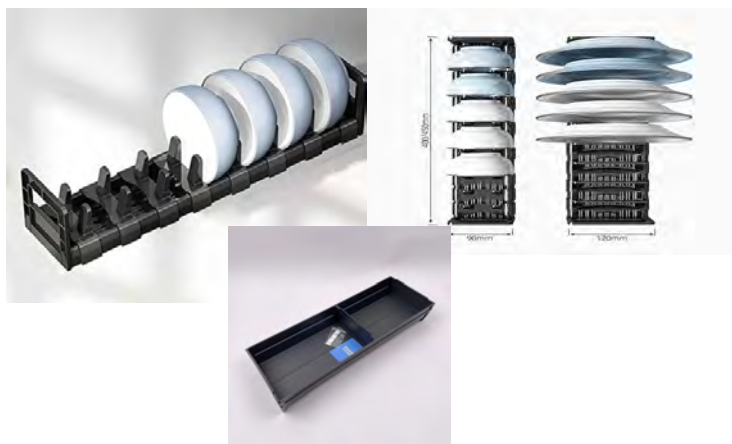

KITCHEN SERIES

H.S.N. CODE 83024900

SSI 307 (A) POT DRAWER BASKET

Colour - Iron Grey	WxDxH	
Cabinet - 600mm	564x470x260	18500/-
& 900mm	864x470x260	20000/-

SSI 307 (C) DISHES DRAWER BASKET

Colour - Iron Grey	WxDxH	
Cabinet - 600mm	564x470x260	19500/-
& 900mm	864x470x260	22000/-