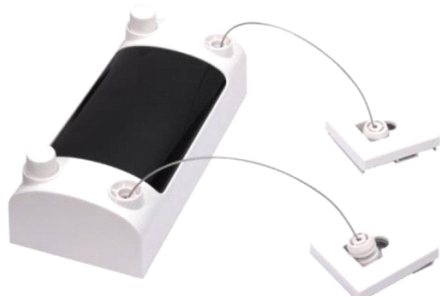

SSi 669 MULTI LOCK

Normal Key (22mm)	100/-
Brass Key (22mm)	260/-

SSi 237 PUSH MULTI LOCK

22 mm	135/-
32mm	200/-

SSi 340 CLOTH HANGING LINER STAND

Two Rods (3mts)	4350/-
-----------------	--------

SSi 553 SS TOWEL RACK