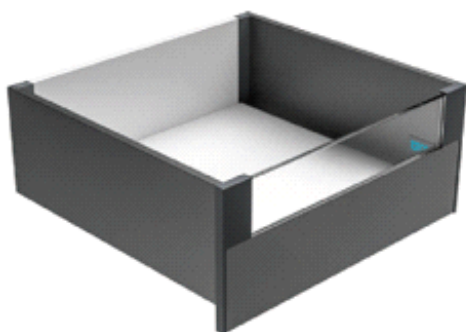

SSI 249

FRONT FIXING

1200mm PANEL WITH FRONT CONNECTOR

Height

4 inch

4000/-

SL.7885 Inner Drawer H=171mm

* Front Panel with Glass.

SSI 249(A)

FRONT FIXING

1200mm PANEL WITH FRONT GLASS CONNECTOR

Height

8 inch

5500/-