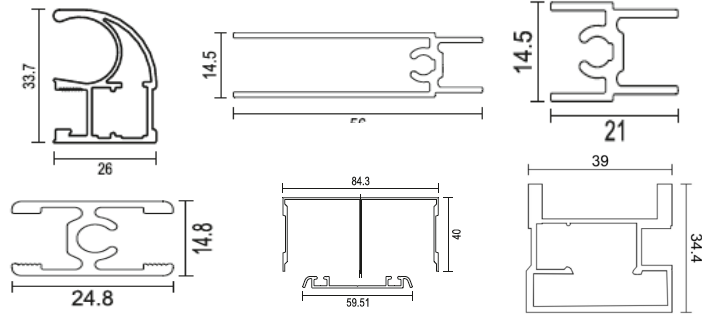

ALUMINUM SERIES H.S.N. CODE 76041039

SSI SLIDING WARDROBE PROFILE

	Unico Profile	Bottom Profile	Top Profile	Divider Profile	Sliding Channel	Forte Handle Profile
Matt Black	3200/-	3100/-	1800/-	1700/-	6950/-	5100/-
Rose Gold	3400/-	3250/-	1900/-	1850/-	7100/-	5200/-
Brush Gold	3600/-	3500/-	2100/-	2000/-	7400/-	5400/-