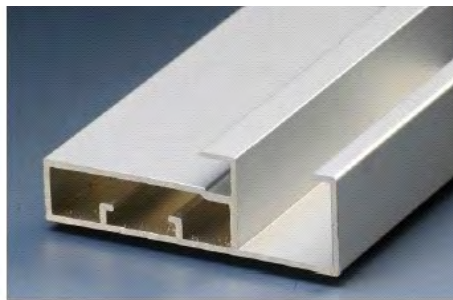

SSI 678

50mm PROFILE AND CONNECTORS

FOR 4mm & 6mm GLASS

	Rose Gold	Matt Black
45mm	4275/-	4000/-
68mm	4875/-	4350/-

SSI 487

INTERLOCKING GLAZING PROFILE

Width - 26mm, Height - 35mm

Inclusive of Rubber of 10mm & 12mm Glass