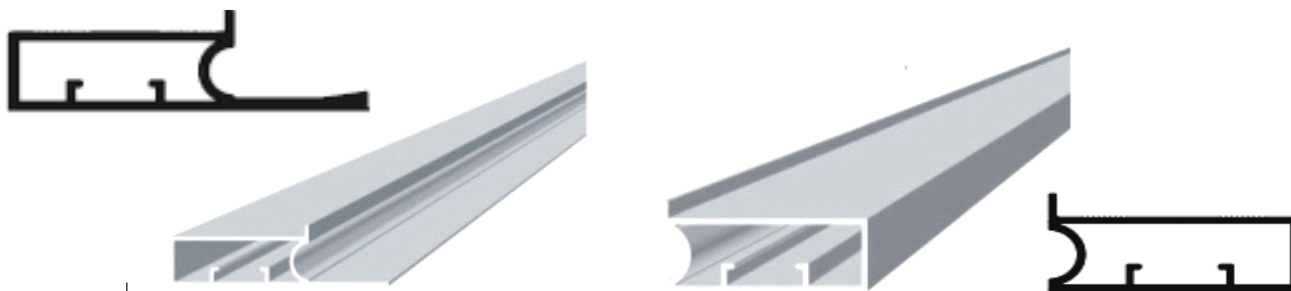

ALUMINUM SERIES

H.S.N. CODE 76109090

SSI 660

SHUTTER PROFILE FRAMELESS STICK PROFILE

	Rose Gold	Matt Black	Iron Grey
45mm	2425/-	2300/-	2425/-
68mm	3075/-	2900/-	3075/-