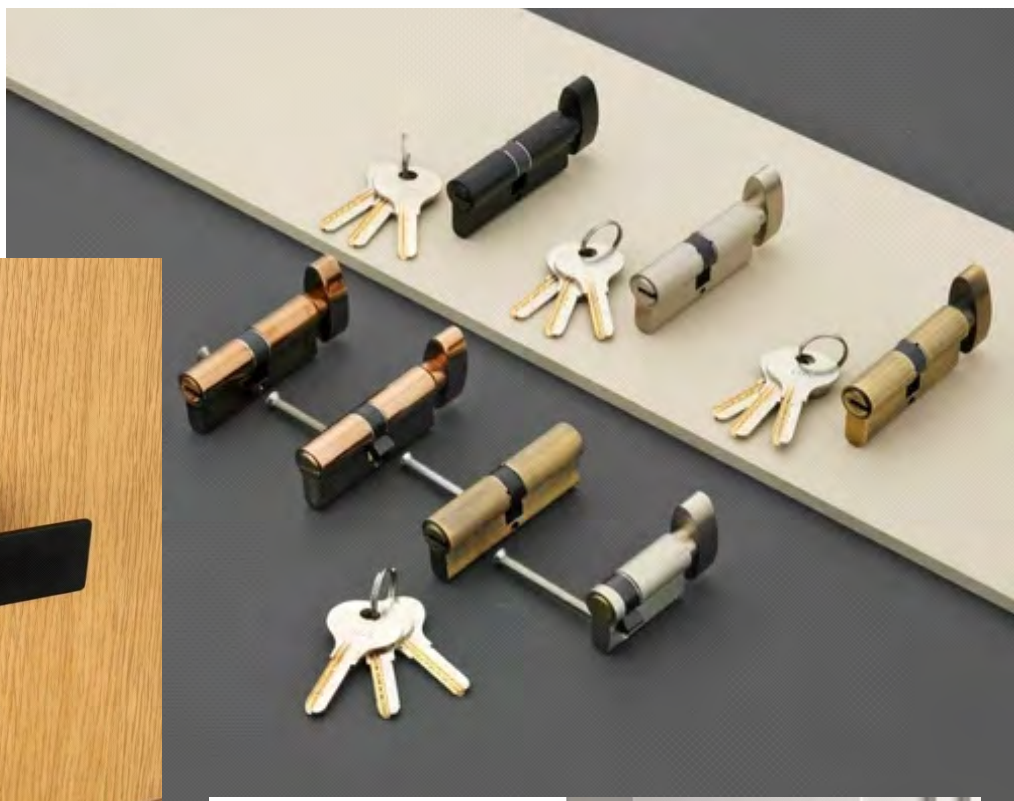

SSI 676 BED FITTING ONLY PUMP (17 INCH)

50-150kg	1175/- per pair
175kg -225kg	1225/- per pair
250kg	1275/- per pair

SSI 659 DINING TABLE FOLDING FITTING

36x75	10000/-
60x72	15000/-
72x78	22500/-

Secure Everything with us Sterling & MMT Locks