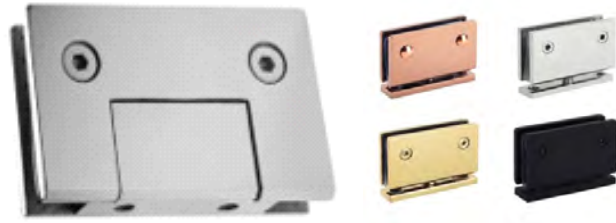

GLASS SERIES
H.S.N. CODE 83024110

SSI 150
SHOWER HINGE - FIX CLIP

Material	Satin	Chrome	Matt Black	PVD Rose Gold	PVD Glossy Gold
Zinc	900/-	960/-	1550/-	1600/-	1600/-
SS 304	1900/-	2200/-	2600/-	2600/-	2600/-
Brass	-	3300/-	-	-	-