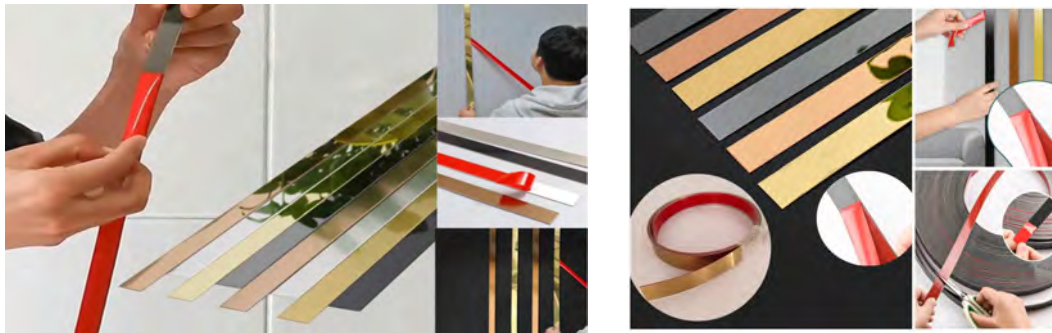

SSI 976

S.S. 304 T PROFILE ,3 METER, 0.8MM THICKNESS

Edge - 90 T Cut

Finish - PVD Rose Gold, PVD Gold Mirror, PVD Silver Mirror, Black Mirror

8mm	875/-
12mm	1050/-
19mm	1200/-
25mm	1325/-