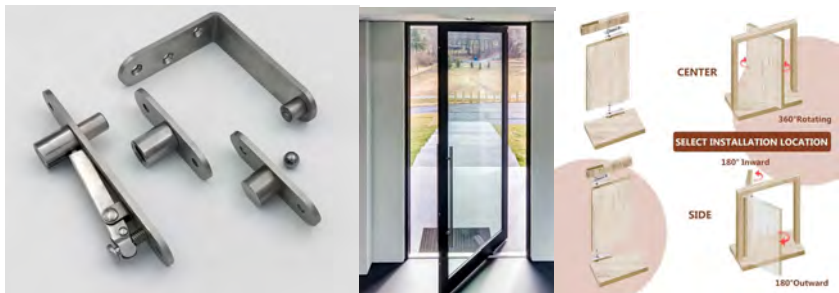

SSI 129 GLASS PATCH CONNECTOR

Single	425/-
Double	525/-

SSI 225 GLASS LIFTER

Two Way	2700/-
Three Way	3300/-

GLASS SERIES

H.S.N. CODE 83024110

SSI 992

360° REVOLVING DOORS