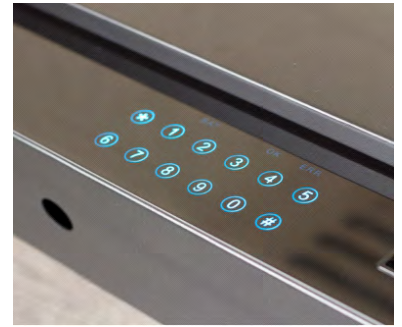

WARDROBE SERIES H.S.N.CODE 83024900

SSI 881 DIGITAL SAFE BOX CABINET SIZE - 600mm

WxDxH	Black (Red Velvet)
564mmx400mmx150mm	46500/-