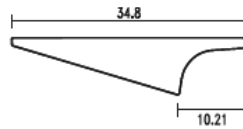

ALUMINUM SERIES

H.S.N. CODE 76041039

SSI 478 (A)
FISH CONNECTOR
190/-

SSI 478 (A)
CURVED DOOR ALUMINUM PROFILE

Matt Black	3225/-
Matt Brush Gold	3600/-

SSI 478 (A)
CURVED DOOR ALUMINUM PROFILE

Matt Black	63/- per inch
Brush Gold	70/- per inch