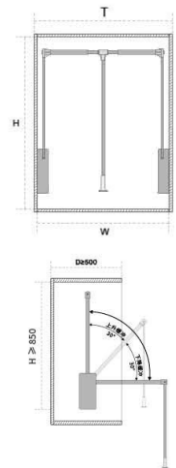

SSI 889
WARDROBE LIFTER (90° Pull down)

WxDxH	Grey	Mocha Red
(920-1240)x140mmx820mm	6450/-	6800/-