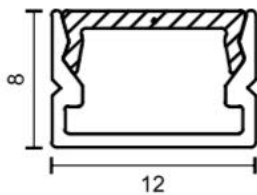

SSI 893(D) LED PROFILE

12x8	690/-