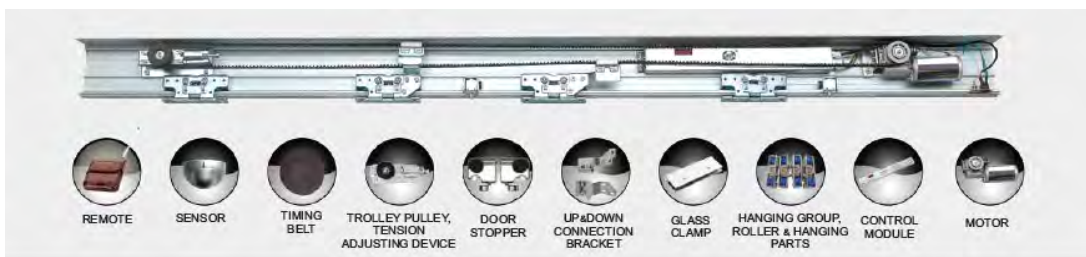

SSI 128(D)
OVER PANEL SIDE (RIGHT)

Satin Silver (SS 304)

Type	Single Door	Double Door
Model	HD150-S	HD150-D
Loading Capacity	<120MGS	<2x120KGS
Power Supply	AC160-250V 50-60Hz	
Sensor Type	Compatible with sensors of various models	
DC Motor	DC 24V 2200RPM Geared Motor (60W/90W)	
Standard rail length	2000mm	4000mm
Minimum clear width	500mm	1000mm
Maximum clear width	2000mm	3500mm
Opening width	100%(Full open/20%/Adjustable)	
Opening speed	100mm-500mm/sec/Adjustable	
Closing speed	100mm-500mm/sec/Adjustable	
Hold open time	0-10sec (Adjustable)	
Force needed for manual opening and closing	<10N	<50N
Ambient Temp	-20°C - +50°C	
Price	2,00,000/- - 3,00,000/-	