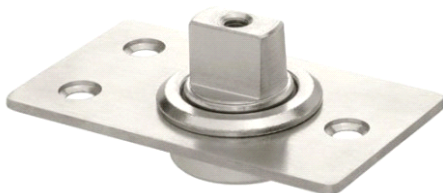

FLOOR SPRING ACCESSORIES

SSi 145	Bottom Pivot	925/-
SSi 146	Top Pivot (Available in - SS, Black, PVD Rose Gold & Gold)	170/-
SSi 147/148	Wooden Door Accessories)	625/-