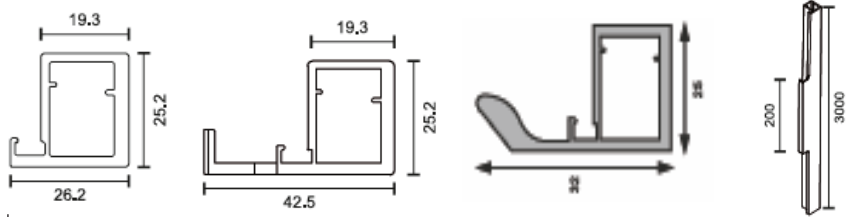

ALUMINUM SERIES H.S.N. CODE 76041039

SSI 595(A) 25MM SLIM PROFILE OPENABLE WARDROBE

	Frame	Handle Frame	Centre Handle Frame
Matt Black	2500/-	3100/-	3450/-
Brush Gold	2700/-	3300/-	3650/-
Rose Gold	2700/-	3300/-	3650/-