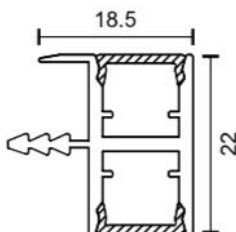

SSI 893(F) LED PROFILE

18.5x22	1650/-