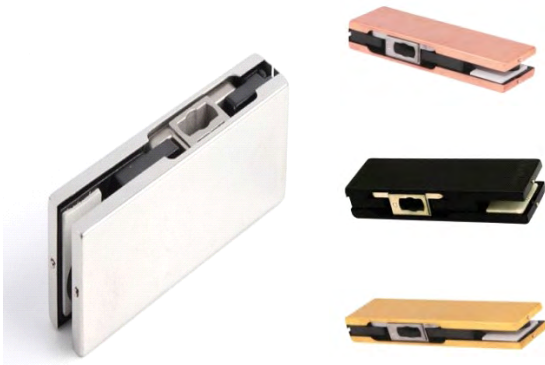

GLASS SERIES

H.S.N. CODE 83024110

SSi 122 BOTTOM PATCH

Satin Silver Finish (SS 304)	1000/-
PVD Rose Gold Finish (SS 304)	1400/-
Matt Black Finish (SS 304)	1300/-
PVD Glossy Gold Finish (SS 304)	1425/-

SSi 124 TOP PATCH

Satin Silver Finish (SS 304)	1000/-
PVD Rose Gold Finish (SS 304)	1400/-
Matt Black Finish (SS 304)	1300/-
PVD Glossy Gold Finish (SS 304)	1425/-