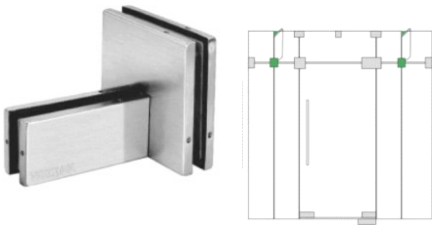

SSI 128(E)
QUADRAPLE PANEL PATCH WITH FINIS

Satin Silver (SS 304)