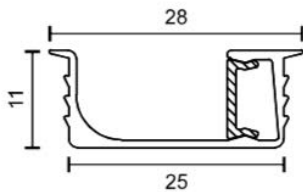

SSI 893(B) LED PROFILE

Aluminum Matt	18x9.5	900/-
Black	18x9.5	1000/-
Matt Gold Brush	18x9.5	1000/-

SSI 839(C) LED PROFILE

16x9.5	975/-
--------	-------

SSI 893(D) LED PROFILE

12x8	690/-
------	-------

SSI 893(E) LED PROFILE