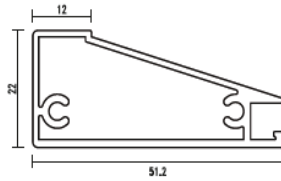

SSI 478 (A)
CURVED DOOR ALUMINUM PROFILE

Matt Black	3225/-
Matt Brush Gold	3600/-