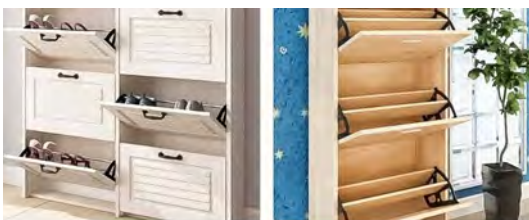

SSI 889 (B)
ALUMINUM CLOTH ROD
3Mts ROD WITH PVC & 2 FLANGE SUPPORT

Black	Champagne
3000/-	4000/-