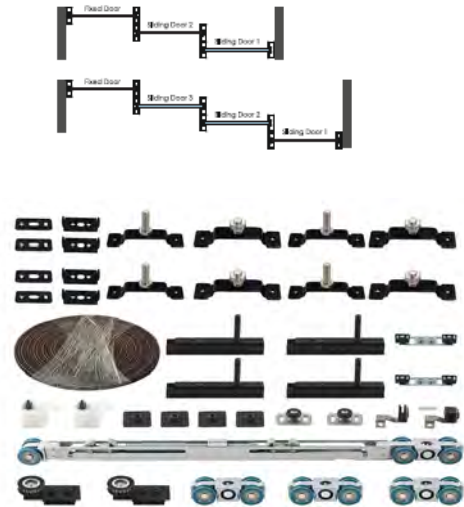

SLIM PARTITION SERIES
H.S.N. CODE 83024900

SSI 654 (A)
SOFT OPEN TELESCOPIC SLIDING FITTING

DOOR PANELS CAN BE CUSTOMISED GLASS THICKNESS 8MM,
DOOR SIZE-600MM, DOOR WIDTH - 3000MM

1 Fixed + 1 Sliding (60kg-80kg)	8400/-
1 Fixed + 2 Sliding (80kg-100kg)	17500/-
1 Fixed + 3 Sliding (100kg-120kg)	32500/-