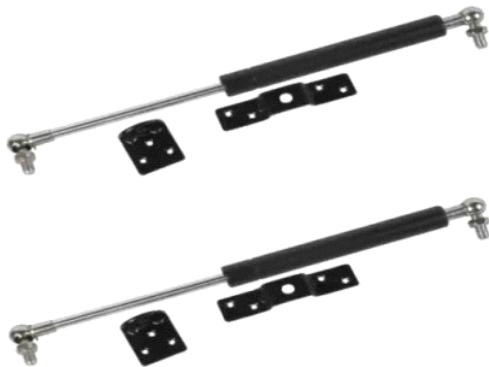

SSI 262 BLACK GAS PUMP (PER PAIR)

	5kg	10kg	15kg	20kg	25kg	30kg	35kg	40kg	50kg	75kg	100kg	125kg	150kg
12'(15x6)	575/-	575/-	575/-	575/-	575/-	600/-	600/-	600/-	-	-	-	-	-
15'(18x8)	-	1200/-	1200/-	1200/-	1200/-	1200/-	1200/-	1250/-	1250/-	-	-	-	-
18'(22x10)	-	-	-	-	-	-	-	1410/-	1410/-	1410/-	1410/-	1475/-	1475/-
24'(22x10)	-	-	-	-	-	-	-	-	1600/-	1600/-	1600/-	1650/-	1650/-