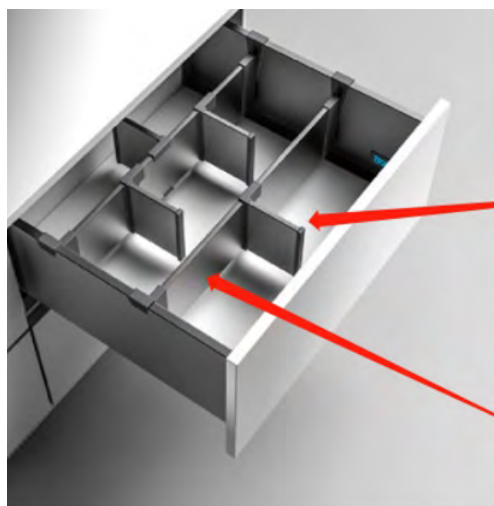

Organiser Kit

SSI 249(B)

KITCHEN ORGANIZER

Vertical Part 875/-

Horizontal Part

450mm 1675/-

600mm 1925/-

900mm 2255/-