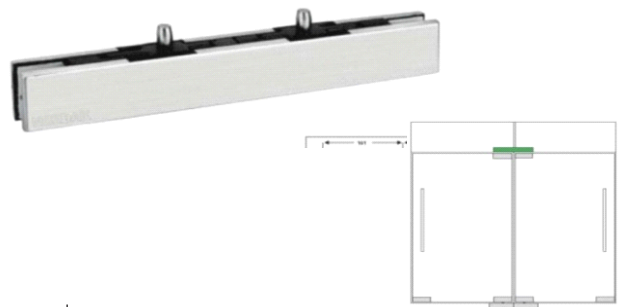

SSI 128(A)
DOUBLE PANEL PATCH WITH FINIS

SSI 128(B)
DOUBLE OVER PANEL PATCH

Satin Silver (SS 304)