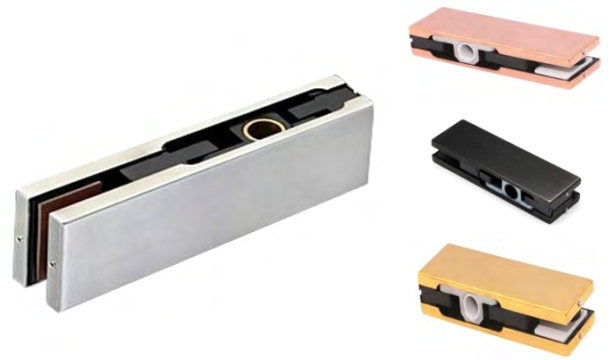

GLASS SERIES

H.S.N. CODE 83024110

SSi 122 BOTTOM PATCH

Satin Silver Finish (SS 304)	1000/-
PVD Rose Gold Finish (SS 304)	1400/-
Matt Black Finish (SS 304)	1300/-
PVD Glossy Gold Finish (SS 304)	1425/-

SSi 124 TOP PATCH

Satin Silver Finish (SS 304)	1000/-
PVD Rose Gold Finish (SS 304)	1400/-
Matt Black Finish (SS 304)	1300/-
PVD Glossy Gold Finish (SS 304)	1425/-