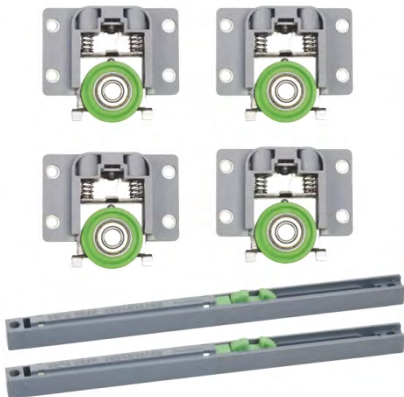

SSI 606(A)

WARDROBE SLIDING

Wardrobe Fitting	2175/- per set
Aluminum Track (6.5,8,10 & 12 Feet)	400/- per feet