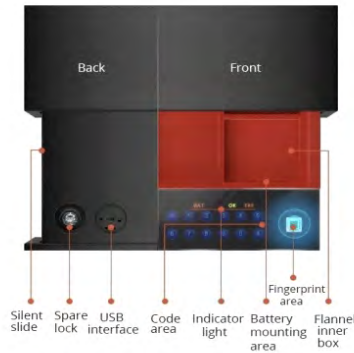

Cabinet(WxDxH)	Grey
600mm (564x460x175)	12000/-
900mm(864x460x175)	15000/-

WARDROBE SERIES H.S.N.CODE 83024900

SSI 881 DIGITAL SAFE BOX CABINET SIZE - 600mm

WxDxH	Black (Red Velvet)
564mmx400mmx150mm	46500/-