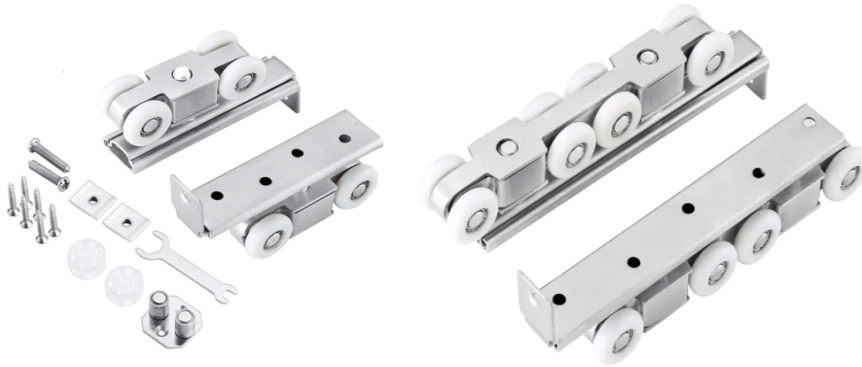

2 Door Capacity 80Kg 3850/-

SSI 852

ALUMINUM SLIM SLIDING CHANNEL (6.5,8,10,12,13 Ft)

Double	Single	Double Cover
400/- per feet	80/- per feet	450/- per feet

SLIDING FITTING SERIES

H.S.N. CODE 83024200

SSI 201 DOOR SLIDERS (SS 304) SS GUIDE