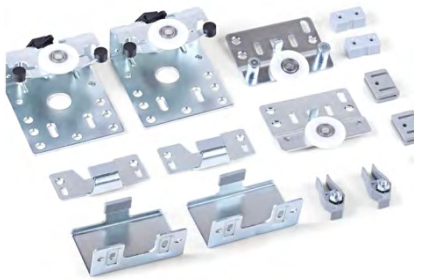

SLIDING FITTING SERIES

H.S.N. CODE 83024200

SSI 604

WARDROBE SLIDING

Wardrobe Fitting	850/- per set
Aluminum Track (6.5,8,10 & 12 Feet)	375/- per feet

SSI 751

WARDROBE SLIDING

Wardrobe Fitting	2585/- per set
Aluminum Track (6.5,8,10 & 12 Feet)	375/- per feet

SSI 606

WARDROBE SLIDING

Wardrobe Fitting	3175/- per set
Aluminum Track (6.5,8,10 & 12 Feet)	375/- per feet

SSI 606(A)

WARDROBE SLIDING

Wardrobe Fitting	2175/- per set
Aluminum Track (6.5,8,10 & 12 Feet)	400/- per feet