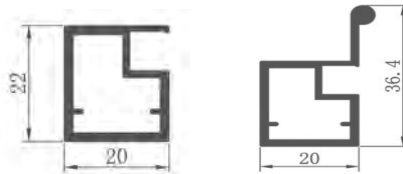

SSI 595(B) 22MM SLIM PROFILE OPENABLE WARDROBE

	Frame	Handle Frame
Matt Black	2150/-	2650/-
Brush Gold	2350/-	2850/-
Rose Gold	2350/-	2850/-