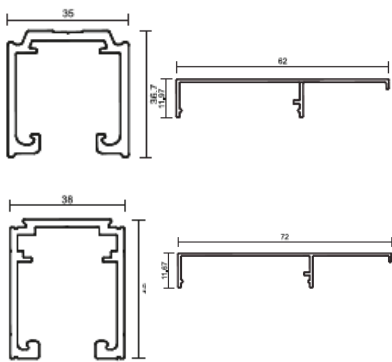

SSI 654(F)

DOOR PARTITION SLIDING ALUMINUM SECTION

Sliding Track (8Ft & 12 Ft)	Regular 100kg	Heavy - 150kg
	Bulk - 475/- per feet	Black - 675/-per feet
	Br. Gold - 575/- per feet	Br. Gold - 775/- per feet
Sliding Cover (8Ft & 12 Ft)	Regular 100kg	Heavy - 150kg
	Bulk - 200/- per feet	Black - 320/-per feet
	Br. Gold - 250/- per feet	Br. Gold - 375/- per feet