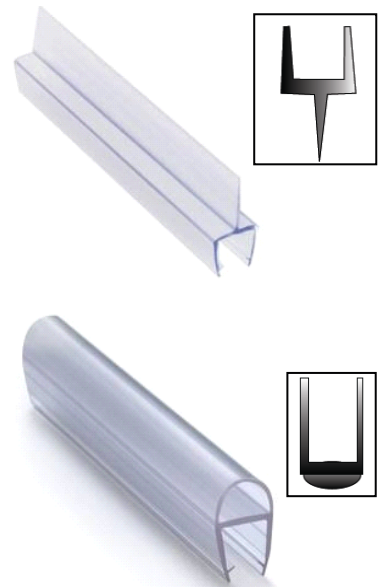

SSI 955
PVC SEALS (8,10,12mm)

SSI 186	H Type	
SSI 188	D Type	
SSI 189	F Type	175/-

SSI 436
ROUND SLIDING WHEEL

50mm (SS 304)	1000/-
60mm (SS 304)	1325/-

SSI 955
SQUARE SLIDING WHEEL

SS 304	
153x31	2125/-