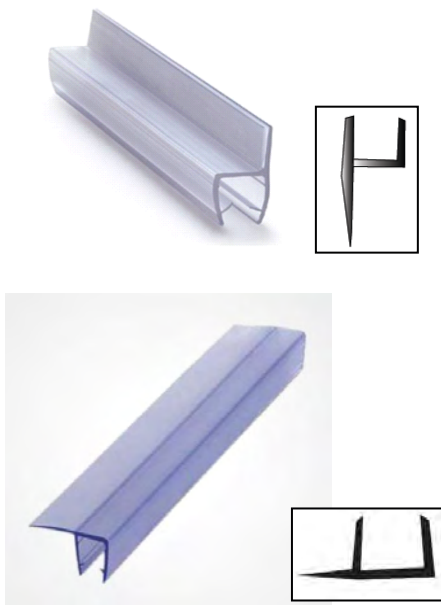

GLASS SERIES
H.S.N. CODE 83024110

SSI 901
SHOWER CUBICAL ROUND

SS 304	
CP Finish	
22mmx200mmx450mm	1500/-

SSI 955
PVC SEALS (8,10,12mm)

SSI 186	H Type	
SSI 188	D Type	
SSI 189	F Type	175/-

SSI 436
ROUND SLIDING WHEEL

50mm (SS 304)	1000/-
60mm (SS 304)	1325/-

SSI 955
SQUARE SLIDING WHEEL

SS 304	
153x31	2125/-