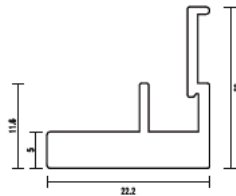

ALUMINUM SERIES

H.S.N. CODE 76041039

SSI 478 (A)
FISH CONNECTOR
190/-

SSI 478 (A)
CURVED DOOR ALUMINUM PROFILE

Matt Black	3225/-
Matt Brush Gold	3600/-

SSI 478 (A)
CURVED DOOR ALUMINUM PROFILE

Matt Black	63/- per inch
Brush Gold	70/- per inch