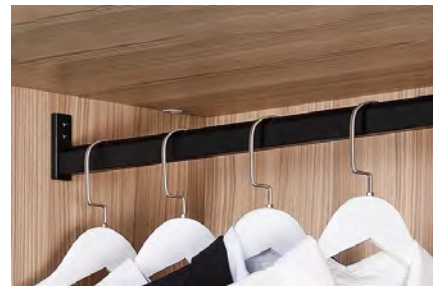

WARDROBE SERIES
H.S.N.CODE 83024900

SSI 134 (C)
LEATHER STORAGE BASKET
WITH MOUNT CHANNEL & COVER

Cabinet(WxDxH)	Grey
600mm (564x460x185)	16250/-
900mm(864x460x185)	19650/-

SSI 889 (B)
ALUMINUM CLOTH ROD
3Mts ROD WITH PVC & 2 FLANGE SUPPORT

Black	Champagne
3000/-	4000/-

SSI 882 (A)
SHOE SHELF

2 Shelf	3 Shelf
1175/-	1585/-