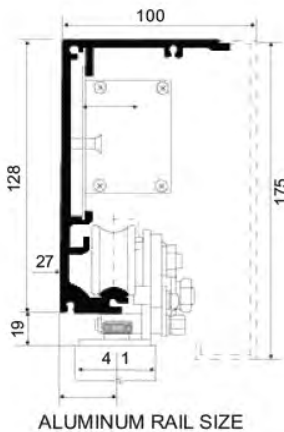

SSI 128(D)
OVER PANEL SIDE (RIGHT)

Satin Silver (SS 304)

Type	Single Door	Double Door
Model	HD150-S	HD150-D
Loading Capacity	<120MGS	<2x120KGS
Power Supply	AC160-250V 50-60Hz	
Sensor Type	Compatible with sensors of various models	
DC Motor	DC 24V 2200RPM Geared Motor (60W/90W)	
Standard rail length	2000mm	4000mm
Minimum clear width	500mm	1000mm
Maximum clear width	2000mm	3500mm
Opening width	100%(Full open/20%/Adjustable)	
Opening speed	100mm-500mm/sec/Adjustable	
Closing speed	100mm-500mm/sec/Adjustable	
Hold open time	0-10sec (Adjustable)	
Force needed for manual opening and closing	<10N	<50N
Ambient Temp	-20°C - +50°C	
Price	2,00,000/- - 3,00,000/-	