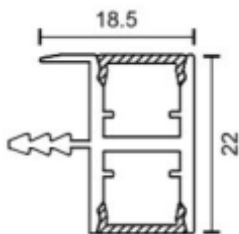

SSI 893(F) LED PROFILE

18.5x22	1650/-