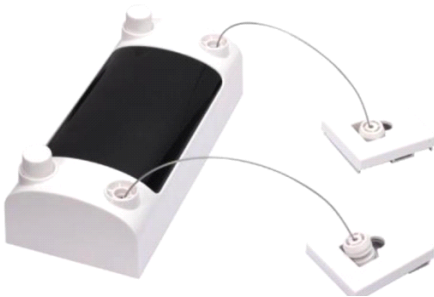

Normal Key (22mm)	100/-
Brass Key (22mm)	260/-

SSi 237 PUSH MULTI LOCK

22 mm	135/-
32mm	200/-

SSi 340 CLOTH HANGING LINER STAND

Two Rods (3mts)	4350/-
-----------------	--------

SSi 553 SS TOWEL RACK

18 inch	2750/-
24 inch	3000/-
Also available in AB, Black & Gold	