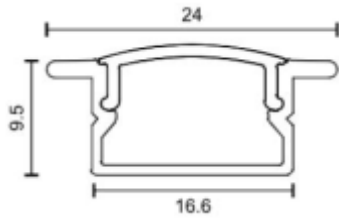

	60x150mm	60x220mm	78x285mm
Matt Black	25000/-	28750/-	35000/-
Brush Gold	26000/-	29750/-	36000/-

LED SHELF PROFILE

H.S.N. CODE 76041020

SSI 893(A) LED PROFILE

Aluminum Matt	18x9.5	725/-
Black	18x9.5	825/-
Matt Gold Brush	18x9.5	825/-