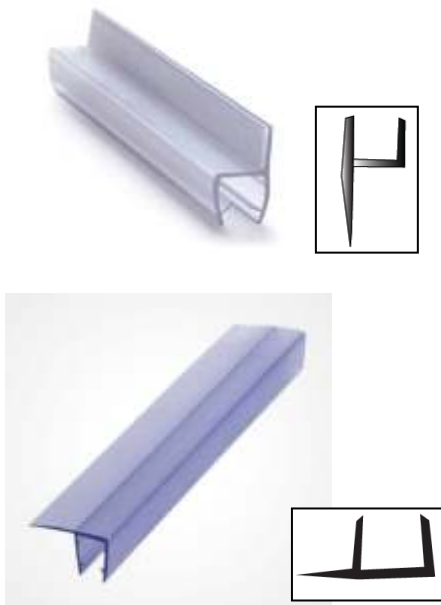

GLASS SERIES
H.S.N. CODE 83024110

SSI 901
SHOWER CUBICAL ROUND

SS 304	
CP Finish	
22mmx200mmx450mm	1500/-

SSI 955
PVC SEALS (8,10,12mm)

SSI 186	H Type	
SSI 188	D Type	
SSI 189	F Type	175/-

SSI 436
ROUND SLIDING WHEEL

50mm (SS 304)	1000/-
60mm (SS 304)	1325/-

SSI 955
SQUARE SLIDING WHEEL

SS 304	
153x31	2125/-