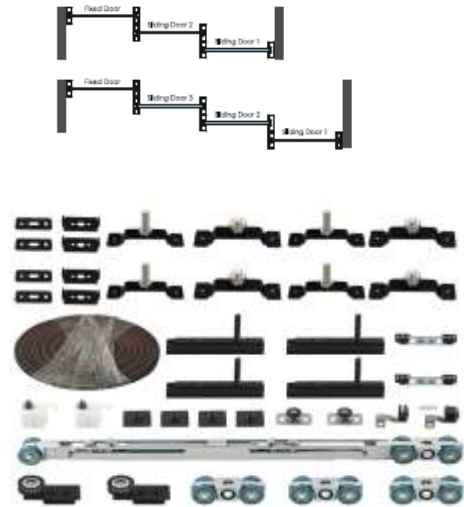

SLIM PARTITION SERIES

H.S.N. CODE 83024900

SSI 654 (A)

SOFT OPEN TELESCOPIC SLIDING FITTING

DOOR PANELS CAN BE CUSTOMISED GLASS THICKNESS 8MM,
DOOR SIZE-600MM, DOOR WIDTH - 3000MM

1 Fixed + 1 Sliding (60kg-80kg)	8400/-
1 Fixed + 2 Sliding (80kg-100kg)	17500/-
1 Fixed + 3 Sliding (100kg-120kg)	32500/-