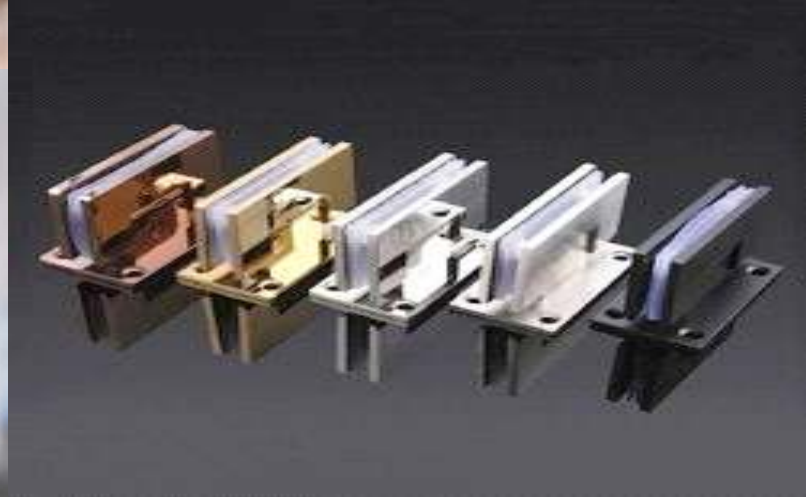

Office is where we make a statement.
Class Personified.
**Make it Premium at
Sterling MMT Glass Series**