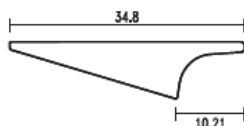

SSI 478 (A) CURVE HANDLE

	200mm	1200mm
Black	800/-	2000/-
Brush Gold	950/-	2200/-

SSI 478 (A) FISH CONNECTOR

190/-

Sailing 4 Frame 30kg

SSI 478(B) SLIDING FOLDING ALUMINUM WARDROBE

2 Door Kit

25250/-