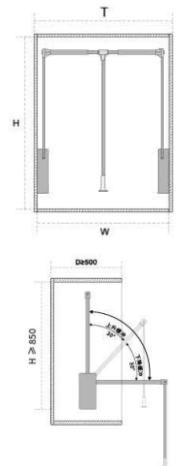

SSI 889
WARDROBE LIFTER (90° Pull down)

WxDxH	Grey	Mocha Red
(920-1240)x140mmx820mm	6450/-	6800/-

WARDROBE SERIES
H.S.N.CODE 83024900

SSI 885
DOUBLE PANT STAND (SOFT CLOSE)

WxDxH	Grey	Mocha Red
630mmx455mmx115mm	9675/-	9975/-