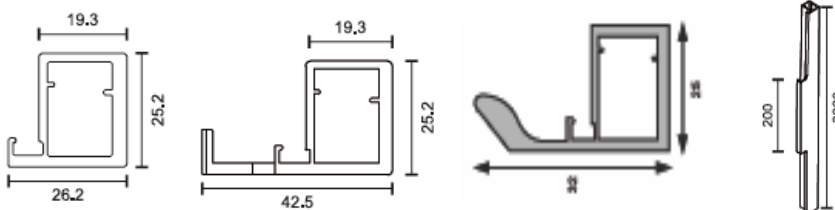

ALUMINUM SERIES

H.S.N. CODE 76041039

SSI 595(A)

25MM SLIM PROFILE OPENABLE WARDROBE

	Frame	Handle Frame	Centre Handle Frame
Matt Black	2500/-	3100/-	3450/-
Brush Gold	2700/-	3300/-	3650/-
Rose Gold	2700/-	3300/-	3650/-