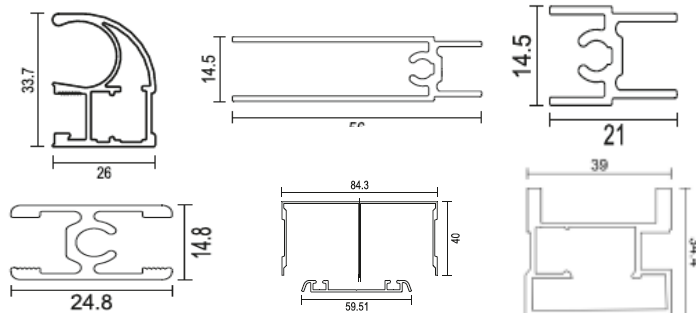

ALUMINUM SERIES

H.S.N. CODE 76041039

SSI SLIDING WARDROBE PROFILE

	Unico Profile	Bottom Profile	Top Profile	Divider Profile	Sliding Channel	Forte Handle Profile
Matt Black	3200/-	3100/-	1800/-	1700/-	6950/-	5100/-
Rose Gold	3400/-	3250/-	1900/-	1850/-	7100/-	5200/-
Brush Gold	3600/-	3500/-	2100/-	2000/-	7400/-	5400/-