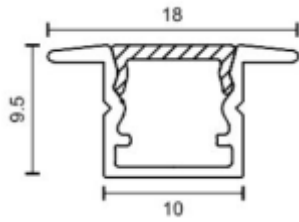

LED SHELF PROFILE

H.S.N. CODE 76041020

SSI 893(A) LED PROFILE

Aluminum Matt	18x9.5	725/-
Black	18x9.5	825/-
Matt Gold Brush	18x9.5	825/-