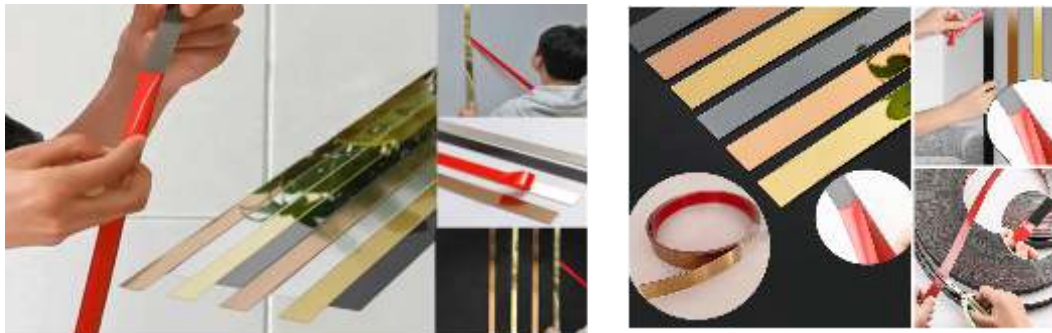

SSI 976

S.S. 304 T PROFILE ,3 METER, 0.8MM THICKNESS

Edge - 90 T Cut

Finish - PVD Rose Gold, PVD Gold Mirror, PVD Silver Mirror, Black Mirror

8mm	875/-
12mm	1050/-
19mm	1200/-
25mm	1325/-