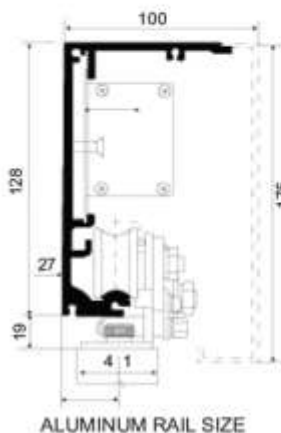

SSI 128(D)
OVER PANEL SIDE (RIGHT)

Satin Silver (SS 304)

Type	Single Door	Double Door
Model	HD150-S	HD150-D
Loading Capacity	<120MGS	<2x120KGS
Power Supply	AC180-250V/ 50-60Hz	
Sensor Type	Compatible with sensors of various models	
DC Motor	DC 24V 2200RPM Geared Motor (80W/90W)	
Standard rail length	2000mm	4000mm
Minimum clear width	500mm	1000mm
Maximum clear width	2000mm	3500mm
Opening width	100%(Full open/20%/Adjustable)	
Opening speed	100mm-500mm/sec/Adjustable	
Closing speed	100mm-500mm/sec/Adjustable	
Hold open time	0-10sec (Adjustable)	
Force needed for manual opening and closing	<10N	<50N
Ambient Temp	-20°C - +50°C	
Price	2,00,000/- - 3,00,000/-	