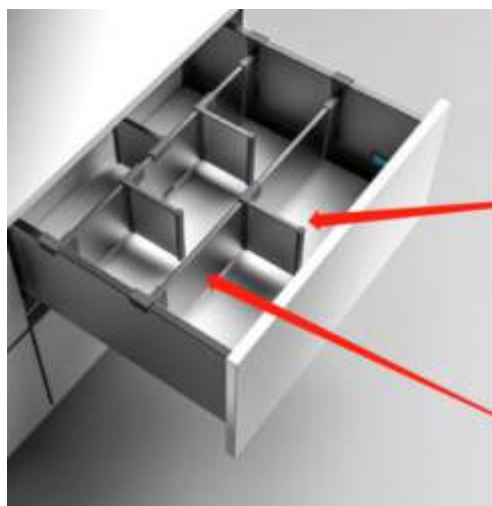

SSI 249(A)

FRONT FIXING

1200mm PANEL WITH FRONT GLASS CONNECTOR

Height

8 inch

5500/-

Organiser Kit

Vertical Organiser Part