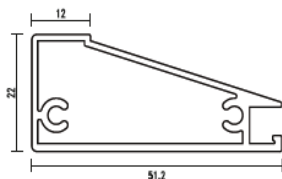

ALUMINUM SERIES

H.S.N. CODE 76041039

SSI 478 (A) CURVED DOOR ALUMINUM PROFILE

Matt Black	3225/-
Matt Brush Gold	3600/-