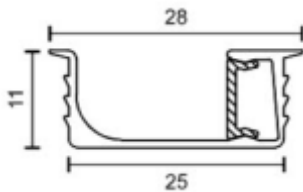

SSI 893(B) LED PROFILE

Aluminum Matt	18x9.5	900/-
Black	18x9.5	1000/-
Matt Gold Brush	18x9.5	1000/-

SSI 839(C) LED PROFILE

16x9.5	975/-
--------	-------

SSI 893(D) LED PROFILE

12x8	690/-
------	-------

SSI 893(E) LED PROFILE