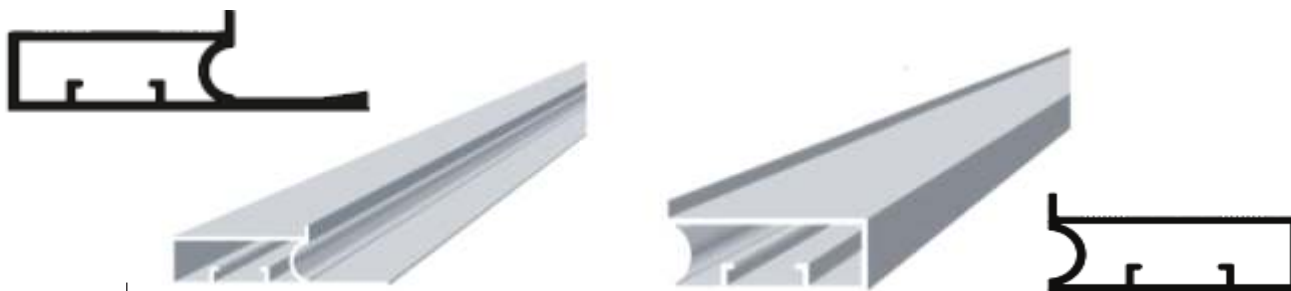

ALUMINUM SERIES

H.S.N. CODE 76109090

SSI 660

SHUTTER PROFILE FRAMELESS STICK PROFILE

	Rose Gold	Matt Black	Iron Grey
45mm	2425/-	2300/-	2425/-
68mm	3075/-	2900/-	3075/-