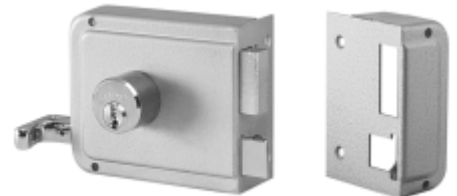

RIM LOCK SERIES

SSi 961	Nickel (Normal Key)	2575/-
SSi 964(A)	Brass (Normal Key)	3250/-
SSi 964(B)	Brass (Computer Key)	3500/-