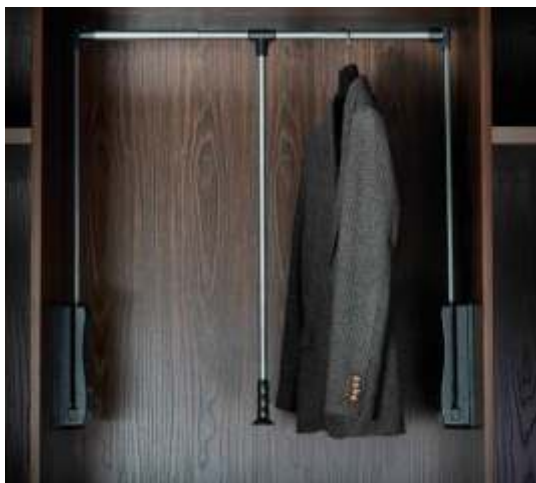

SSI 889
WARDROBE LIFTER (90° Pull down)

WxDxH	Grey	Mocha Red
(920-1240)x140mmx820mm	6450/-	6800/-

WARDROBE SERIES
H.S.N.CODE 83024900

SSI 885
DOUBLE PANT STAND (SOFT CLOSE)

WxDxH	Grey	Mocha Red
630mmx455mmx115mm	9675/-	9975/-