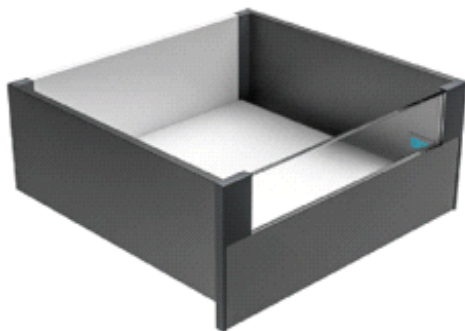

Height

4 inch

4000/-

SL.7885 Inner Drawer H=171mm

* Front Panel with Glass.

Front Connector Left/Right

Front Profile

Front Glass