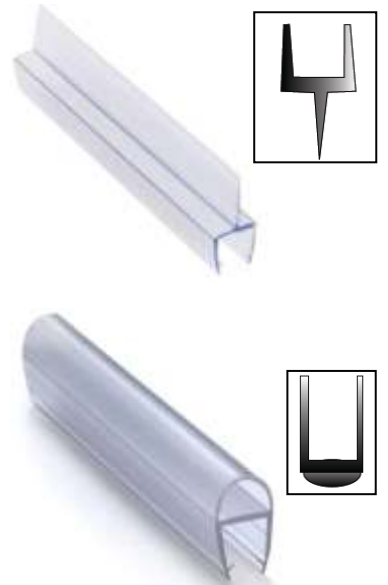

SSI 955
PVC SEALS (8,10,12mm)

SSI 186	H Type	
SSI 188	D Type	
SSI 189	F Type	175/-

SSI 436
ROUND SLIDING WHEEL

50mm (SS 304)	1000/-
60mm (SS 304)	1325/-

SSI 955
SQUARE SLIDING WHEEL

SS 304	
153x31	2125/-