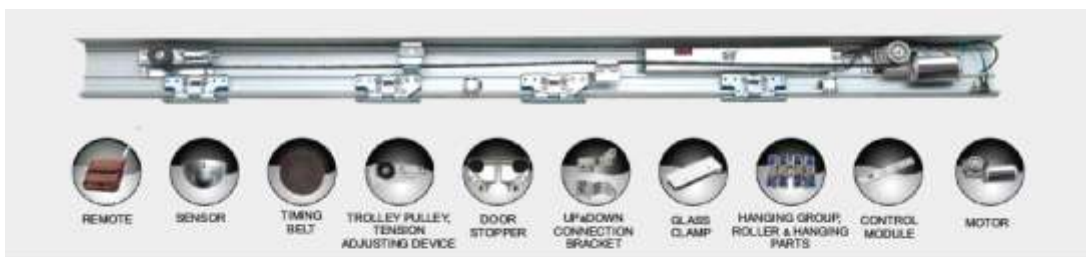

SSI 128(D)
OVER PANEL SIDE (RIGHT)

Satin Silver (SS 304)

Type	Single Door	Double Door
Model	HD150-S	HD150-D
Loading Capacity	<120MGS	<2x120KGS
Power Supply	AC180-250V/ 50-60Hz	
Sensor Type	Compatible with sensors of various models	
DC Motor	DC 24V 2200RPM Geared Motor (80W/90W)	
Standard rail length	2000mm	4000mm
Minimum clear width	500mm	1000mm
Maximum clear width	2000mm	3500mm
Opening width	100%(Full open/20%/Adjustable)	
Opening speed	100mm-500mm/sec/Adjustable	
Closing speed	100mm-500mm/sec/Adjustable	
Hold open time	0-10sec (Adjustable)	
Force needed for manual opening and closing	<10N	<50N
Ambient Temp	-20°C - +50°C	
Price	2,00,000/- - 3,00,000/-	