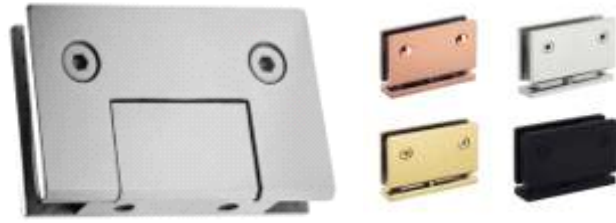

GLASS SERIES
H.S.N. CODE 83024110

SSI 150
SHOWER HINGE - FIX CLIP

Material	Satin	Chrome	Matt Black	PVD Rose Gold	PVD Glossy Gold
Zinc	900/-	960/-	1550/-	1600/-	1600/-
SS 304	1900/-	2200/-	2600/-	2600/-	2600/-
Brass	-	3300/-	-	-	-