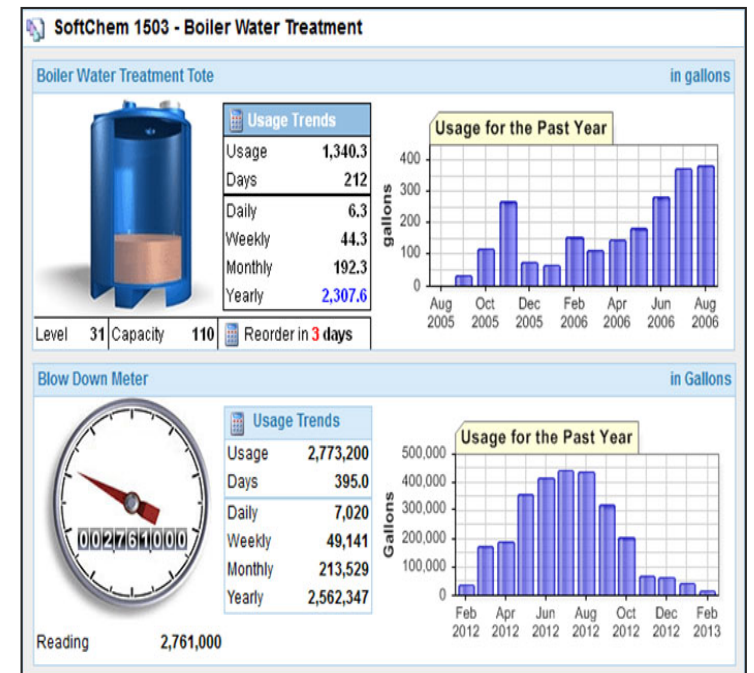

CAPTURE H₂O REPORTS

INVENTORY MANAGEMENT

- UTILIZE INVENTORY-RELATED FEATURES TO:
- CONFIGURE AUTOMATED LOW INVENTORY EMAIL ALARMS FOR ANY USER
- SEE USAGE TRENDS FOR ALL PRODUCTS
- PLACE PRODUCT ORDERS ONLINE
- ACCESS UP-TO-DATE SDS AND PDS SAFETY INFORMATION

SUSTAINABILITY