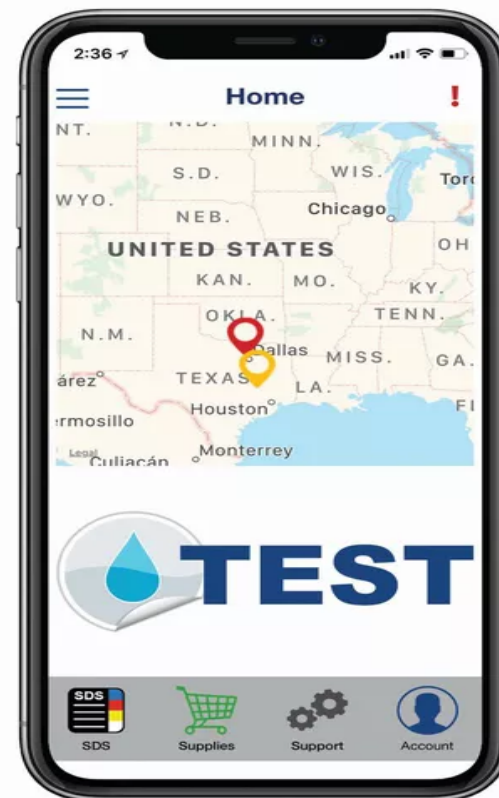

SUSTAINABILITY

CAPTURE H₂O REPORTS

INVENTORY MANAGEMENT

- UTILIZE INVENTORY-RELATED FEATURES TO:
- CONFIGURE AUTOMATED LOW INVENTORY EMAIL ALARMS FOR ANY USER
- SEE USAGE TRENDS FOR ALL PRODUCTS
- PLACE PRODUCT ORDERS ONLINE
- ACCESS UP-TO-DATE SDS AND PDS SAFETY INFORMATION

SUSTAINABILITY

CAPTUREH₂O REPORTS + ALIQUOT APP

ALIQUOT'S IOS/ANDROID INTEGRATION ALLOWS:

- **PUSH NOTIFICATION CAPABILITIES**
- REPORT SCHEDULING REMINDS USERS EVEN WHILE THEIR DEVICE IS LOCKED
- **BUILT-IN GPS**
- ALLOWS FOR MAP VISUALIZATION OF USER LOCATION
- **PRE-DOWNLOADED CUSTOMER DATA**
- USERS CAN INPUT REPORT DATA EVEN WITHOUT INTERNET ACCESS