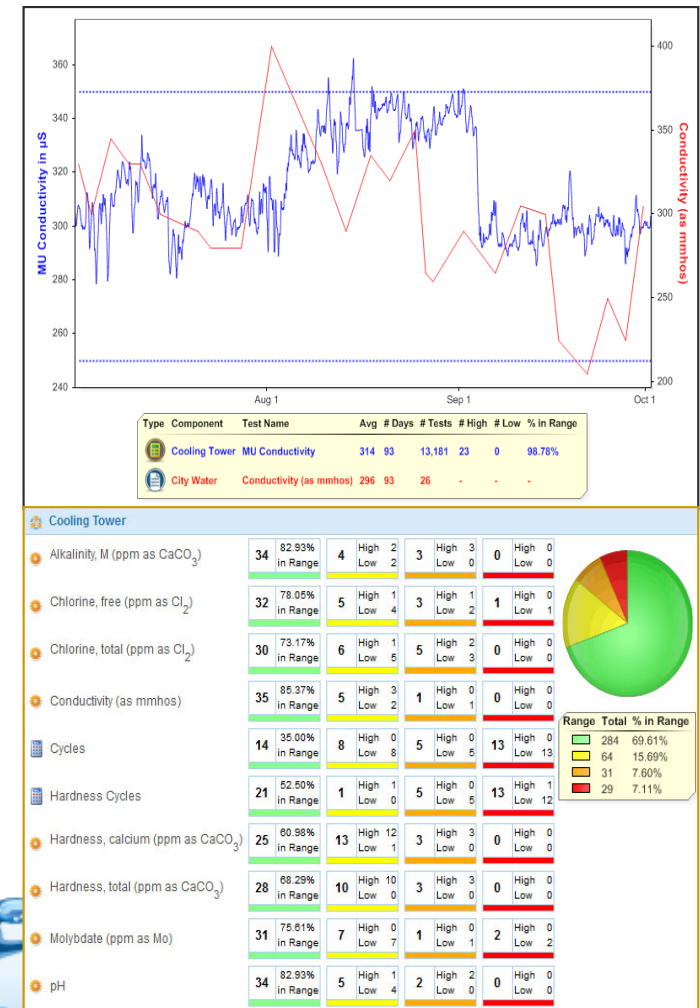

SUSTAINABILITY

CAPTUREH2OREPORTS

DATA ENTRY

- EACH TEST IS COLOR-CODED FOR BETTER CONTEXT
- ATTACH IMAGES AND PDFS TO REPORTS
- AUTO SAVE FEATURE MINIMIZES DATA LOSS WHEN WRITING REPORTS
- DATA CAN BE ENTERED ON ANY DEVICE OR THROUGH APP

Test	City Water	Cooling Tower
Conductivity (as mmhos)	201 150 - 200	799 1000 - 1300
Hardness, calcium (ppm as CaCO ₃)	60 60 - 100	500 50 - 500
Hardness, total (ppm as CaCO ₃)		100 50 - 600
pH		88 8.1 - 9.5

SUSTAINABILITY

CAPTUREH2O REPORTS

DATA ANALYSIS

- ANALYZE DATA USING COLOR-CODED TEST RESULTS
- ROLL UP REPORTING FEATURES ALLOW FOR HIGH LEVEL ANALYSIS AND DASHBOARD
- GRAPH CONTROLLER, WET TEST DATA AND OPERATOR LOGS TOGETHER
- VIEW DETAILED INVENTORY USAGE STATISTICS WITH CONTROLLER LEVEL SENSORS AND METERS

SUSTAINABILITY

CAPTUREH2OREPORTS FEED & CONTROL EQUIPMENT

- COMMUNICATIONS-ENABLED CONTROLLERS CAN AUTOMATICALLY SEND:
- DATA HISTORY TO CAPTUREH2OREPORTS FOR LONG-TERM STORAGE
- DAILY SUMMARY DATA DIRECTLY FROM THE CONTROLLER
- CONTROLLER-BASED ALARMS IN REAL TIME