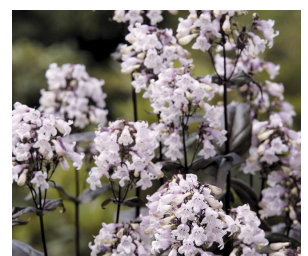

Species:

The 36 plant plugs will include 5 native flowers and 1 grass of the following species: Showy Milkweed, Prairie Blazingstar, Showy Goldenrod, Smooth Penstemon, Butterfly Milkweed, Anise Hyssop, Blue Grama

Quantity:

Covers 150 square feet with 12-18 inch spacing.

Showy Milkweed

Prairie Blazingstar

Showy Goldenrod

Smooth Penstemon

Butterfly Milkweed

Anise Hyssop